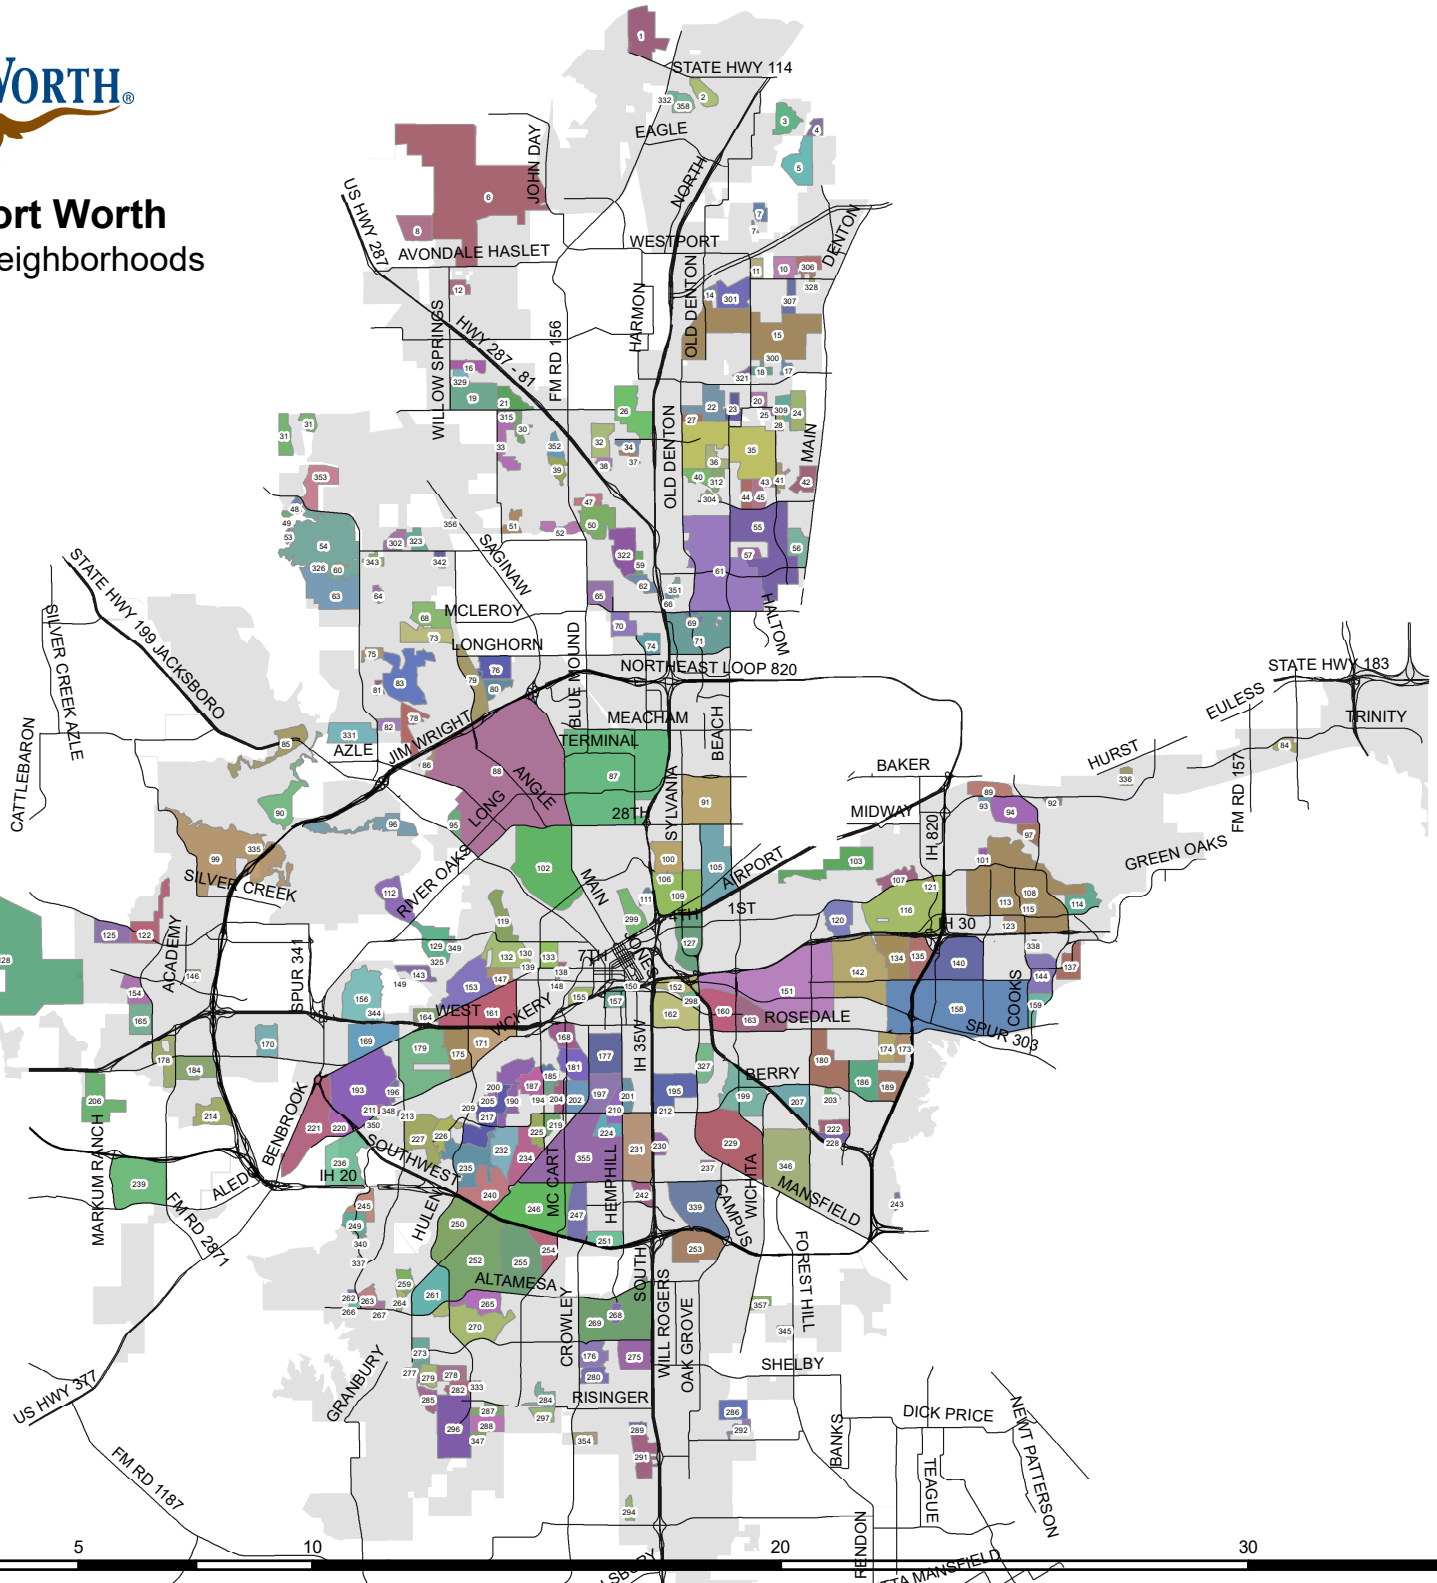

City of Fort Worth Registered Neighborhoods