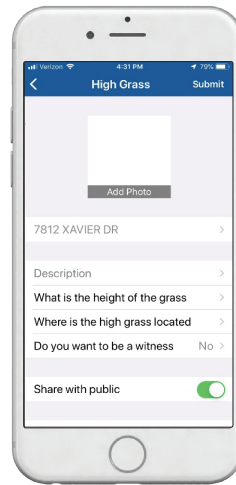

**NEW!**

**My Fort Worth (MyFW)** is the official app for residents and visitors to quickly and easily report issues to the City of Fort Worth.

# Download the MyFW App

Google Play and the Google Play logo are trademarks of Google LLC.

## Features

**Main Selection Screen**

**New Request**

**Submit**

**My Request**  
Lists all your Service Requests.

**FAQ**  
Quick access to City of Fort Worth website.

**Recent**  
Lists all Service Requests recently submitted.

**Favorites**  
Lists all marked Service Request for easy monitoring.

**Reporter**  
is your user information.