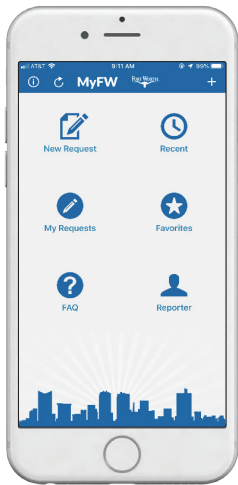

**NEW!**

**My Fort Worth (MyFW)** is the official app for residents and visitors to quickly and easily report issues to the City of Fort Worth.

# Download the MyFW App

Google Play and the Google Play logo are trademarks of Google LLC.

## Features

**Main Selection Screen**

**New Request**

**Submit**

**My Request**  
Lists all your Service Requests.

**FAQ**  
Quick access to City of Fort Worth website.

**Recent**  
Lists all Service Requests recently submitted.