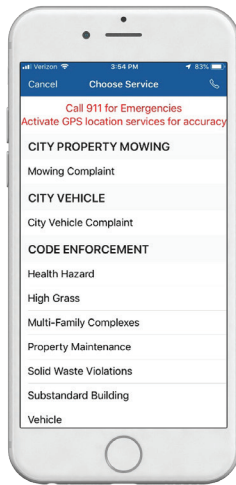

**NEW!**

**My Fort Worth (MyFW)** is the official app for residents and visitors to quickly and easily report issues to the City of Fort Worth.

# Download the MyFW App

Google Play and the Google Play logo are trademarks of Google LLC.

## Features

**Main Selection Screen**

**New Request**

**Submit**

**My Request**  
Lists all your Service Requests.

**FAQ**  
Quick access to City of Fort Worth website.

**Recent**  
Lists all Service Requests recently submitted.

**Favorites**  
Lists all marked Service Request for easy monitoring.

**Reporter**  
is your user information.