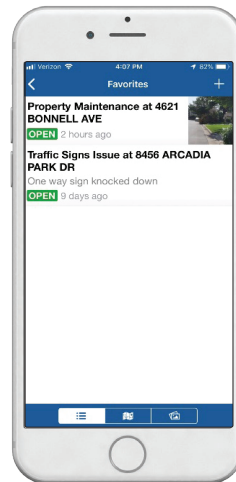

## Features

**Main Selection Screen**

**New Request**

**Submit**

**My Request**  
Lists all your Service Requests.

**FAQ**  
Quick access to City of Fort Worth website.

**Recent**  
Lists all Service Requests recently submitted.

**Favorites**  
Lists all marked Service Request for easy monitoring.

**Reporter**  
is your user information.