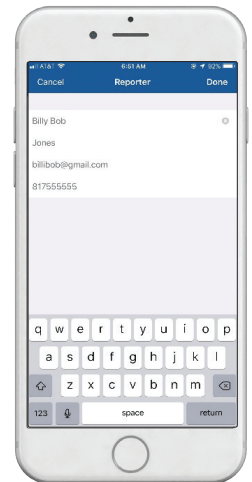

## Features

**Main Selection Screen**

**New Request**

**Submit**

**My Request**  
Lists all your Service Requests.

**FAQ**  
Quick access to City of Fort Worth website.

**Recent**  
Lists all Service Requests recently submitted.

**Favorites**  
Lists all marked Service Request for easy monitoring.

**Reporter**  
is your user information.