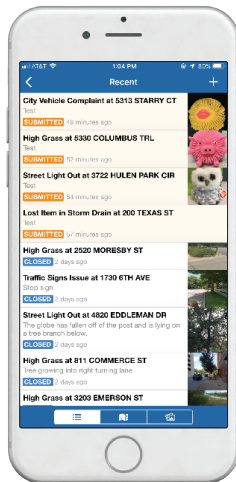

## Features

**Main Selection Screen**

**New Request**

**Submit**

**My Request**  
Lists all your Service Requests.

**FAQ**  
Quick access to City of Fort Worth website.

**Recent**  
Lists all Service Requests recently submitted.

**Favorites**  
Lists all marked Service Request for easy monitoring.

**Reporter**  
is your user information.

# Descargue la Aplicación MyFW

My Fort Worth (MyFW) es la aplicación oficial para que los residentes y visitantes reporten problemas rápidamente y de forma fácil a la Ciudad de Fort Worth

Google Play and the Google Play logo are trademarks of Google LLC.