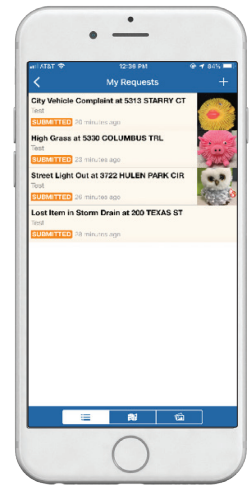

## Features

**Main Selection Screen**

**New Request**

**Submit**

**My Request**  
Lists all your Service Requests.

**FAQ**  
Quick access to City of Fort Worth website.

**Recent**  
Lists all Service Requests recently submitted.

**Favorites**  
Lists all marked Service Request for easy monitoring.

**Reporter**  
is your user information.