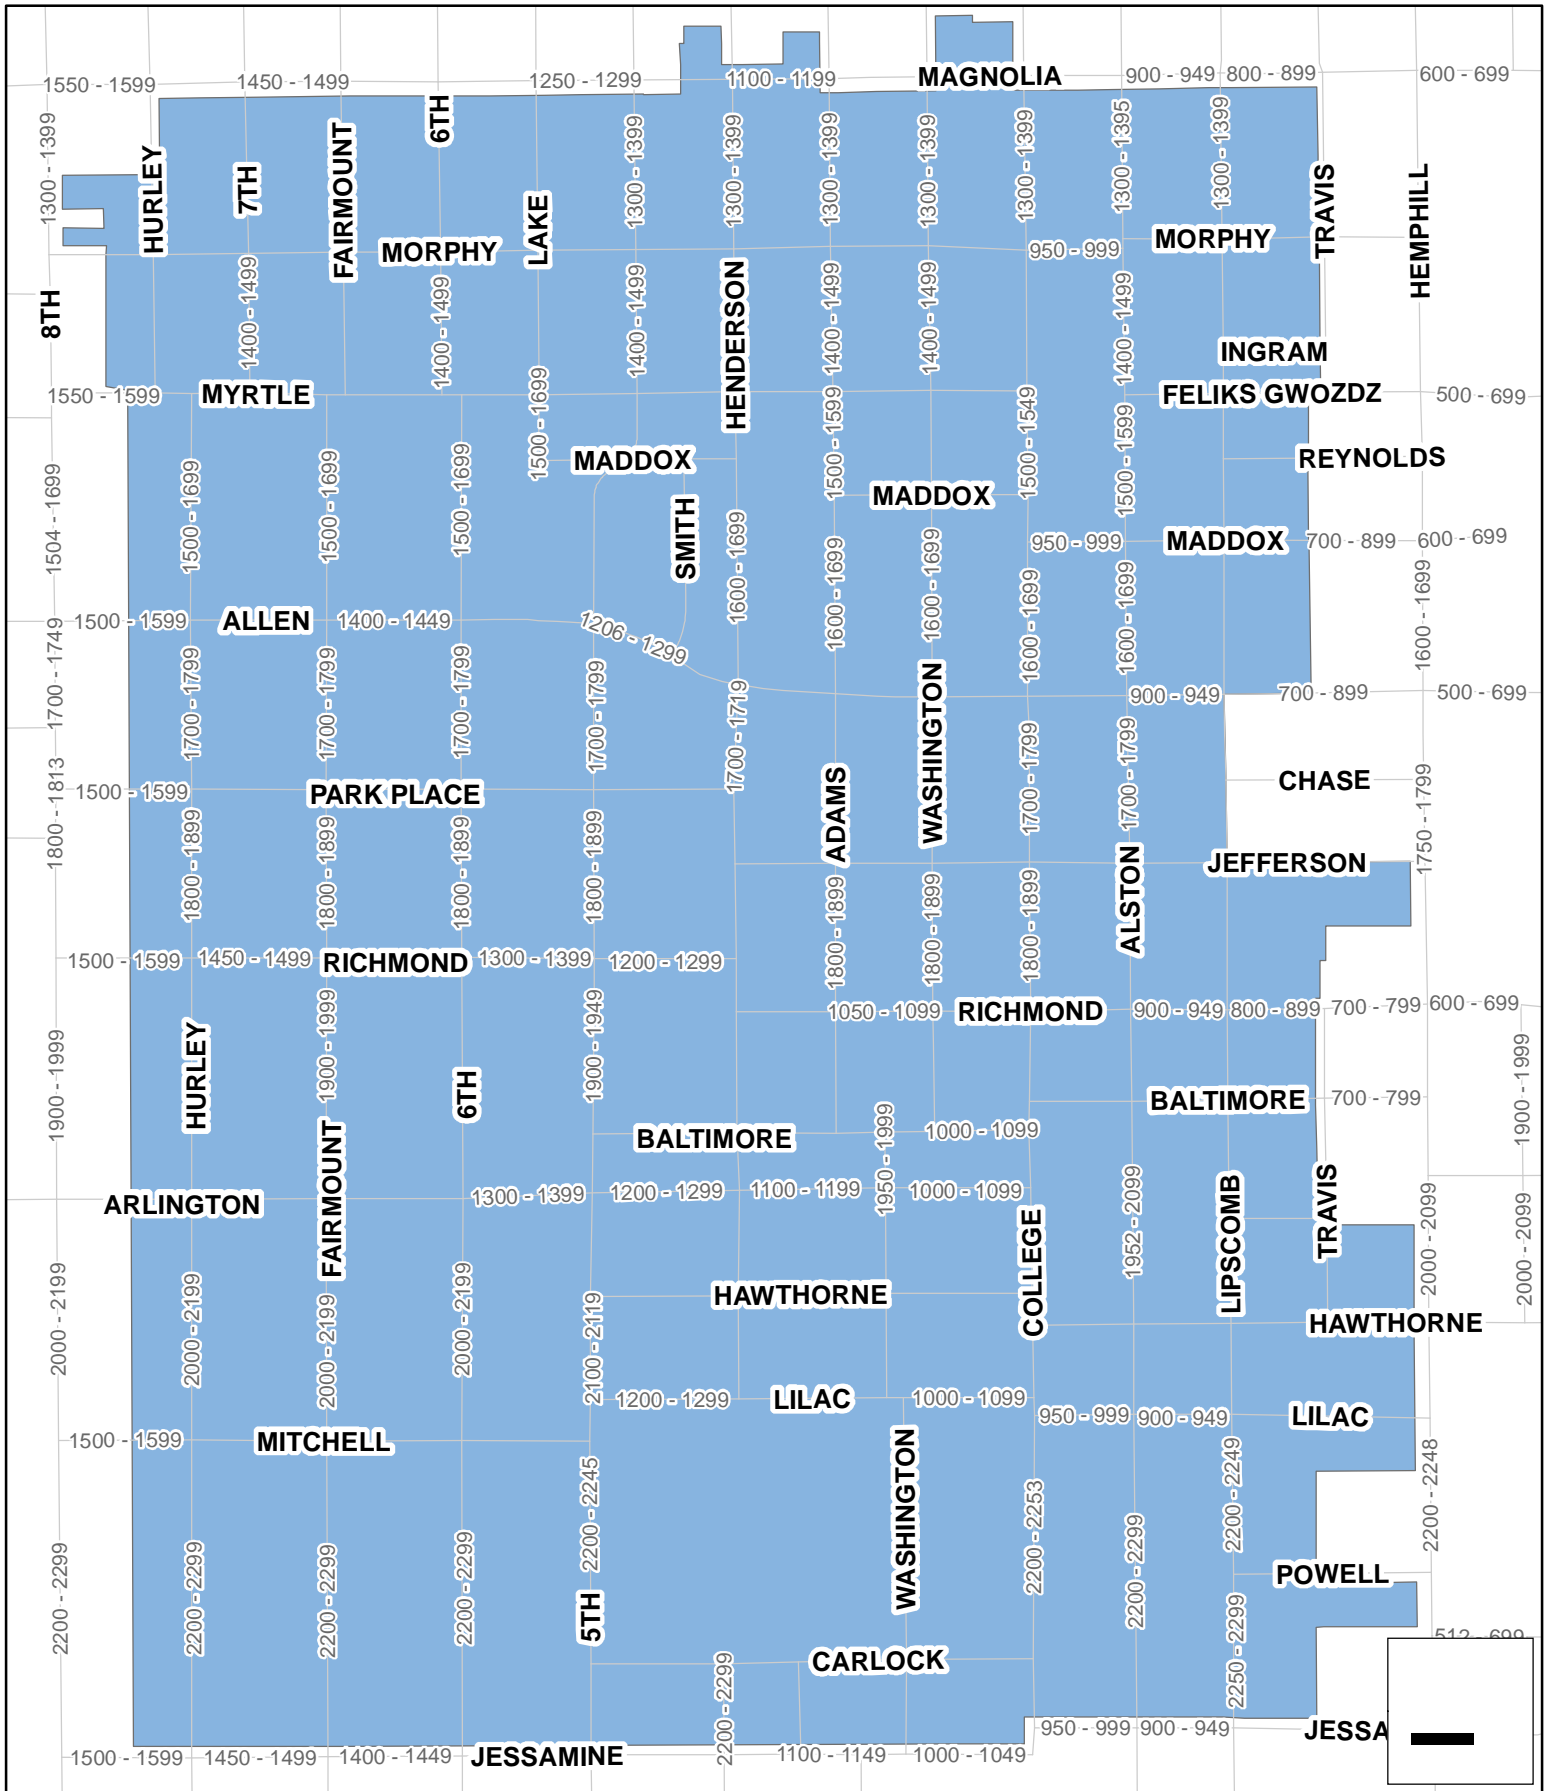

Fairmount Southside Local Historic District

 Fairmount

COPYRIGHT 2007 CITY OF FORT WORTH
UNAUTHORIZED REPRODUCTION IS A VIOLATION OF APPLICABLE LAWS.

THIS DATA IS TO BE USED FOR A GRAPHICAL REPRESENTATION ONLY. THE ACCURACY IS NOT TO BE TAKEN / USED AS DATA PRODUCED FOR ENGINEERING PURPOSES OR BY A REGISTERED PROFESSIONAL LAND SURVEYOR. THE CITY OF FORT WORTH ASSUMES NO RESPONSIBILITY FOR THE ACCURACY OF SAID DATA.