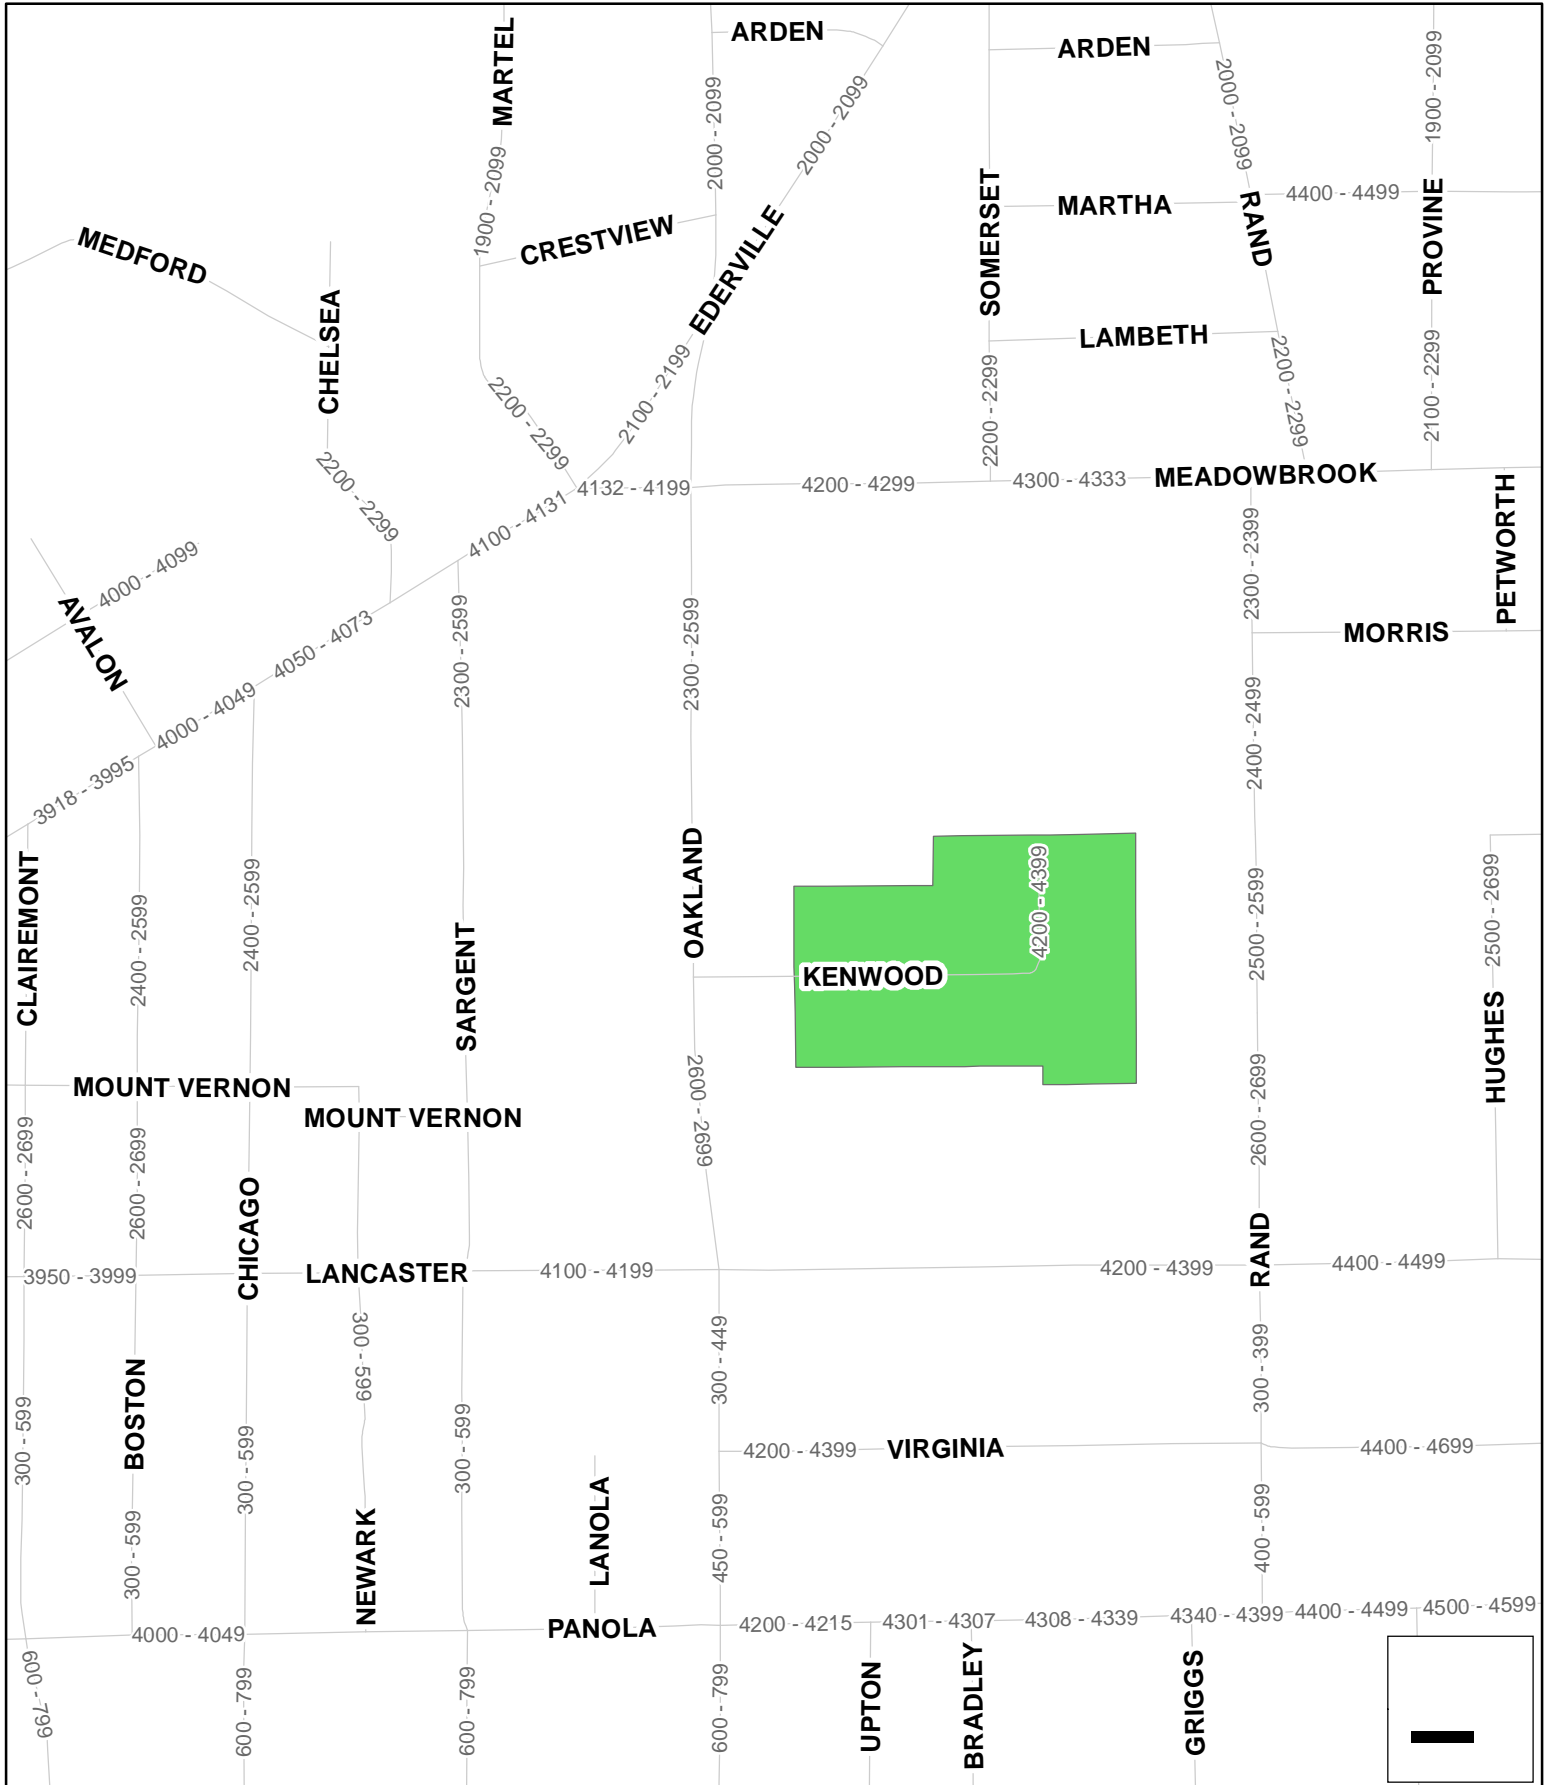

Kenwood Court Local Historic District

Kenwood Court

COPYRIGHT 2007 CITY OF FORT WORTH
UNAUTHORIZED REPRODUCTION IS A VIOLATION OF APPLICABLE LAWS.

THIS DATA IS TO BE USED FOR A GRAPHICAL REPRESENTATION ONLY.
THE ACCURACY IS NOT TO BE TAKEN / USED AS DATA PRODUCED FOR
ENGINEERING PURPOSES OR BY A REGISTERED PROFESSIONAL LAND
SURVEYOR. THE CITY OF FORT WORTH ASSUMES NO RESPONSIBILITY
FOR THE ACCURACY OF SAID DATA.