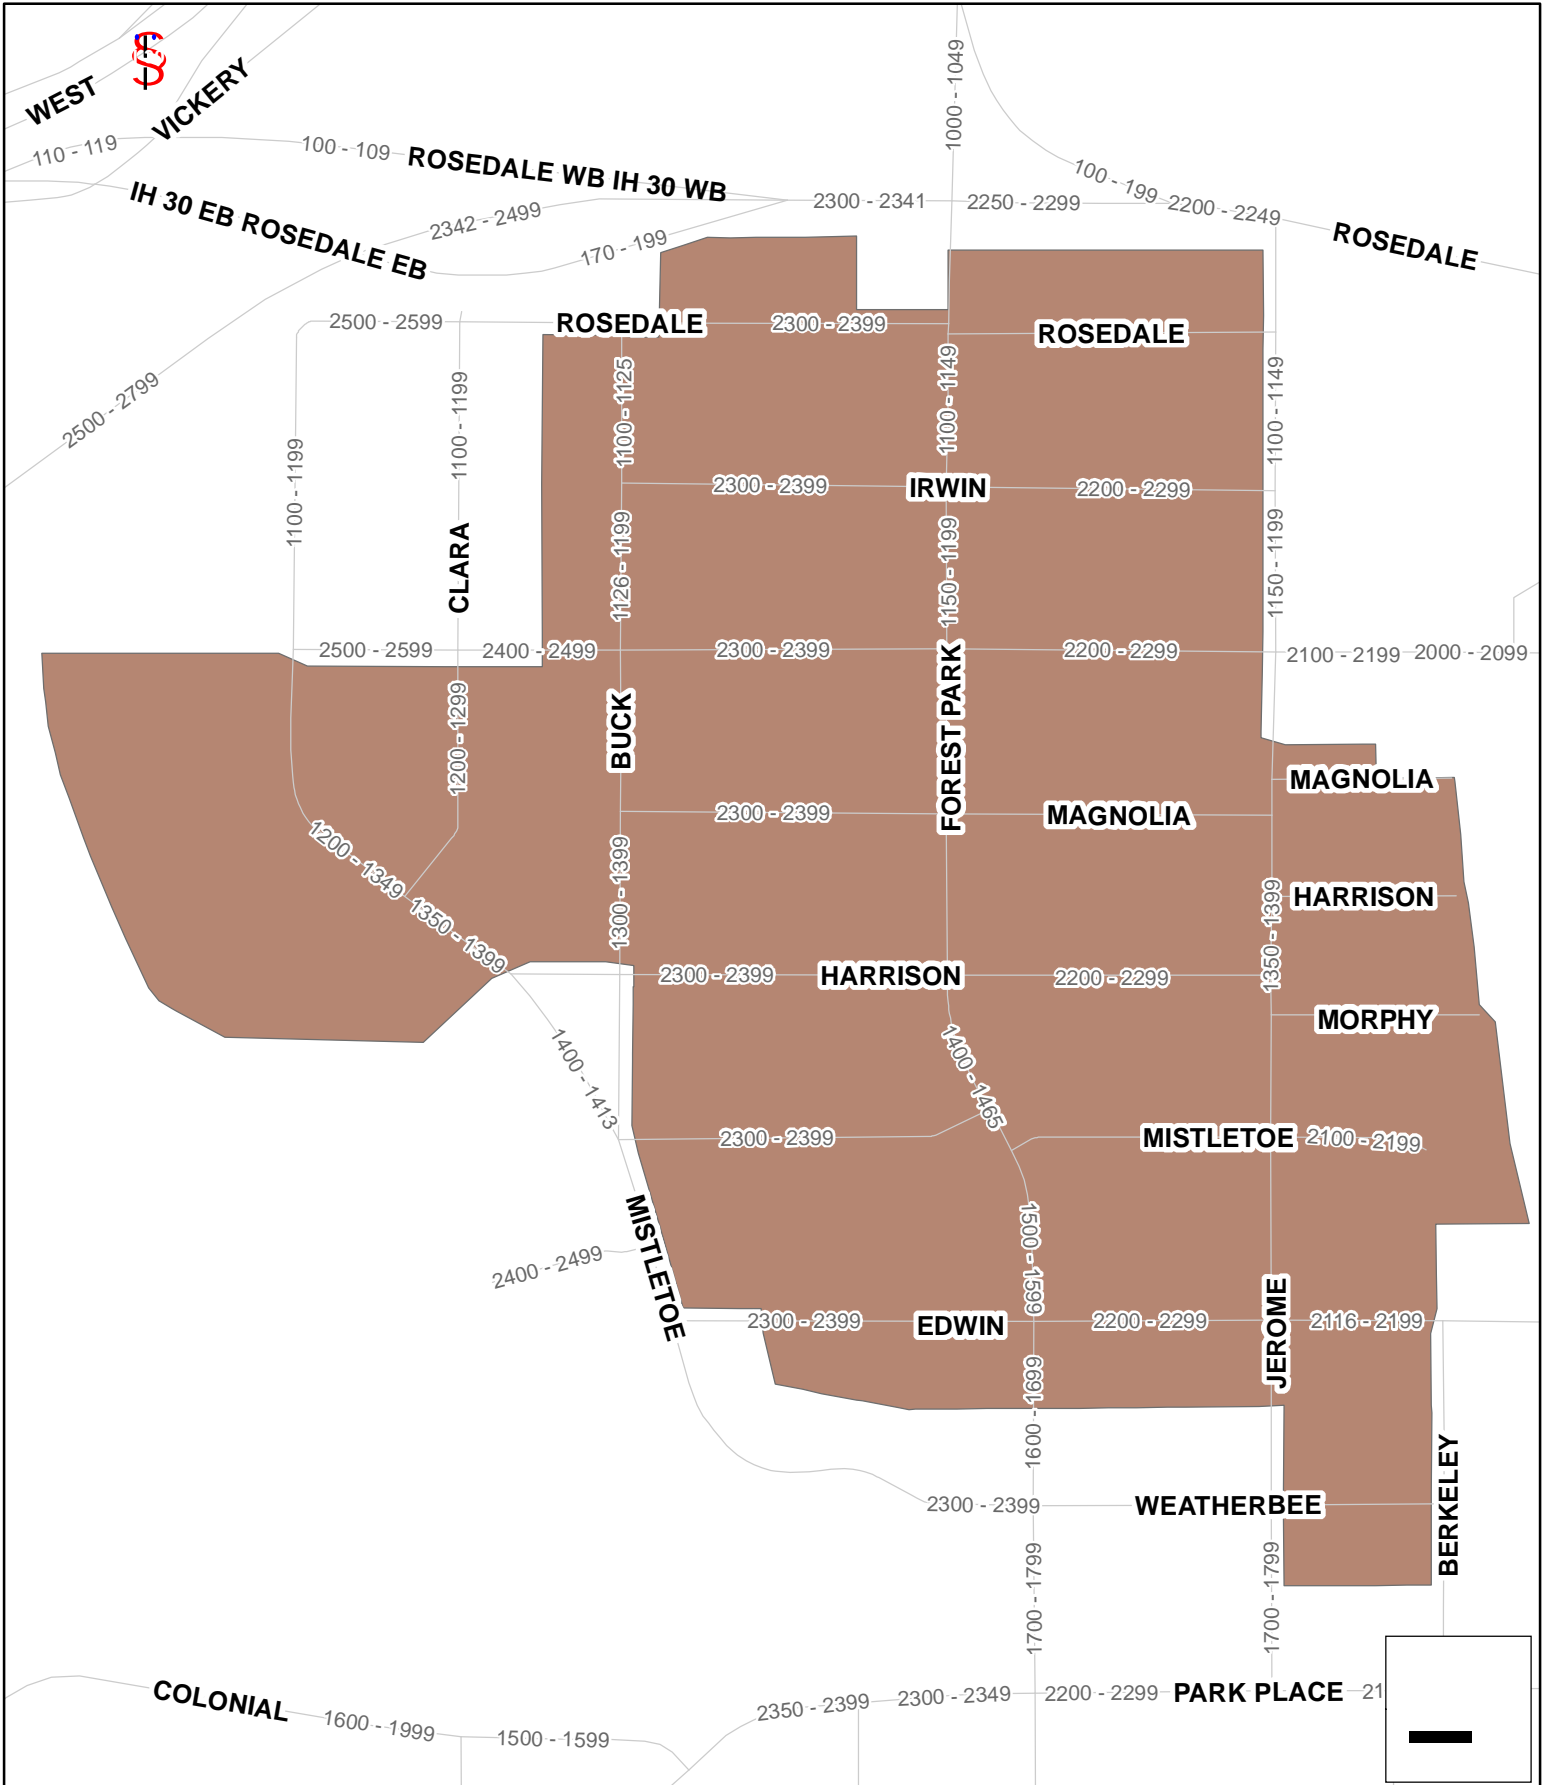

Mistletoe Heights Local Historic District

 Mistletoe Heights

COPYRIGHT 2007 CITY OF FORT WORTH
UNAUTHORIZED REPRODUCTION IS A VIOLATION OF APPLICABLE LAWS.

THIS DATA IS TO BE USED FOR A GRAPHICAL REPRESENTATION ONLY. THE ACCURACY IS NOT TO BE TAKEN / USED AS DATA PRODUCED FOR ENGINEERING PURPOSES OR BY A REGISTERED PROFESSIONAL LAND SURVEYOR. THE CITY OF FORT WORTH ASSUMES NO RESPONSIBILITY FOR THE ACCURACY OF SAID DATA.