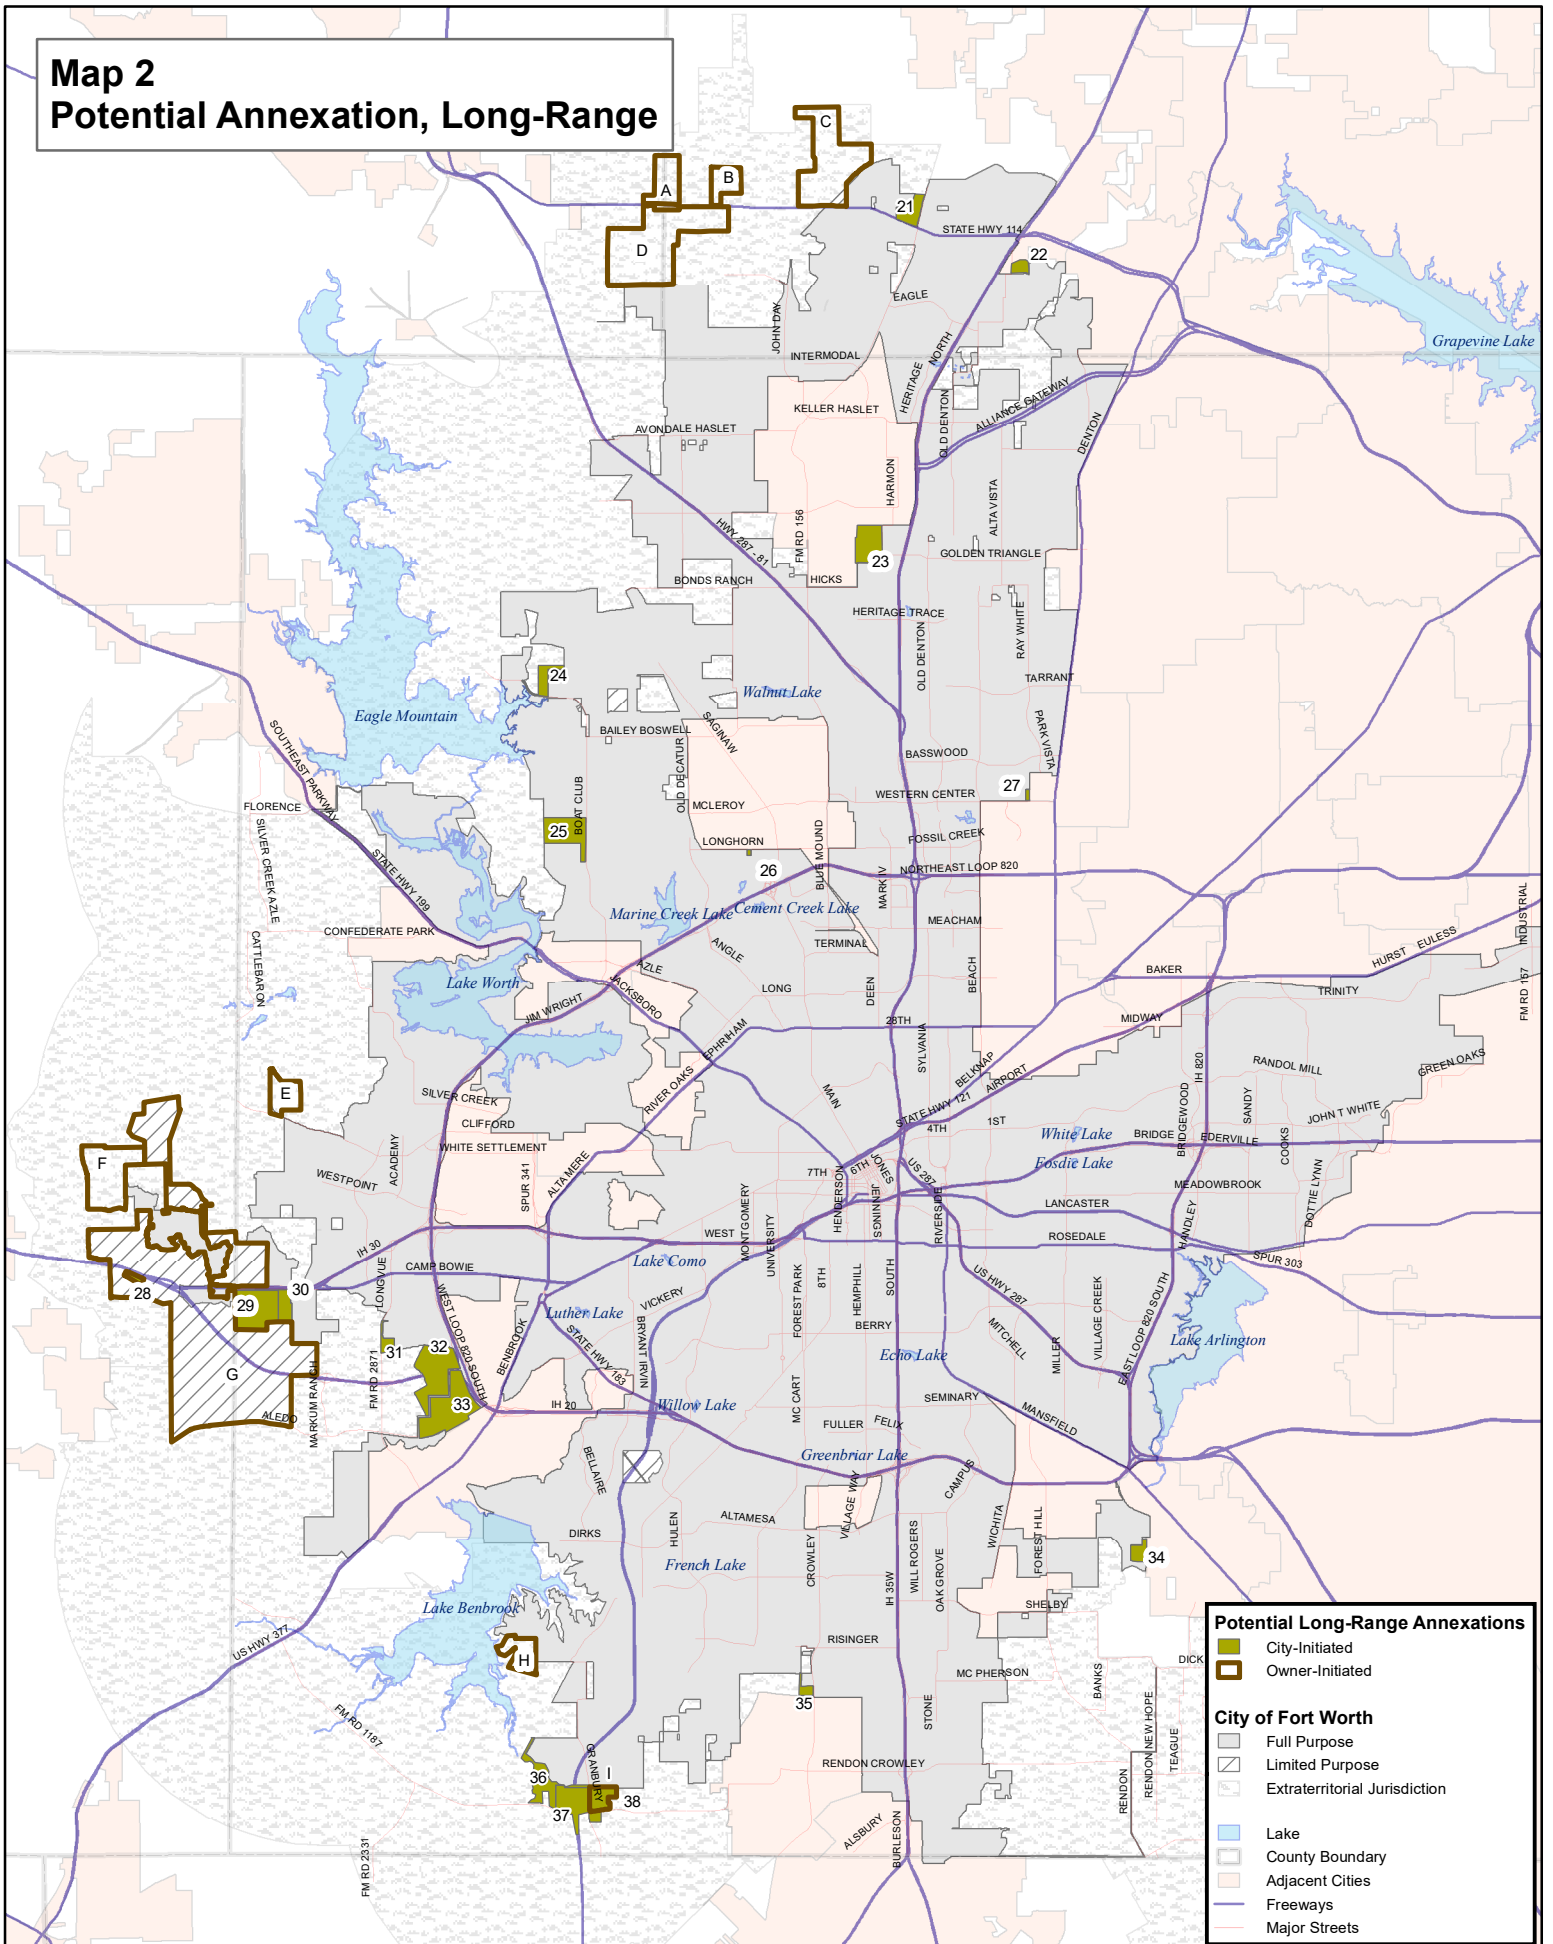

Map 2 Potential Annexation, Long-Range

Potential Long-Range Annexations

- City-Initiated
- Owner-Initiated

City of Fort Worth

- Full Purpose
- Limited Purpose
- Extraterritorial Jurisdiction

Geographical Features

- Lake
- County Boundary
- Adjacent Cities
- Freeways
- Major Streets

1:245,000

COPYRIGHT 2022 CITY OF FORT WORTH UNAUTHORIZED REPRODUCTION IS A VIOLATION OF APPLICABLE LAWS. THIS DATA IS TO BE USED FOR A GRAPHICAL REPRESENTATION ONLY. THE ACCURACY IS NOT TO BE TAKEN / USED AS DATA PRODUCED FOR ENGINEERING PURPOSES OR BY A REGISTERED PROFESSIONAL LAND SURVEYOR. THE CITY OF FORT WORTH ASSUMES NO RESPONSIBILITY FOR THE ACCURACY OF SAID DATA.