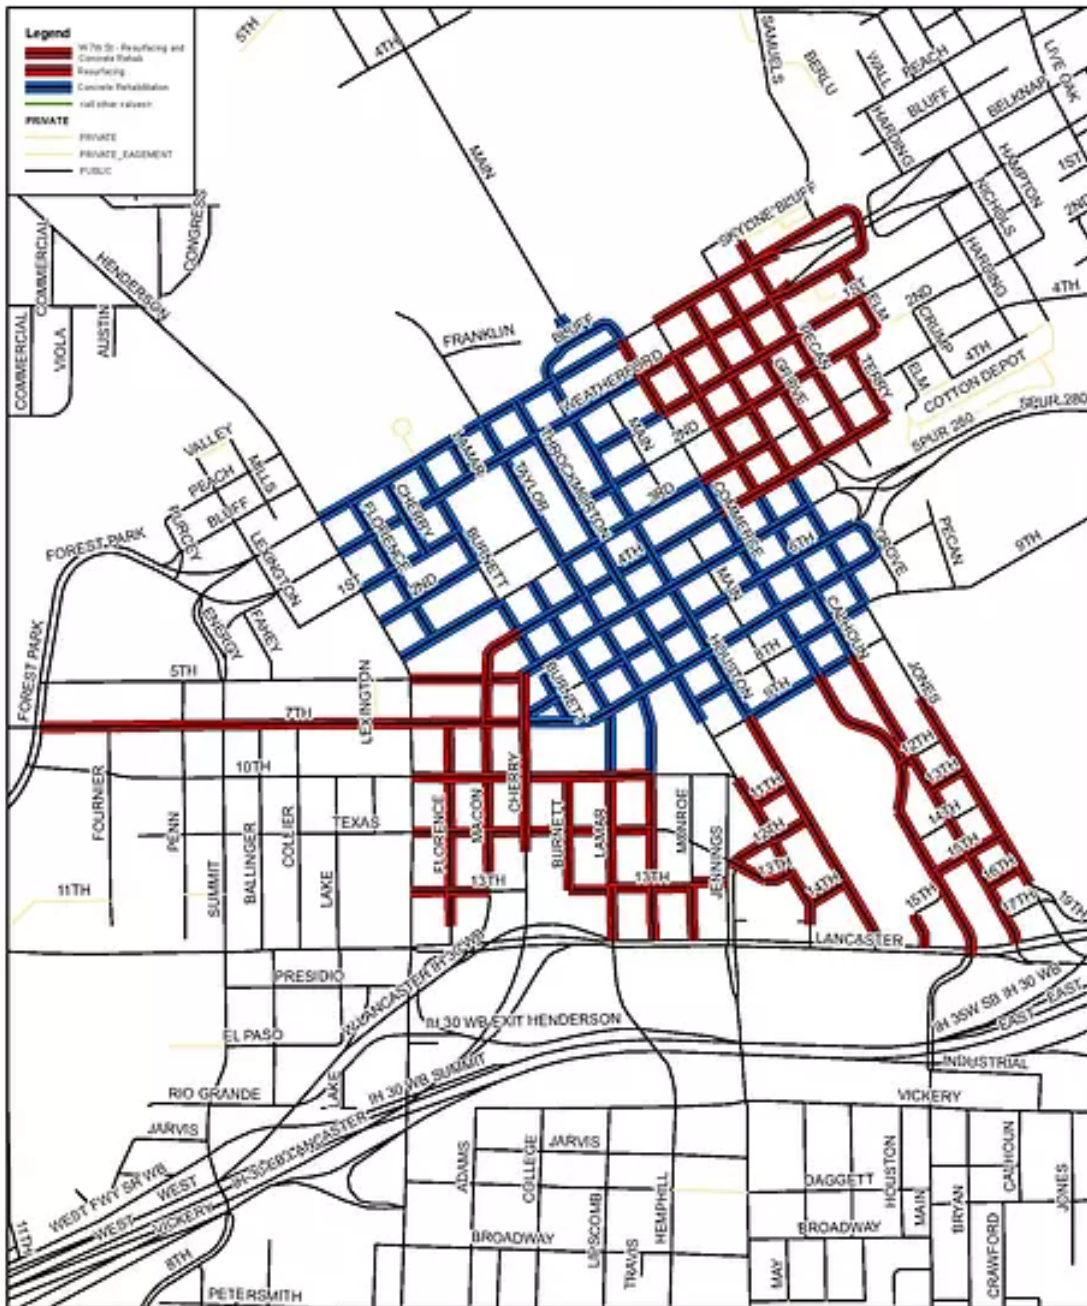

2022 - Downtown Resurfacing Project Map