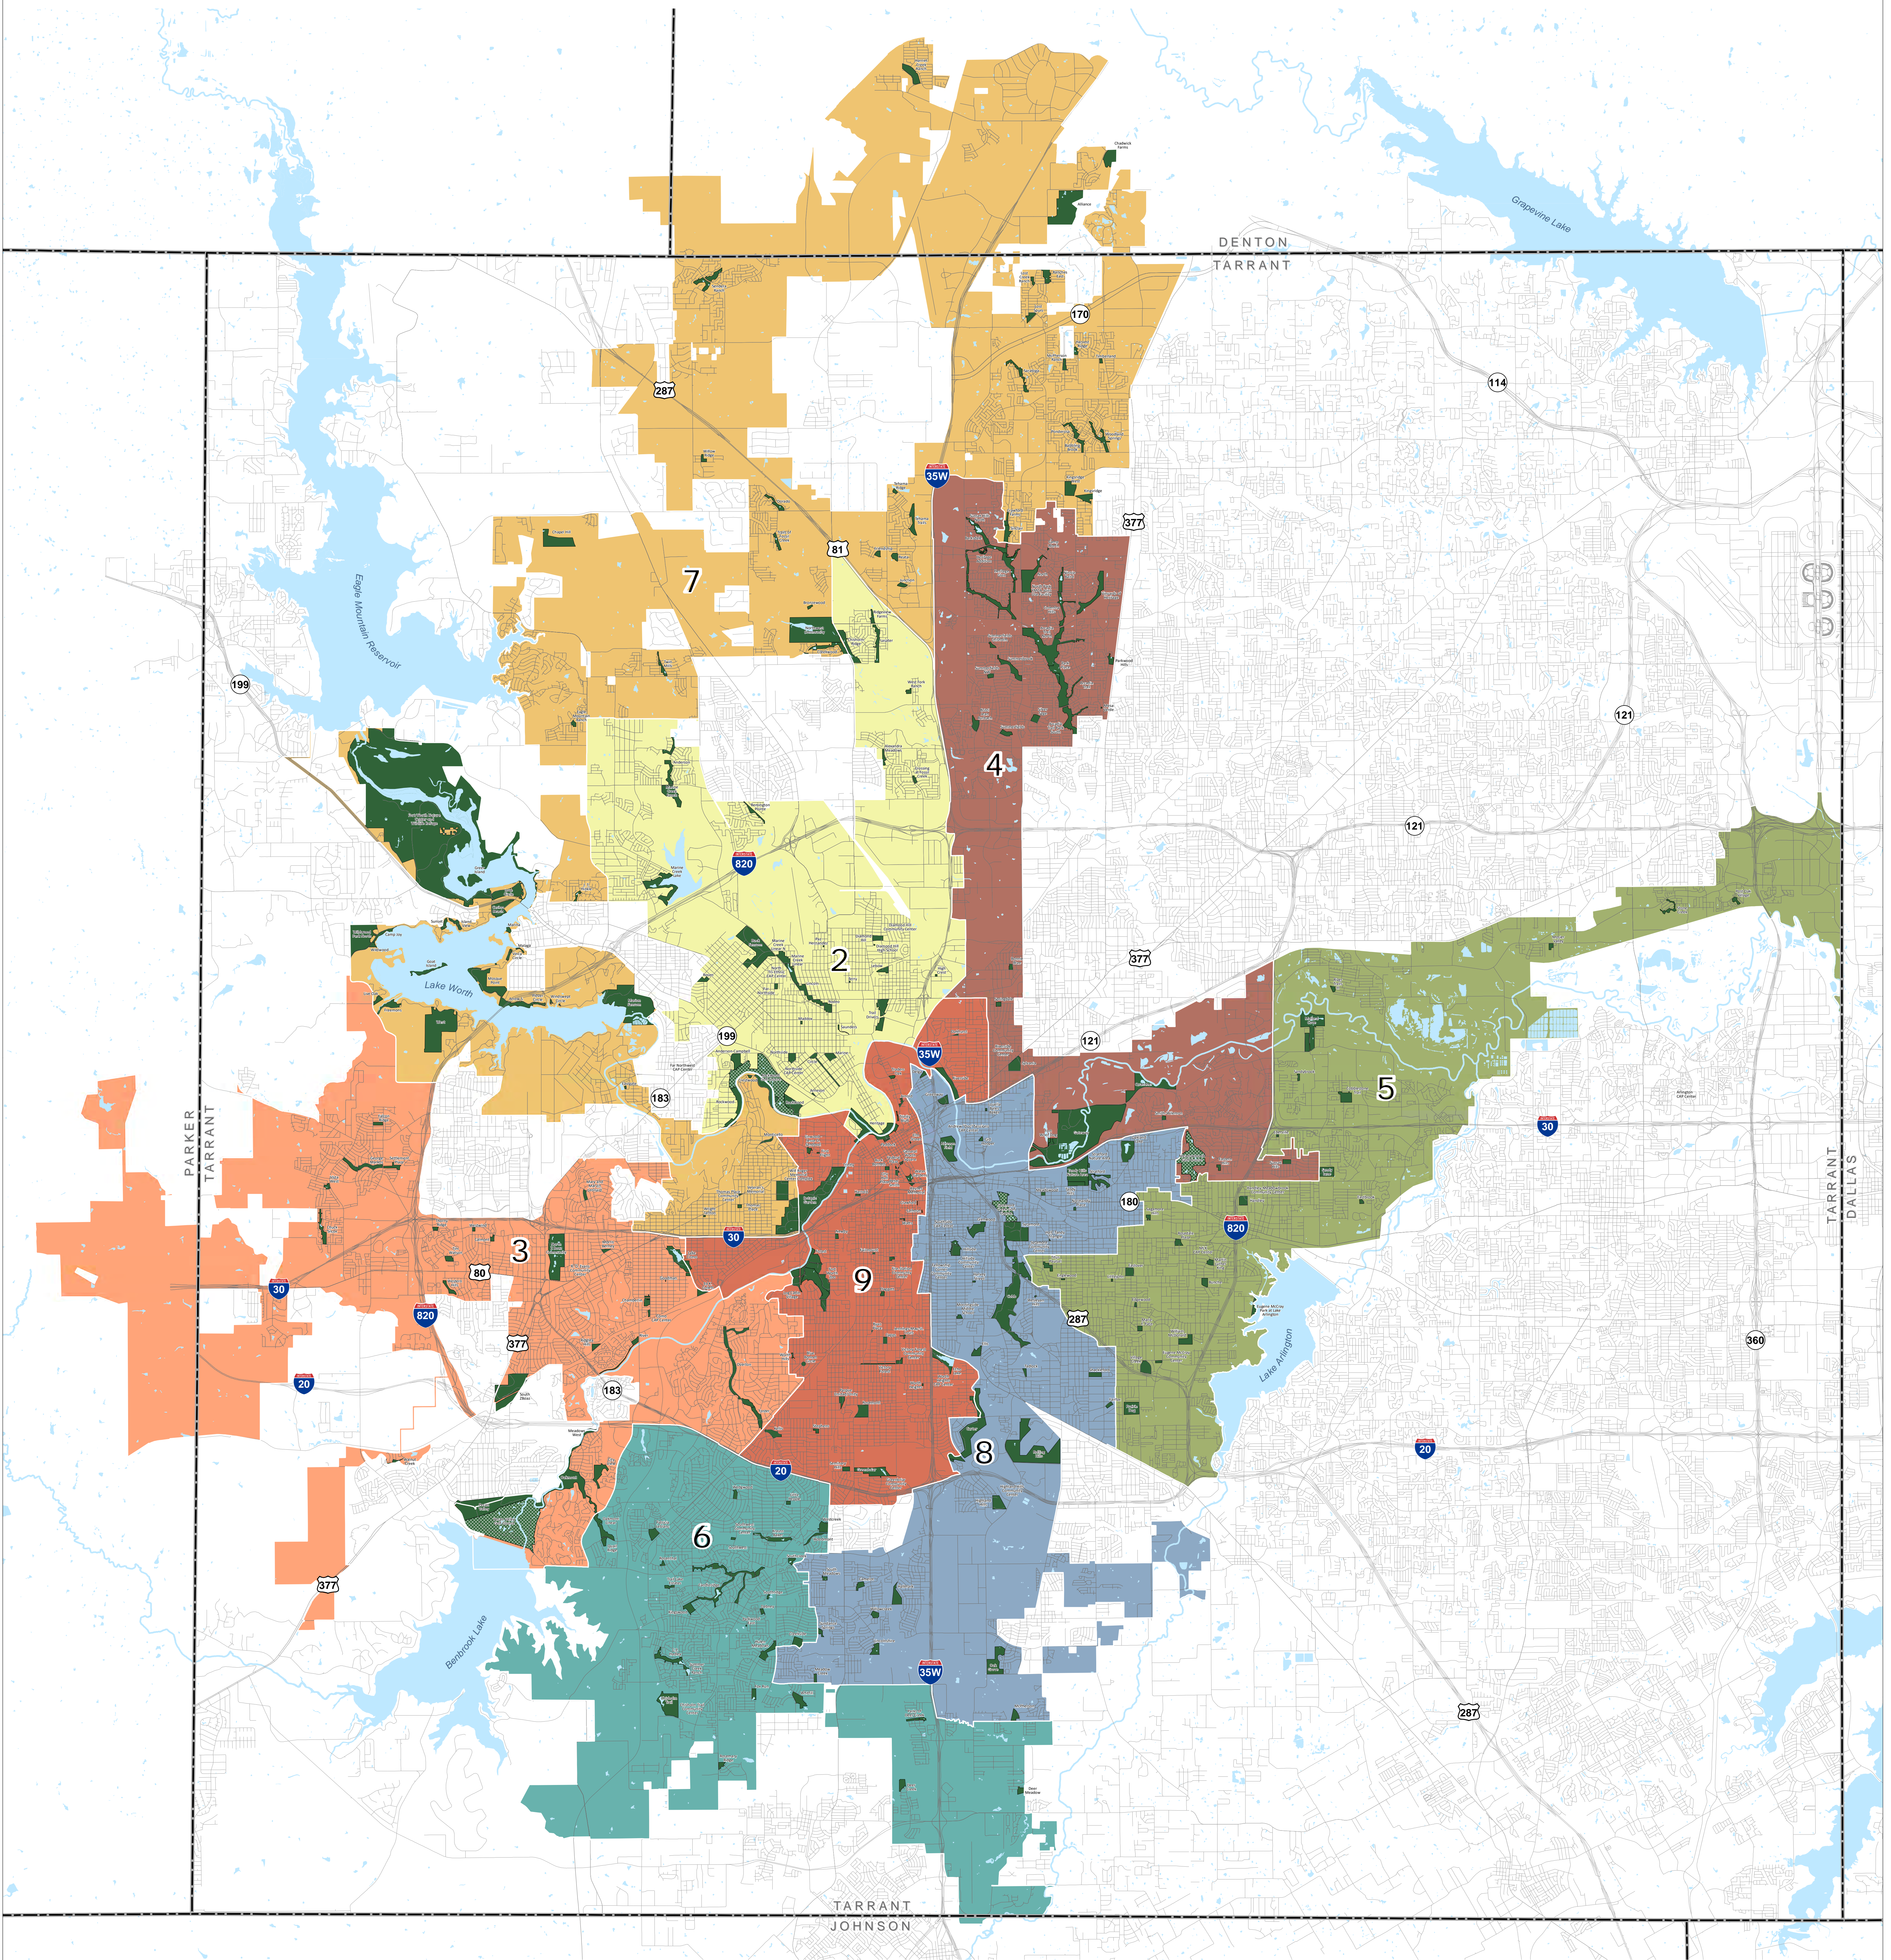

# 2020 - City of Fort Worth PARK LOCATION MAP with COUNCIL DISTRICTS

### LEGEND

- |             |                   |                       |
|-------------|-------------------|-----------------------|
| Park        | 2 - Carlos Flores | 6 - Jungus Jordan     |
| Golf Course | 3 - Brian Byrd    | 7 - Dennis Shingleton |
|             | 4 - Cary Moon     | 8 - Kelly Allen Gray  |
|             | 5 - Gyna Bivens   | 9 - Ann Zadeh         |