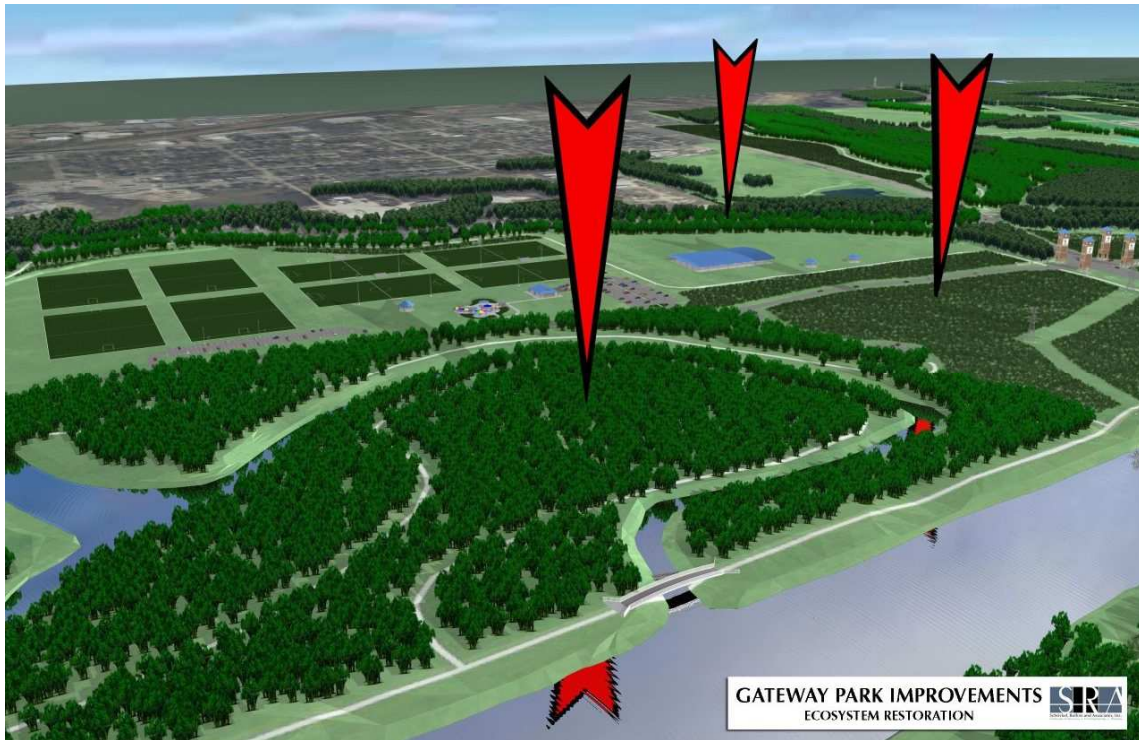

GATEWAY PARK

MASTER PLAN

Overview of the park looking east from Riverside Drive

View of Proposed Entry on Beach Street

Proposed Splash Pad and Athletic Fields

Ecosystem Restoration in Riverside Oxbow

Proposed Lake

Looking West from main entry over Riverside Oxbow

View Looking West from Oakland Boulevard