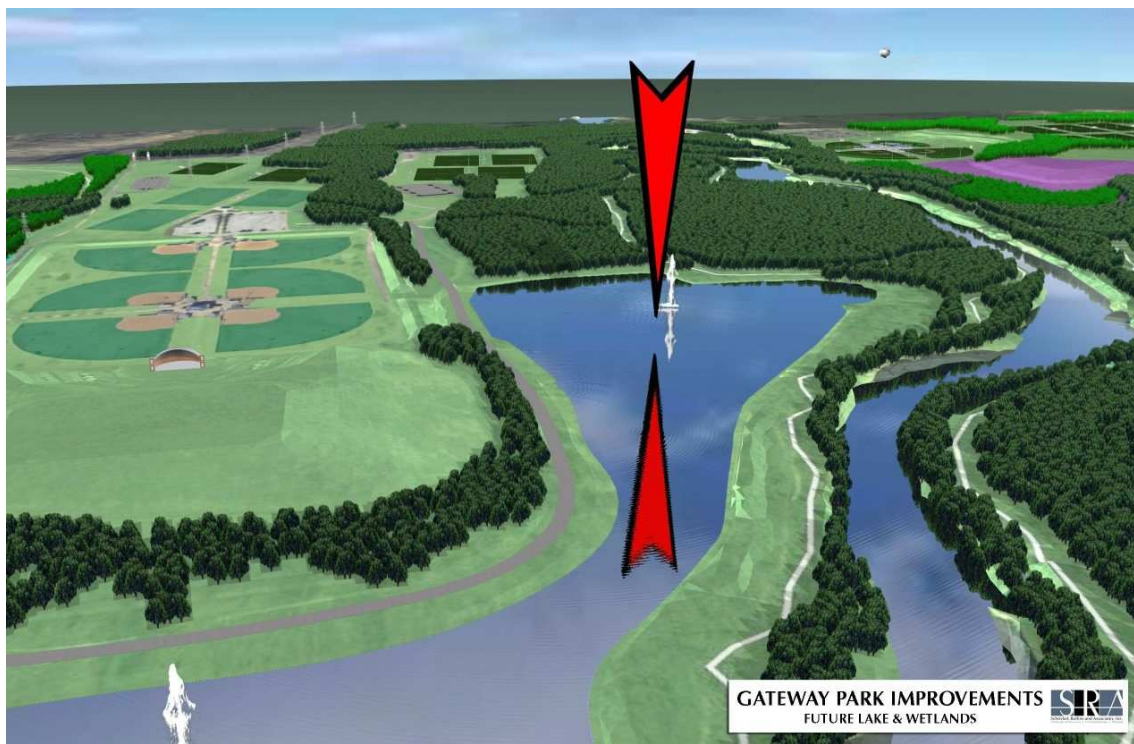

GATEWAY PARK

MASTER PLAN

Overview of the park looking east from Riverside Drive

View of Proposed Entry on Beach Street

Proposed Splash Pad and Athletic Fields

Ecosystem Restoration in Riverside Oxbow

Proposed Lake

Looking West from main entry over Riverside Oxbow

View Looking West from Oakland Boulevard