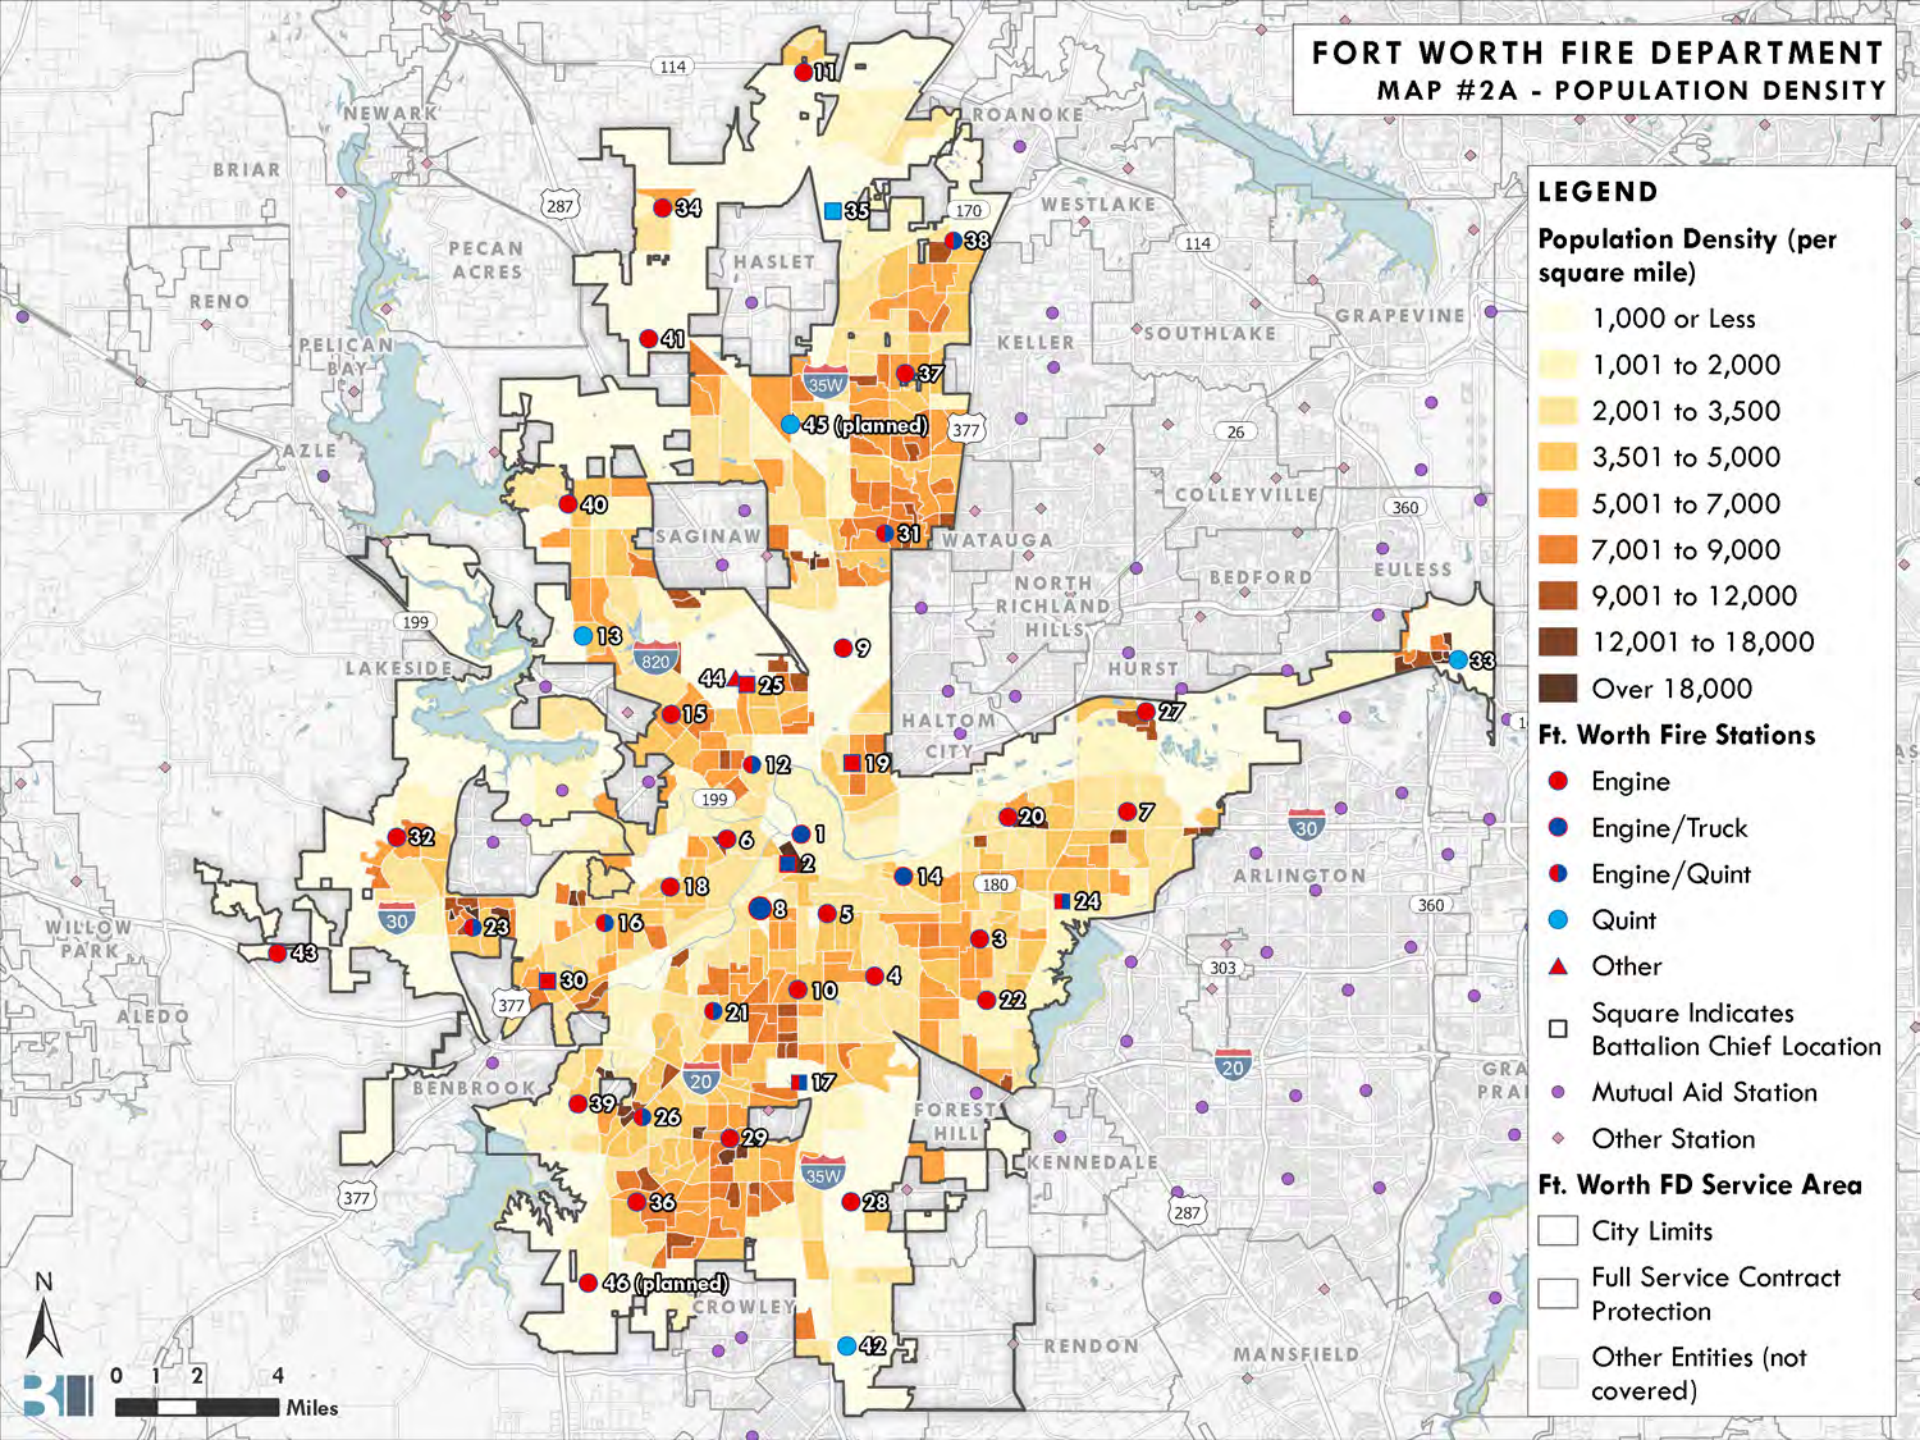

Population Density (per square mile)

- 1,000 or Less
- 1,001 to 2,000
- 2,001 to 3,500
- 3,501 to 5,000
- 5,001 to 7,000
- 7,001 to 9,000
- 9,001 to 12,000
- 12,001 to 18,000
- Over 18,000

Ft. Worth Fire Stations

- Engine
- Engine/Truck
- Engine/Quint
- Quint
- ▲ Other
- Square Indicates Battalion Chief Location
- Mutual Aid Station
- ◆ Other Station

Ft. Worth FD Service Area

- City Limits
- Full Service Contract Protection
- Other Entities (not covered)