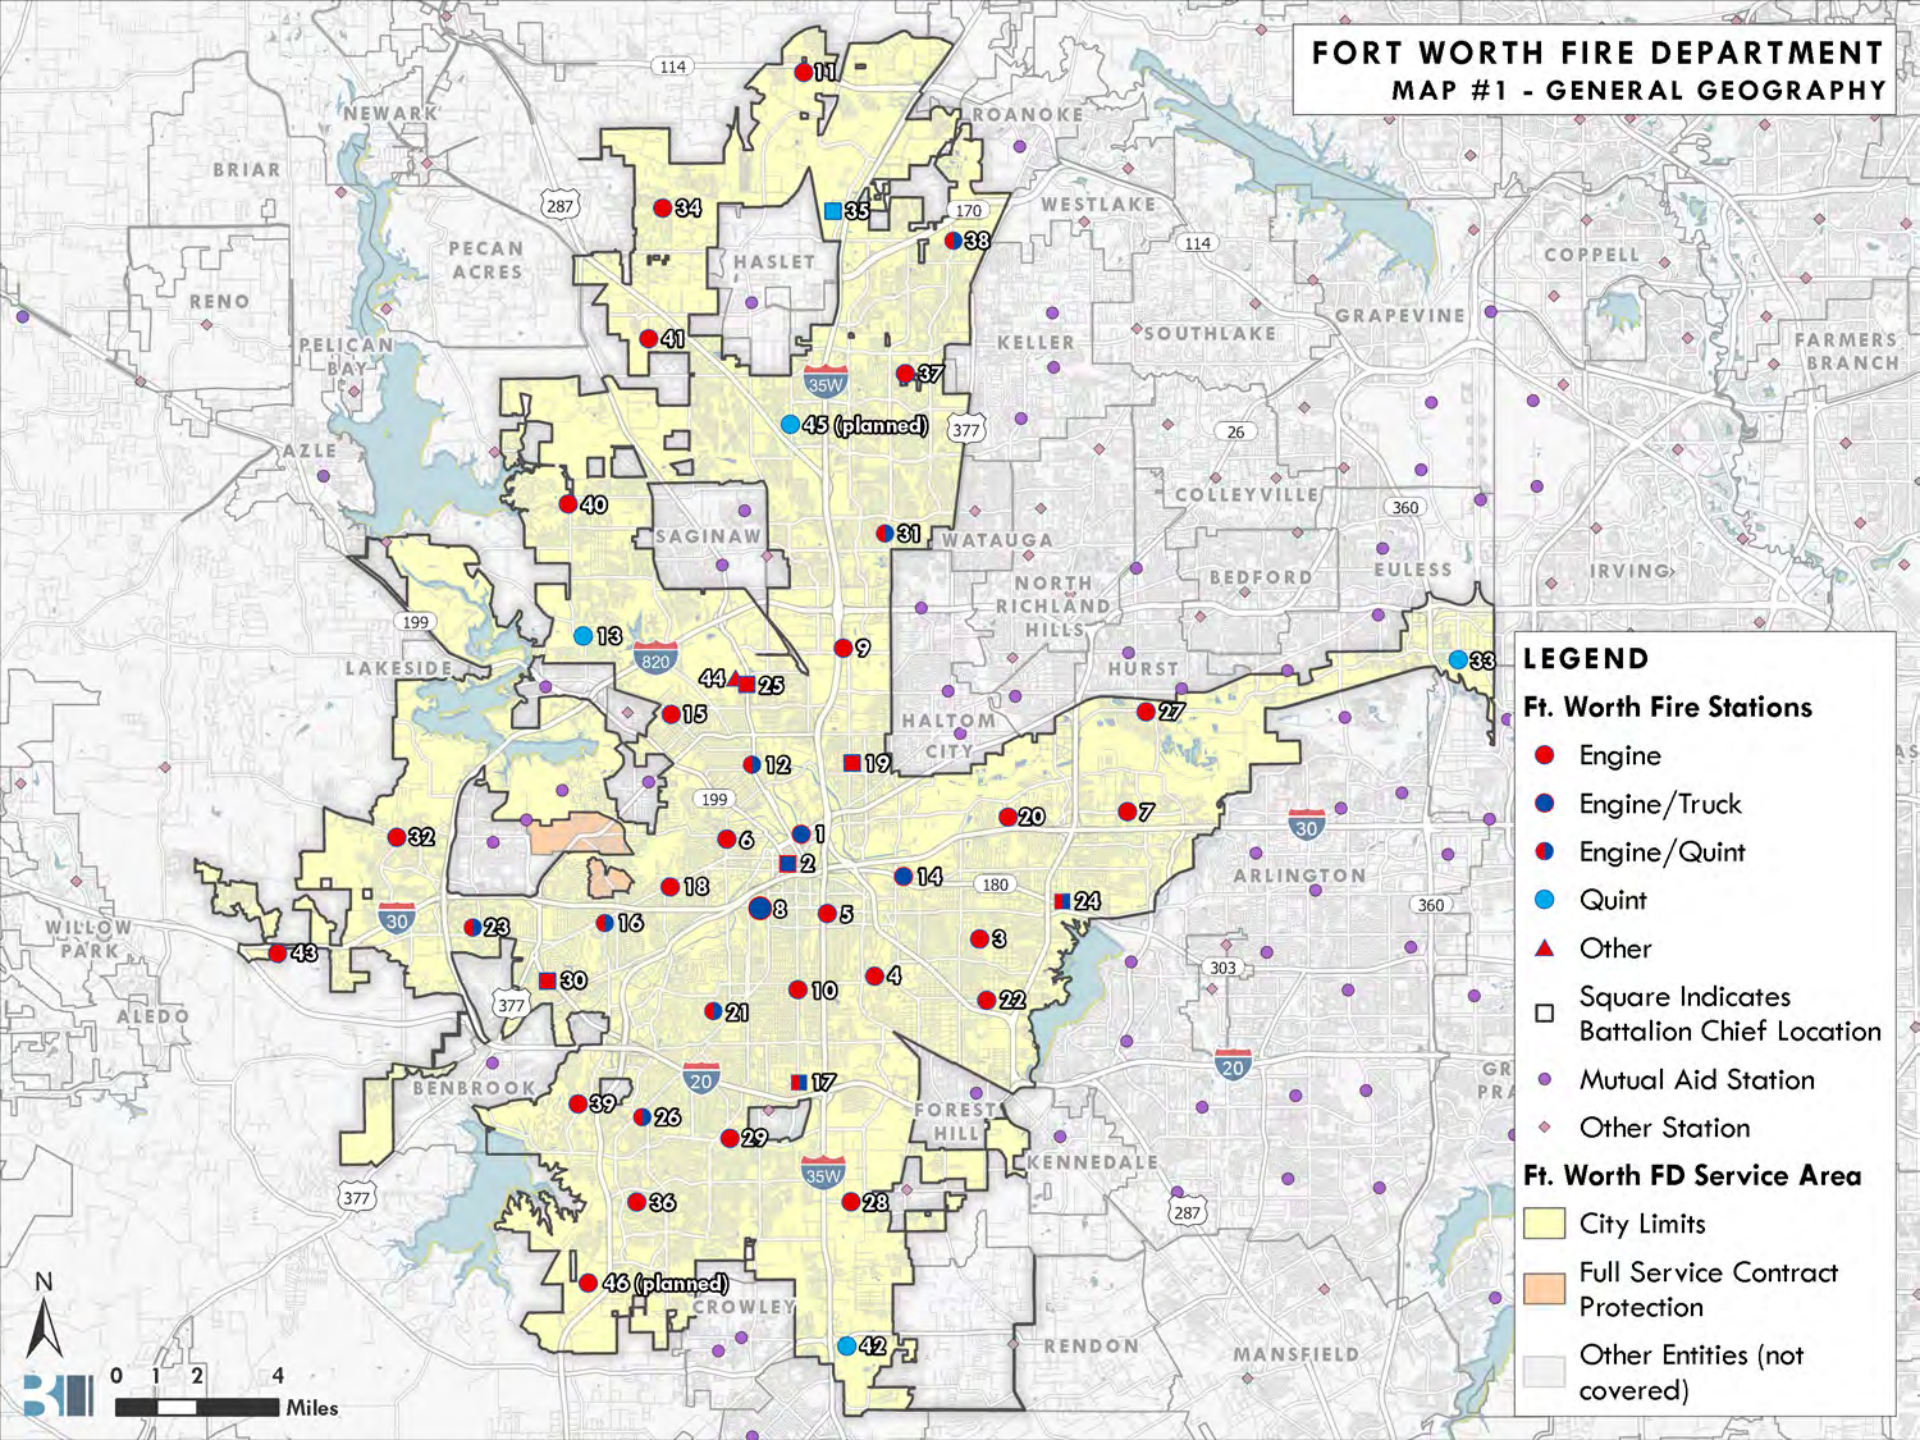

FIRE AND EMS STAFFING AND OPERATIONS STUDY

VOLUME 2 OF 3: MAP ATLAS

CITY OF FORT WORTH, TX

AUGUST 23, 2022

This page was intentionally left blank

FORT WORTH FIRE DEPARTMENT MAP #1 - GENERAL GEOGRAPHY

LEGEND

Ft. Worth Fire Stations

- Engine
- Engine/Truck
- Engine/Quint
- Quint
- ▲ Other
- Square Indicates Battalion Chief Location
- Mutual Aid Station
- ◆ Other Station

Ft. Worth FD Service Area

- City Limits
- Full Service Contract Protection
- Other Entities (not covered)