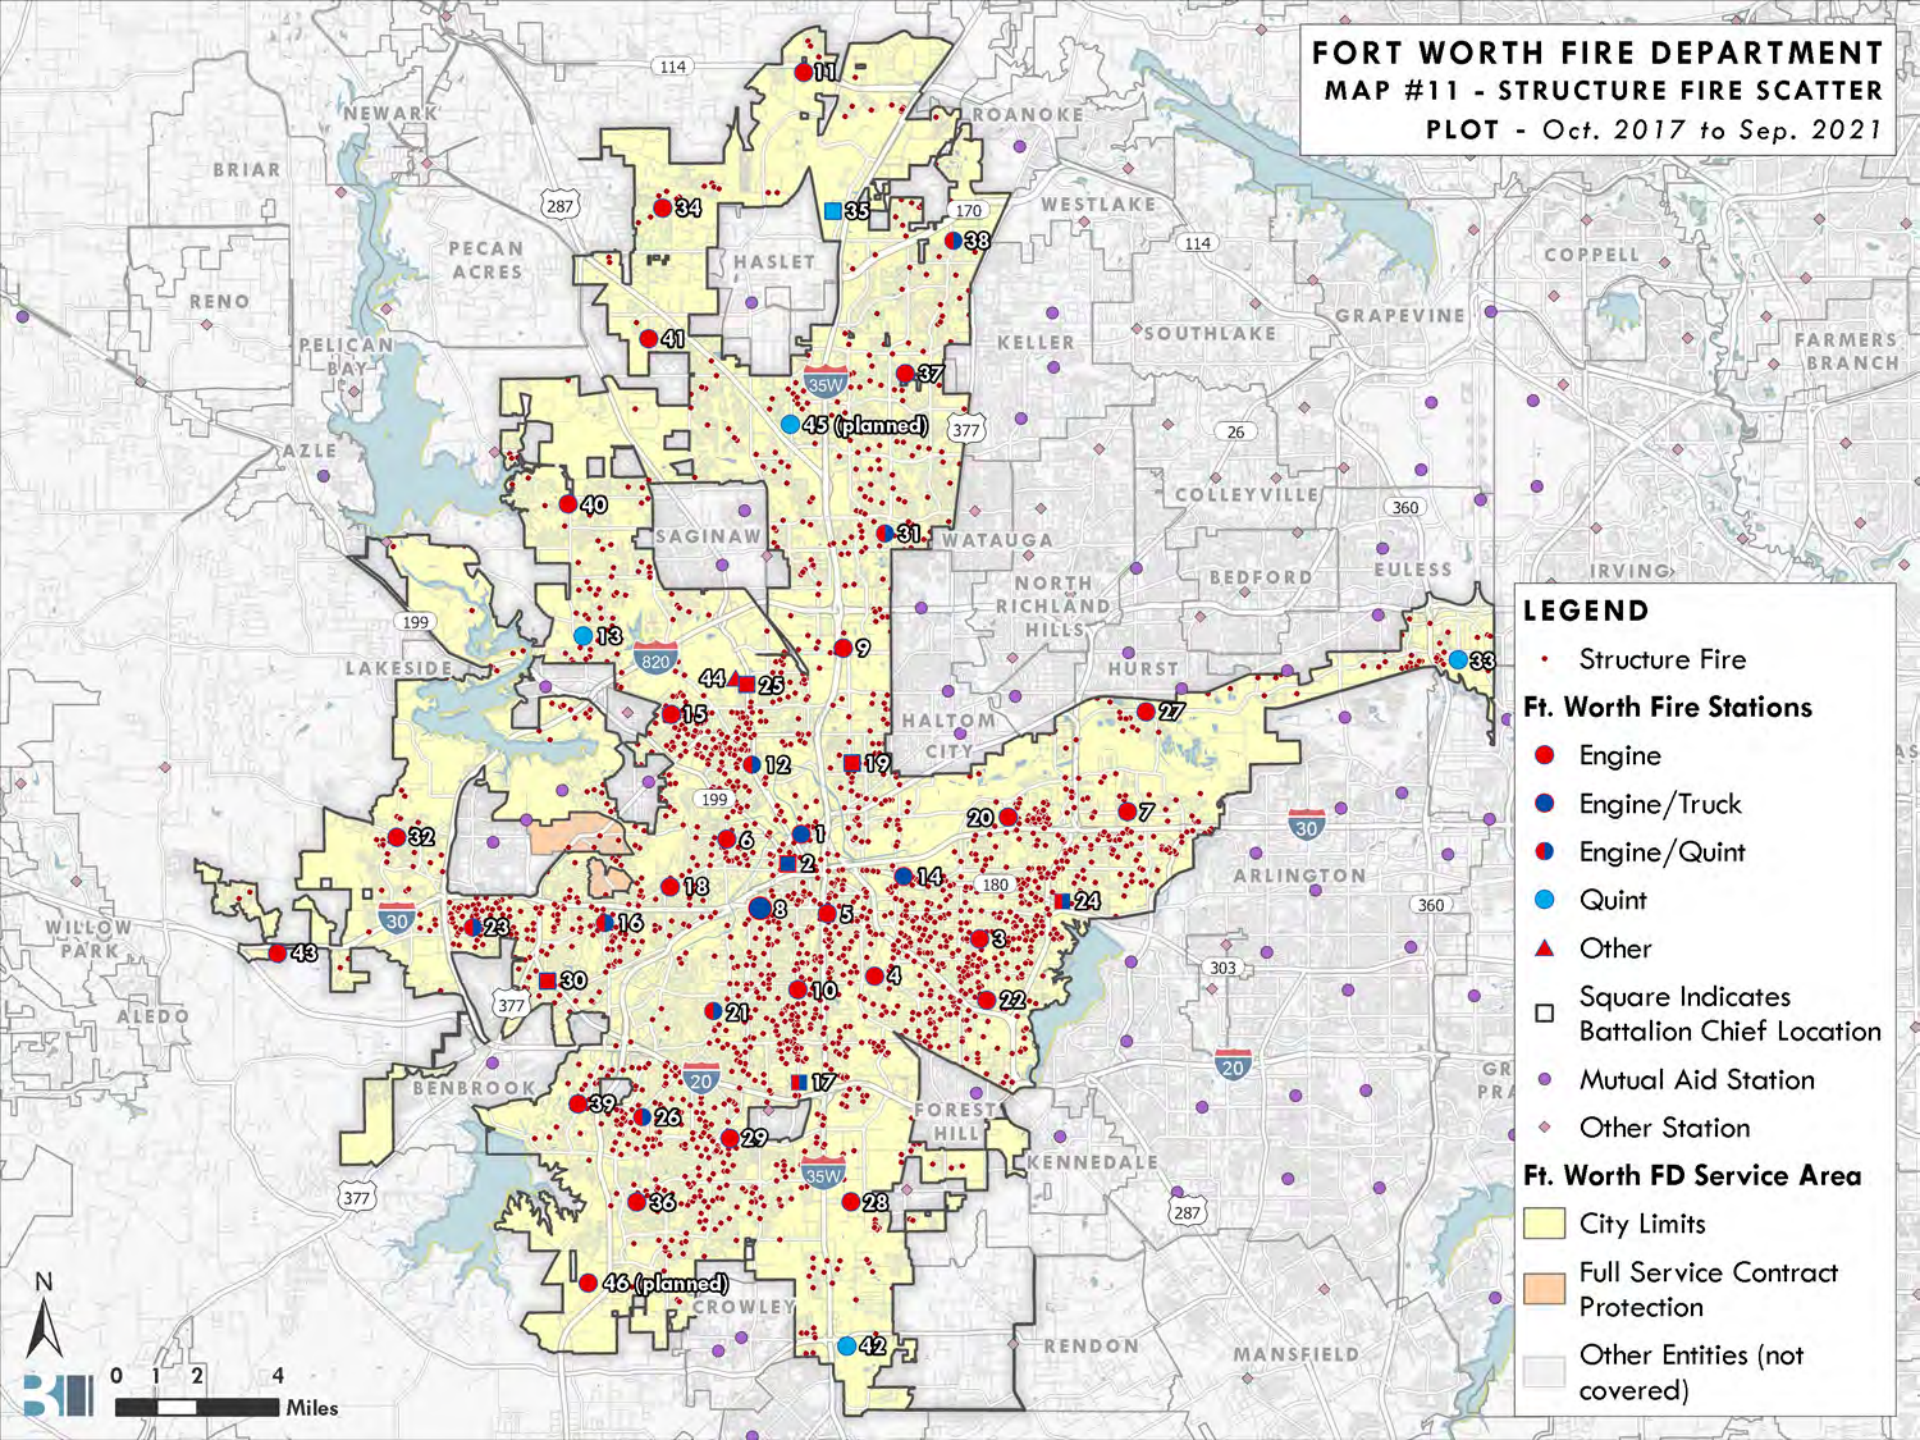

**FORT WORTH FIRE DEPARTMENT
MAP #11 - STRUCTURE FIRE SCATTER
PLOT - Oct. 2017 to Sep. 2021**

LEGEND

- Structure Fire
- **Ft. Worth Fire Stations**
  - Engine
  - Engine/Truck
  - Engine/Quint
  - Quint
  - ▲ Other
- Square Indicates Battalion Chief Location
- Mutual Aid Station
- Other Station
- **Ft. Worth FD Service Area**
  - City Limits
  - Full Service Contract Protection
  - Other Entities (not covered)