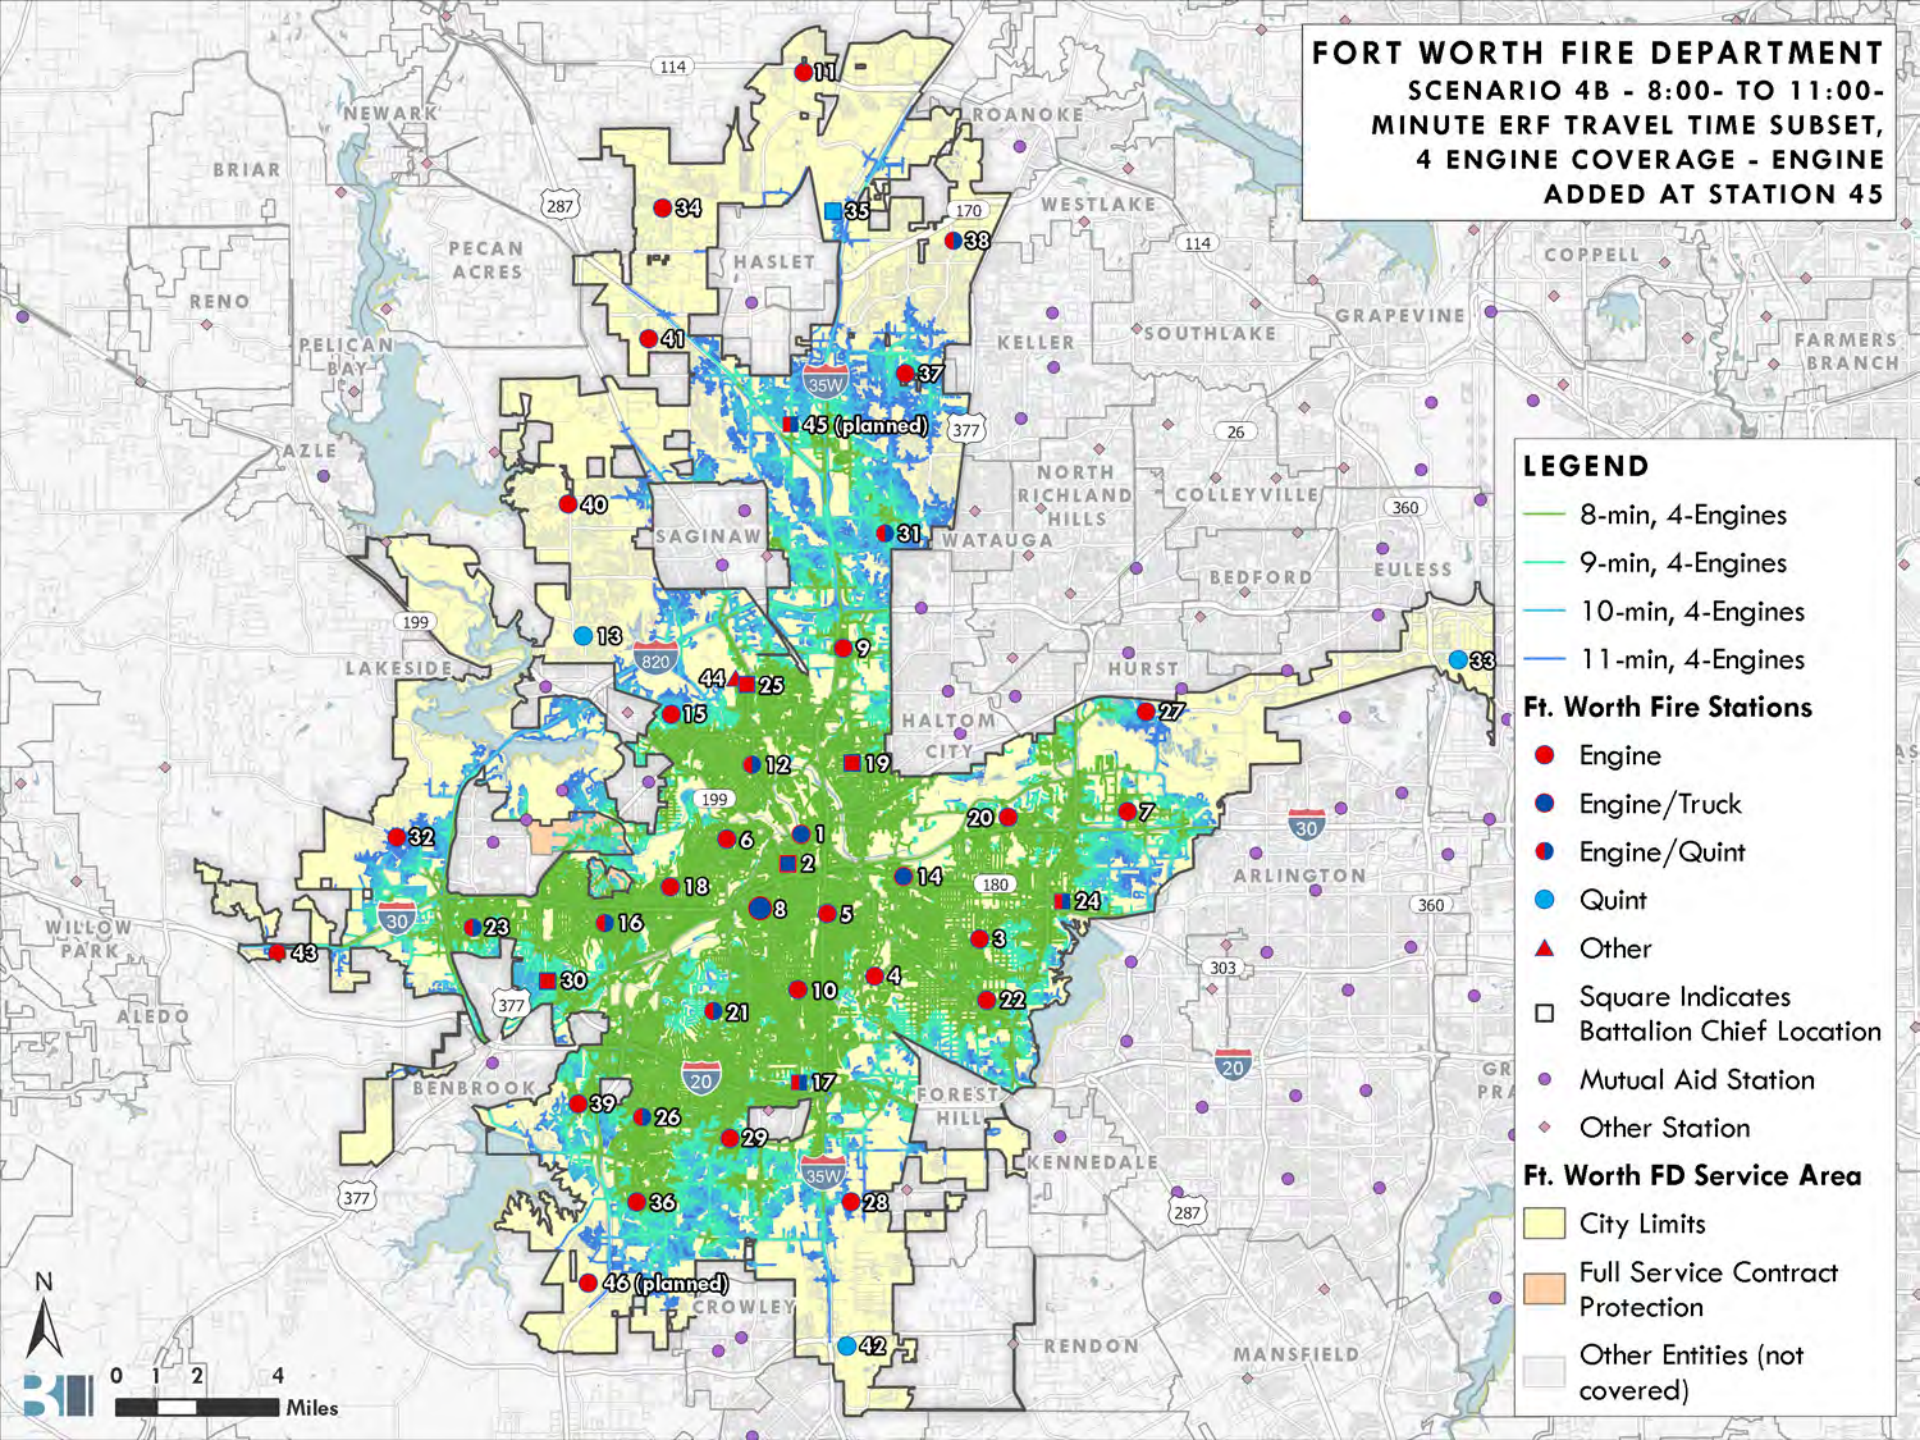

**FORT WORTH FIRE DEPARTMENT
SCENARIO 4B - 8:00- TO 11:00-
MINUTE ERF TRAVEL TIME SUBSET,
4 ENGINE COVERAGE - ENGINE
ADDED AT STATION 45**

LEGEND

- 8-min, 4-Engines
- 9-min, 4-Engines
- 10-min, 4-Engines
- 11-min, 4-Engines

Ft. Worth Fire Stations

- Engine
- Engine/Truck
- Engine/Quint
- Quint
- ▲ Other
- Square Indicates Battalion Chief Location
- Mutual Aid Station
- Other Station

Ft. Worth FD Service Area

- City Limits
- Full Service Contract Protection
- Other Entities (not covered)