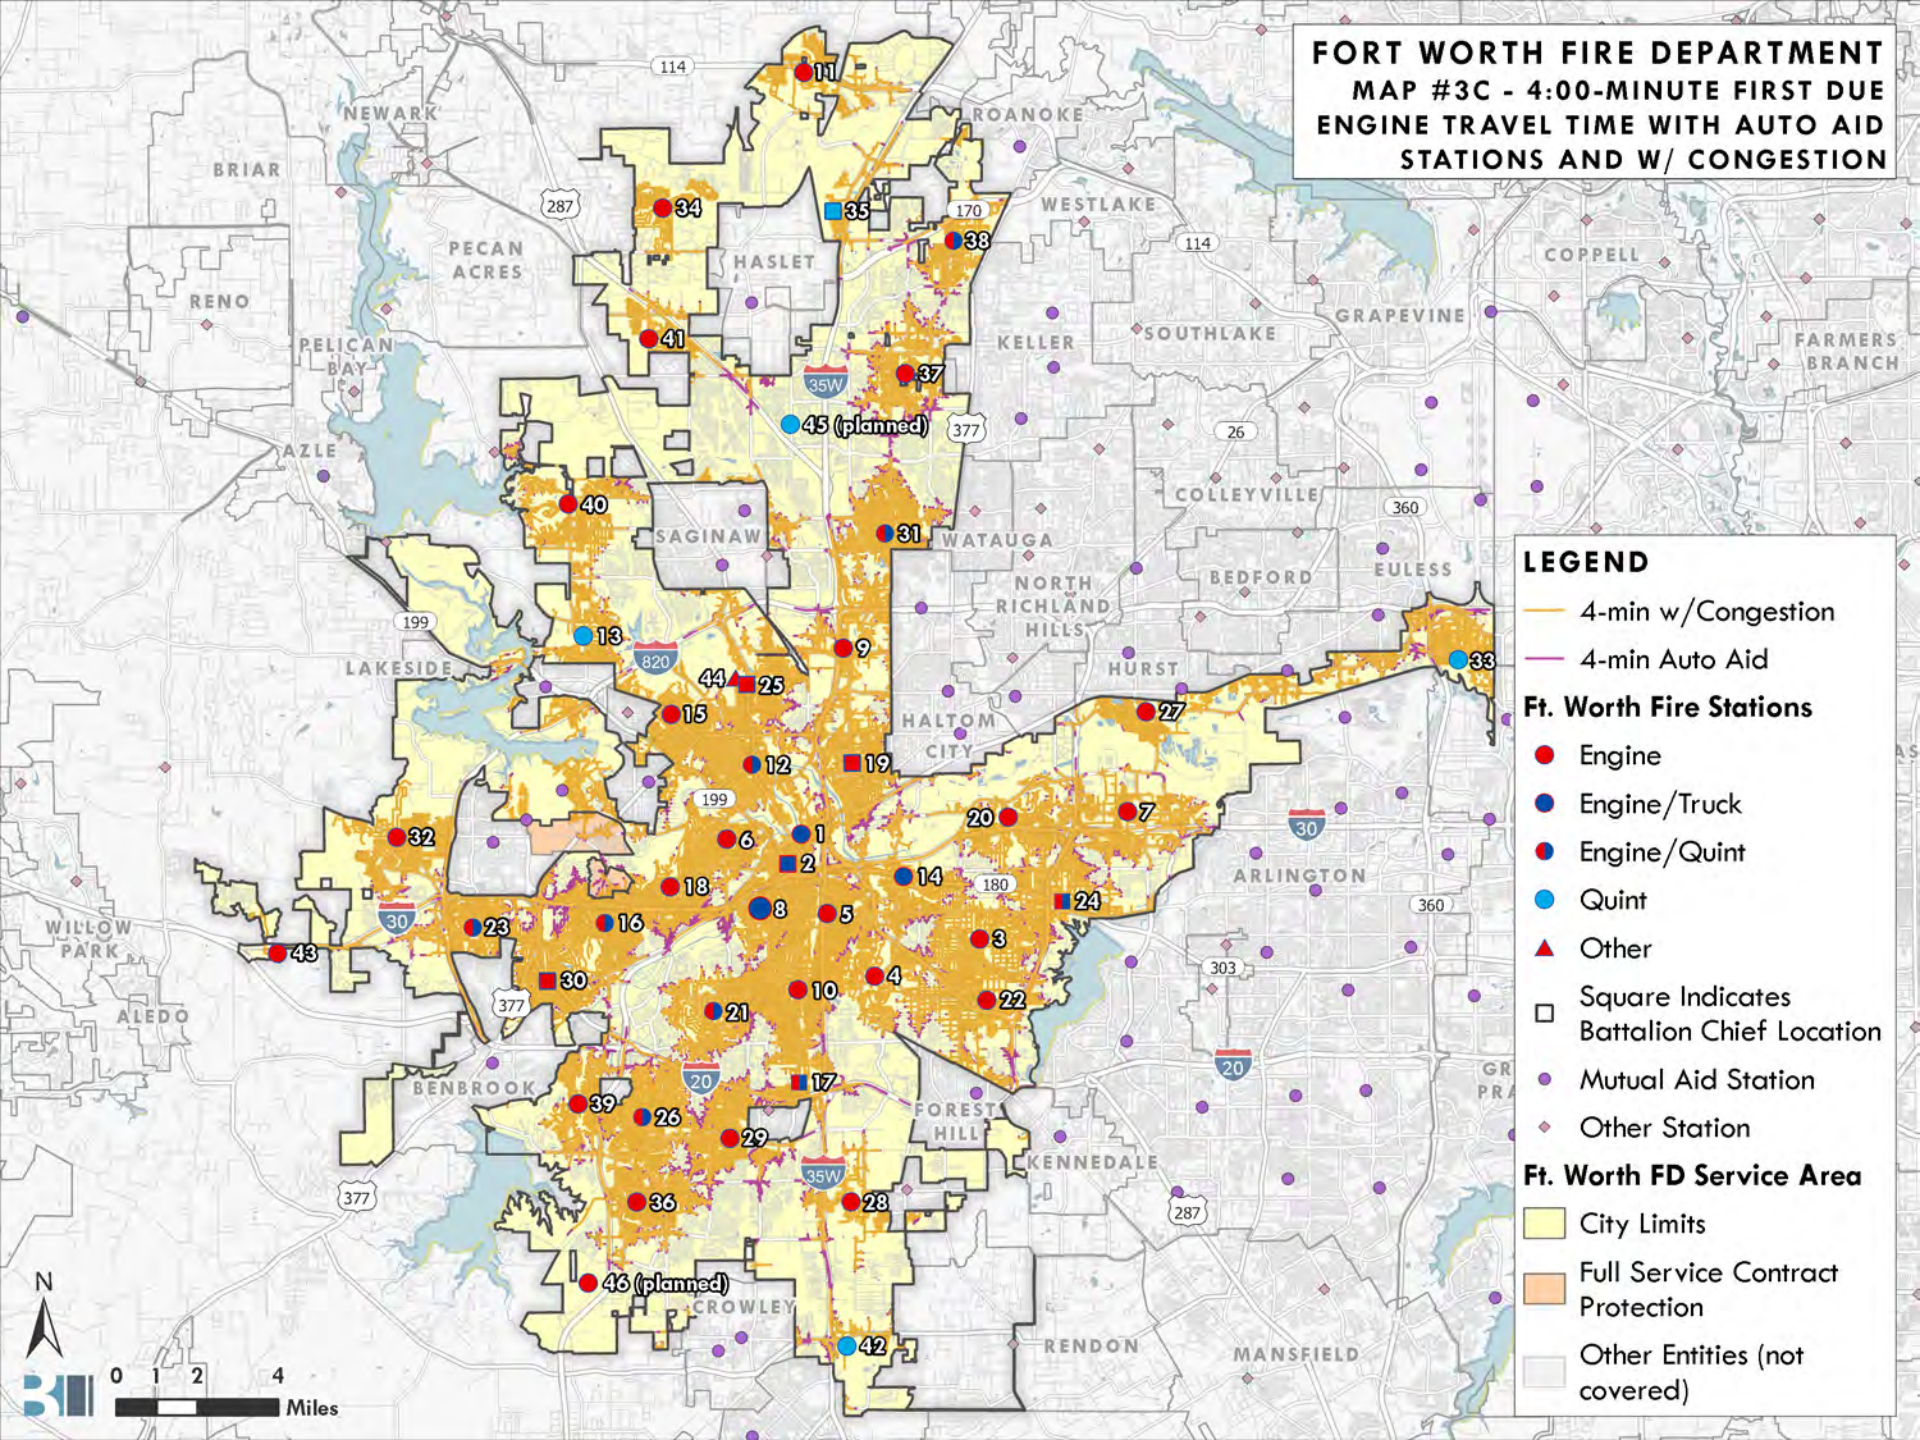

- Engine
- Engine/Truck
- Engine/Quint
- Quint
- ▲ Other
- Square Indicates Battalion Chief Location
- Mutual Aid Station
- ◆ Other Station

Ft. Worth FD Service Area

- City Limits
- Full Service Contract Protection
- Other Entities (not covered)

**FORT WORTH FIRE DEPARTMENT
MAP #3A - 4:00-MINUTE FIRST DUE
ENGINE TRAVEL TIME WITH AUTO AID**

LEGEND

- 4-min Travel Time
- 4-min Auto Aid

Ft. Worth Fire Stations

- Engine
- Engine/Truck
- Engine/Quint
- Quint
- ▲ Other
- Square Indicates Battalion Chief Location
- Mutual Aid Station
- ◆ Other Station

Ft. Worth FD Service Area

- City Limits
- Full Service Contract Protection
- Other Entities (not covered)

**FORT WORTH FIRE DEPARTMENT
MAP #3C - 4:00-MINUTE FIRST DUE
ENGINE TRAVEL TIME WITH AUTO AID
STATIONS AND W/ CONGESTION**