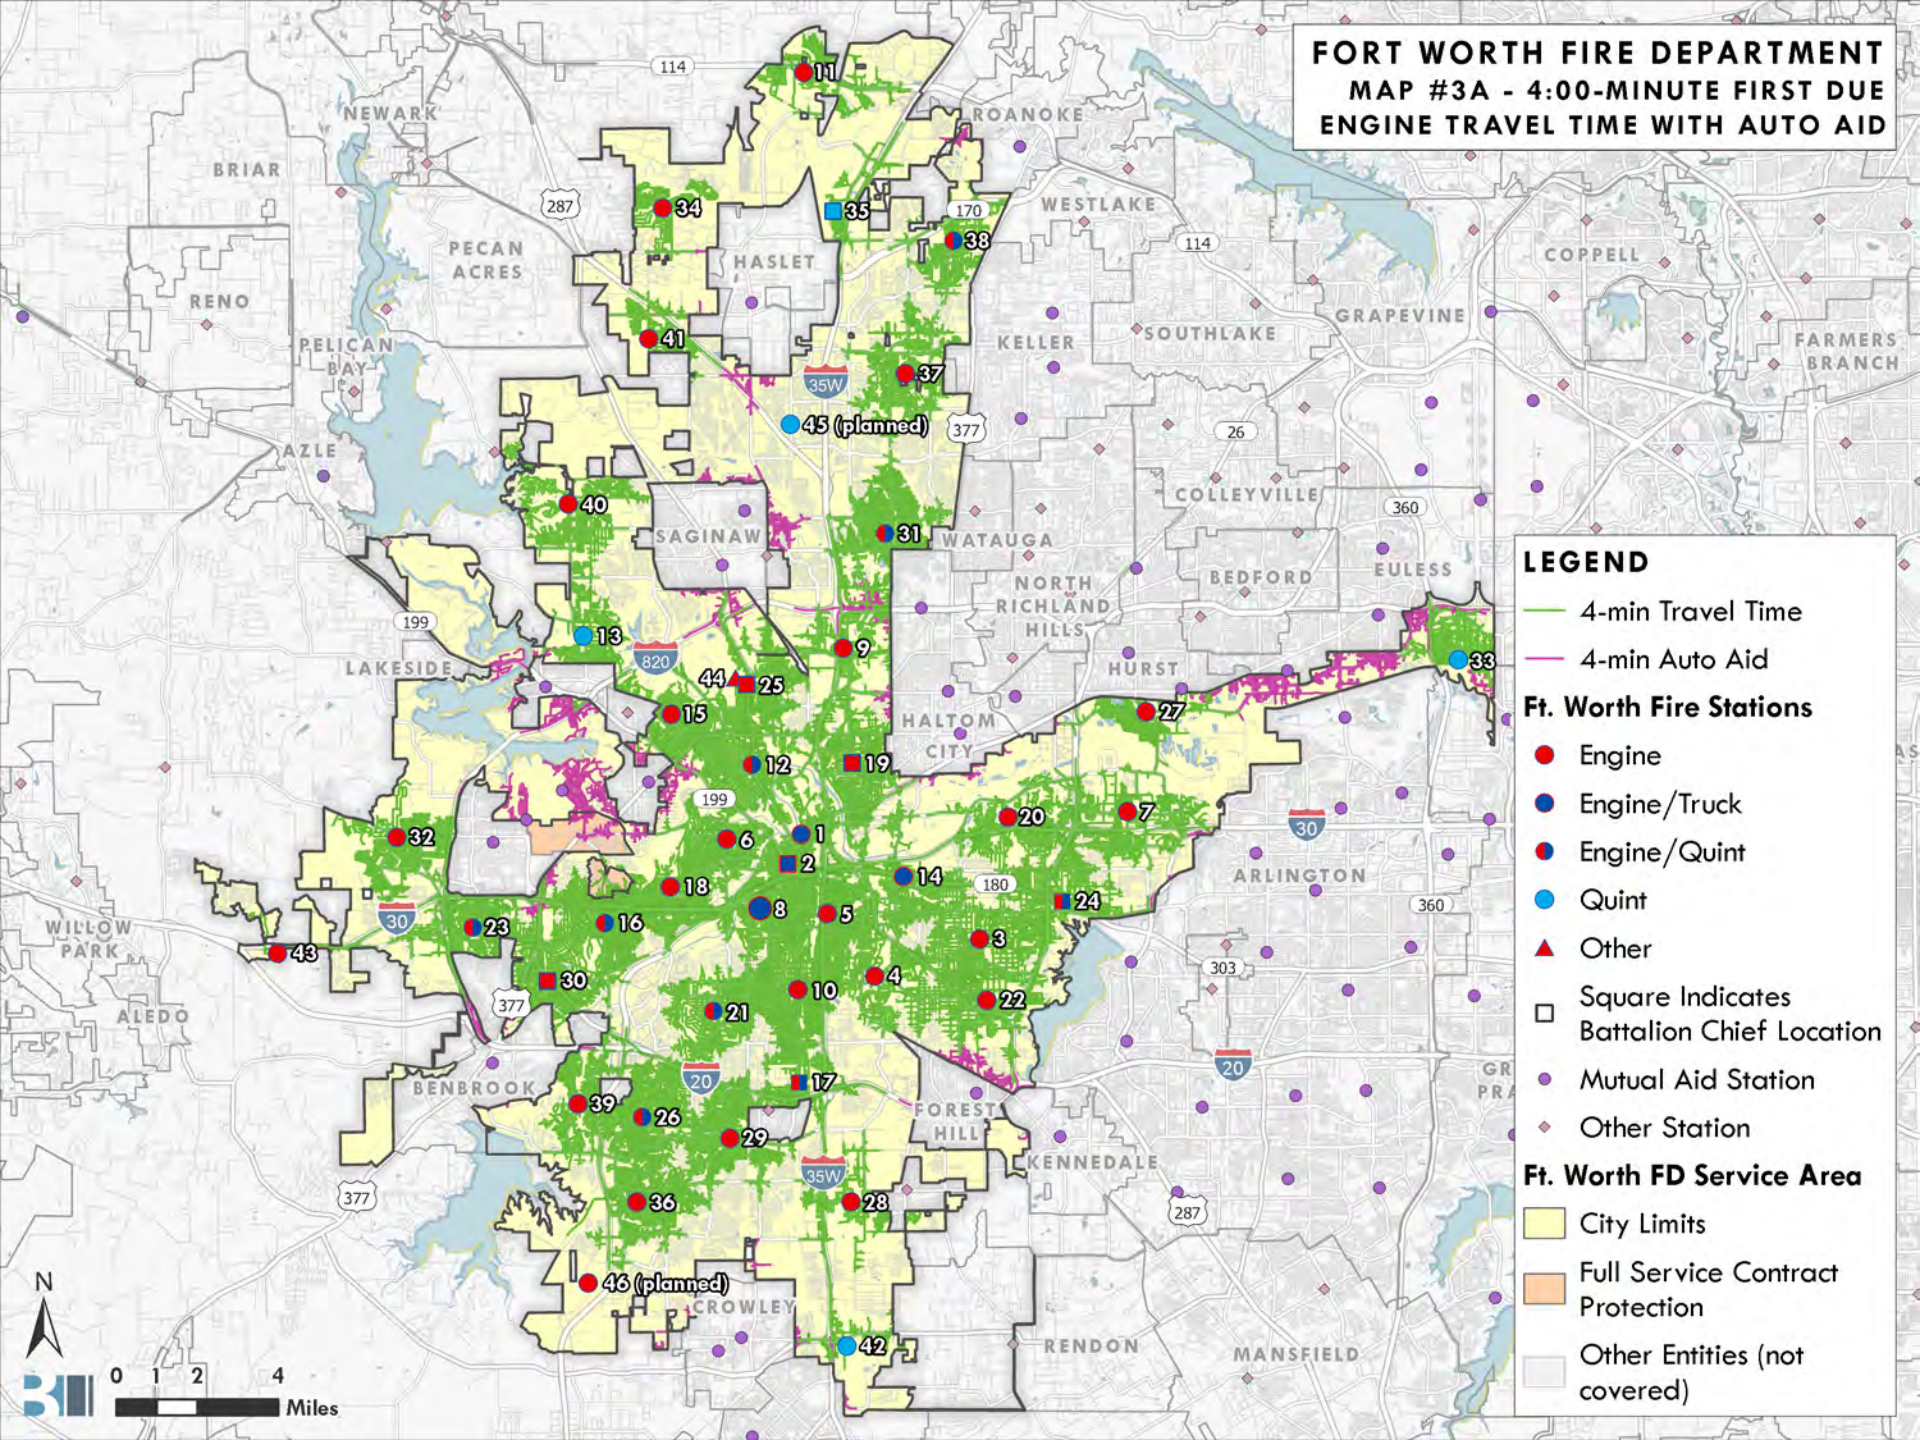

**FORT WORTH FIRE DEPARTMENT
MAP #3A - 4:00-MINUTE FIRST DUE
ENGINE TRAVEL TIME WITH AUTO AID**

LEGEND

- 4-min Travel Time
- 4-min Auto Aid

Ft. Worth Fire Stations

- Engine
- Engine/Truck
- Engine/Quint
- Quint
- ▲ Other
- Square Indicates Battalion Chief Location
- Mutual Aid Station
- Other Station

Ft. Worth FD Service Area

- City Limits
- Full Service Contract Protection
- Other Entities (not covered)