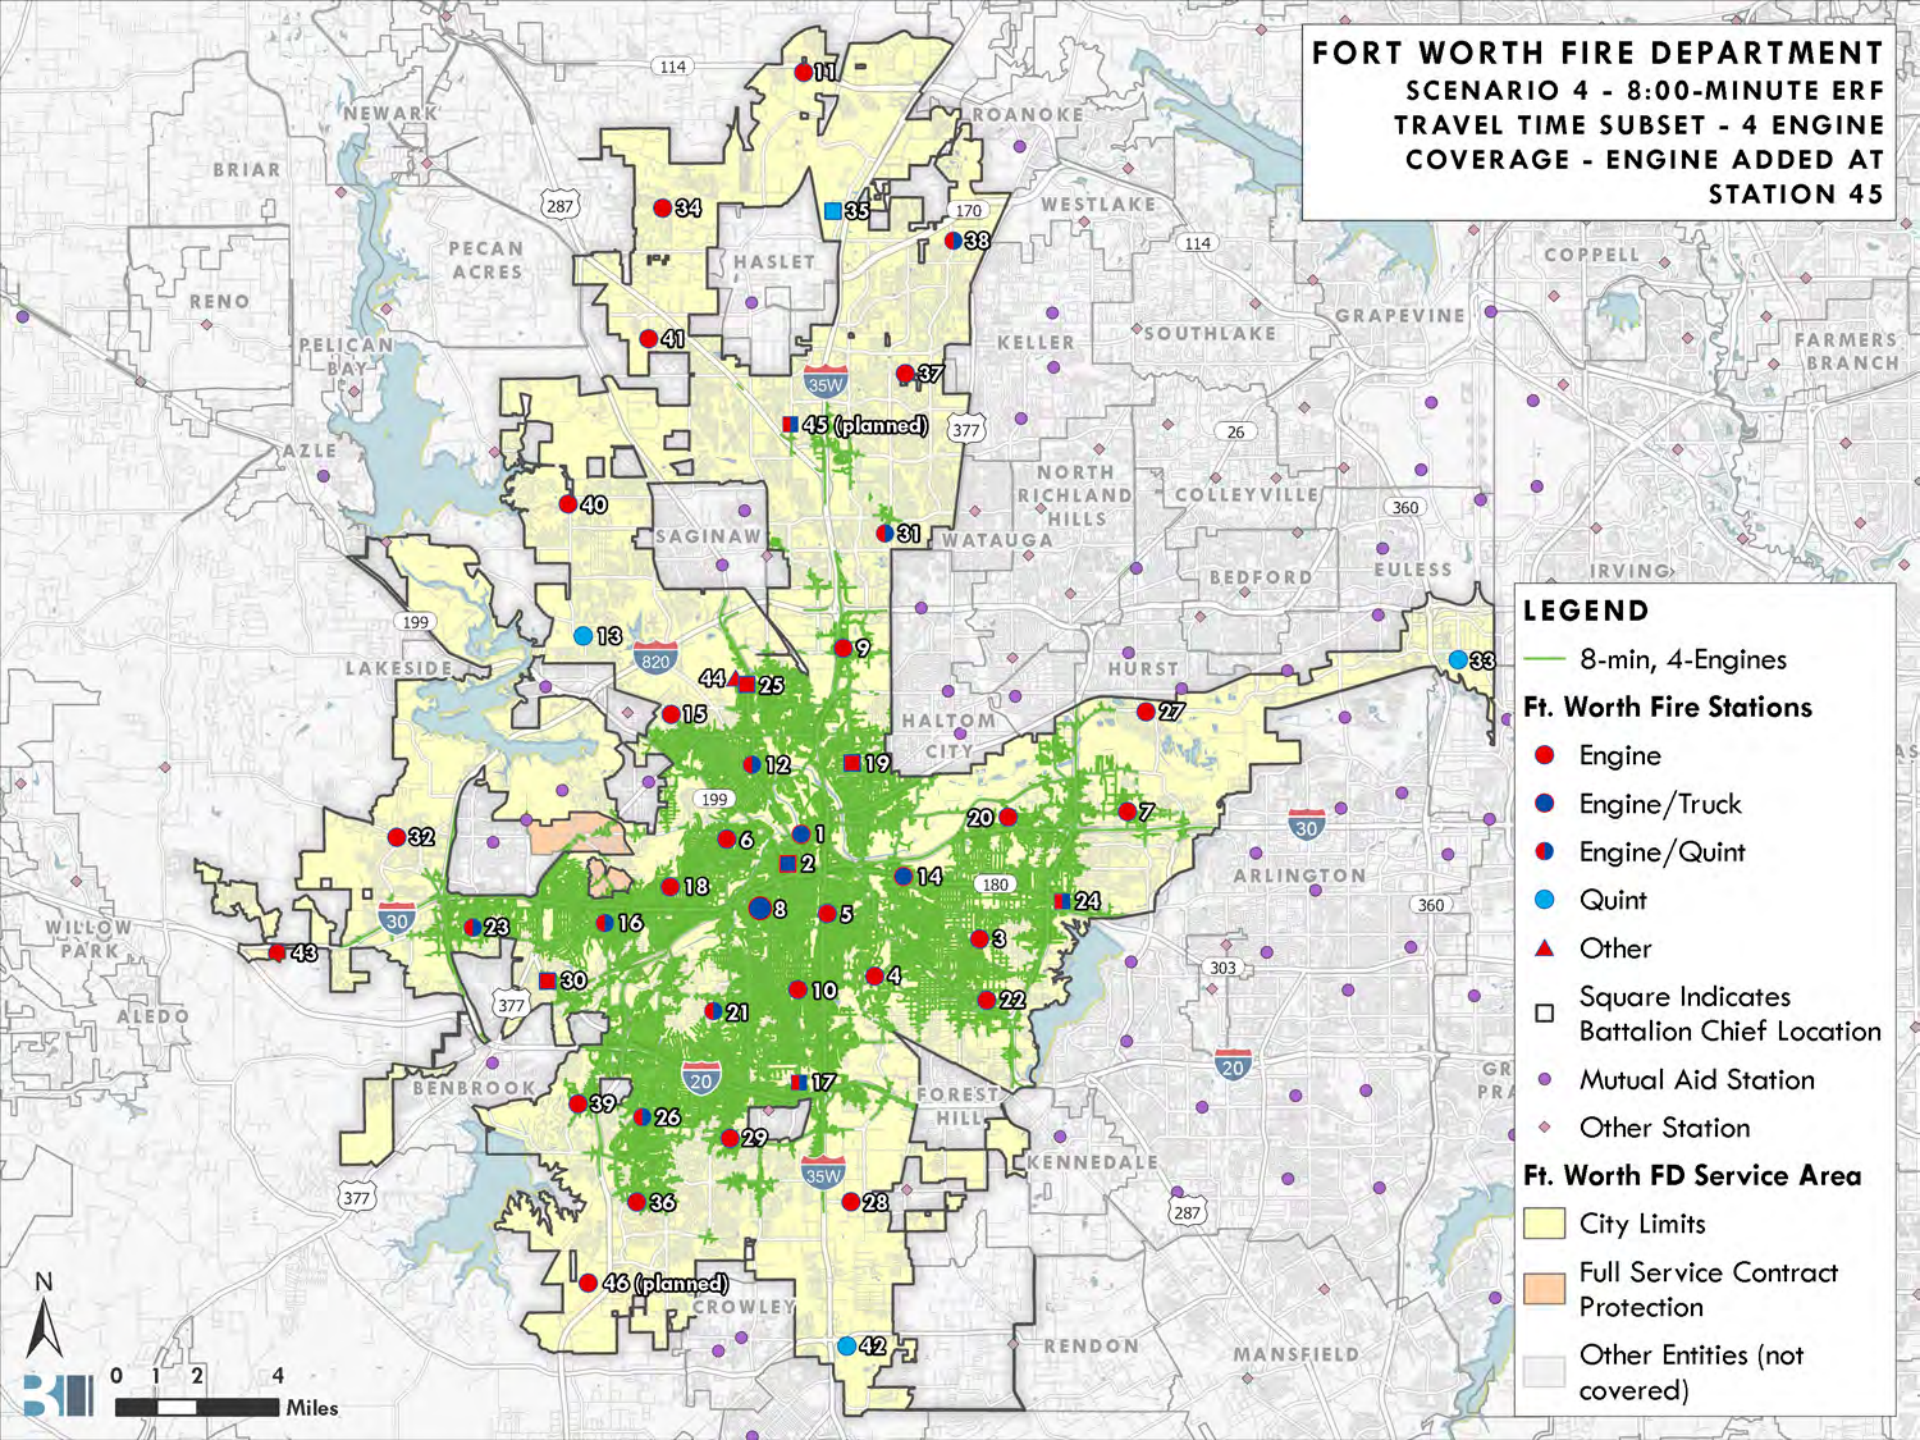

**FORT WORTH FIRE DEPARTMENT
SCENARIO 4 - 8:00-MINUTE ERF
TRAVEL TIME SUBSET - 4 ENGINE
COVERAGE - ENGINE ADDED AT
STATION 45**

LEGEND

- 8-min, 4-Engines
- **Ft. Worth Fire Stations**
- Engine
- Engine/Truck
- Engine/Quint
- Quint
- ▲ Other
- Square Indicates Battalion Chief Location
- Mutual Aid Station
- Other Station
- **Ft. Worth FD Service Area**
- City Limits
- Full Service Contract Protection
- Other Entities (not covered)