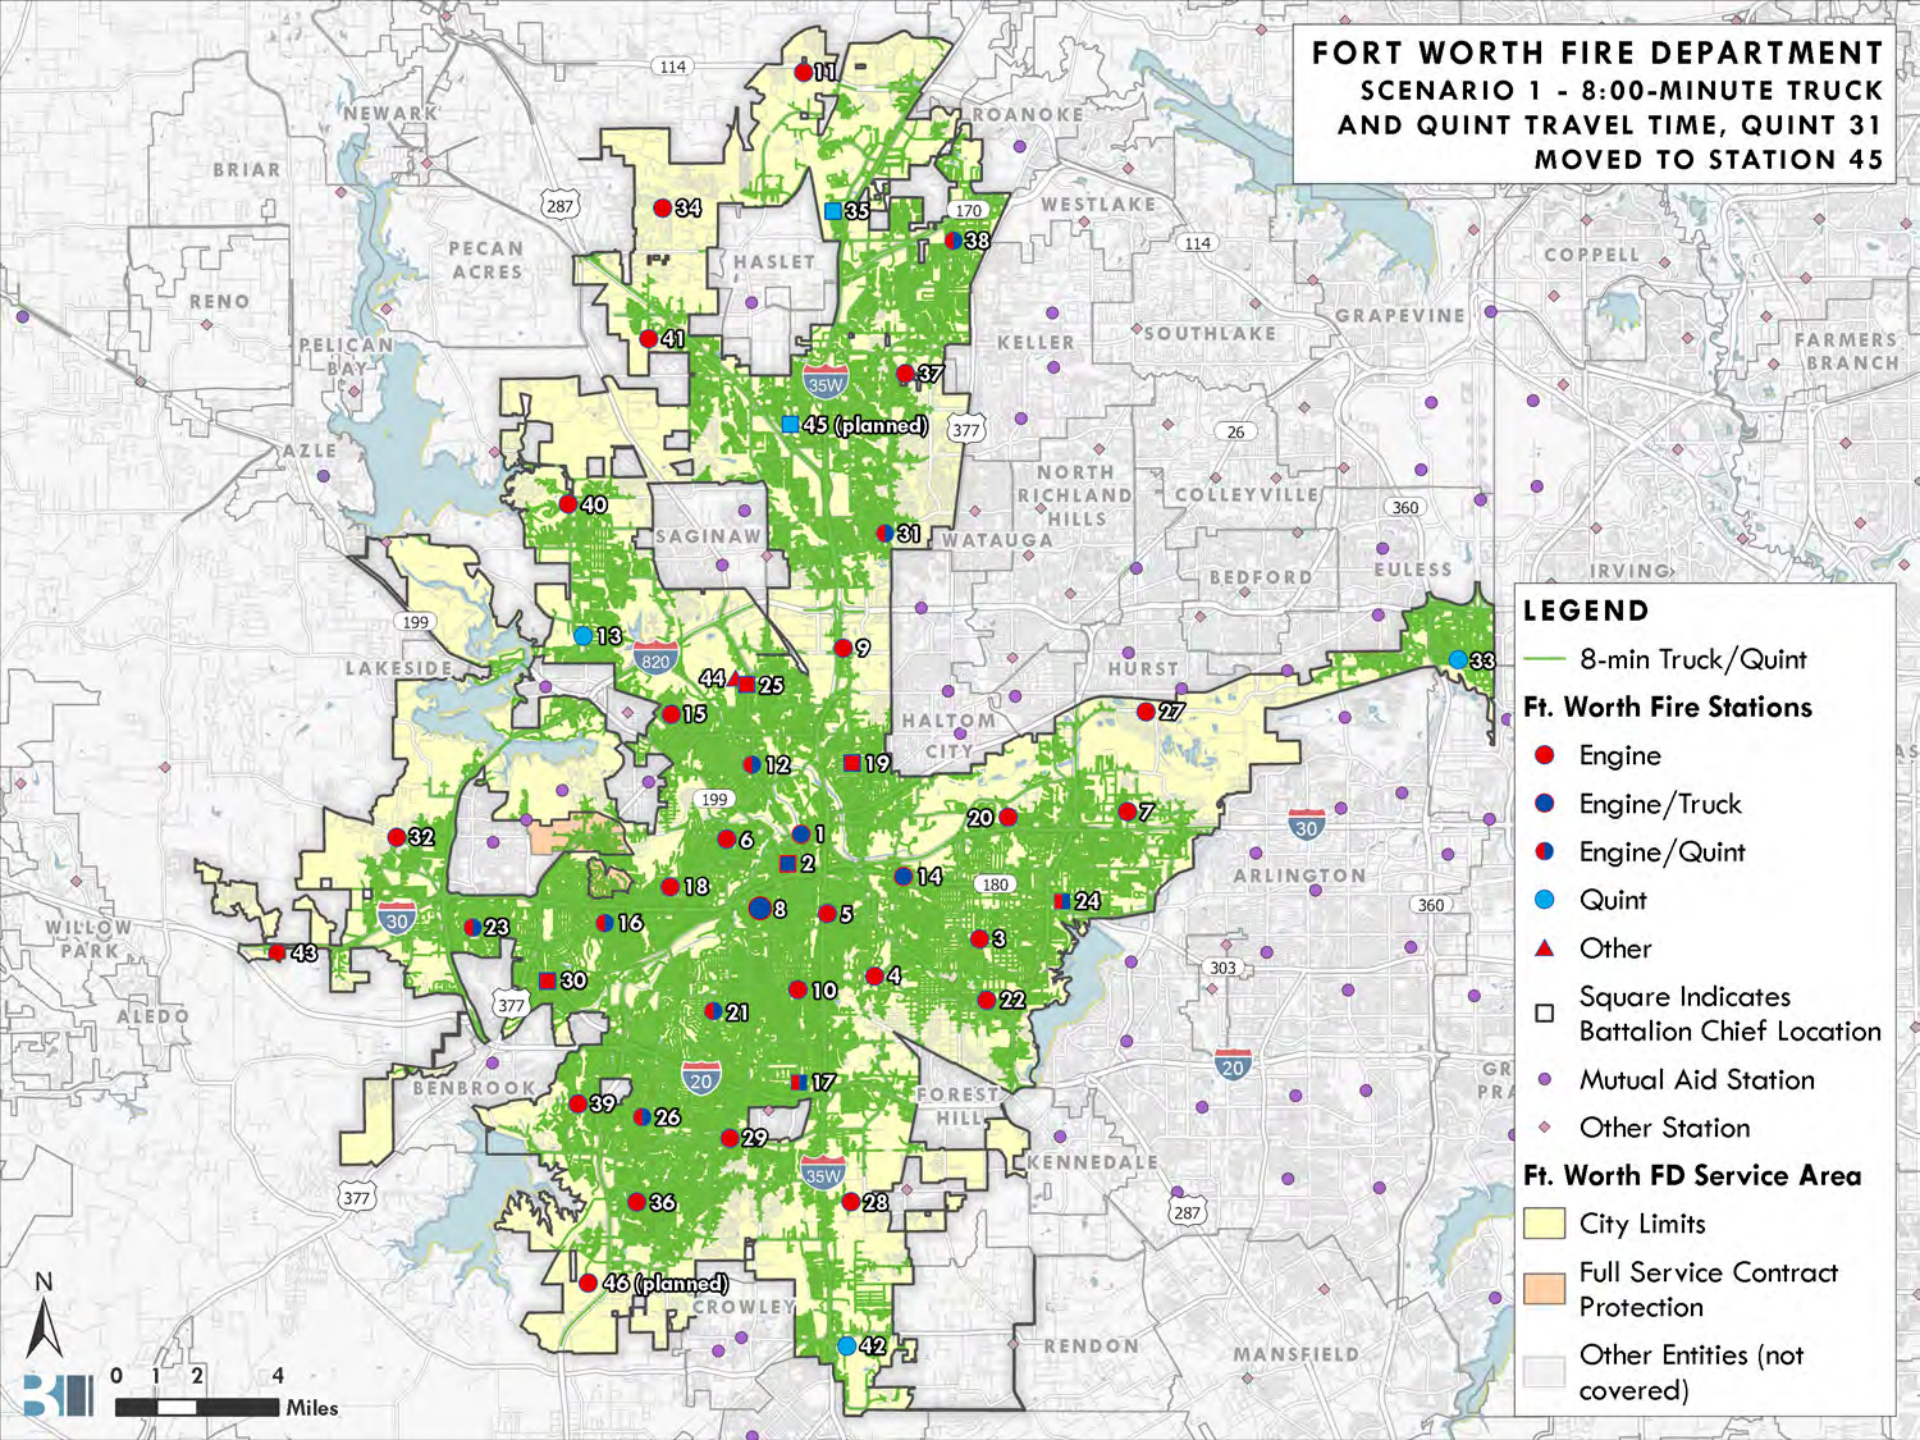

**FORT WORTH FIRE DEPARTMENT
SCENARIO 1 - 8:00-MINUTE TRUCK
AND QUINT TRAVEL TIME, QUINT 31
MOVED TO STATION 45**

LEGEND

- 8-min Truck/Quint
- **Ft. Worth Fire Stations**
- Engine
- Engine/Truck
- Engine/Quint
- Quint
- ▲ Other
- Square Indicates Battalion Chief Location
- Mutual Aid Station
- Other Station
- **Ft. Worth FD Service Area**
- City Limits
- Full Service Contract Protection
- Other Entities (not covered)