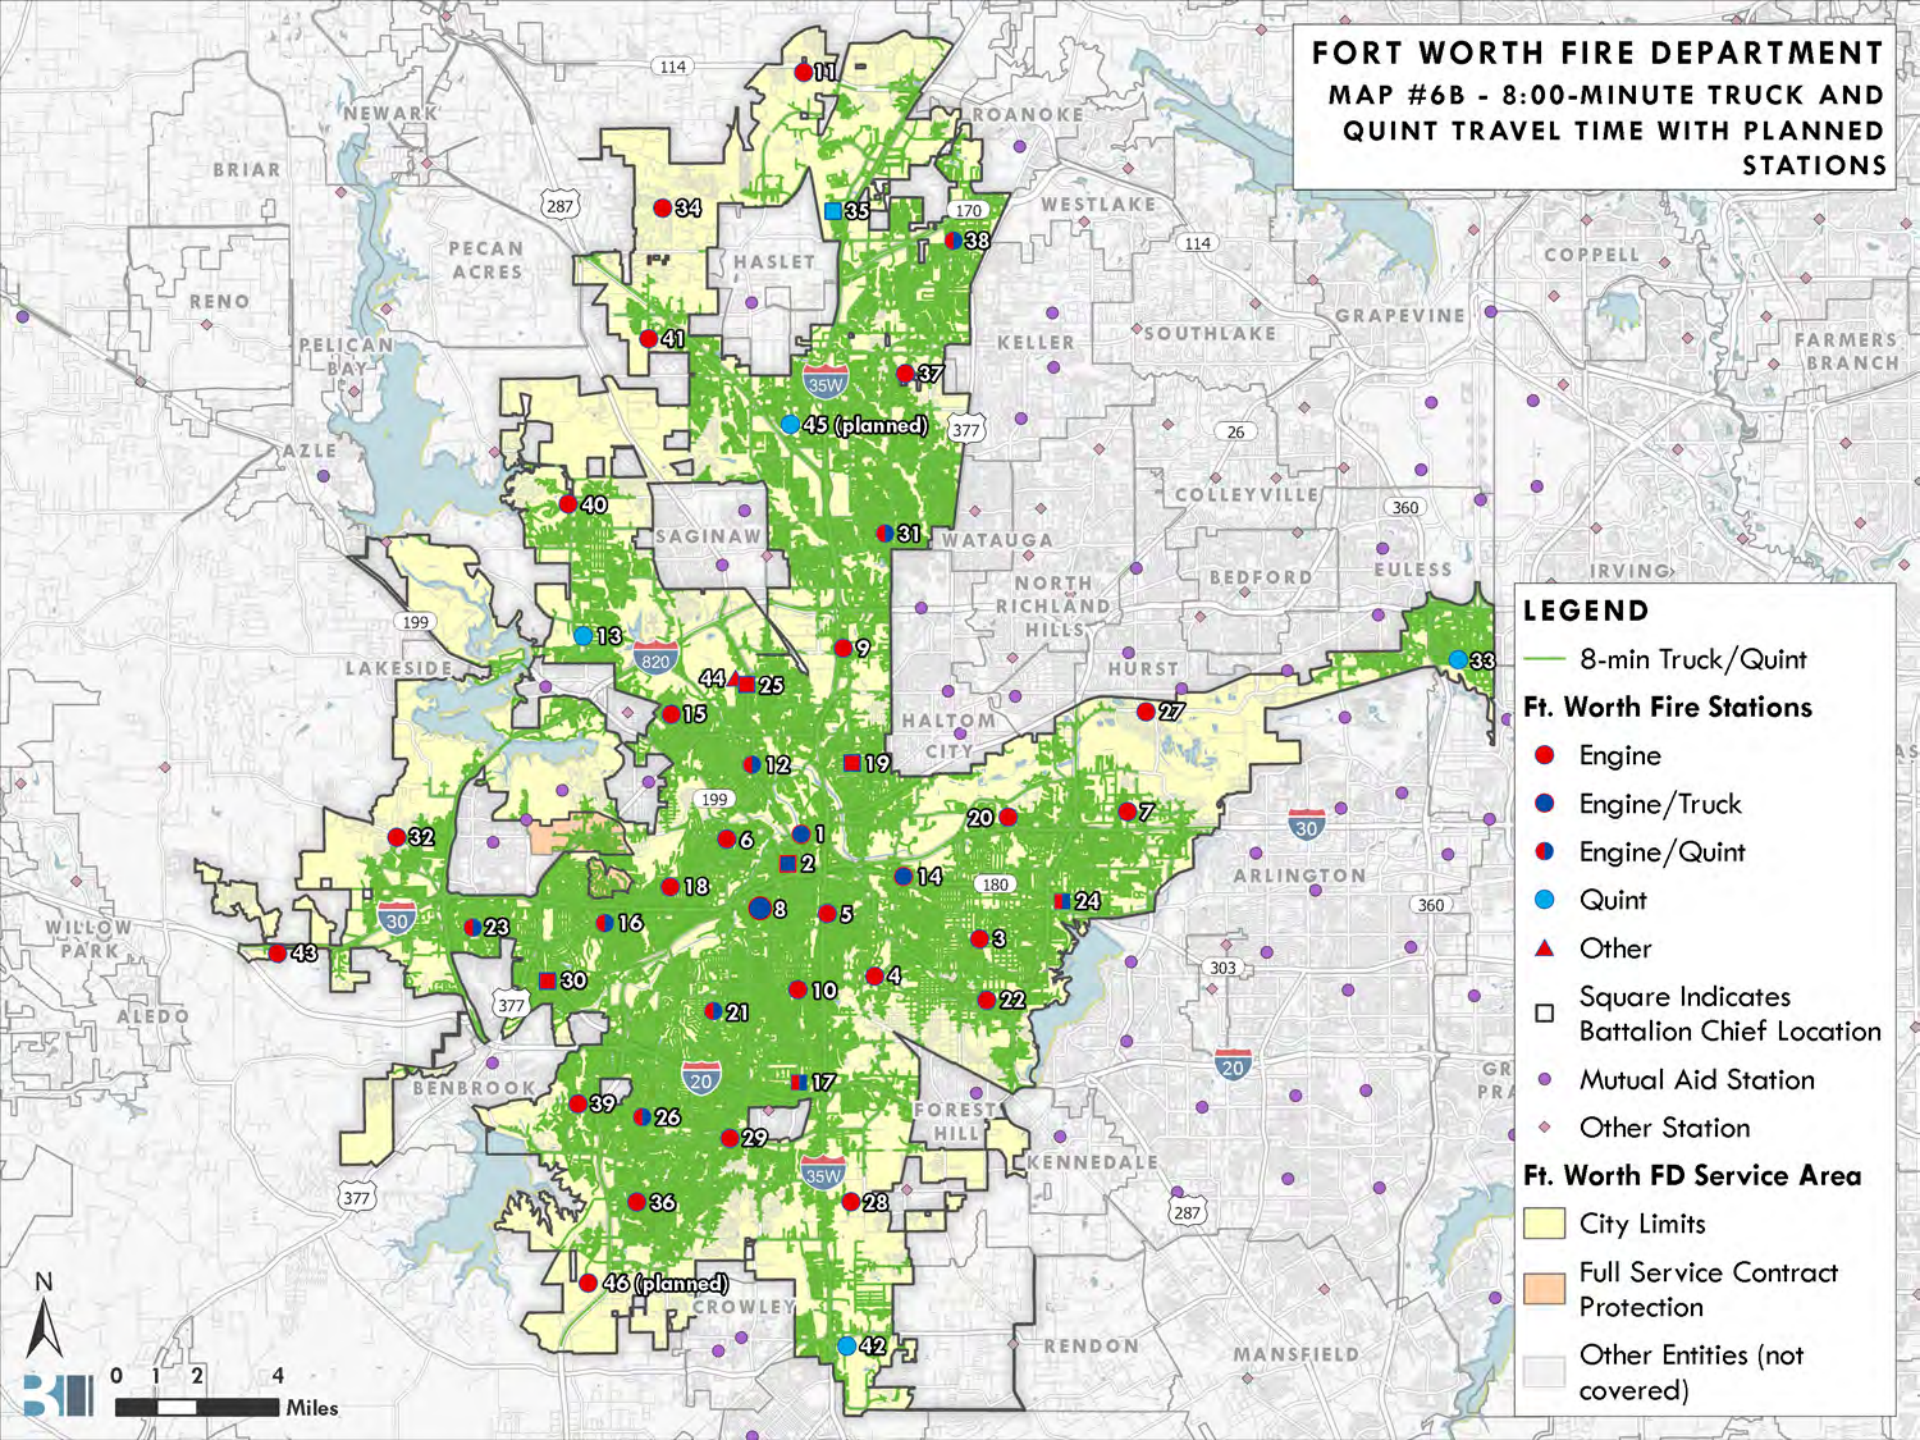

**FORT WORTH FIRE DEPARTMENT
MAP #6 - 8:00-MINUTE TRUCK
TRAVEL TIME**

LEGEND

- 8-min Truck
- Ft. Worth Fire Stations**
 - Engine
 - Engine/Truck
 - Engine/Quint
 - Quint
 - Other
- Square Indicates Battalion Chief Location
- Mutual Aid Station
- Other Station
- Ft. Worth FD Service Area**
 - City Limits
 - Full Service Contract Protection
 - Other Entities (not covered)

FORT WORTH FIRE DEPARTMENT MAP #6A - 8:00-MINUTE TRUCK AND QUINT TRAVEL TIME

LEGEND

- 8-min Truck/Quint
- Ft. Worth Fire Stations**
- Engine
- Engine/Truck
- Engine/Quint
- Quint
- ▲ Other
- Square Indicates Battalion Chief Location
- Mutual Aid Station
- ◆ Other Station
- Ft. Worth FD Service Area**
- City Limits
- Full Service Contract Protection
- Other Entities (not covered)

**FORT WORTH FIRE DEPARTMENT
MAP #6B - 8:00-MINUTE TRUCK AND
QUINT TRAVEL TIME WITH PLANNED
STATIONS**

LEGEND

- 8-min Truck/Quint
- Ft. Worth Fire Stations**
- Engine
- Engine/Truck
- Engine/Quint
- Quint
- ▲ Other
- Square Indicates Battalion Chief Location
- Mutual Aid Station
- ◆ Other Station
- Ft. Worth FD Service Area**
- City Limits
- Full Service Contract Protection
- Other Entities (not covered)