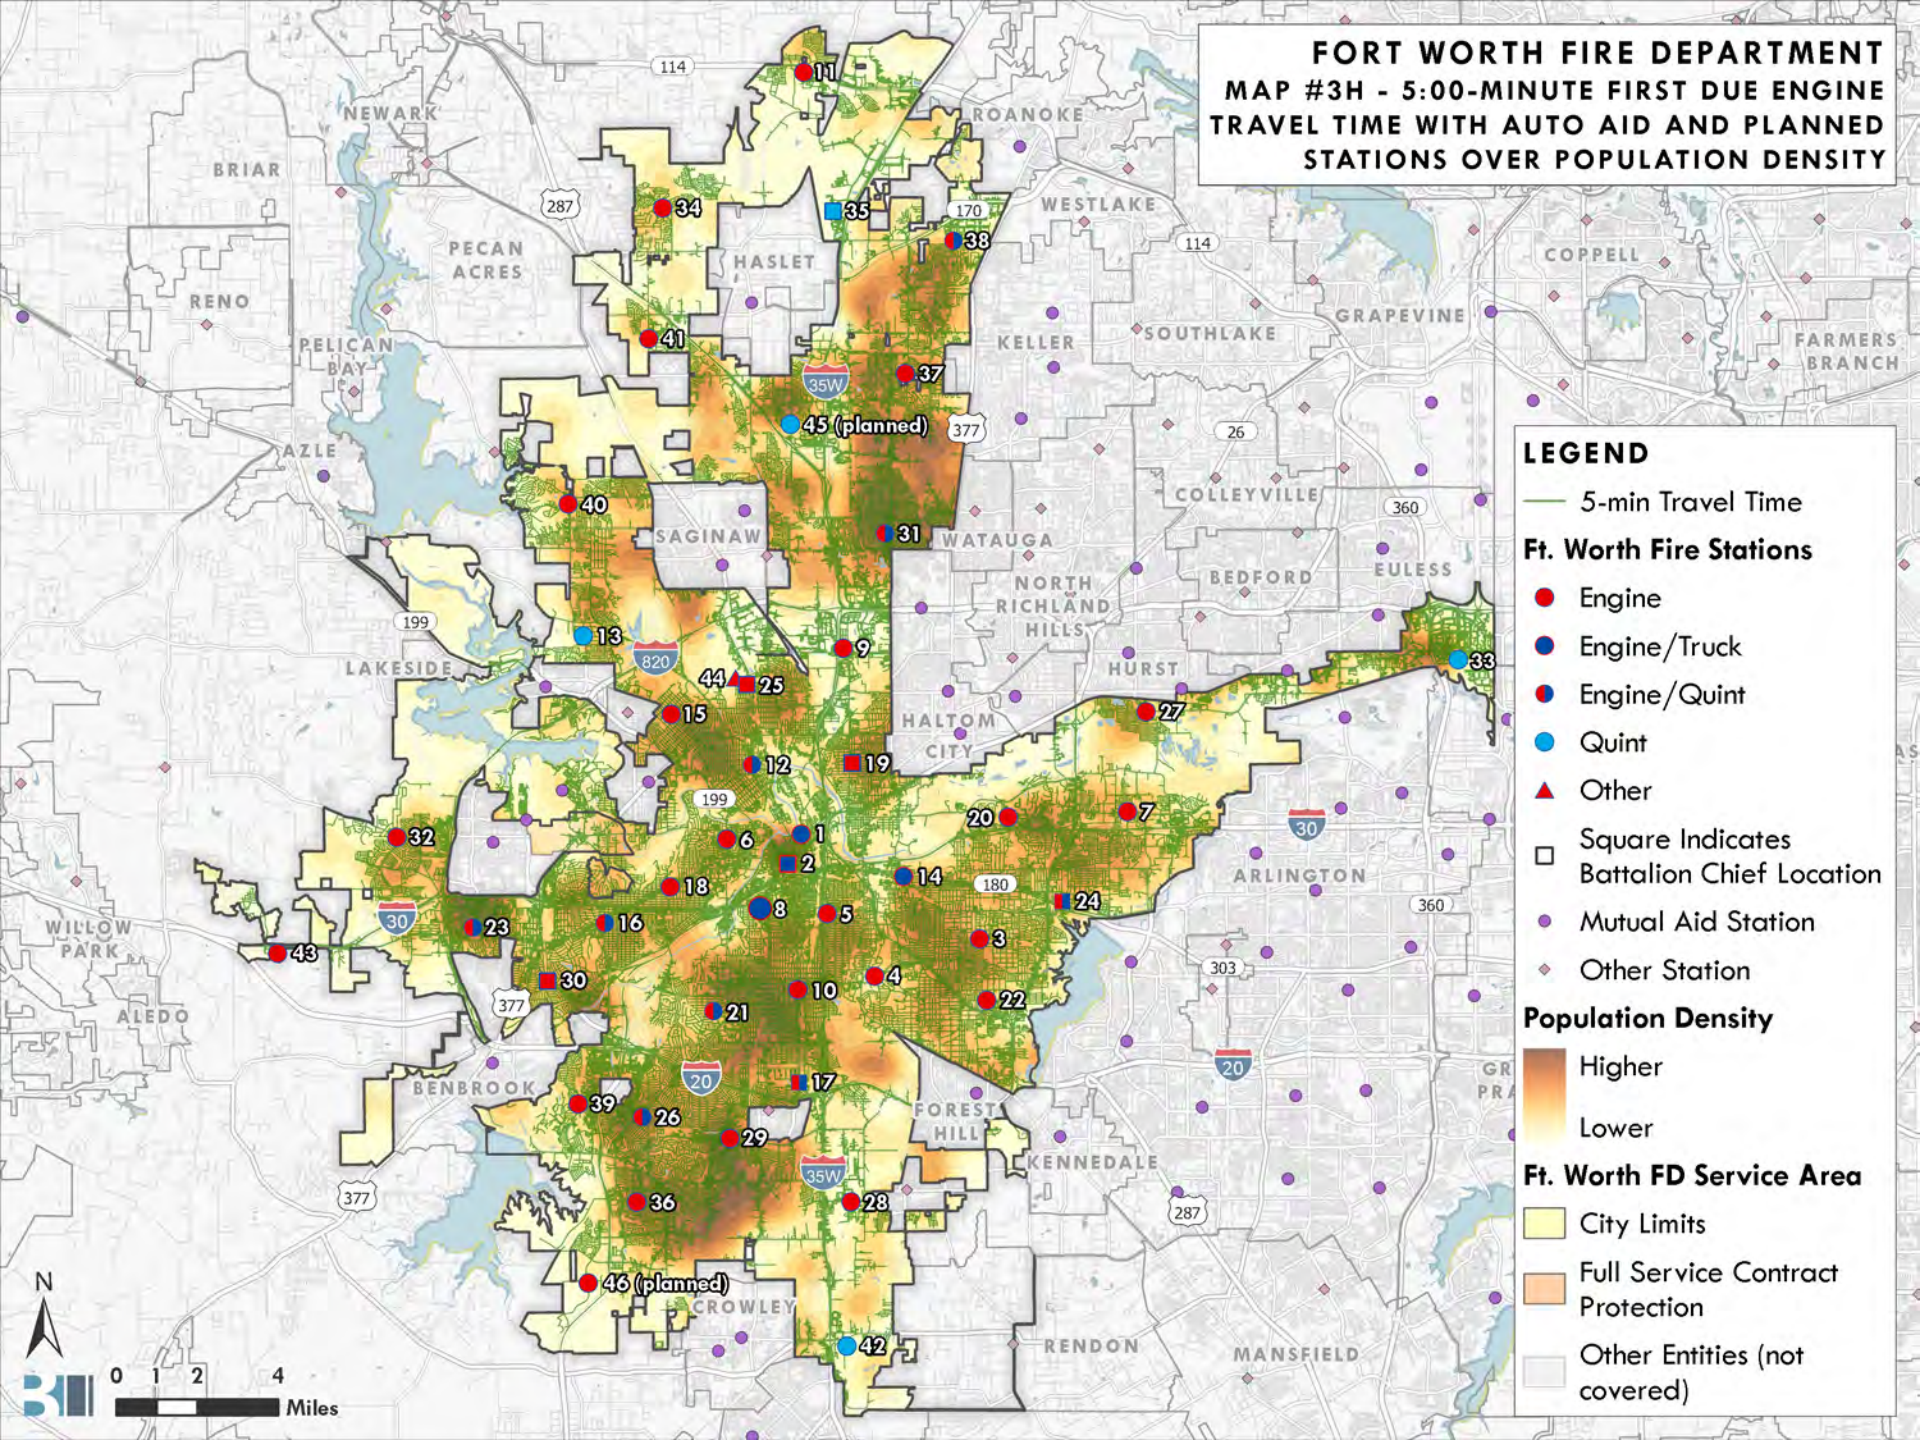

**FORT WORTH FIRE DEPARTMENT
MAP #3H - 5:00-MINUTE FIRST DUE ENGINE
TRAVEL TIME WITH AUTO AID AND PLANNED
STATIONS OVER POPULATION DENSITY**

1. **LEGEND**
- 5-min Travel Time
  - **Ft. Worth Fire Stations**
    - Engine
    - Engine/Truck
    - Engine/Quint
    - Quint
    - ▲ Other
    - Square Indicates Battalion Chief Location
    - Mutual Aid Station
    - Other Station
  - **Population Density**
    - Higher
    - Lower
  - **Ft. Worth FD Service Area**
    - City Limits
    - Full Service Contract Protection
    - Other Entities (not covered)