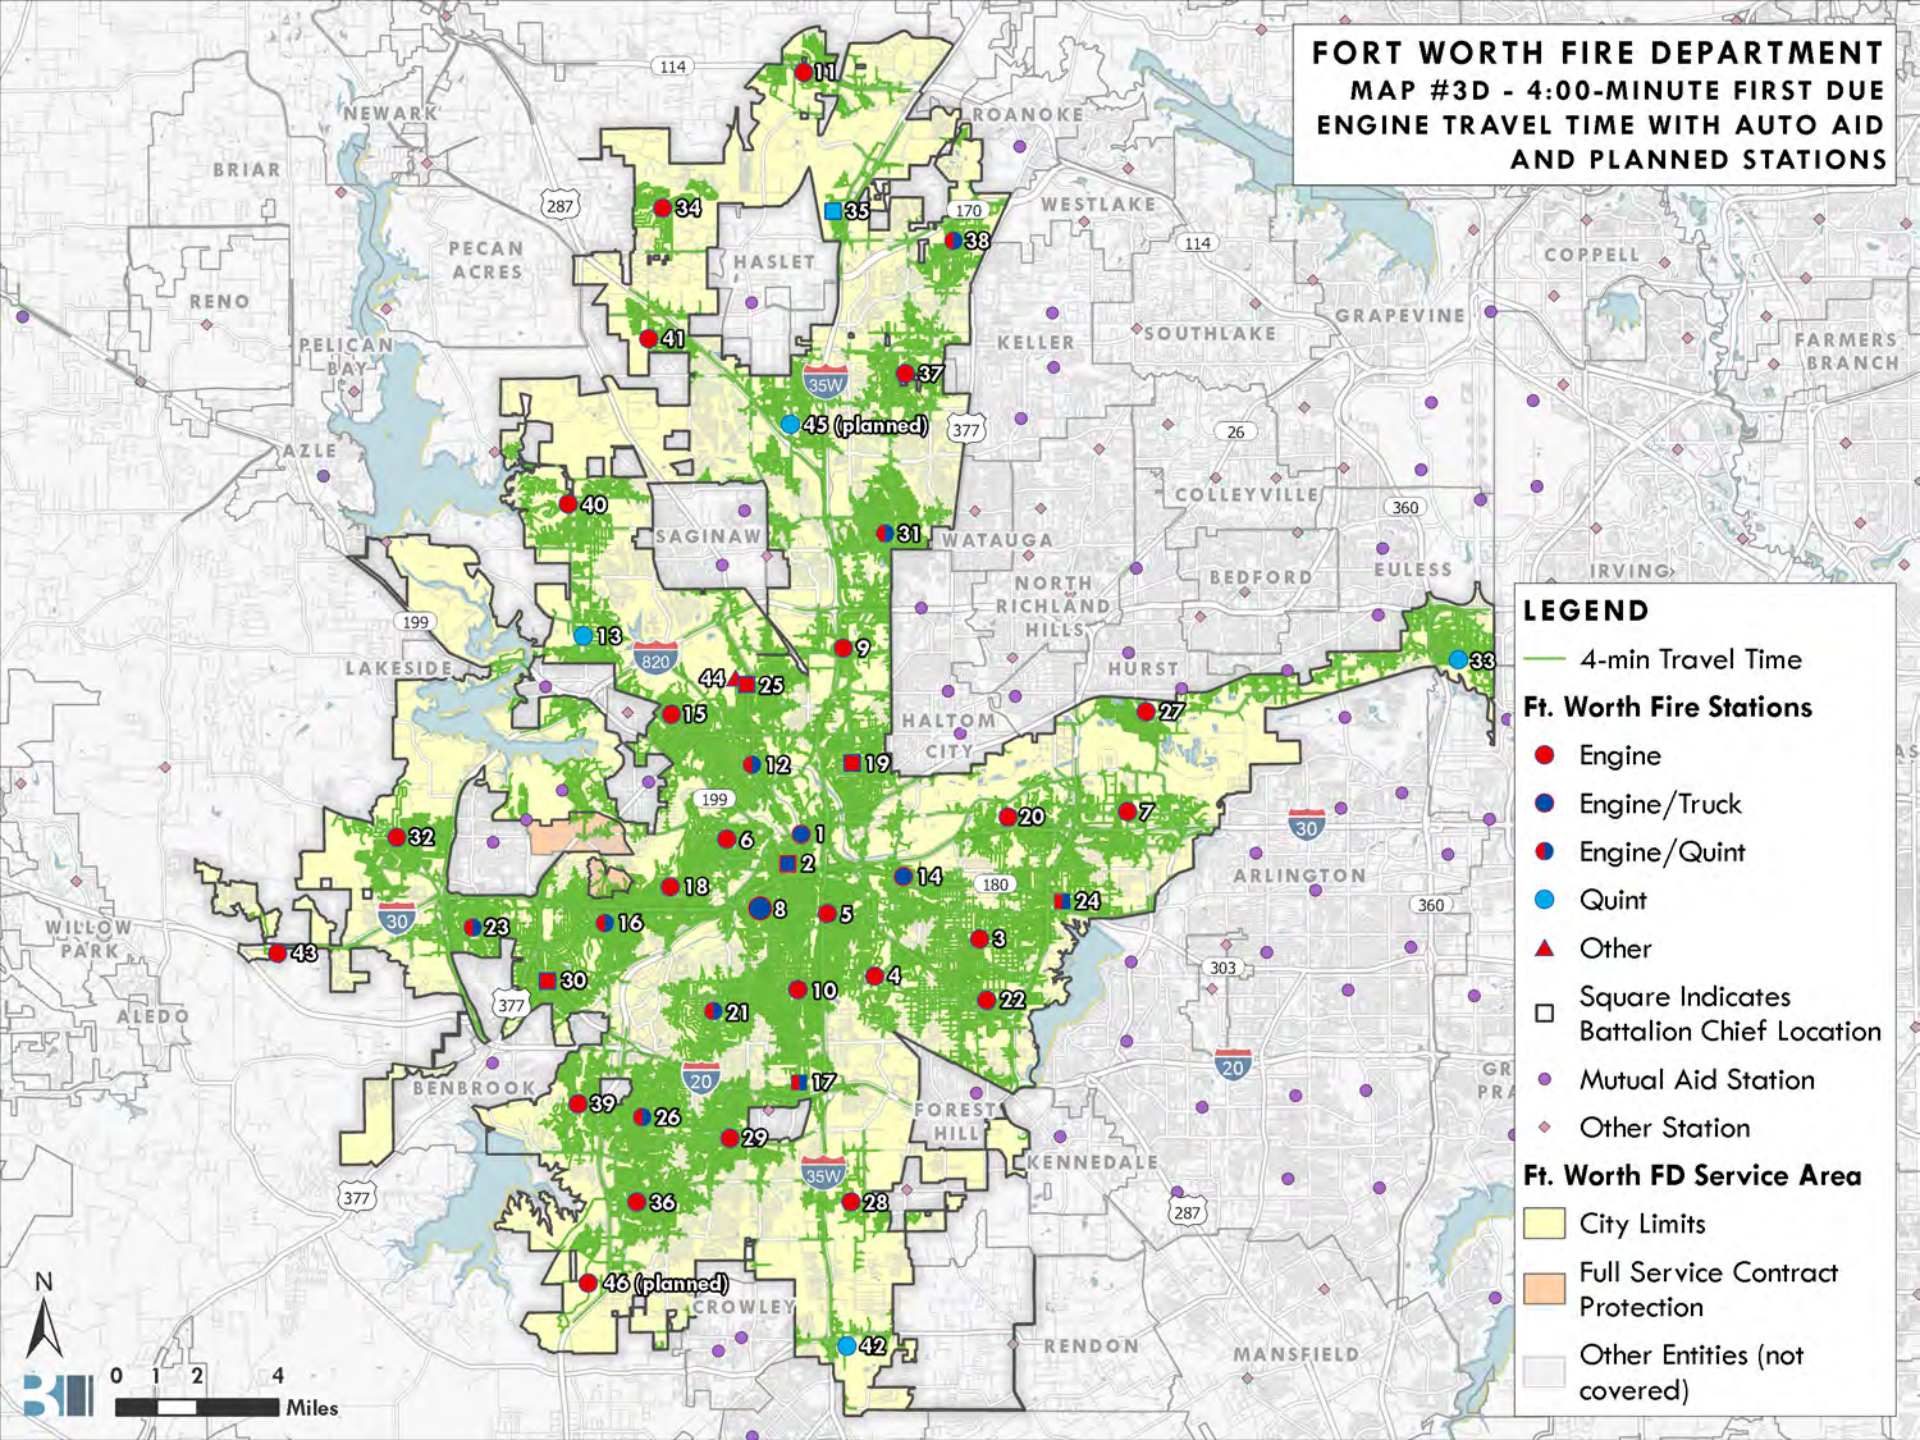

Ft. Worth FD Service Area

- City Limits
- Full Service Contract Protection
- Other Entities (not covered)

**FORT WORTH FIRE DEPARTMENT
MAP #3C - 4:00-MINUTE FIRST DUE
ENGINE TRAVEL TIME WITH AUTO AID
STATIONS AND W/ CONGESTION**

LEGEND

- 4-min w/Congestion
- 4-min Auto Aid

Ft. Worth Fire Stations

- Engine
- Engine/Truck
- Engine/Quint
- Quint
- ▲ Other
- Square Indicates Battalion Chief Location
- Mutual Aid Station
- ◆ Other Station

Ft. Worth FD Service Area

- City Limits
- Full Service Contract Protection
- Other Entities (not covered)

**FORT WORTH FIRE DEPARTMENT
MAP #3D - 4:00-MINUTE FIRST DUE
ENGINE TRAVEL TIME WITH AUTO AID
AND PLANNED STATIONS**

LEGEND

- 4-min Travel Time
- Ft. Worth Fire Stations**
 - Engine
 - Engine/Truck
 - ● Engine/Quint
 - Quint
 - ▲ Other
- Square Indicates Battalion Chief Location
- Mutual Aid Station
- ◆ Other Station
- Ft. Worth FD Service Area**
 - City Limits
 - Full Service Contract Protection
 - Other Entities (not covered)