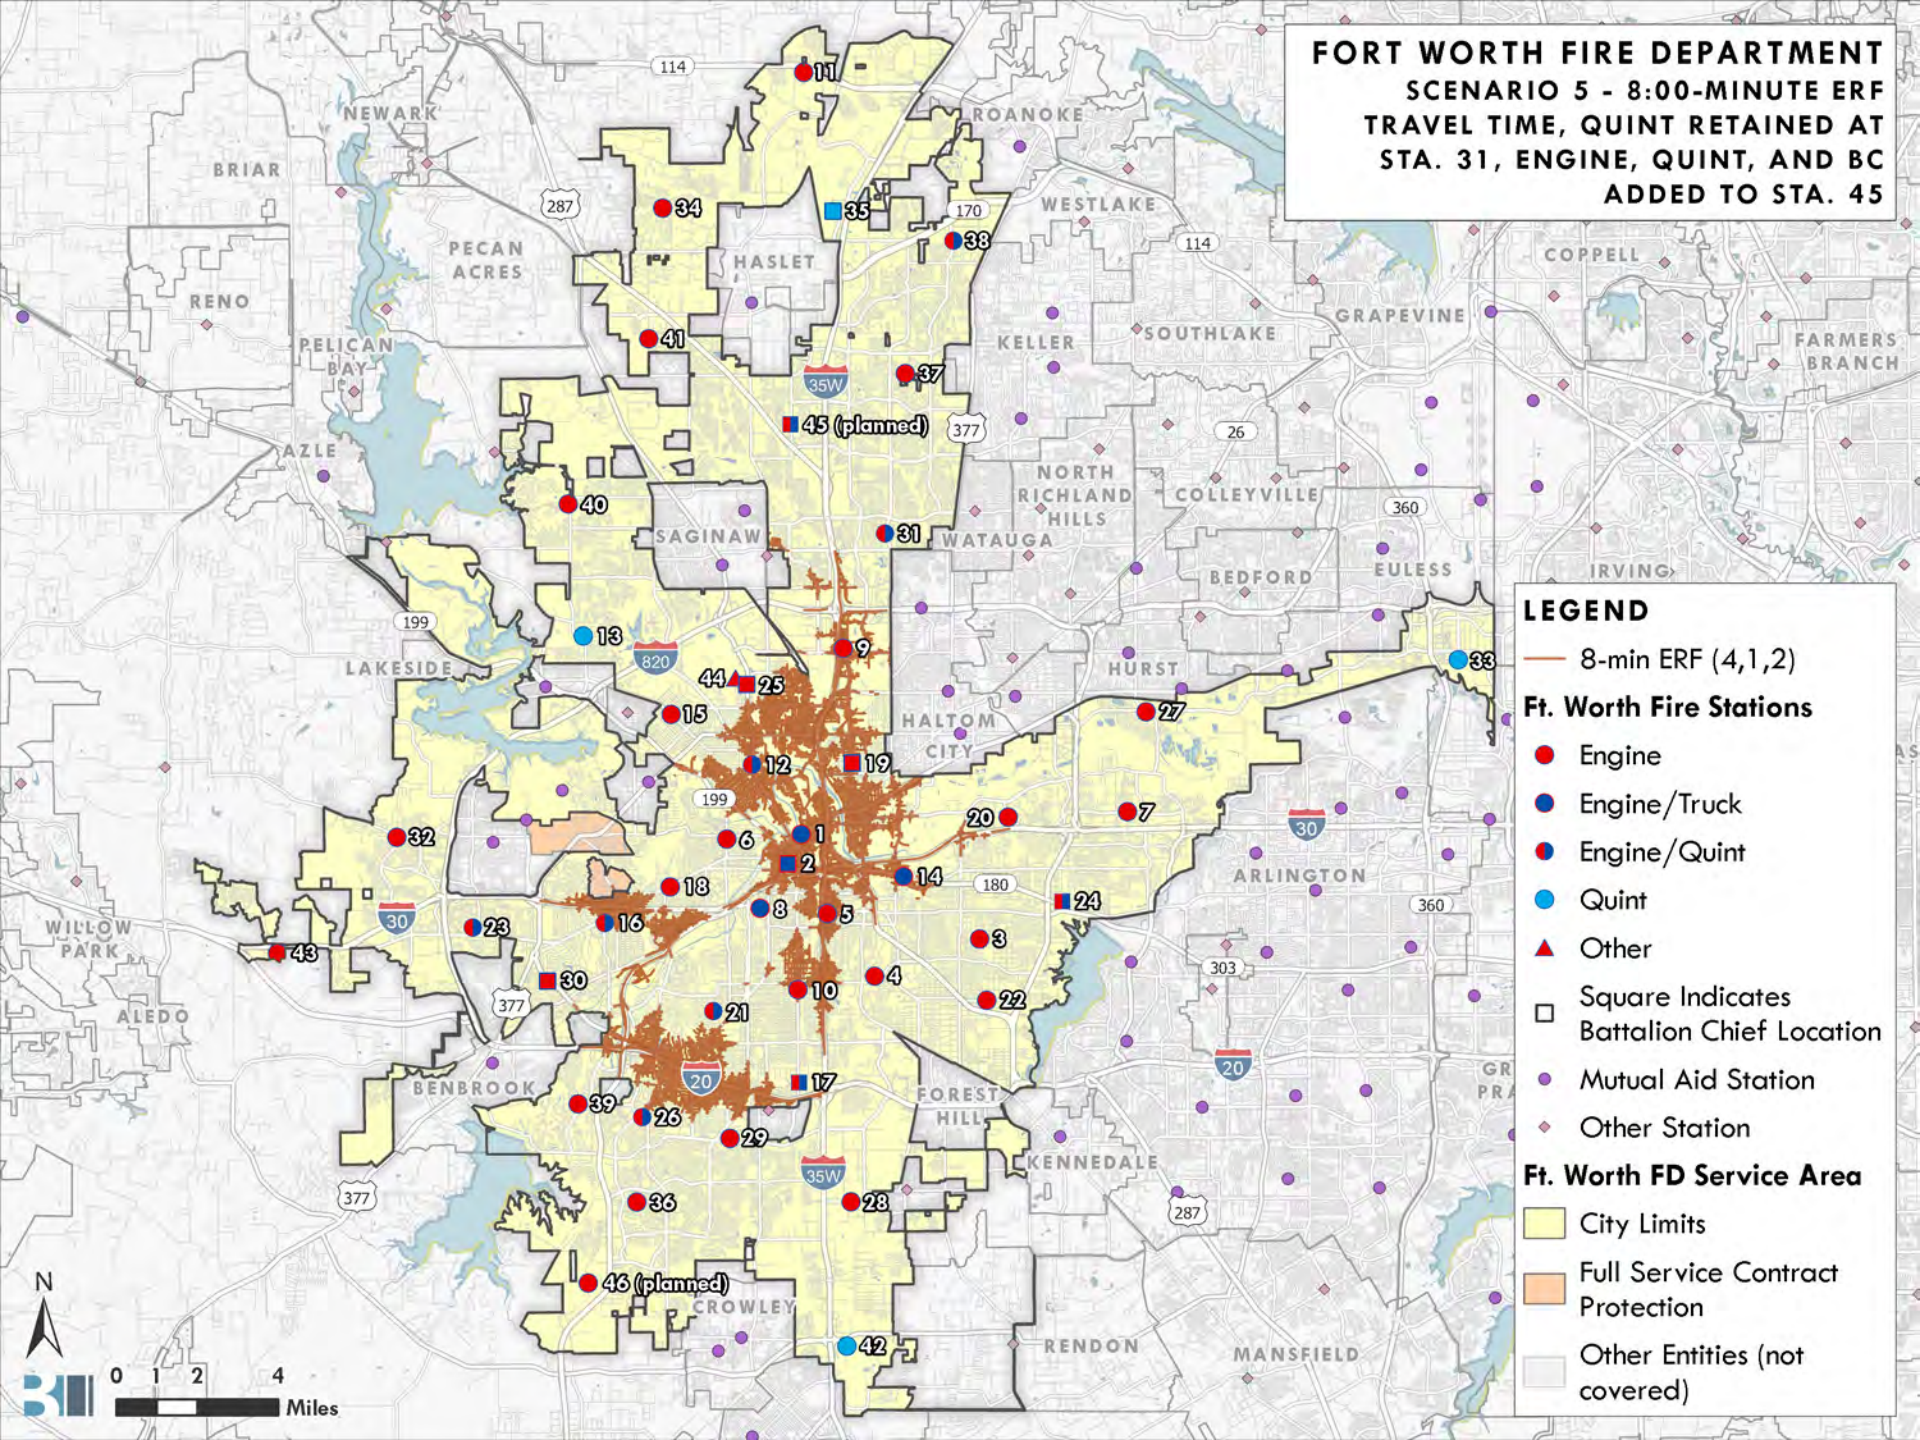

**FORT WORTH FIRE DEPARTMENT
SCENARIO 5 - 8:00-MINUTE ERF
TRAVEL TIME, QUINT RETAINED AT
STA. 31, ENGINE, QUINT, AND BC
ADDED TO STA. 45**

LEGEND

- 8-min ERF (4,1,2)
- **Ft. Worth Fire Stations**
- Engine
- Engine/Truck
- Engine/Quint
- Quint
- ▲ Other
- Square Indicates Battalion Chief Location
- Mutual Aid Station
- Other Station
- **Ft. Worth FD Service Area**
- City Limits
- Full Service Contract Protection
- Other Entities (not covered)