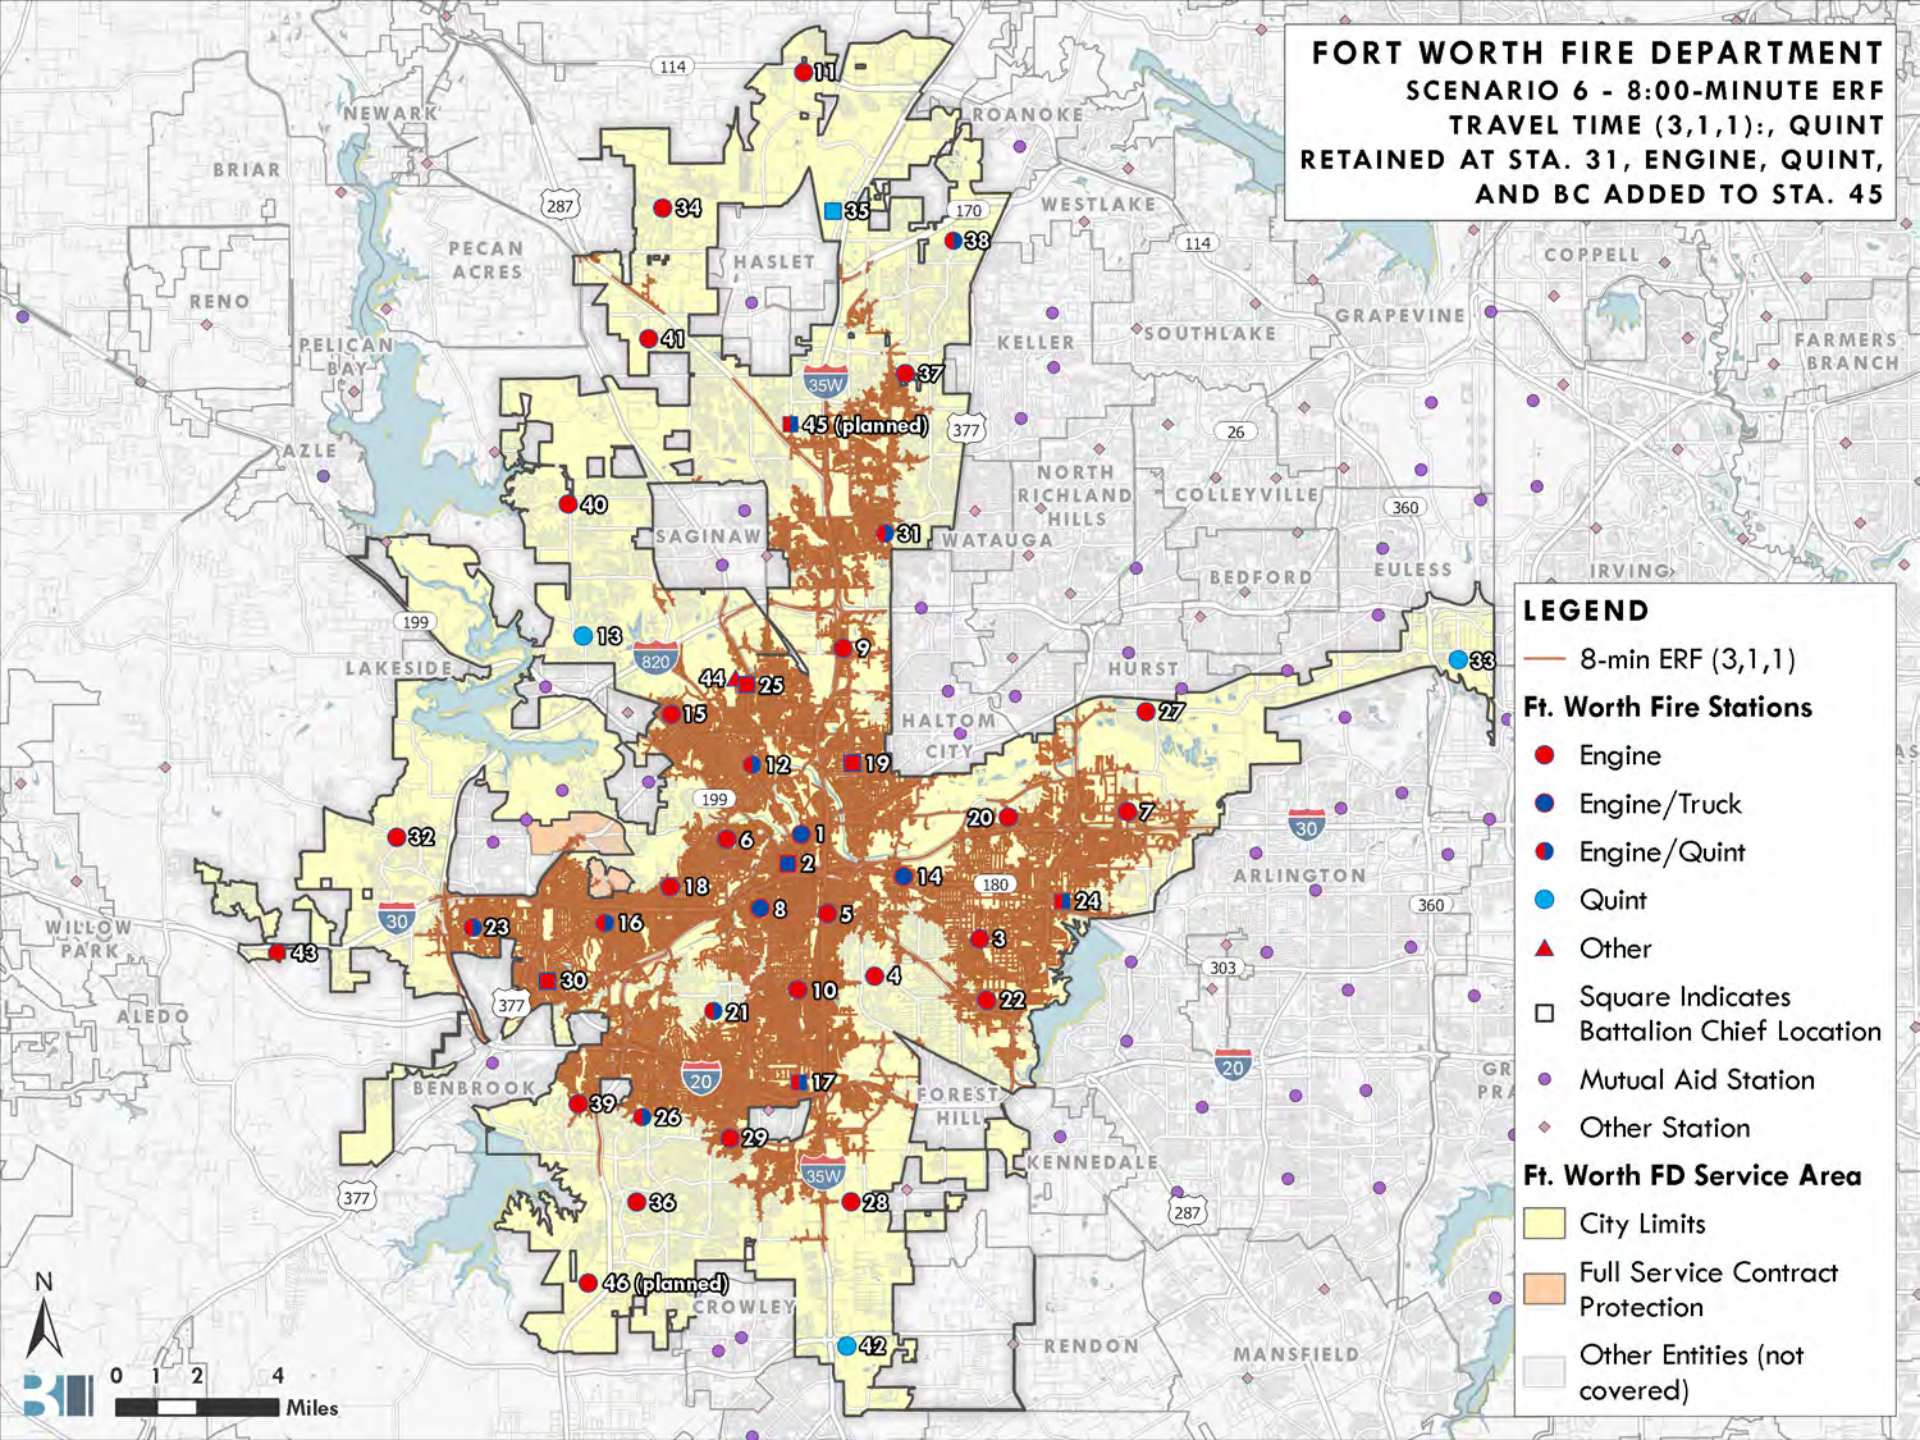

**FORT WORTH FIRE DEPARTMENT
SCENARIO 6 - 8:00-MINUTE ERF
TRAVEL TIME (3,1,1); QUINT
RETAINED AT STA. 31, ENGINE, QUINT,
AND BC ADDED TO STA. 45**

LEGEND

- 8-min ERF (3,1,1)
- **Ft. Worth Fire Stations**
  - Engine
  - Engine/Truck
  - Engine/Quint
  - Quint
  - Other
- Square Indicates Battalion Chief Location
- Mutual Aid Station
- Other Station
- **Ft. Worth FD Service Area**
  - City Limits
  - Full Service Contract Protection
  - Other Entities (not covered)