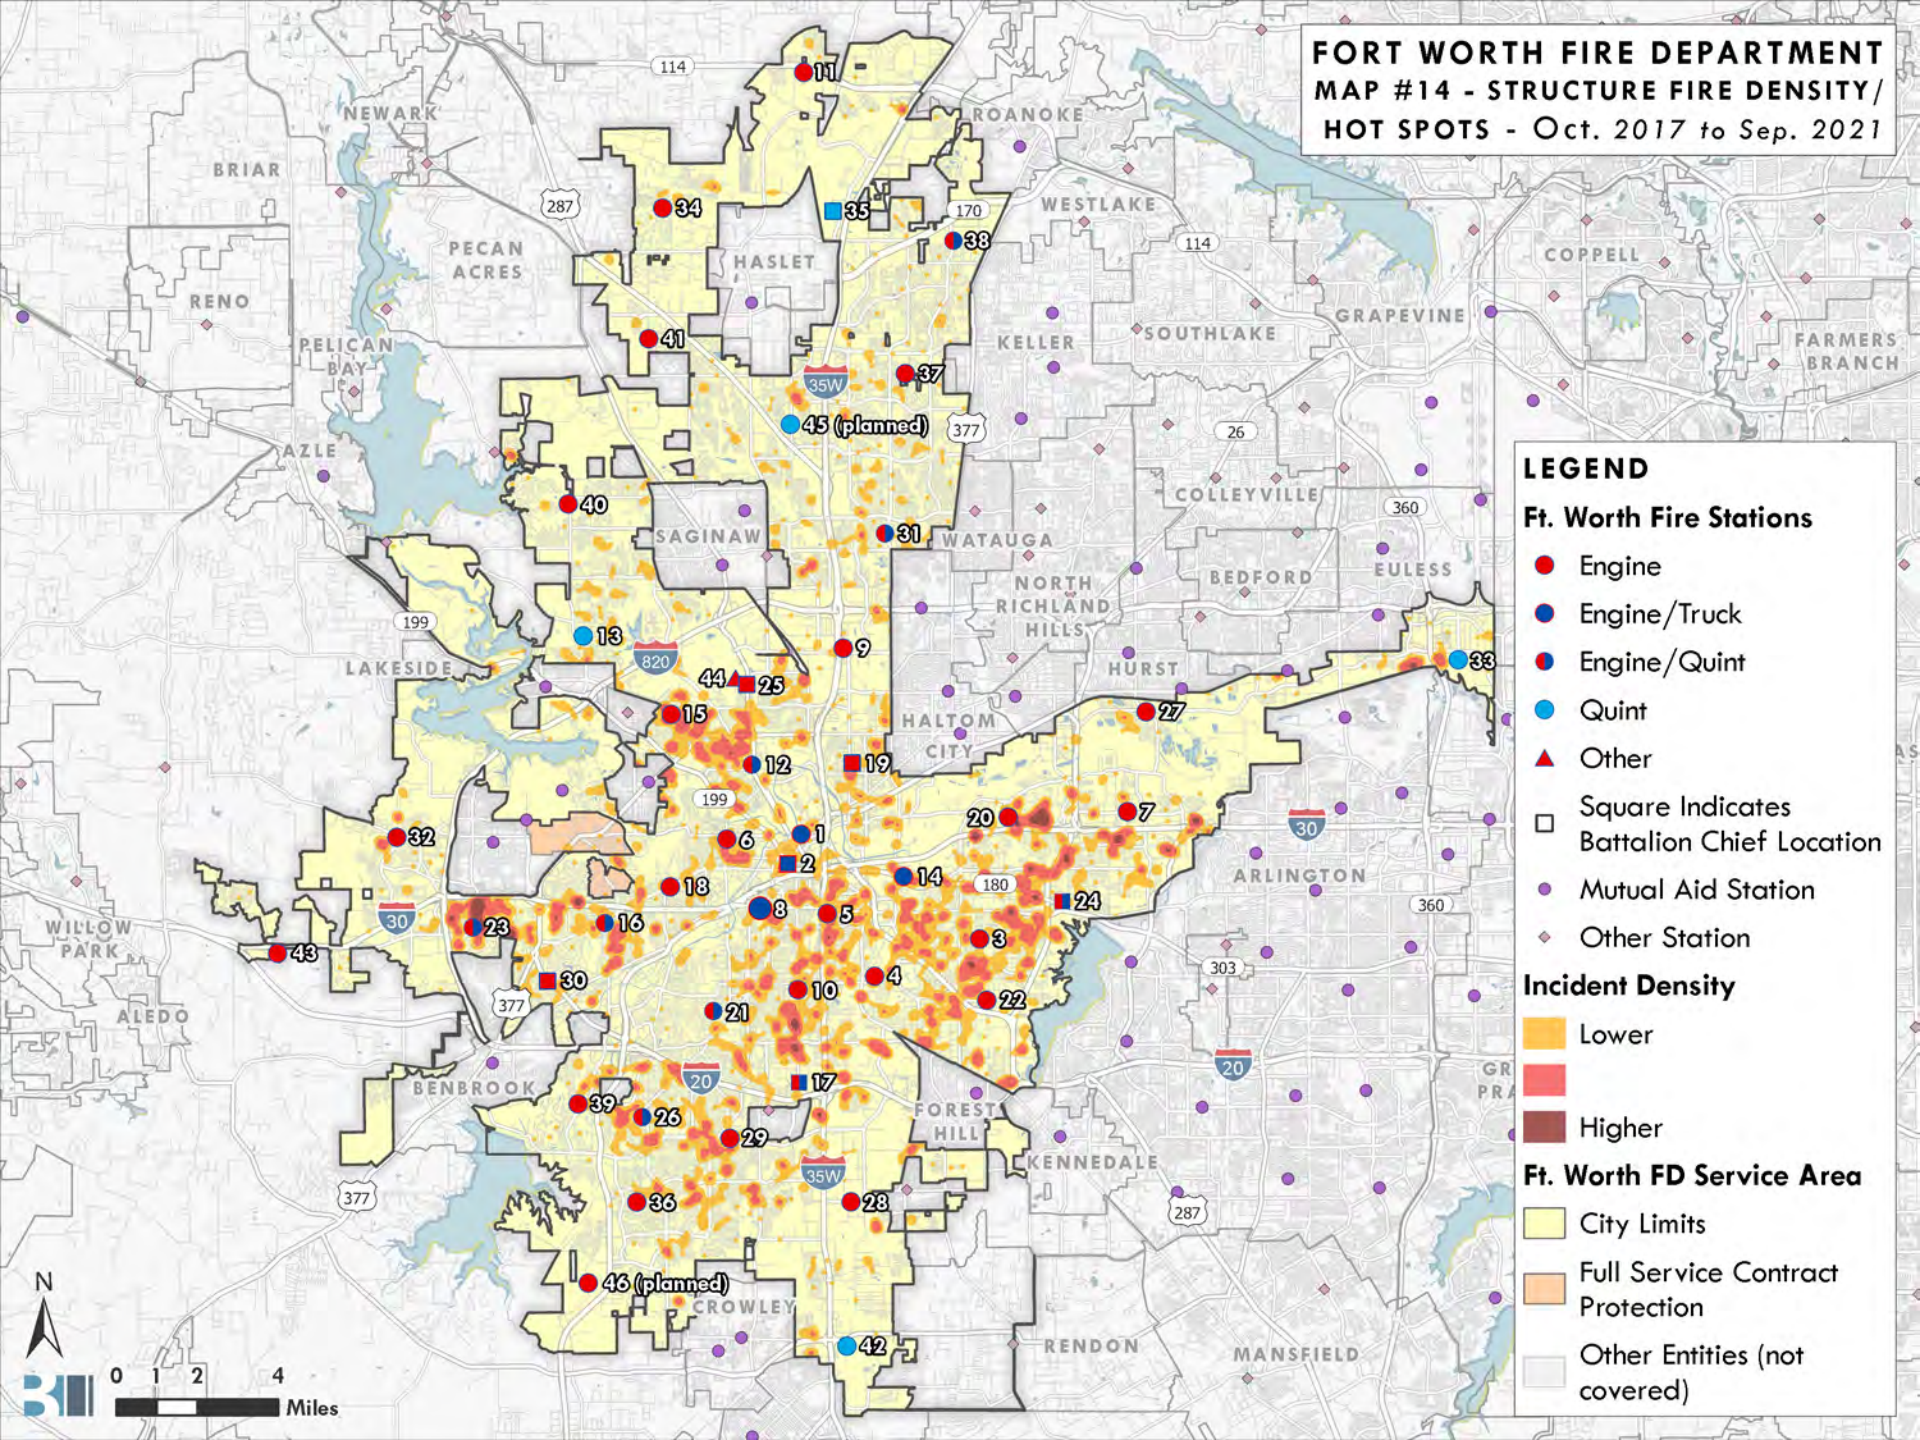

**FORT WORTH FIRE DEPARTMENT
MAP #14 - STRUCTURE FIRE DENSITY/
HOT SPOTS - Oct. 2017 to Sep. 2021**

LEGEND

Ft. Worth Fire Stations

- Engine
- Engine/Truck
- Engine/Quint
- Quint
- ▲ Other
- Square Indicates Battalion Chief Location
- Mutual Aid Station
- Other Station

Incident Density

- Lower
- Higher

Ft. Worth FD Service Area

- City Limits
- Full Service Contract Protection
- Other Entities (not covered)