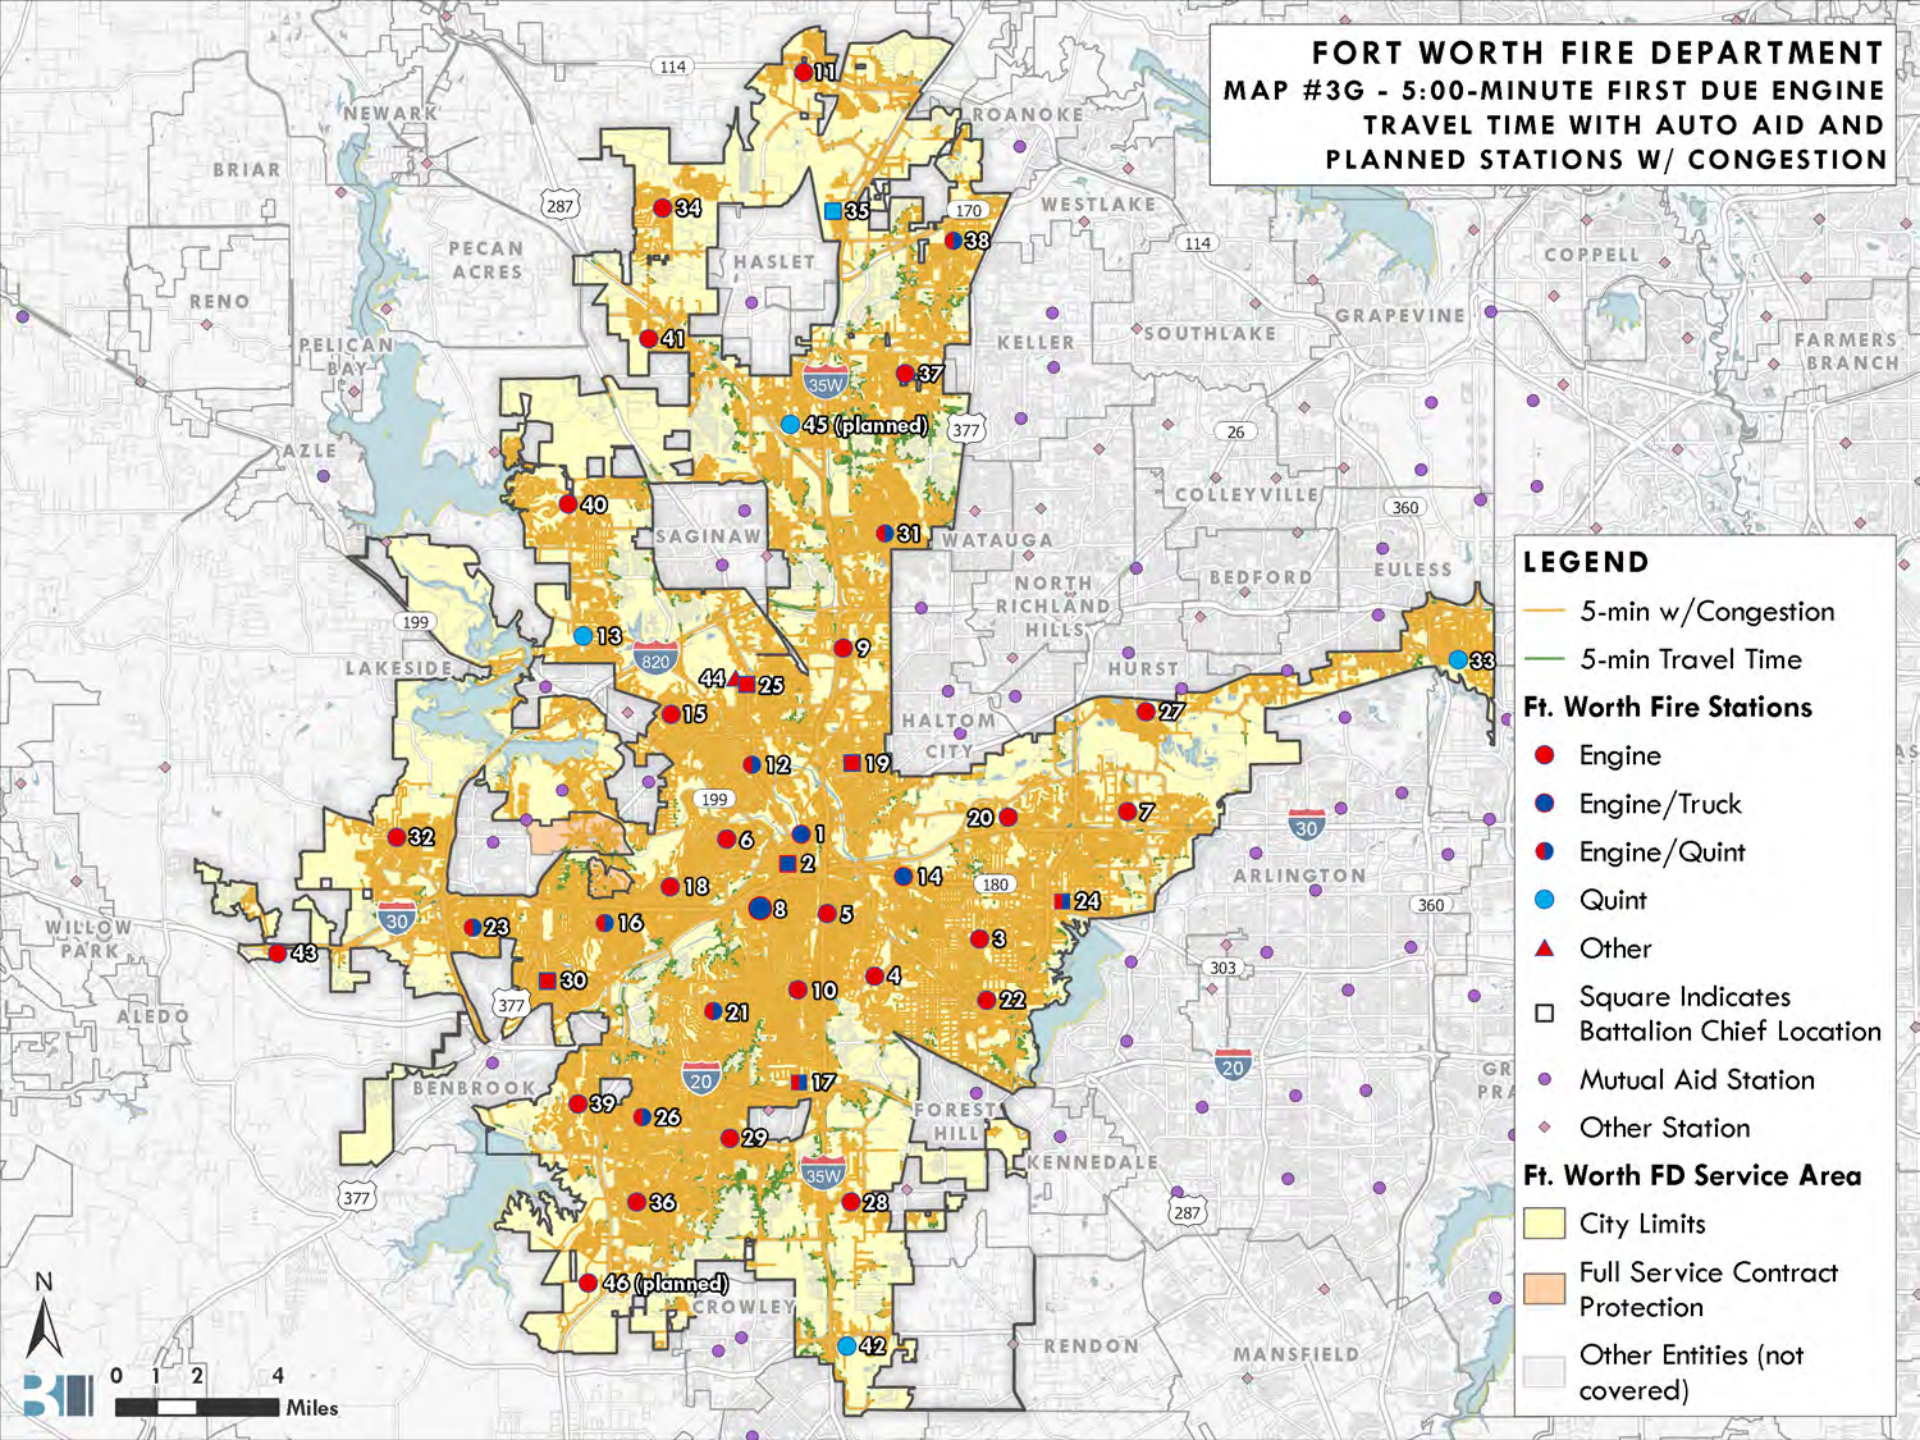

LEGEND

- 4-min Travel Time
- Ft. Worth Fire Stations**
 - Engine
 - Engine/Truck
 - ● Engine/Quint
 - Quint
 - ▲ Other
- Square Indicates Battalion Chief Location
- Mutual Aid Station
- ◆ Other Station
- Ft. Worth FD Service Area**
 - City Limits
 - Full Service Contract Protection
 - Other Entities (not covered)

**FORT WORTH FIRE DEPARTMENT
MAP #3E - 4:00-MINUTE FIRST DUE ENGINE
TRAVEL TIME WITH AUTO AID AND
PLANNED STATIONS W/ CONGESTION**

- LEGEND**
- 4-min w/Congestion
 - 4-min Auto Aid
- Ft. Worth Fire Stations**
- Engine
 - Engine/Truck
 - Engine/Quint
 - Quint
 - ▲ Other
 - Square Indicates Battalion Chief Location
 - Mutual Aid Station
 - ◆ Other Station
- Ft. Worth FD Service Area**
- City Limits
 - Full Service Contract Protection
 - Other Entities (not covered)

**FORT WORTH FIRE DEPARTMENT
MAP #3F - 5:00-MINUTE FIRST DUE
ENGINE TRAVEL TIME WITH AUTO AID
AND PLANNED STATIONS**

LEGEND

- 5-min Travel Time
- Ft. Worth Fire Stations**
- Engine
- Engine/Truck
- Engine/Quint
- Quint
- ▲ Other
- Square Indicates Battalion Chief Location
- Mutual Aid Station
- ◆ Other Station
- Ft. Worth FD Service Area**
- City Limits
- Full Service Contract Protection
- Other Entities (not covered)

**FORT WORTH FIRE DEPARTMENT
MAP #3G - 5:00-MINUTE FIRST DUE ENGINE
TRAVEL TIME WITH AUTO AID AND
PLANNED STATIONS W/ CONGESTION**

- LEGEND**
- 5-min w/Congestion
 - 5-min Travel Time
- Ft. Worth Fire Stations**
- Engine
 - Engine/Truck
 - Engine/Quint
 - Quint
 - ▲ Other
 - Square Indicates Battalion Chief Location
 - Mutual Aid Station
 - ◆ Other Station
- Ft. Worth FD Service Area**
- City Limits
 - Full Service Contract Protection
 - Other Entities (not covered)