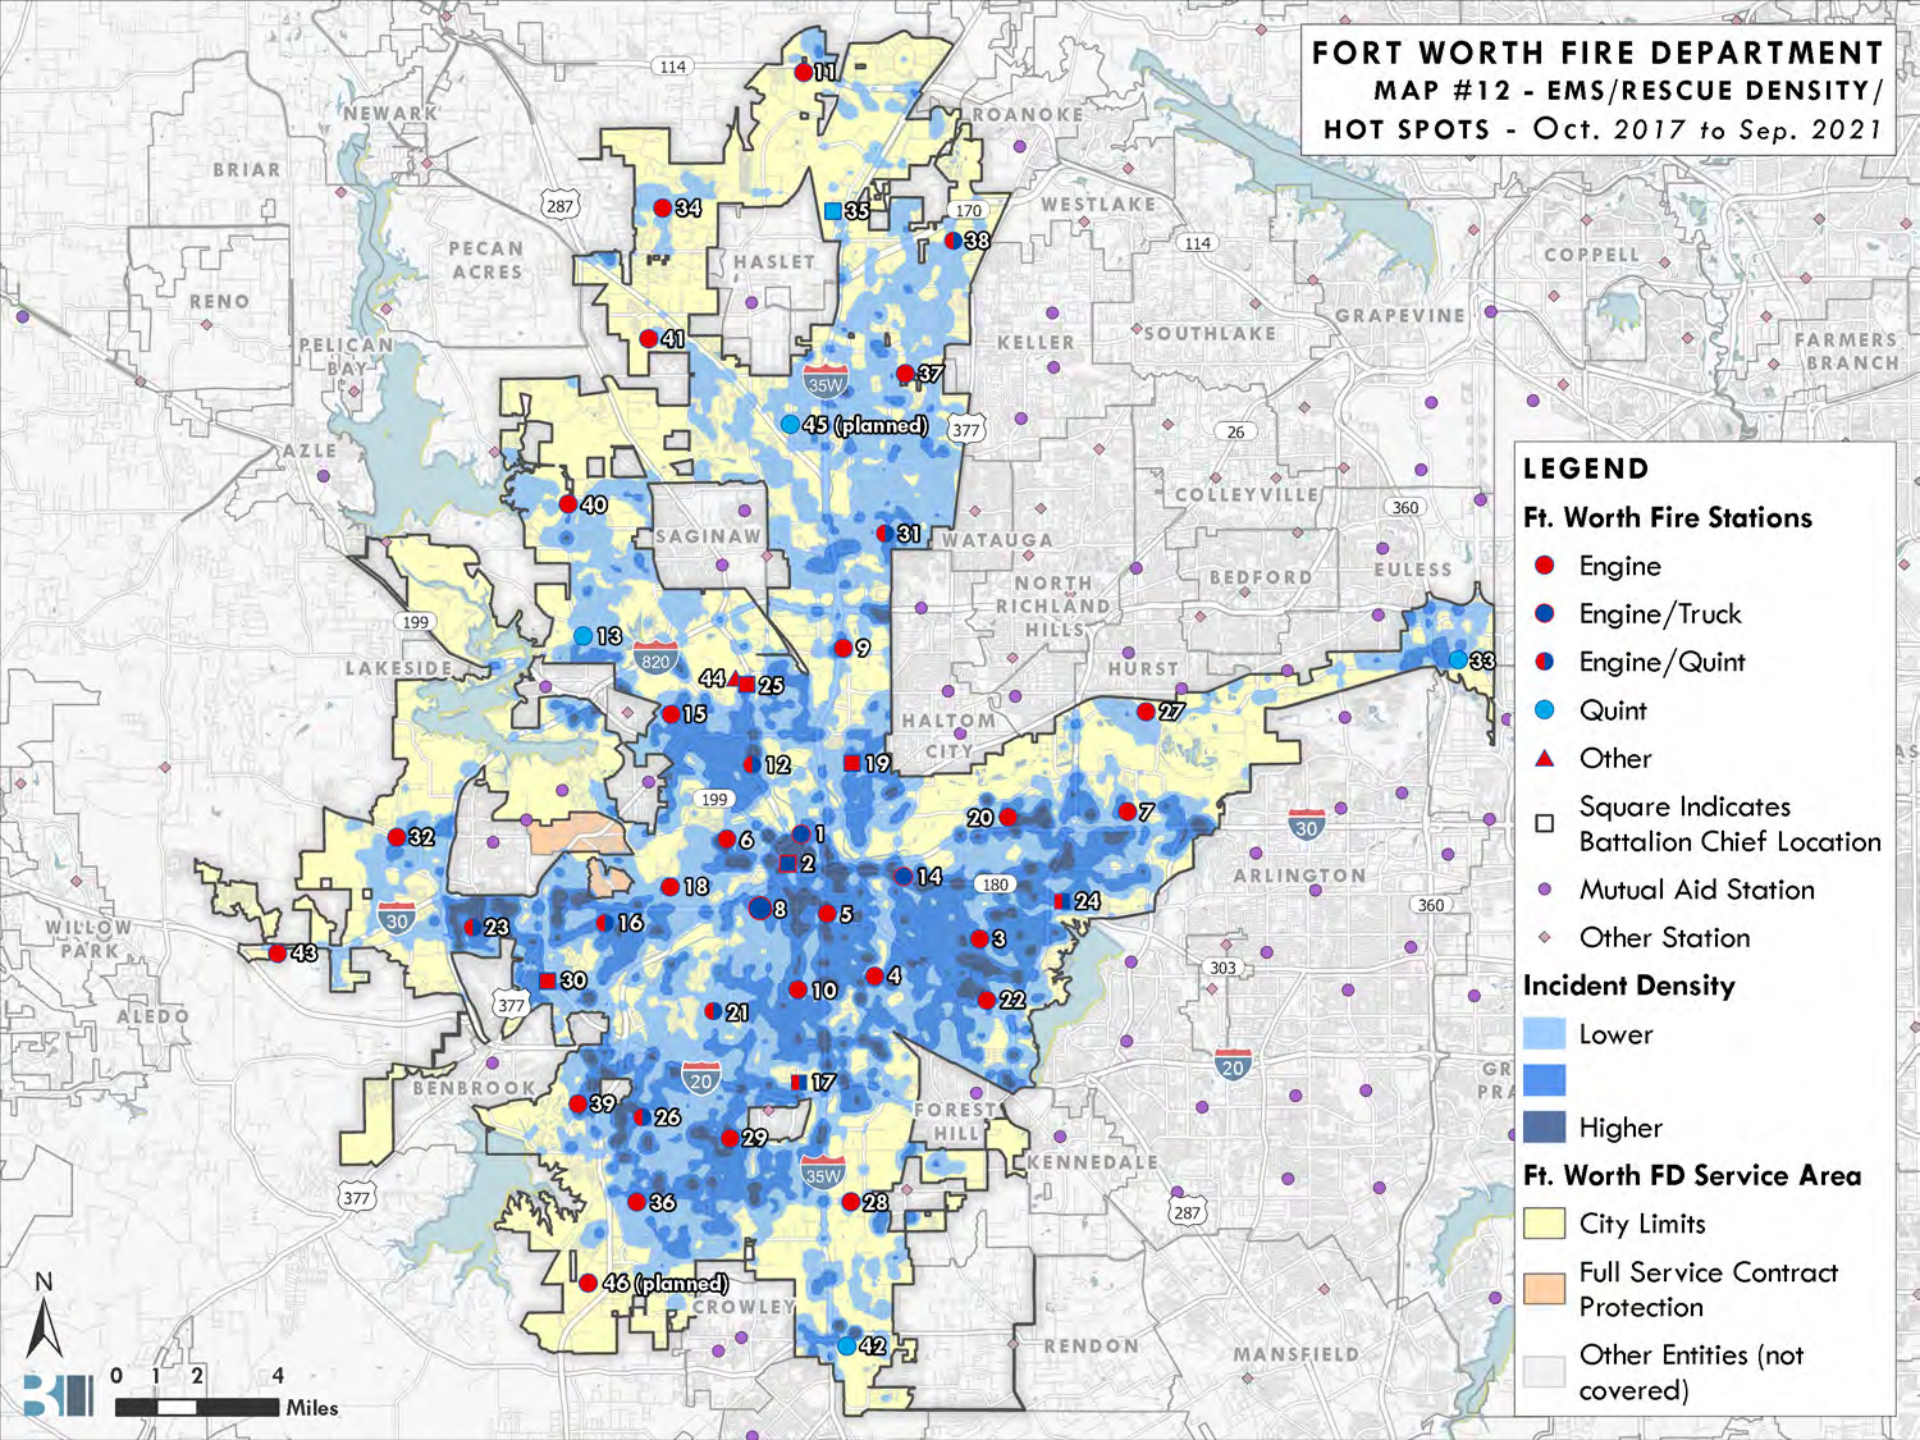

**FORT WORTH FIRE DEPARTMENT
MAP #12 - EMS/RESCUE DENSITY/
HOT SPOTS - Oct. 2017 to Sep. 2021**

LEGEND

Ft. Worth Fire Stations

- Engine
- Engine/Truck
- Engine/Quint
- Quint
- ▲ Other
- Square Indicates Battalion Chief Location
- Mutual Aid Station
- Other Station

Incident Density

- Light Blue: Lower
- Dark Blue: Higher

Ft. Worth FD Service Area

- Yellow: City Limits
- Orange: Full Service Contract Protection
- Grey: Other Entities (not covered)