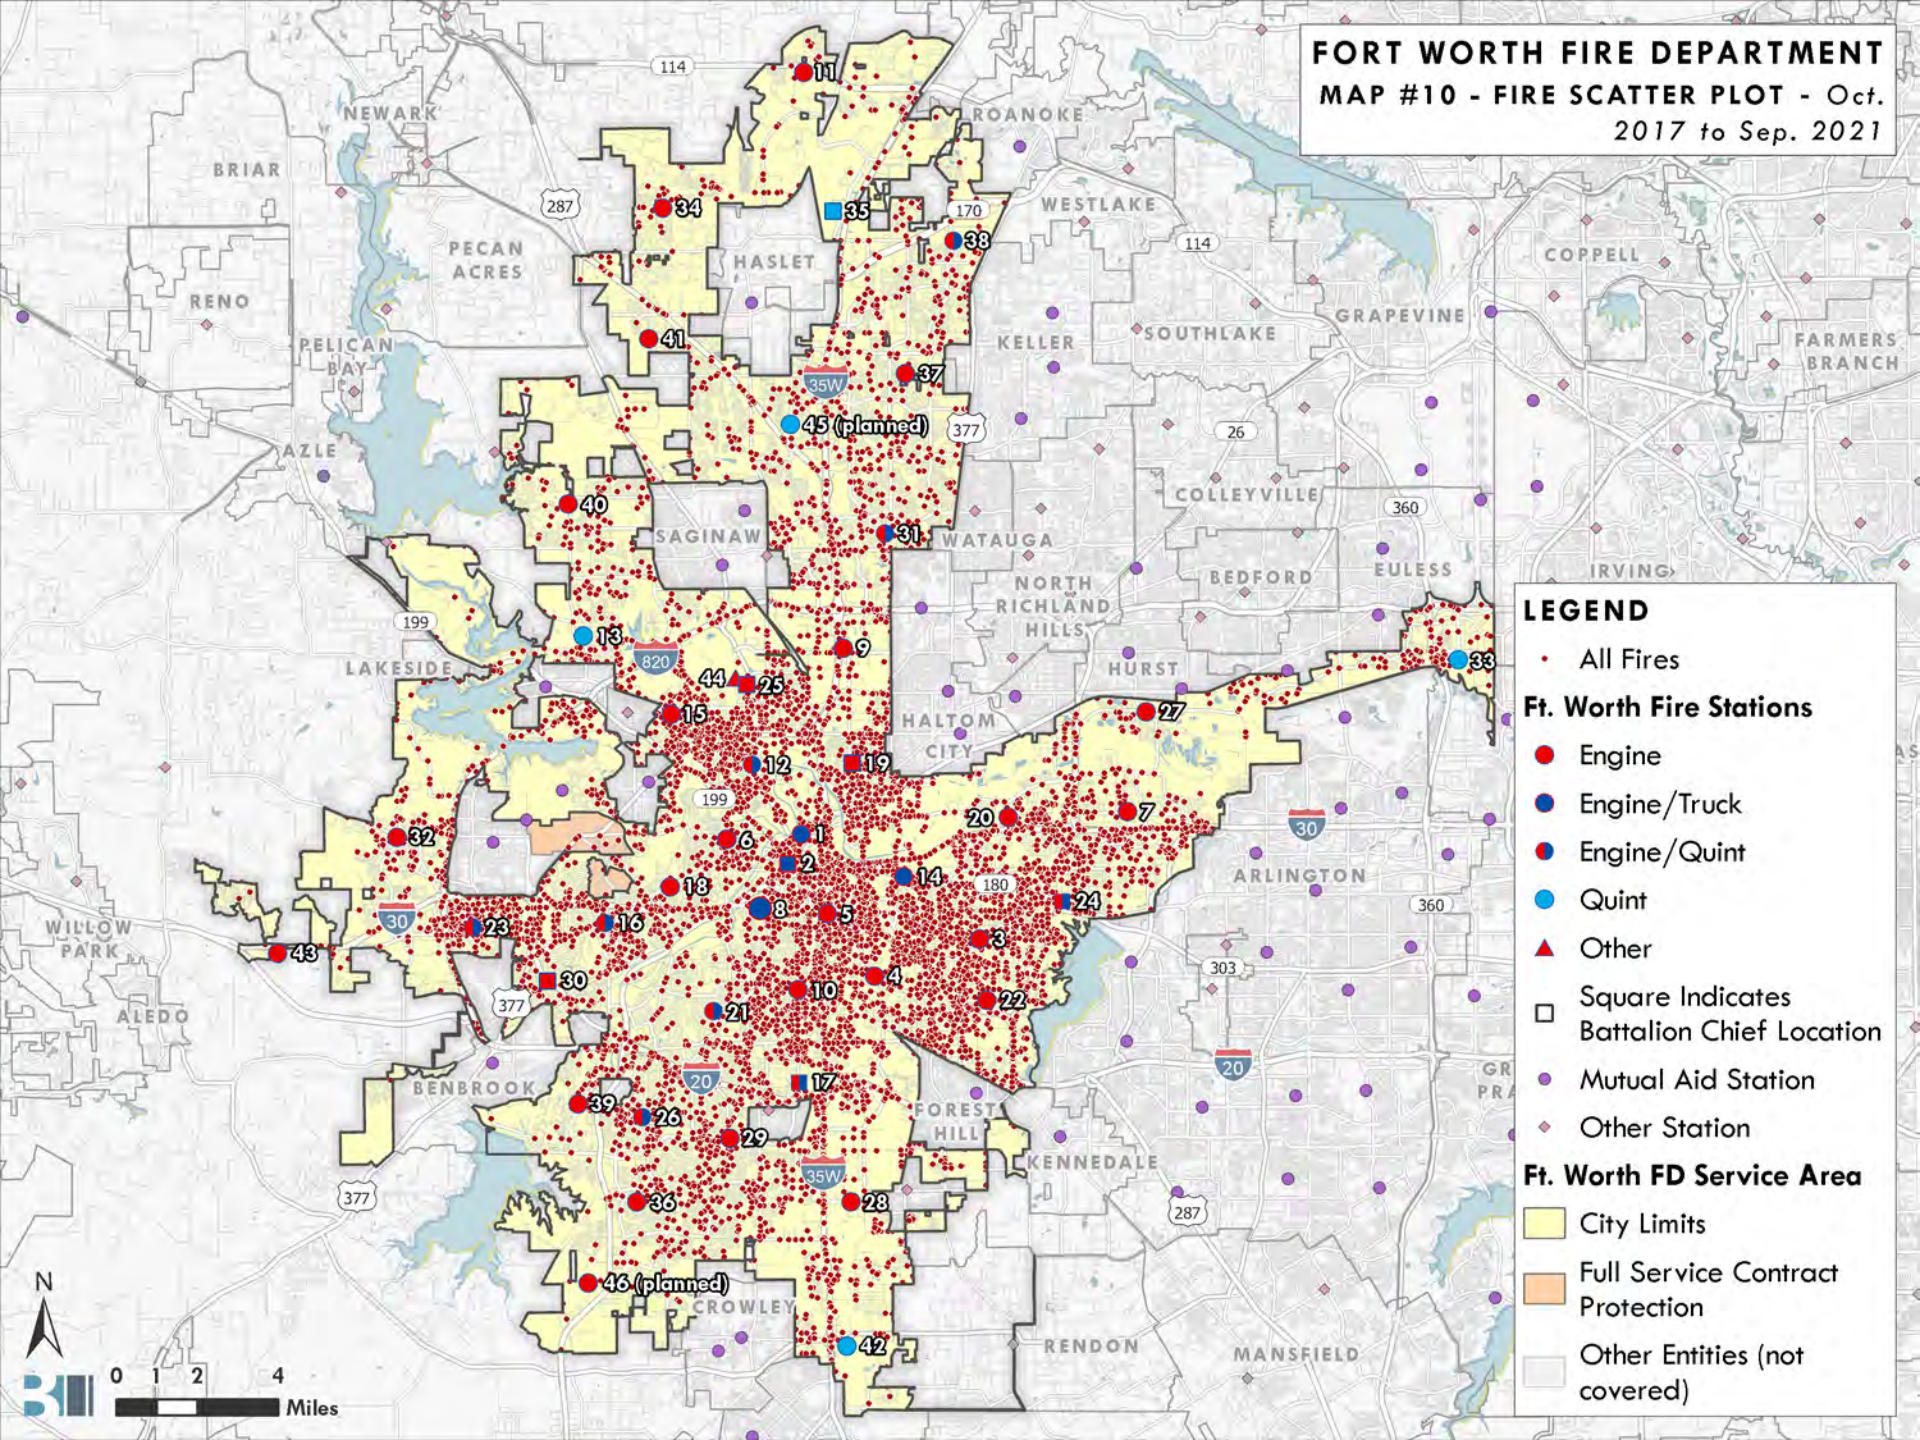

FORT WORTH FIRE DEPARTMENT
MAP #10 - FIRE SCATTER PLOT - Oct.
2017 to Sep. 2021

LEGEND

- All Fires
- **Ft. Worth Fire Stations**
  - Engine
  - Engine/Truck
  - Engine/Quint
  - Quint
  - ▲ Other
- Square Indicates Battalion Chief Location
- Mutual Aid Station
- Other Station
- **Ft. Worth FD Service Area**
  - City Limits
  - Full Service Contract Protection
  - Other Entities (not covered)