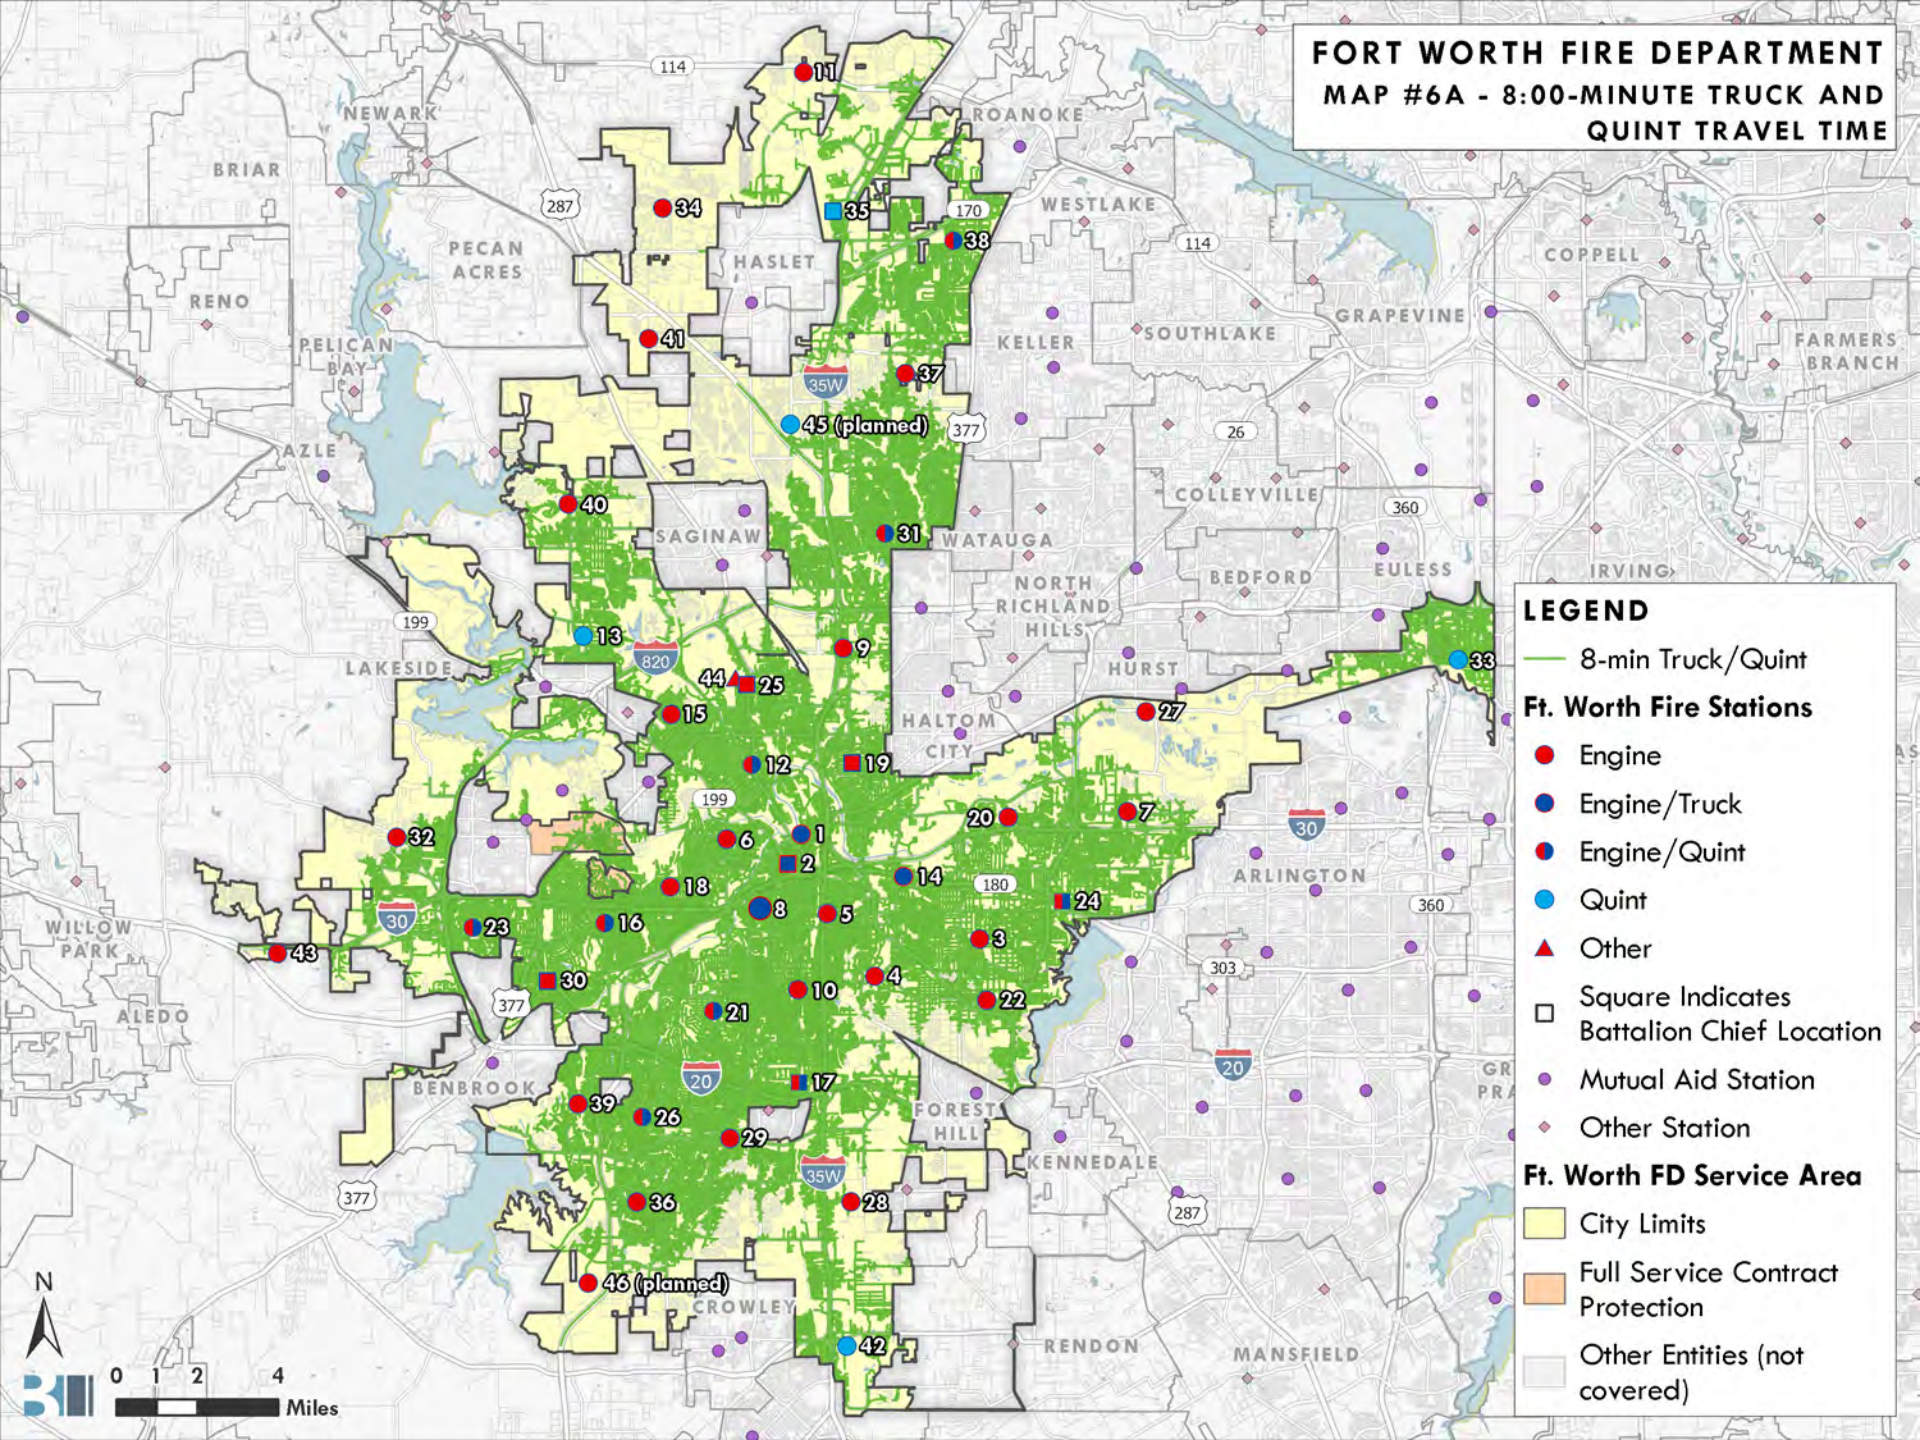

**FORT WORTH FIRE DEPARTMENT
MAP #5B - 8:00-MINUTE ERF TRAVEL
TIME SUBSET - 4 ENGINE COVERAGE**

LEGEND

- 8-min, 4-Engines
- Ft. Worth Fire Stations**
- Engine
- Engine/Truck
- Engine/Quint
- Quint
- ▲ Other
- Square Indicates Battalion Chief Location
- Mutual Aid Station
- ◆ Other Station
- Ft. Worth FD Service Area**
- City Limits
- Full Service Contract Protection
- Other Entities (not covered)

**FORT WORTH FIRE DEPARTMENT
MAP #6 - 8:00-MINUTE TRUCK
TRAVEL TIME**

LEGEND

- 8-min Truck
- Ft. Worth Fire Stations**
 - Engine
 - Engine/Truck
 - Engine/Quint
 - Quint
 - Other
- Square Indicates Battalion Chief Location
- Mutual Aid Station
- Other Station
- Ft. Worth FD Service Area**
 - City Limits
 - Full Service Contract Protection
 - Other Entities (not covered)

FORT WORTH FIRE DEPARTMENT MAP #6A - 8:00-MINUTE TRUCK AND QUINT TRAVEL TIME

LEGEND

- 8-min Truck/Quint
- Ft. Worth Fire Stations**
- Engine
- Engine/Truck
- Engine/Quint
- Quint
- ▲ Other
- Square Indicates Battalion Chief Location
- Mutual Aid Station
- ◆ Other Station
- Ft. Worth FD Service Area**
- City Limits
- Full Service Contract Protection
- Other Entities (not covered)