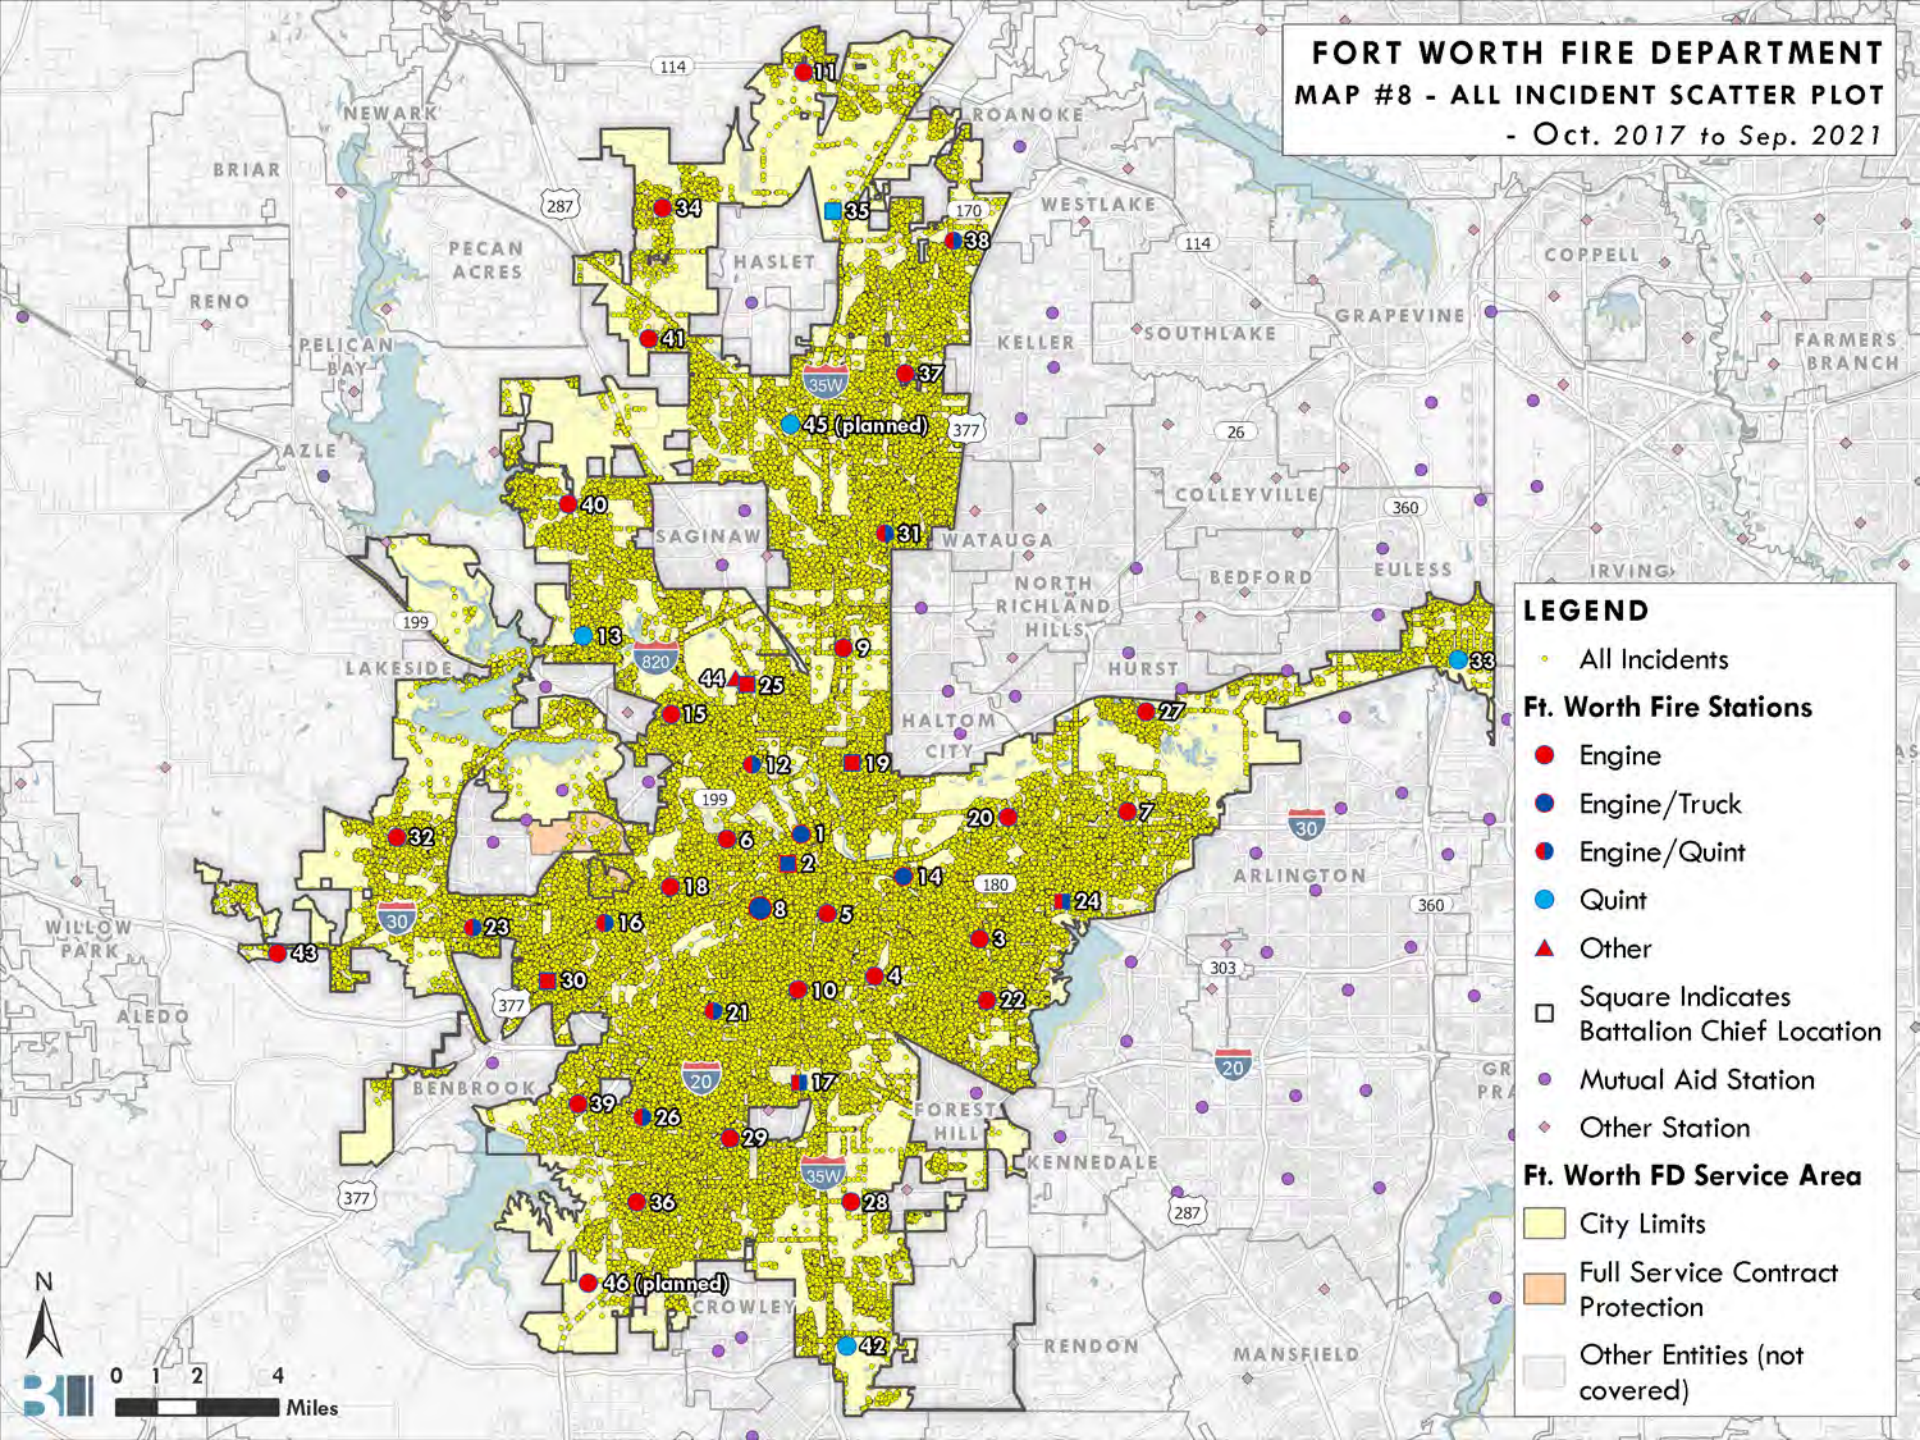

**FORT WORTH FIRE DEPARTMENT
MAP #6B - 8:00-MINUTE TRUCK AND
QUINT TRAVEL TIME WITH PLANNED
STATIONS**

LEGEND

- 8-min Truck/Quint
- Ft. Worth Fire Stations**
- Engine
- Engine/Truck
- Engine/Quint
- Quint
- ▲ Other
- Square Indicates Battalion Chief Location
- Mutual Aid Station
- ◆ Other Station
- Ft. Worth FD Service Area**
- City Limits
- Full Service Contract Protection
- Other Entities (not covered)

**FORT WORTH FIRE DEPARTMENT
MAP #7 - 8:00-MINUTE BATTALION
CHIEF TRAVEL TIME**

LEGEND

- 8-min BC
- Ft. Worth Fire Stations**
- Engine
- Engine/Truck
- Engine/Quint
- Quint
- ▲ Other
- Square Indicates Battalion Chief Location
- Mutual Aid Station
- ◆ Other Station
- Ft. Worth FD Service Area**
- City Limits
- Full Service Contract Protection
- Other Entities (not covered)

**FORT WORTH FIRE DEPARTMENT
MAP #8 - ALL INCIDENT SCATTER PLOT
- Oct. 2017 to Sep. 2021**

LEGEND

- All Incidents
- Ft. Worth Fire Stations**
 - Engine
 - Engine/Truck
 - Engine/Quint
 - Quint
 - ▲ Other
- Square Indicates Battalion Chief Location
- Mutual Aid Station
- ◆ Other Station
- Ft. Worth FD Service Area**
 - City Limits
 - Full Service Contract Protection
 - Other Entities (not covered)