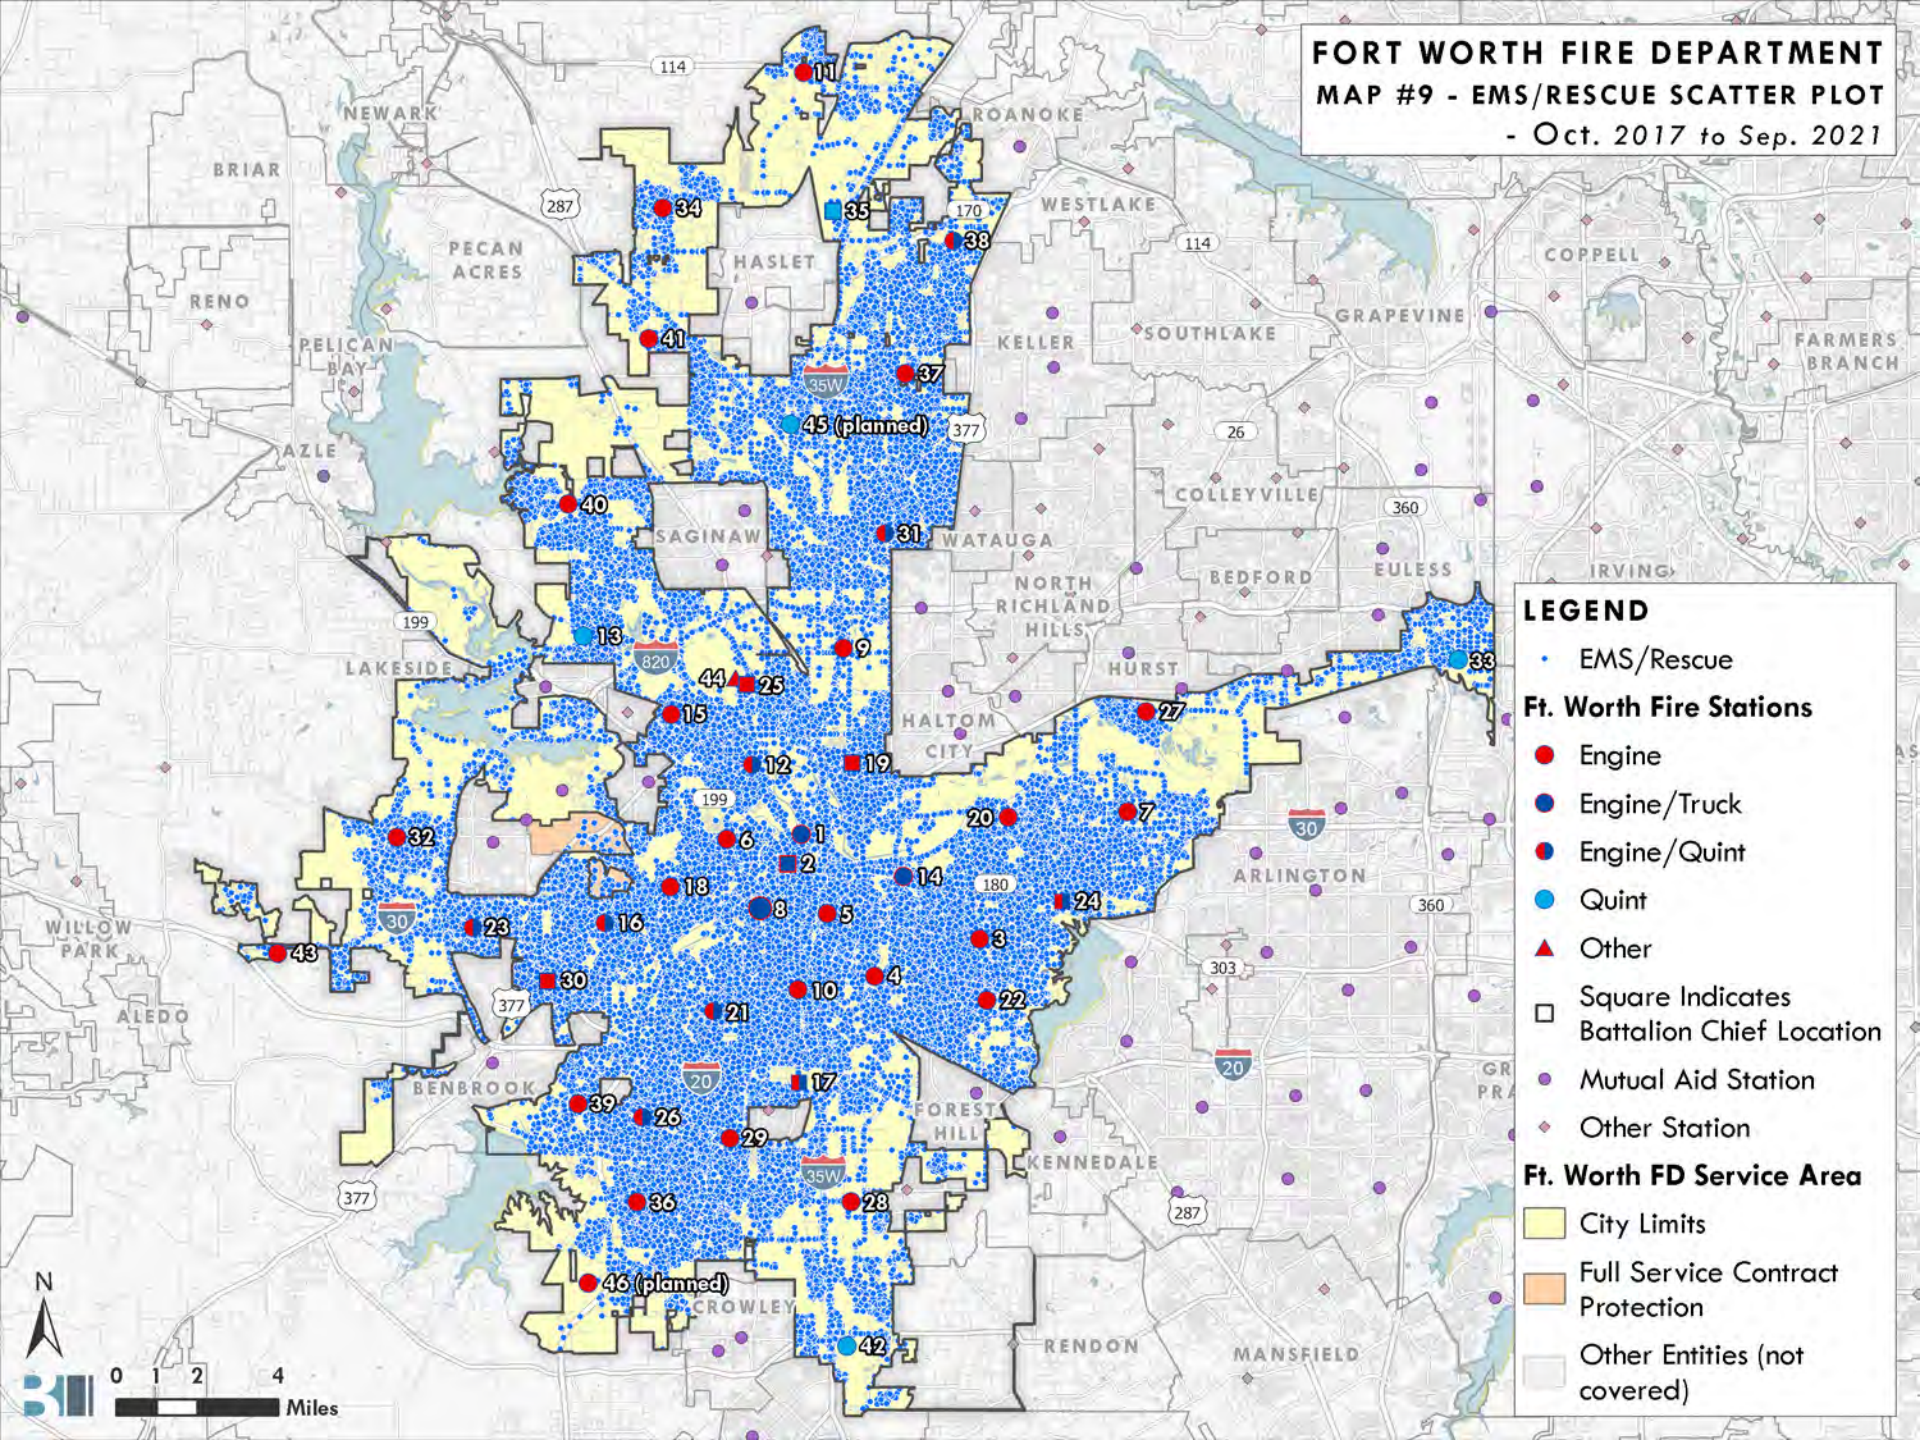

**FORT WORTH FIRE DEPARTMENT
MAP #9 - EMS/RESCUE SCATTER PLOT
- Oct. 2017 to Sep. 2021**

LEGEND

- EMS/Rescue
- **Ft. Worth Fire Stations**
  - Engine
  - Engine/Truck
  - Engine/Quint
  - Quint
  - ▲ Other
- Square Indicates Battalion Chief Location
- Mutual Aid Station
- Other Station
- **Ft. Worth FD Service Area**
  - City Limits
  - Full Service Contract Protection
  - Other Entities (not covered)