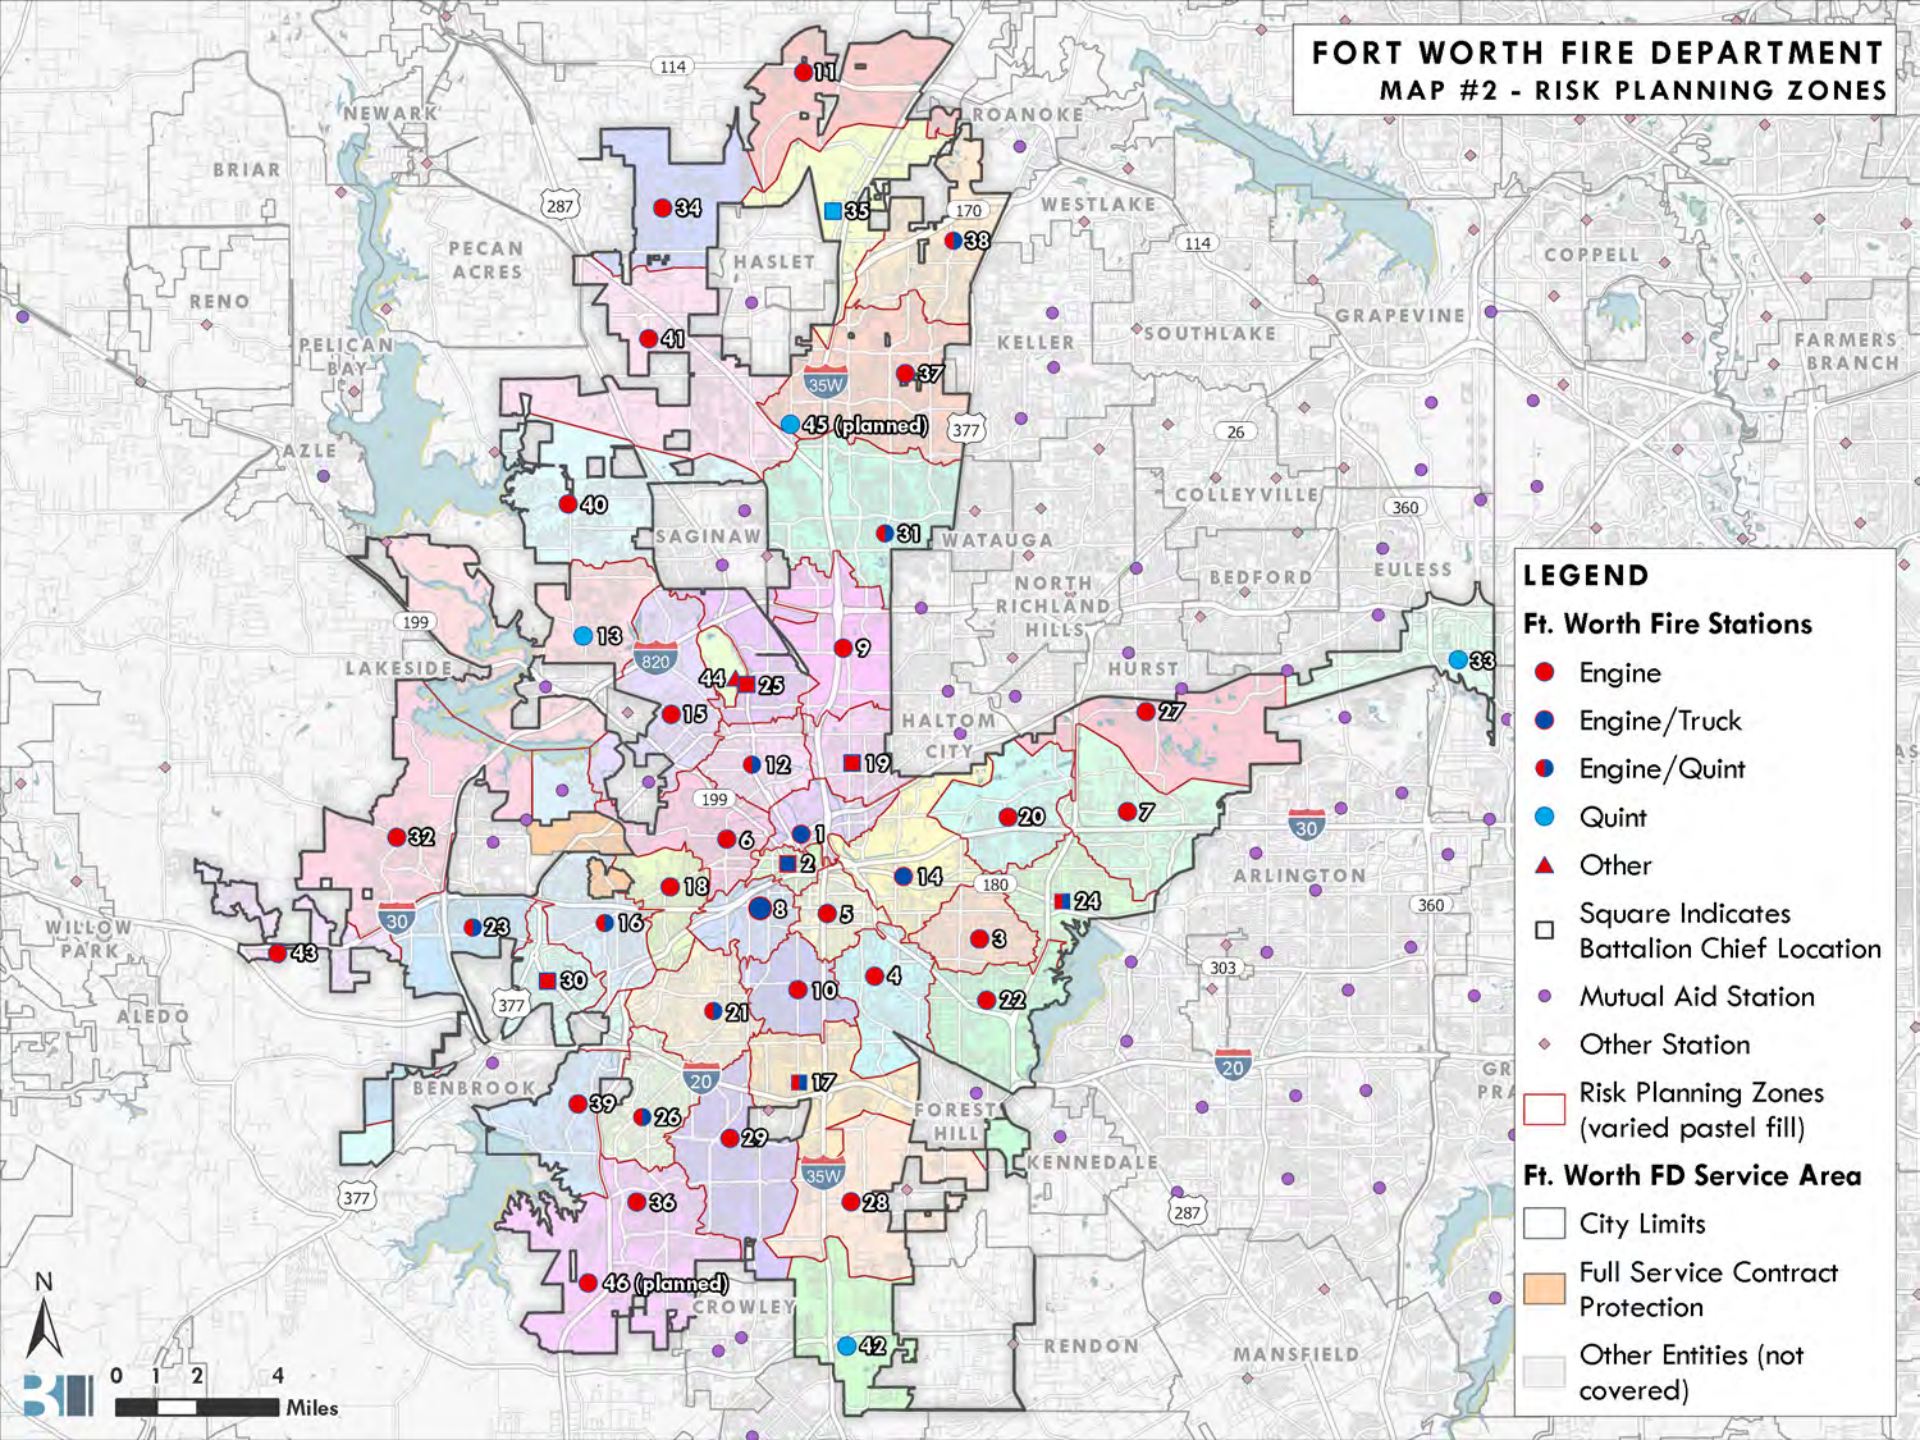

Ft. Worth Fire Stations

- Engine
- Engine/Truck
- Engine/Quint
- Quint
- ▲ Other
- Square Indicates Battalion Chief Location
- Mutual Aid Station
- ◆ Other Station

Ft. Worth FD Service Area

- City Limits
- Full Service Contract Protection
- Other Entities (not covered)

FORT WORTH FIRE DEPARTMENT MAP #2 - RISK PLANNING ZONES

LEGEND

Ft. Worth Fire Stations

- Engine
- Engine/Truck
- Engine/Quint
- Quint
- ▲ Other
- Square Indicates Battalion Chief Location
- Mutual Aid Station
- ◆ Other Station

- Engine
- Engine/Truck
- Engine/Quint
- Quint
- ▲ Other
- Square Indicates Battalion Chief Location
- Mutual Aid Station
- ◆ Other Station

Ft. Worth FD Service Area

- City Limits
- Full Service Contract Protection
- Other Entities (not covered)