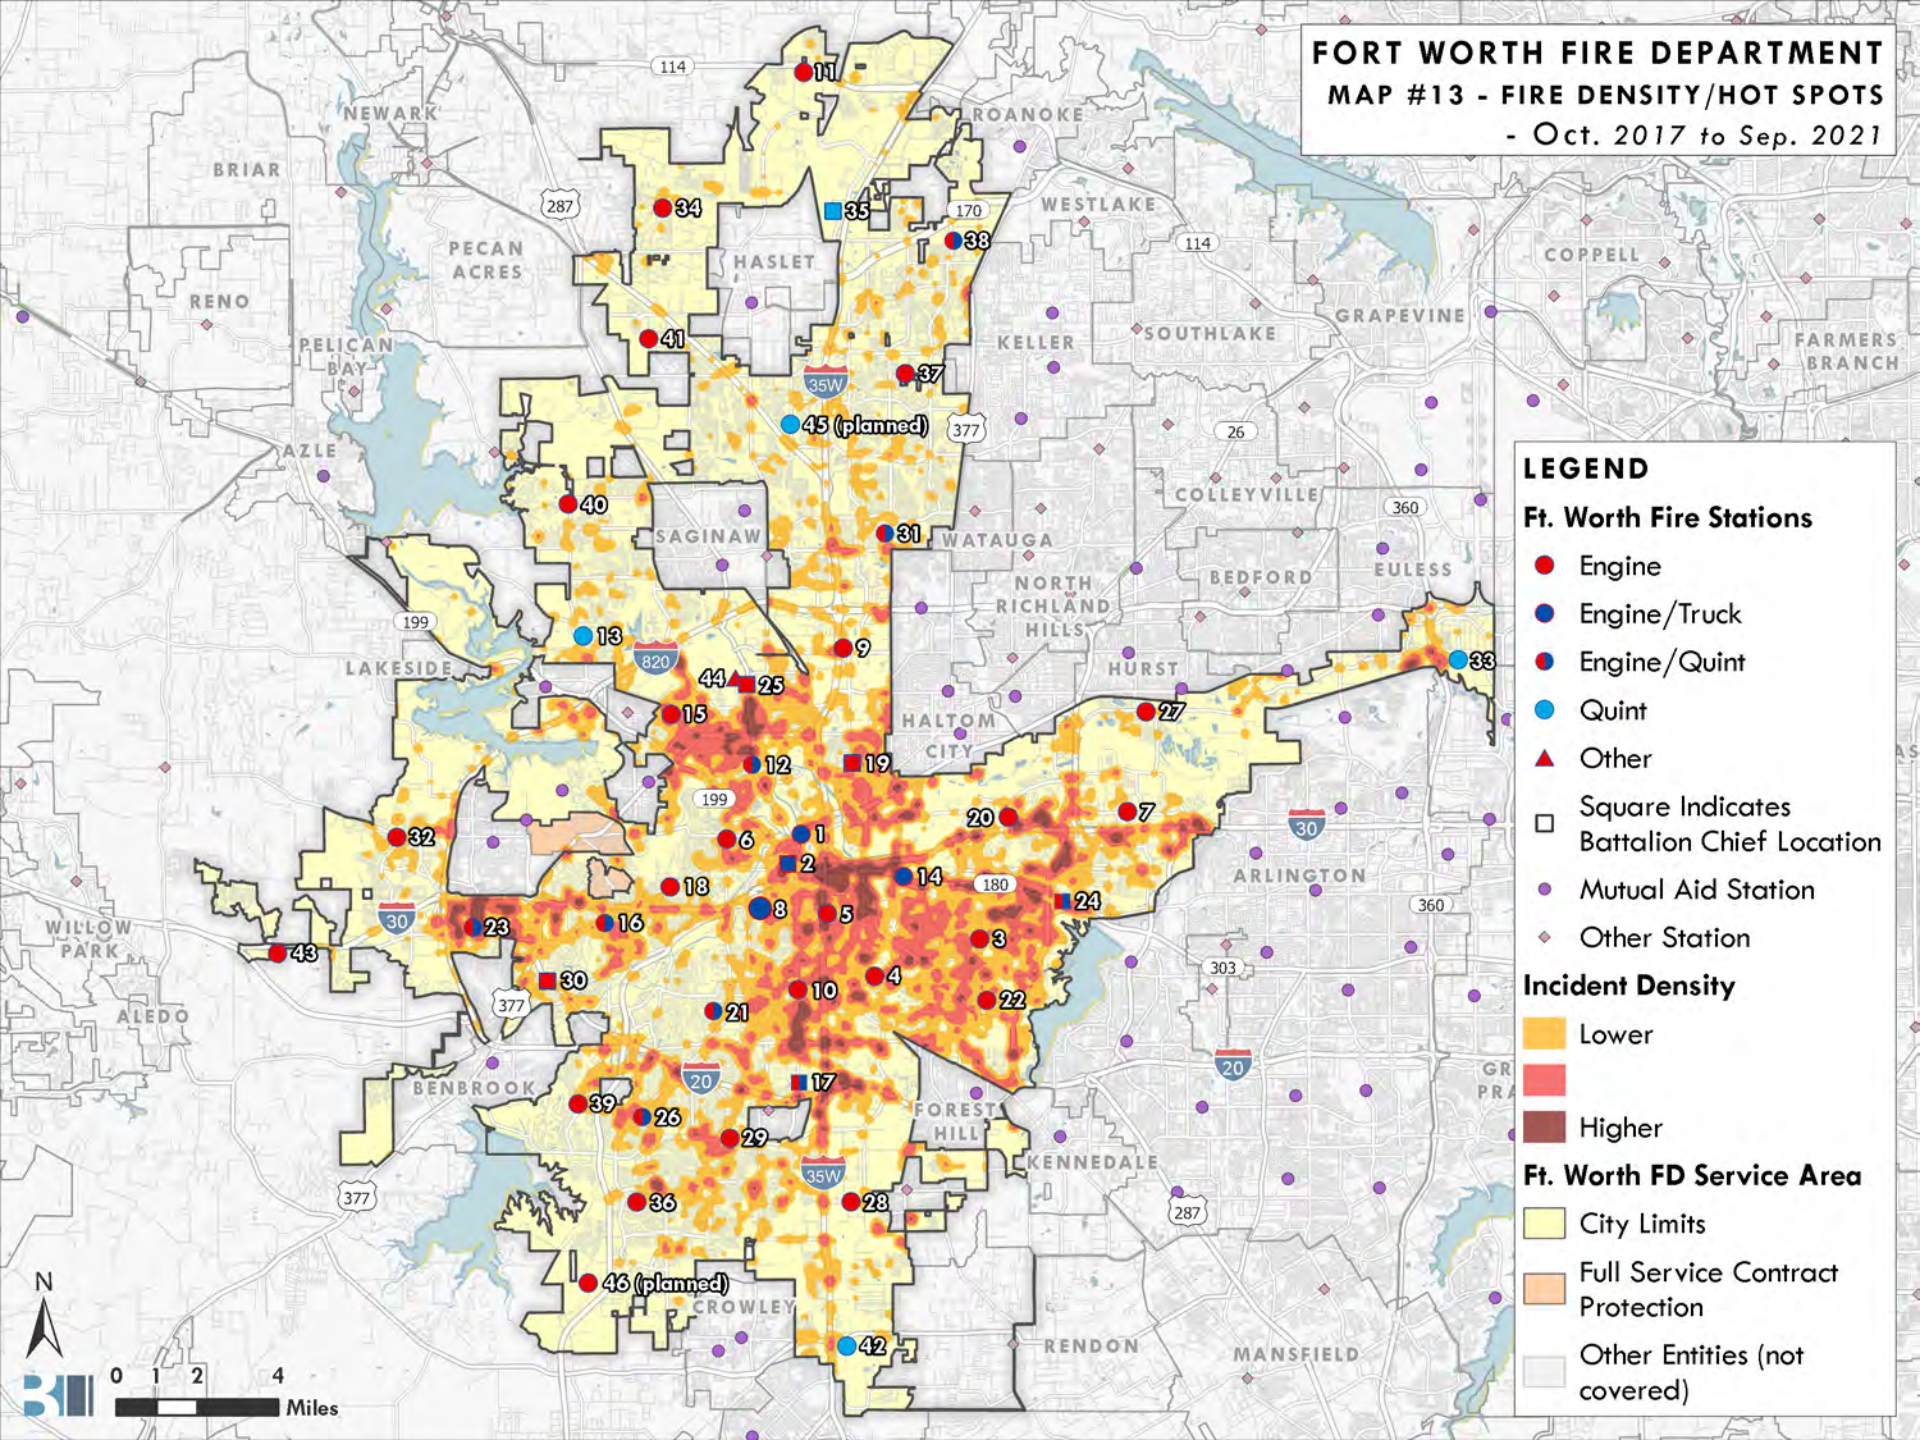

Incident Density

- Light Blue: Lower
- Dark Blue: Higher

Ft. Worth FD Service Area

- Yellow: City Limits
- Orange: Full Service Contract Protection
- Grey: Other Entities (not covered)

**FORT WORTH FIRE DEPARTMENT
MAP #13 - FIRE DENSITY/HOT SPOTS
- Oct. 2017 to Sep. 2021**