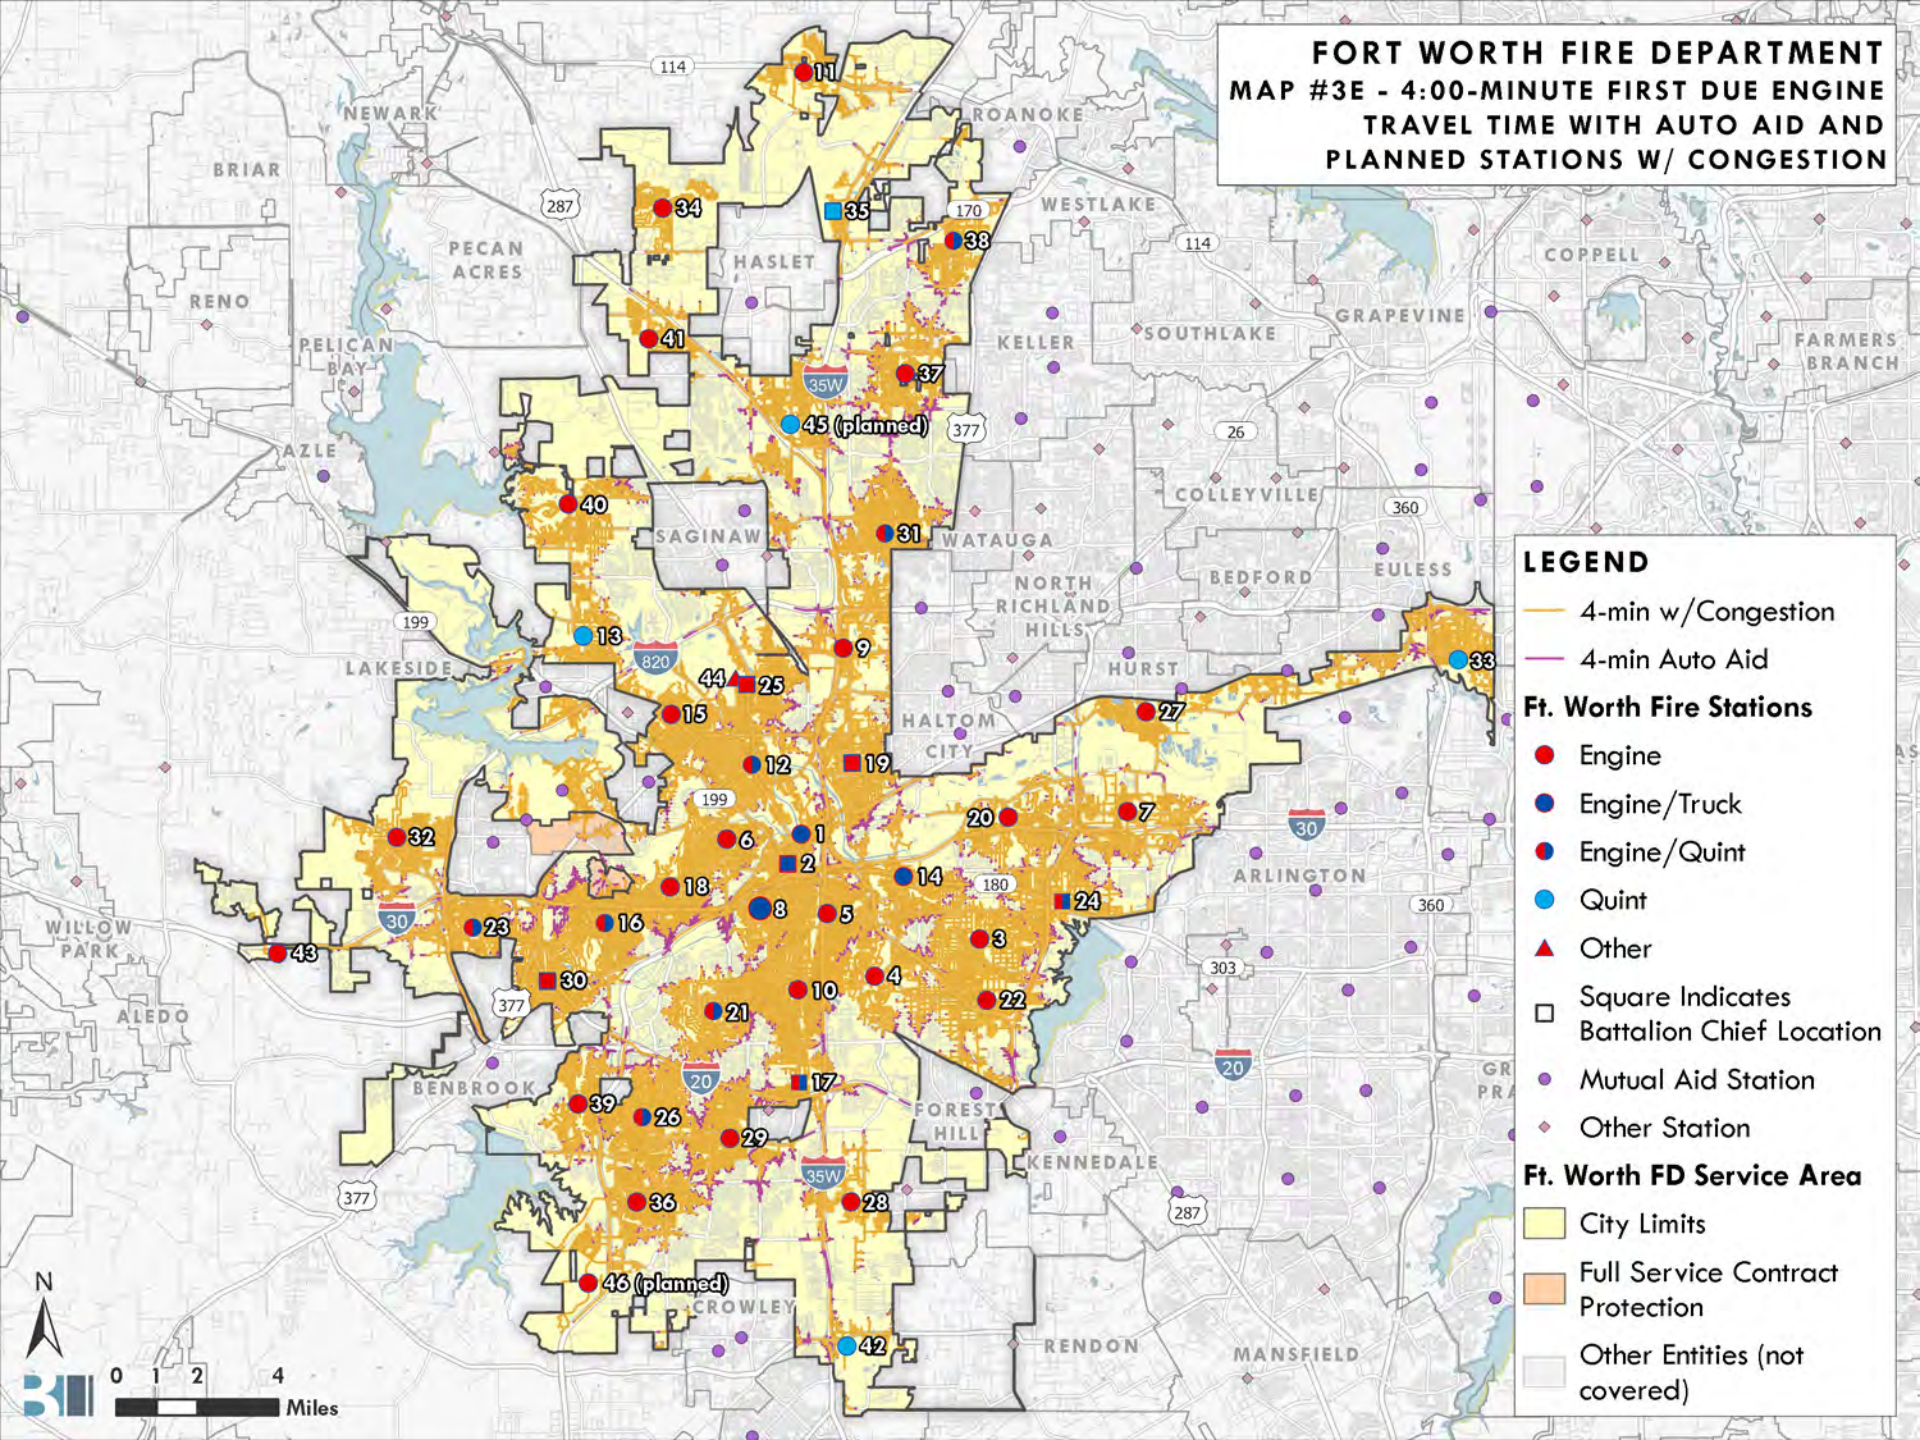

LEGEND

- 4-min w/Congestion
- 4-min Auto Aid

Ft. Worth Fire Stations

- Engine
- Engine/Truck
- Engine/Quint
- Quint
- ▲ Other
- Square Indicates Battalion Chief Location
- Mutual Aid Station
- ◆ Other Station

Ft. Worth FD Service Area

- City Limits
- Full Service Contract Protection
- Other Entities (not covered)

**FORT WORTH FIRE DEPARTMENT
MAP #3D - 4:00-MINUTE FIRST DUE
ENGINE TRAVEL TIME WITH AUTO AID
AND PLANNED STATIONS**

LEGEND

- 4-min Travel Time
- Ft. Worth Fire Stations**
 - Engine
 - Engine/Truck
 - ● Engine/Quint
 - Quint
 - ▲ Other
- Square Indicates Battalion Chief Location
- Mutual Aid Station
- ◆ Other Station
- Ft. Worth FD Service Area**
 - City Limits
 - Full Service Contract Protection
 - Other Entities (not covered)

**FORT WORTH FIRE DEPARTMENT
MAP #3E - 4:00-MINUTE FIRST DUE ENGINE
TRAVEL TIME WITH AUTO AID AND
PLANNED STATIONS W/ CONGESTION**

- LEGEND**
- 4-min w/Congestion
 - 4-min Auto Aid
- Ft. Worth Fire Stations**
- Engine
 - Engine/Truck
 - Engine/Quint
 - Quint
 - ▲ Other
 - Square Indicates Battalion Chief Location
 - Mutual Aid Station
 - ◆ Other Station
- Ft. Worth FD Service Area**
- City Limits
 - Full Service Contract Protection
 - Other Entities (not covered)