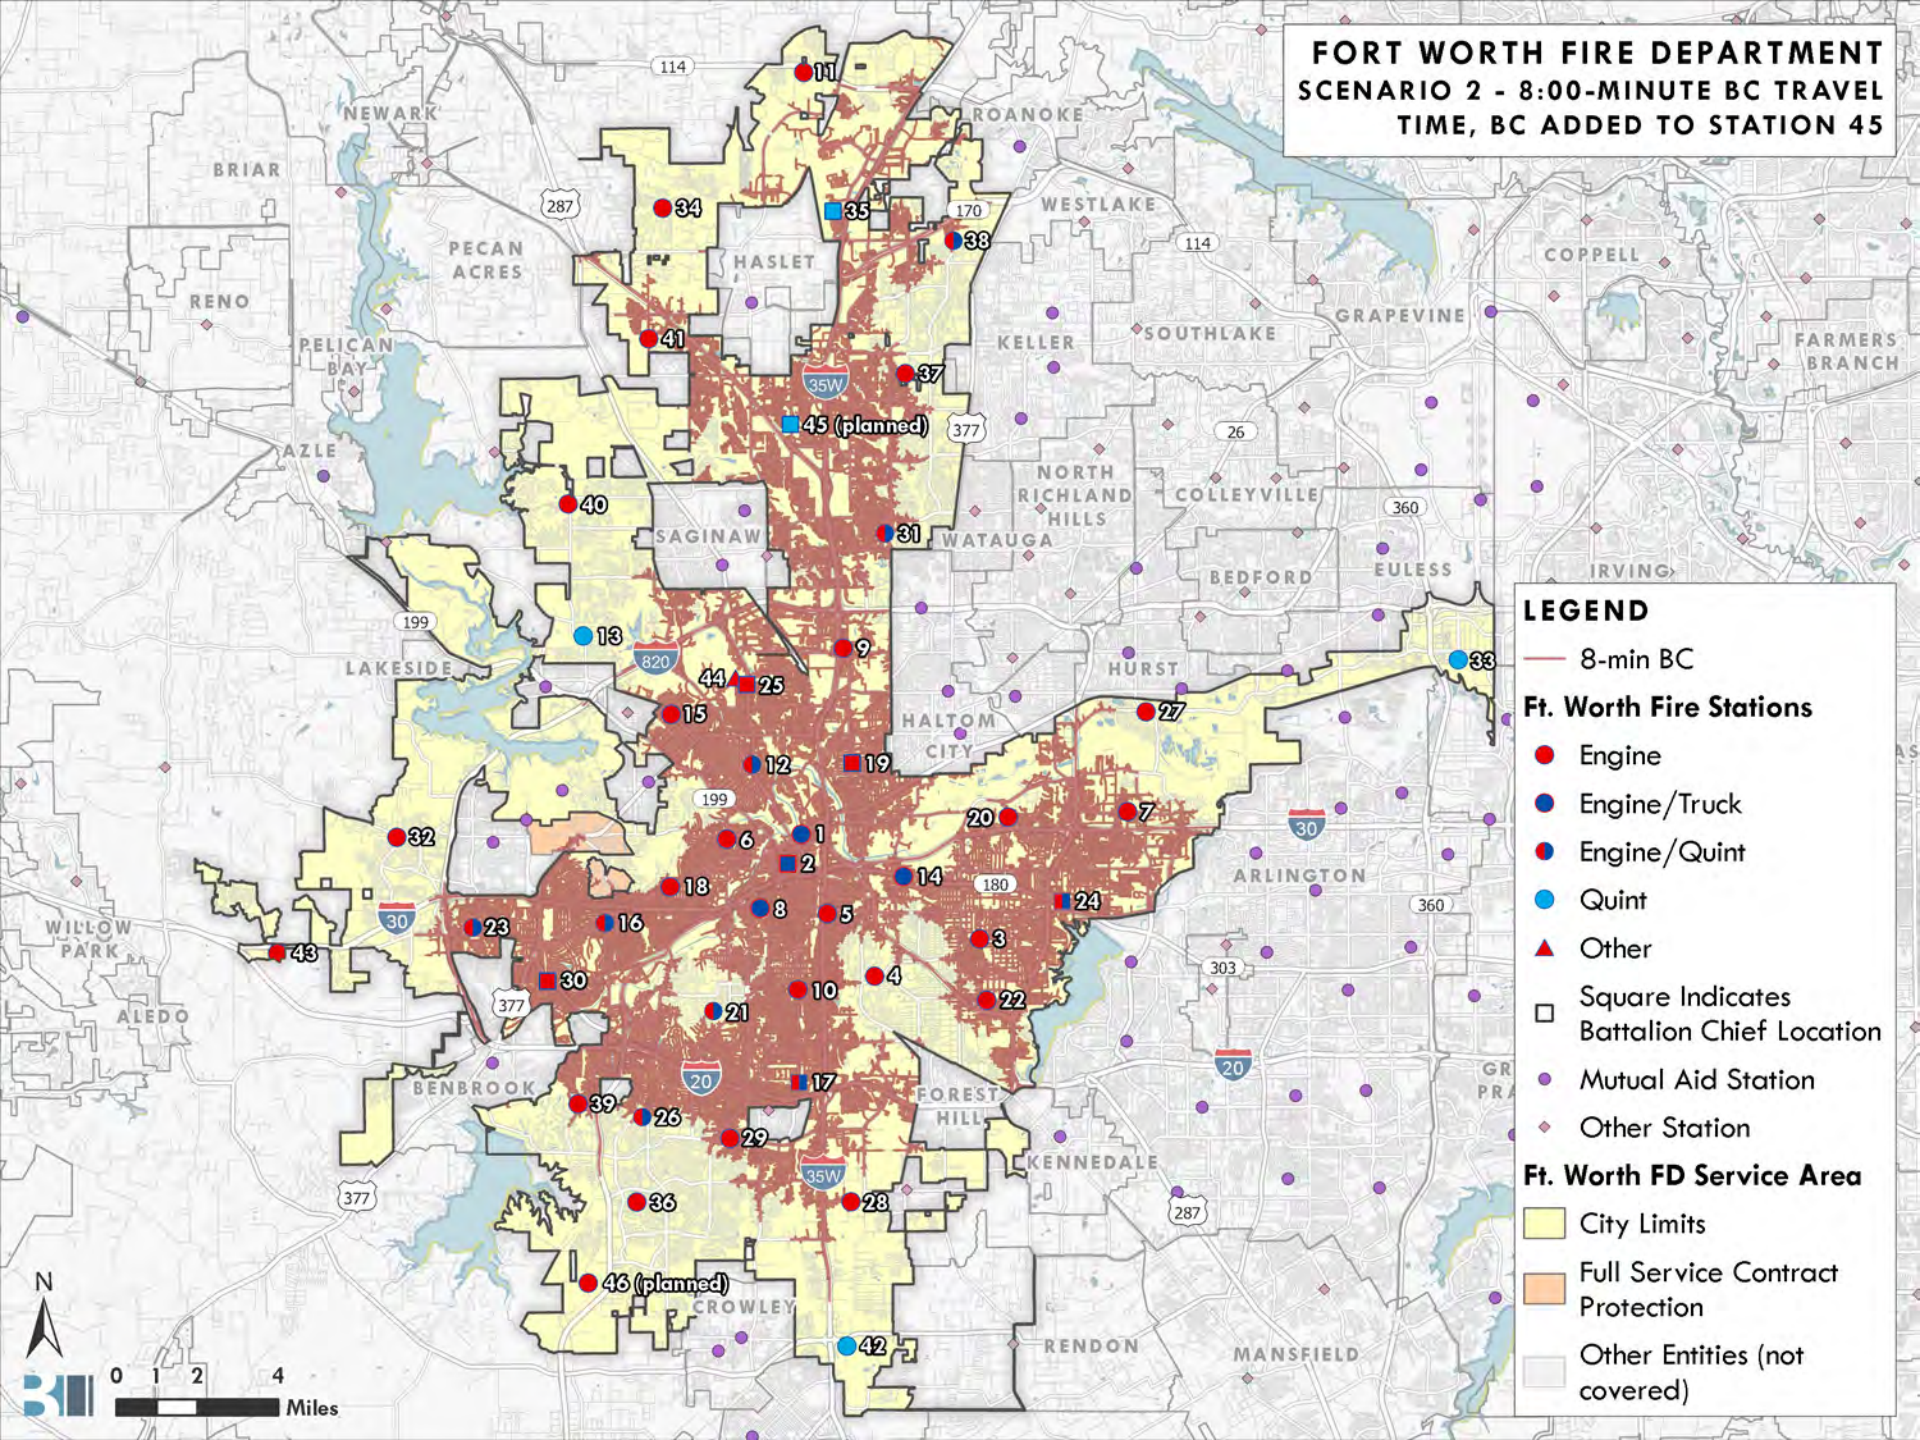

**FORT WORTH FIRE DEPARTMENT
SCENARIO 2 - 8:00-MINUTE BC TRAVEL
TIME, BC ADDED TO STATION 45**

LEGEND

- 8-min BC
- **Ft. Worth Fire Stations**
- Engine
- Engine/Truck
- Engine/Quint
- Quint
- ▲ Other
- Square Indicates Battalion Chief Location
- Mutual Aid Station
- Other Station
- **Ft. Worth FD Service Area**
- City Limits
- Full Service Contract Protection
- Other Entities (not covered)