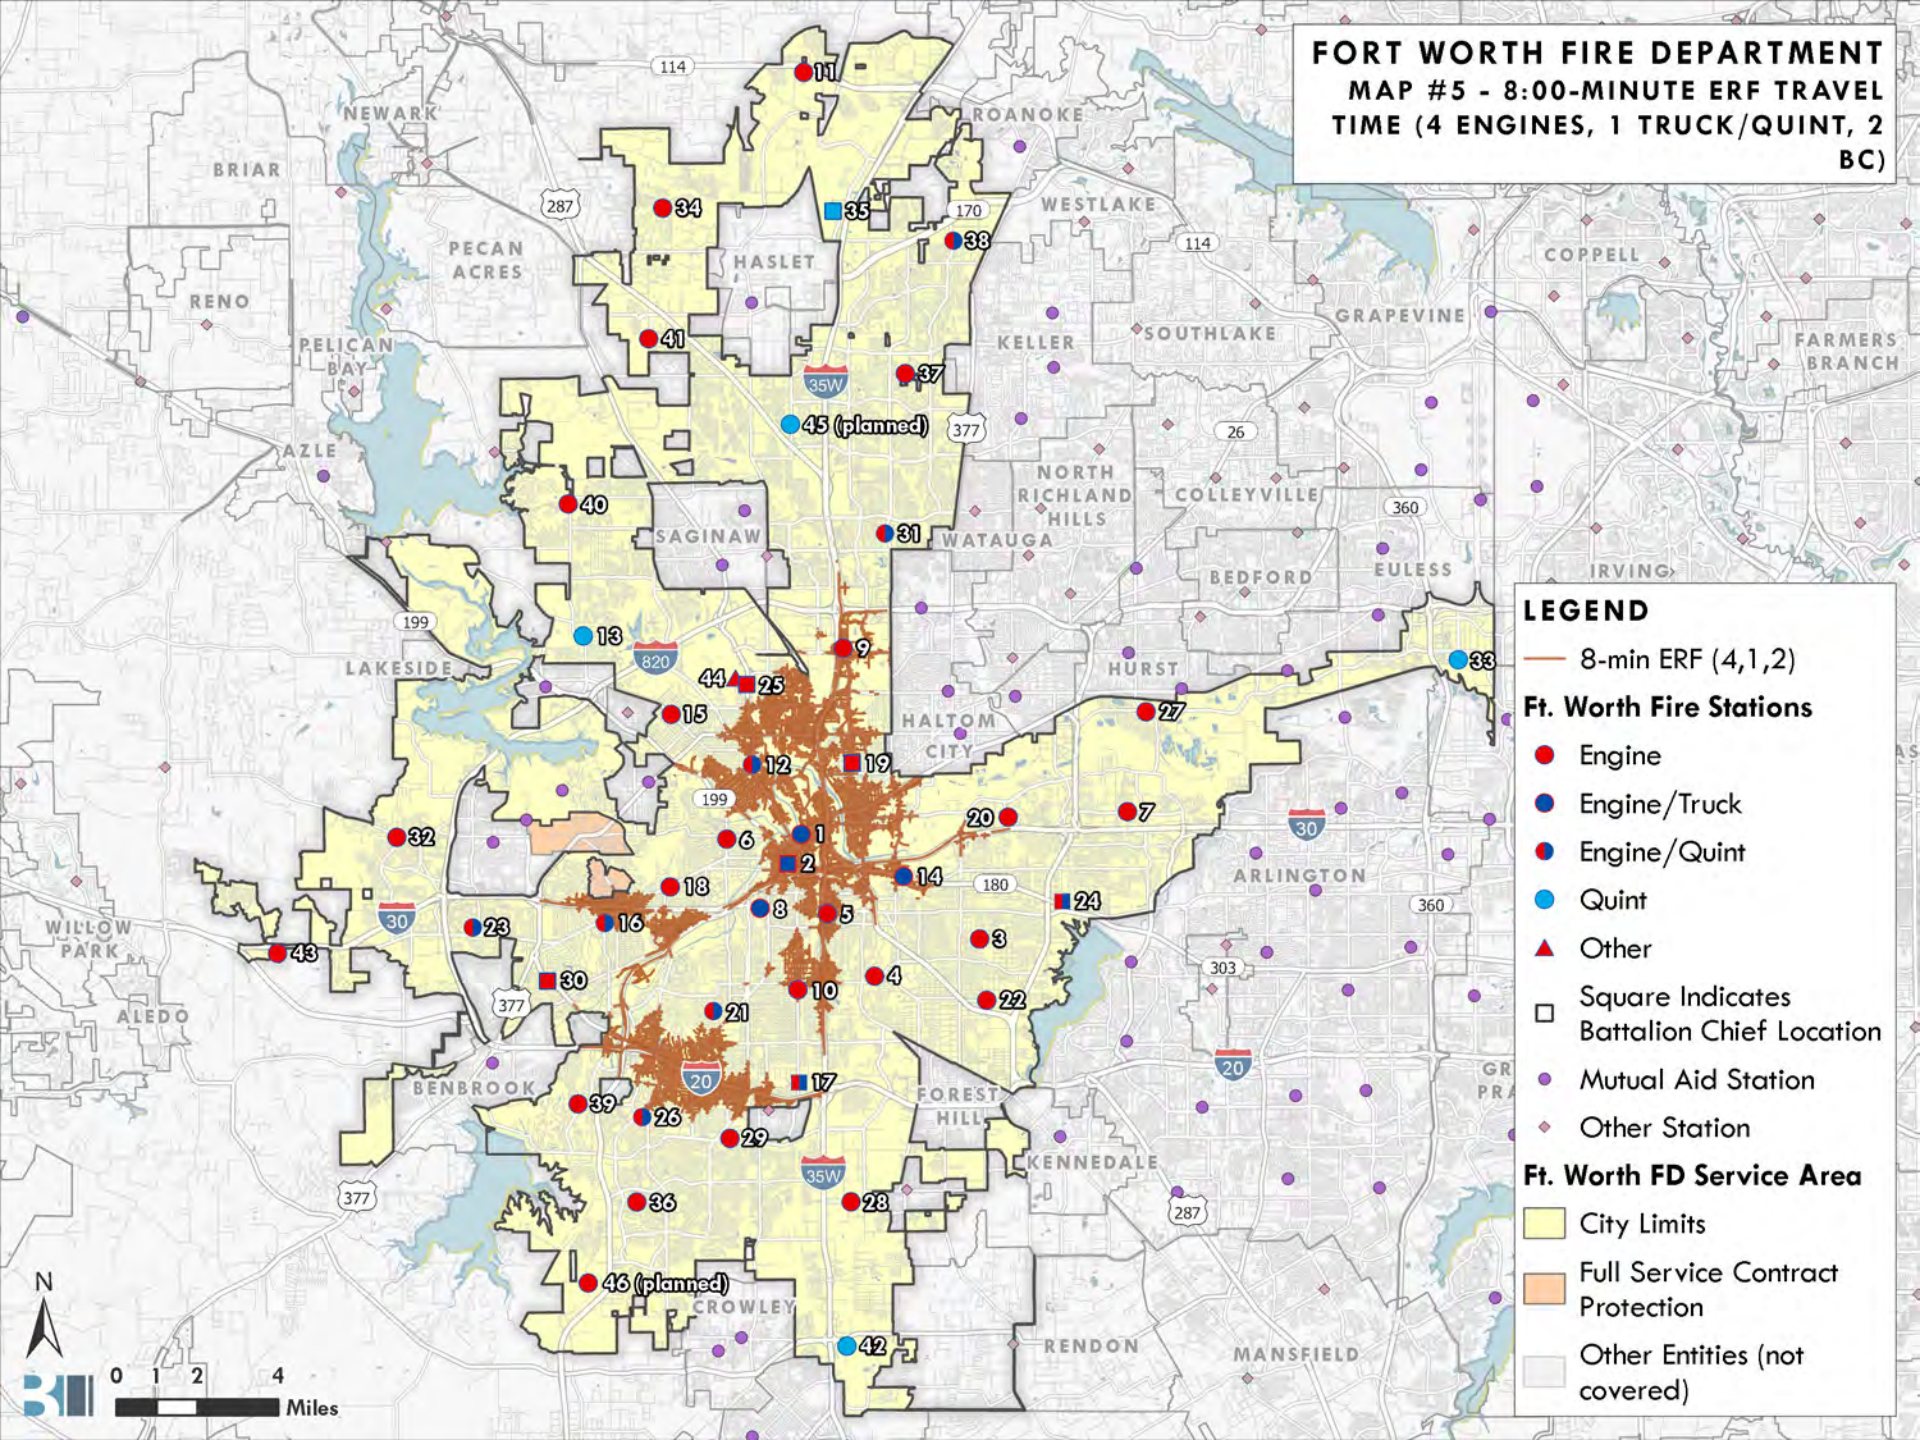

**FORT WORTH FIRE DEPARTMENT
MAP #3H - 5:00-MINUTE FIRST DUE ENGINE
TRAVEL TIME WITH AUTO AID AND PLANNED
STATIONS OVER POPULATION DENSITY**

- LEGEND**
- 5-min Travel Time
 - Ft. Worth Fire Stations**
 - Engine
 - Engine/Truck
 - Engine/Quint
 - Quint
 - ▲ Other
 - Square Indicates Battalion Chief Location
 - Mutual Aid Station
 - ◆ Other Station
 - Population Density**
 - Higher
 - Lower
 - Ft. Worth FD Service Area**
 - City Limits
 - Full Service Contract Protection
 - Other Entities (not covered)

FORT WORTH FIRE DEPARTMENT MAP #4 - 1.5-MILE ISO TRAVEL DISTANCE

LEGEND

- 1.5-mile ISO Distance
- Ft. Worth Fire Stations**
 - Engine
 - Engine/Truck
 - Engine/Quint
 - Quint
 - ▲ Other
 - Square Indicates Battalion Chief Location
 - Mutual Aid Station
 - ◆ Other Station
- Ft. Worth FD Service Area**
 - City Limits
 - Full Service Contract Protection
 - Other Entities (not covered)

**FORT WORTH FIRE DEPARTMENT
MAP #5 - 8:00-MINUTE ERF TRAVEL
TIME (4 ENGINES, 1 TRUCK/QUINT, 2
BC)**

LEGEND

- 8-min ERF (4,1,2)
- Ft. Worth Fire Stations**
- Engine
- Engine/Truck
- Engine/Quint
- Quint
- ▲ Other
- Square Indicates Battalion Chief Location
- Mutual Aid Station
- ◆ Other Station
- Ft. Worth FD Service Area**
- City Limits
- Full Service Contract Protection
- Other Entities (not covered)