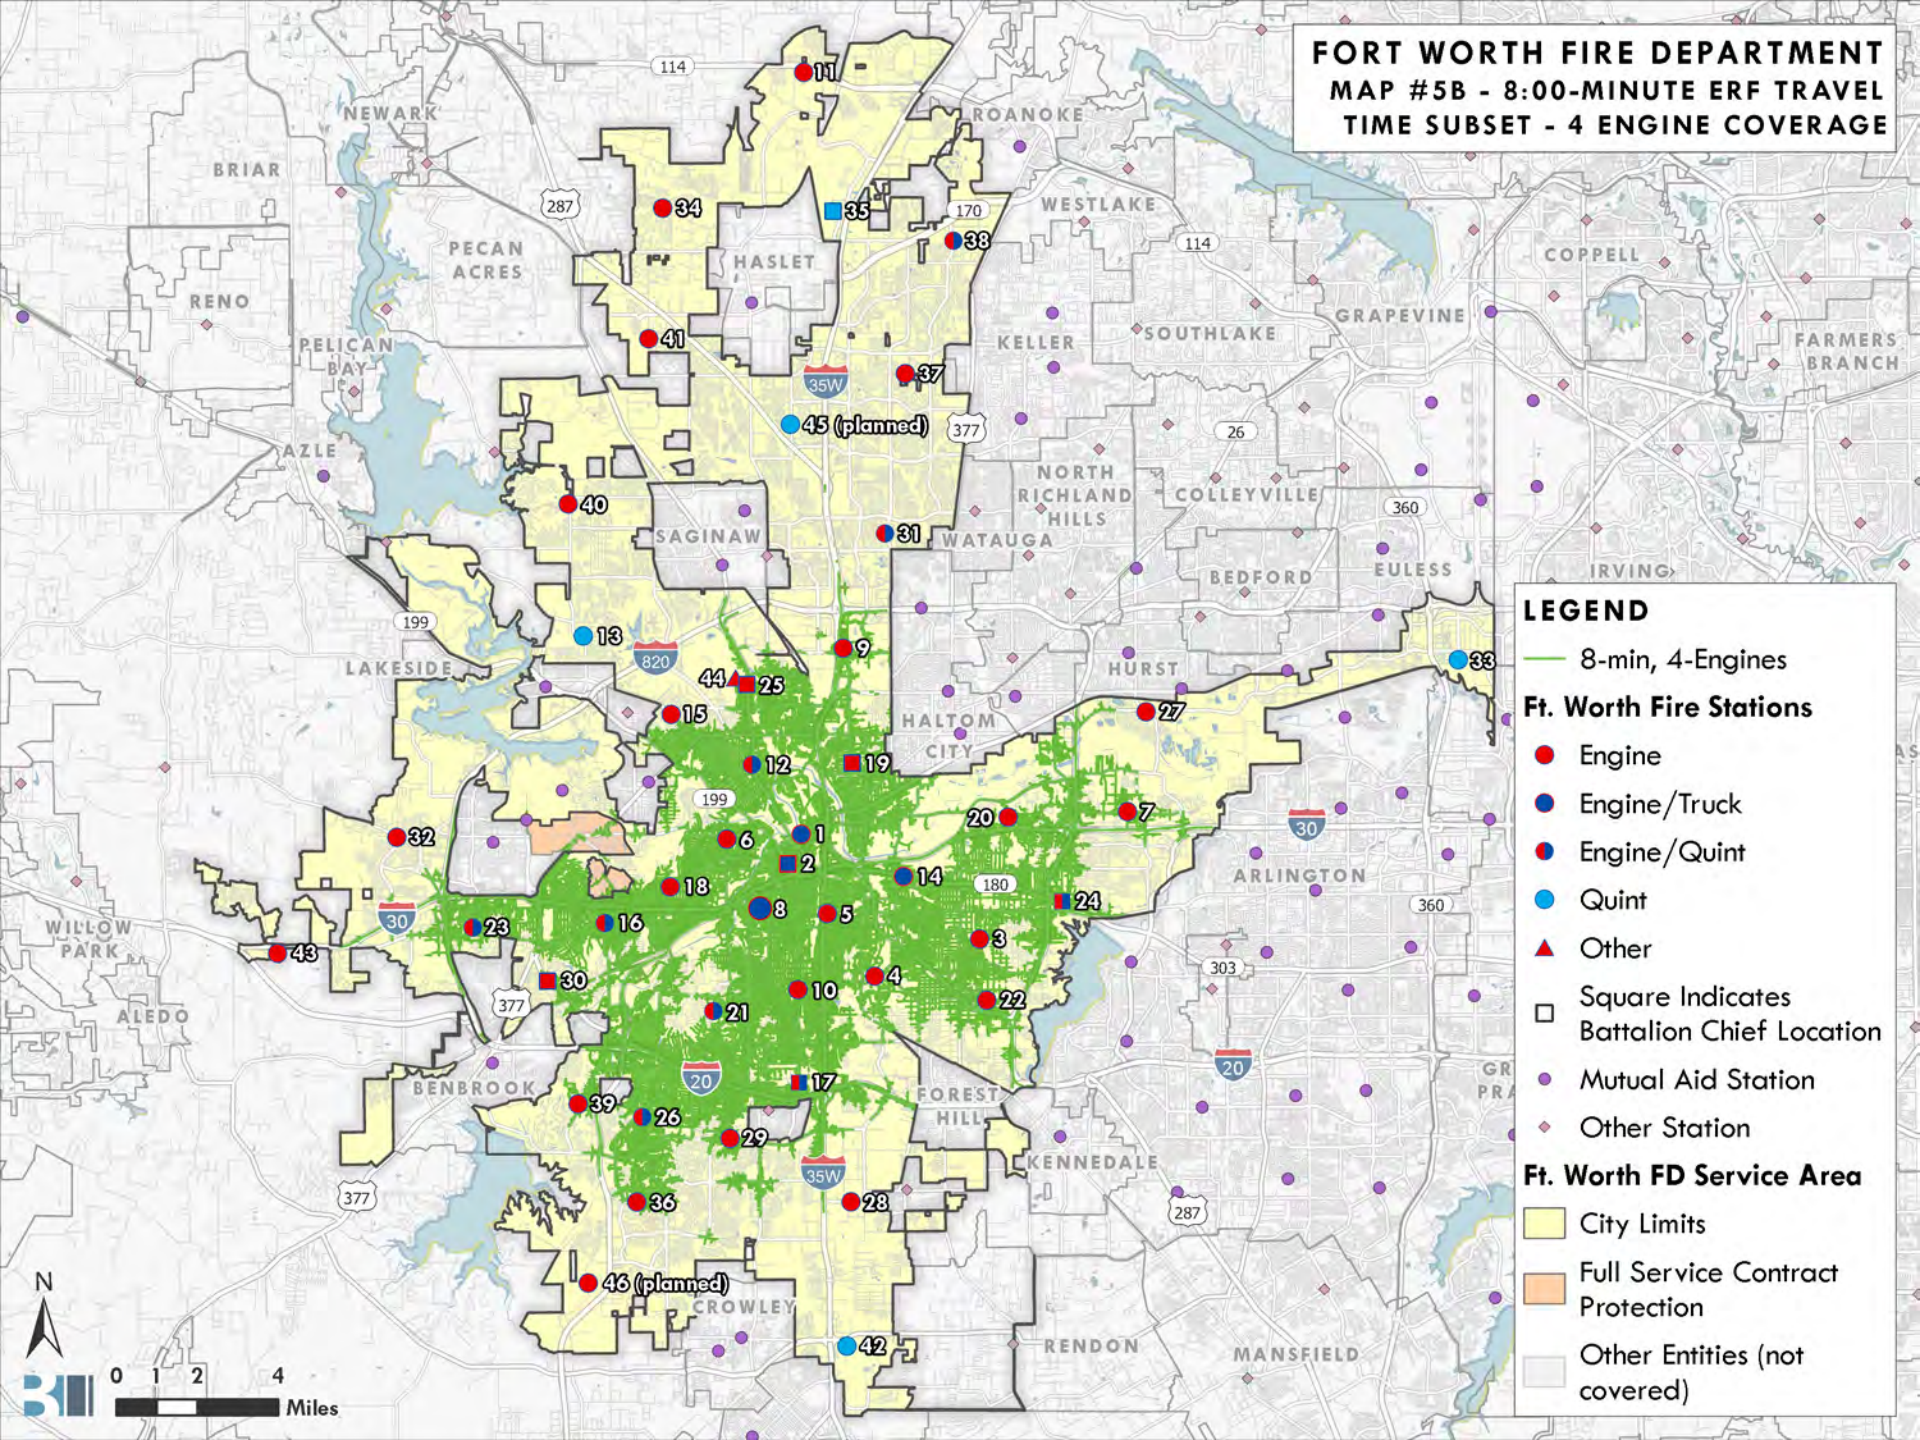

**FORT WORTH FIRE DEPARTMENT
MAP #5 - 8:00-MINUTE ERF TRAVEL
TIME (4 ENGINES, 1 TRUCK/QUINT, 2
BC)**

LEGEND

- 8-min ERF (4,1,2)
- Ft. Worth Fire Stations**
- Engine
- Engine/Truck
- Engine/Quint
- Quint
- ▲ Other
- Square Indicates Battalion Chief Location
- Mutual Aid Station
- ◆ Other Station
- Ft. Worth FD Service Area**
- City Limits
- Full Service Contract Protection
- Other Entities (not covered)

**FORT WORTH FIRE DEPARTMENT
MAP #5A - 8:00-MINUTE ERF TRAVEL
TIME (3 ENGINES, 1 TRUCK/QUINT, 1
BC)**

LEGEND

- 8-min ERF (3,1,1)
- Ft. Worth Fire Stations**
 - Engine
 - Engine/Truck
 - Engine/Quint
 - Quint
 - Other
- Square Indicates Battalion Chief Location
- Mutual Aid Station
- Other Station
- Ft. Worth FD Service Area**
 - City Limits
 - Full Service Contract Protection
 - Other Entities (not covered)

**FORT WORTH FIRE DEPARTMENT
MAP #5B - 8:00-MINUTE ERF TRAVEL
TIME SUBSET - 4 ENGINE COVERAGE**

LEGEND

- 8-min, 4-Engines
- Ft. Worth Fire Stations**
- Engine
- Engine/Truck
- Engine/Quint
- Quint
- ▲ Other
- Square Indicates Battalion Chief Location
- Mutual Aid Station
- ◆ Other Station
- Ft. Worth FD Service Area**
- City Limits
- Full Service Contract Protection
- Other Entities (not covered)