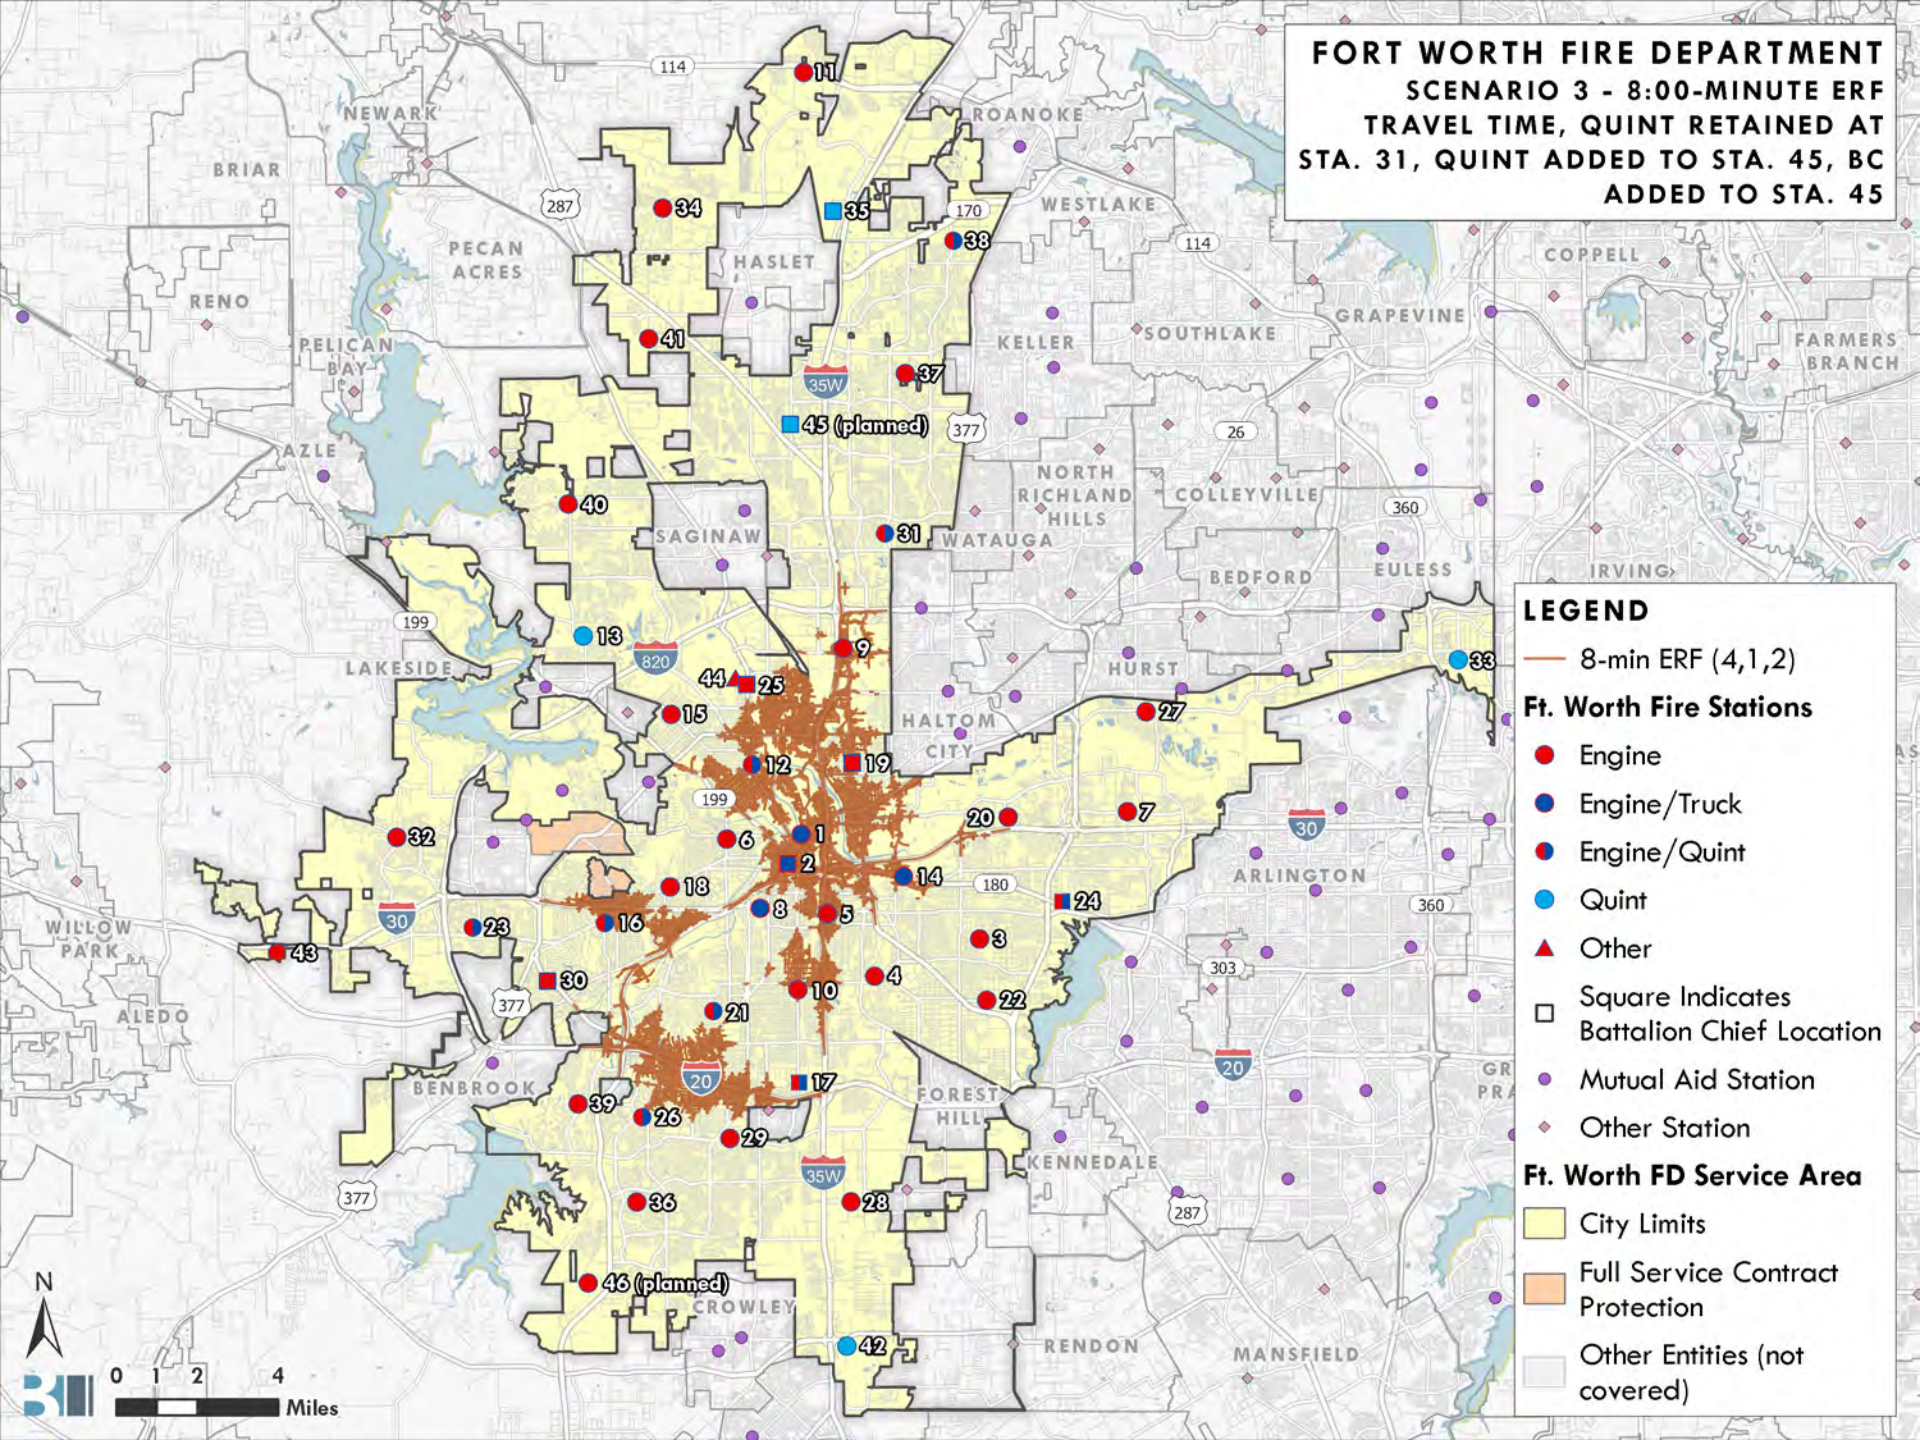

**FORT WORTH FIRE DEPARTMENT
SCENARIO 3 - 8:00-MINUTE ERF
TRAVEL TIME, QUINT RETAINED AT
STA. 31, QUINT ADDED TO STA. 45, BC
ADDED TO STA. 45**

LEGEND

- 8-min ERF (4,1,2)
- **Ft. Worth Fire Stations**
- Engine
- Engine/Truck
- Engine/Quint
- Quint
- ▲ Other
- Square Indicates Battalion Chief Location
- Mutual Aid Station
- Other Station
- **Ft. Worth FD Service Area**
- City Limits
- Full Service Contract Protection
- Other Entities (not covered)