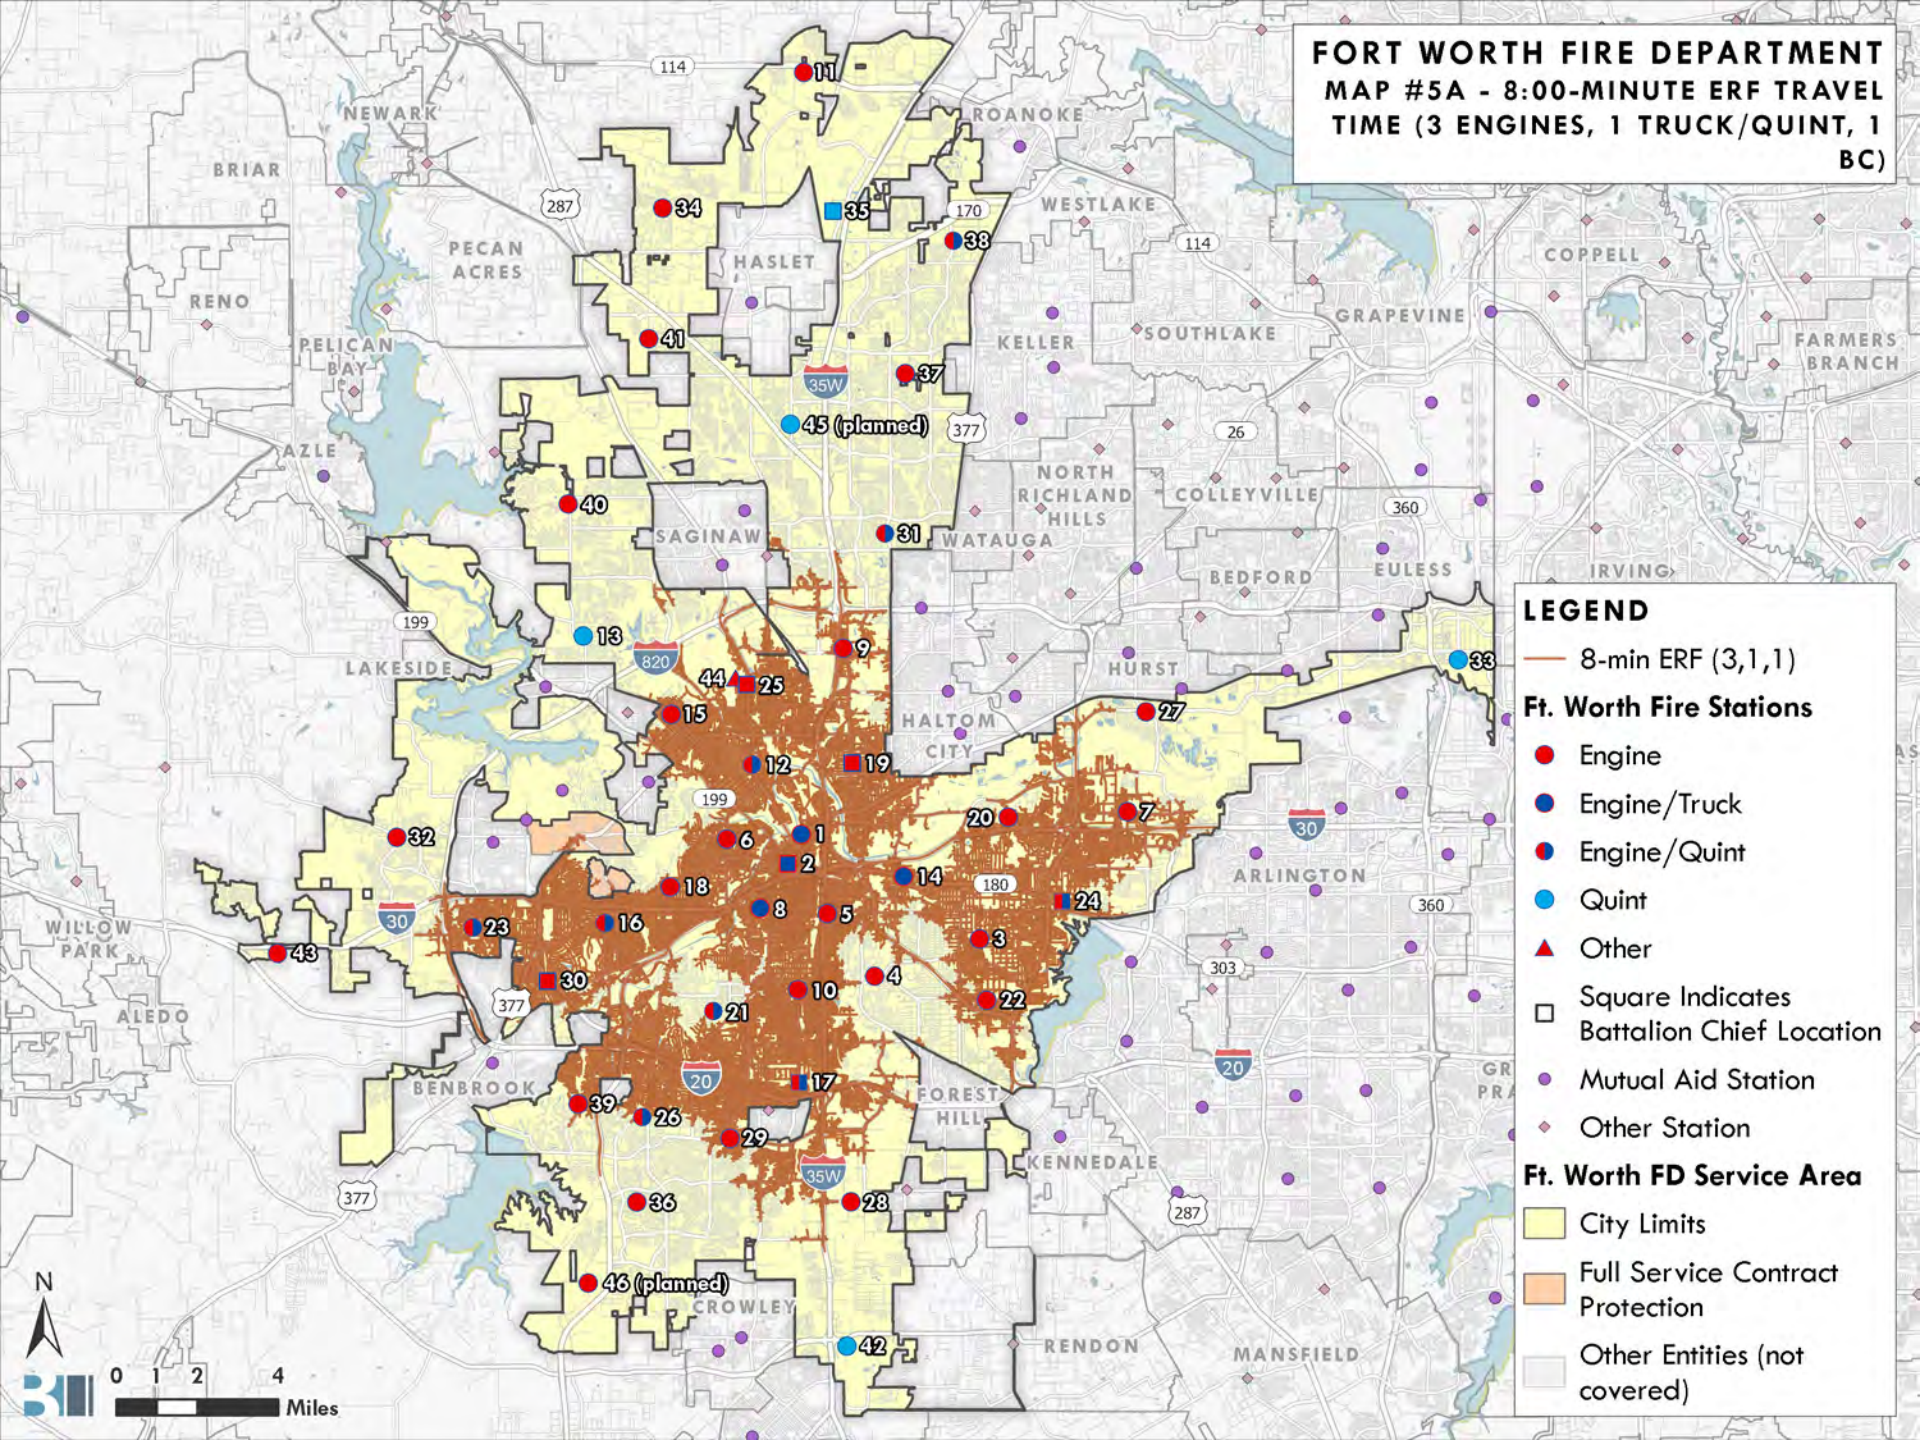

**FORT WORTH FIRE DEPARTMENT
MAP #5 - 8:00-MINUTE ERF TRAVEL
TIME (4 ENGINES, 1 TRUCK/QUINT, 2
BC)**

LEGEND

- 8-min ERF (4,1,2)
- Ft. Worth Fire Stations**
- Engine
- Engine/Truck
- Engine/Quint
- Quint
- ▲ Other
- Square Indicates Battalion Chief Location
- Mutual Aid Station
- ◆ Other Station
- Ft. Worth FD Service Area**
- City Limits
- Full Service Contract Protection
- Other Entities (not covered)

**FORT WORTH FIRE DEPARTMENT
MAP #5A - 8:00-MINUTE ERF TRAVEL
TIME (3 ENGINES, 1 TRUCK/QUINT, 1
BC)**

LEGEND

- 8-min ERF (3,1,1)
- Ft. Worth Fire Stations**
 - Engine
 - Engine/Truck
 - Engine/Quint
 - Quint
 - Other
- Square Indicates Battalion Chief Location
- Mutual Aid Station
- Other Station
- Ft. Worth FD Service Area**
 - City Limits
 - Full Service Contract Protection
 - Other Entities (not covered)