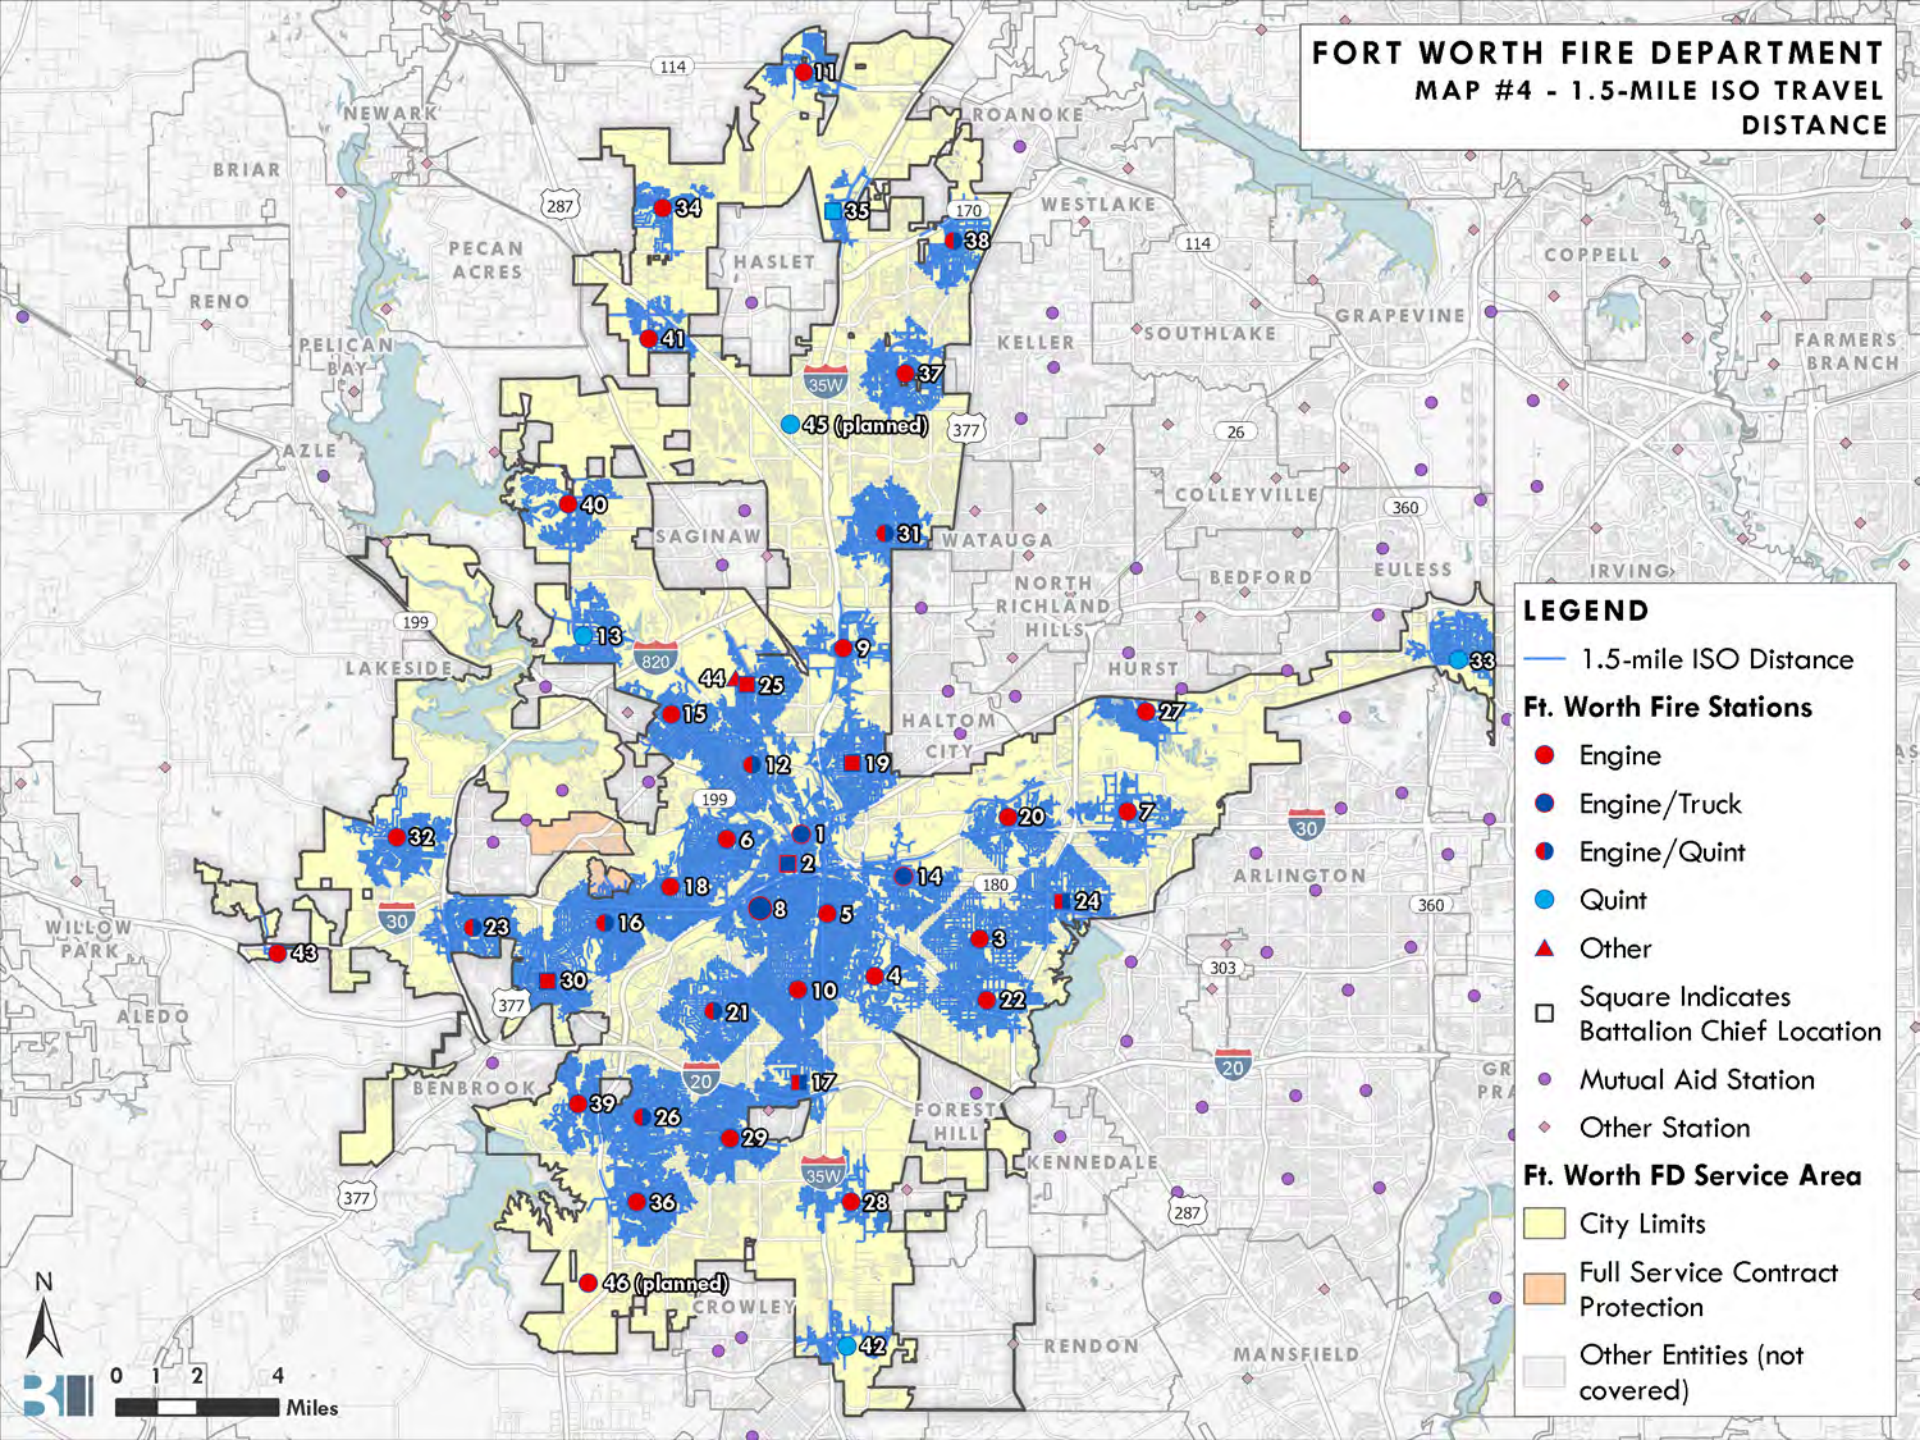

FORT WORTH FIRE DEPARTMENT MAP #4 - 1.5-MILE ISO TRAVEL DISTANCE

LEGEND

- 1.5-mile ISO Distance
- **Ft. Worth Fire Stations**
  - Engine
  - Engine/Truck
  - Engine/Quint
  - Quint
  - ▲ Other
  - Square Indicates Battalion Chief Location
  - Mutual Aid Station
  - Other Station
- **Ft. Worth FD Service Area**
  - City Limits
  - Full Service Contract Protection
  - Other Entities (not covered)