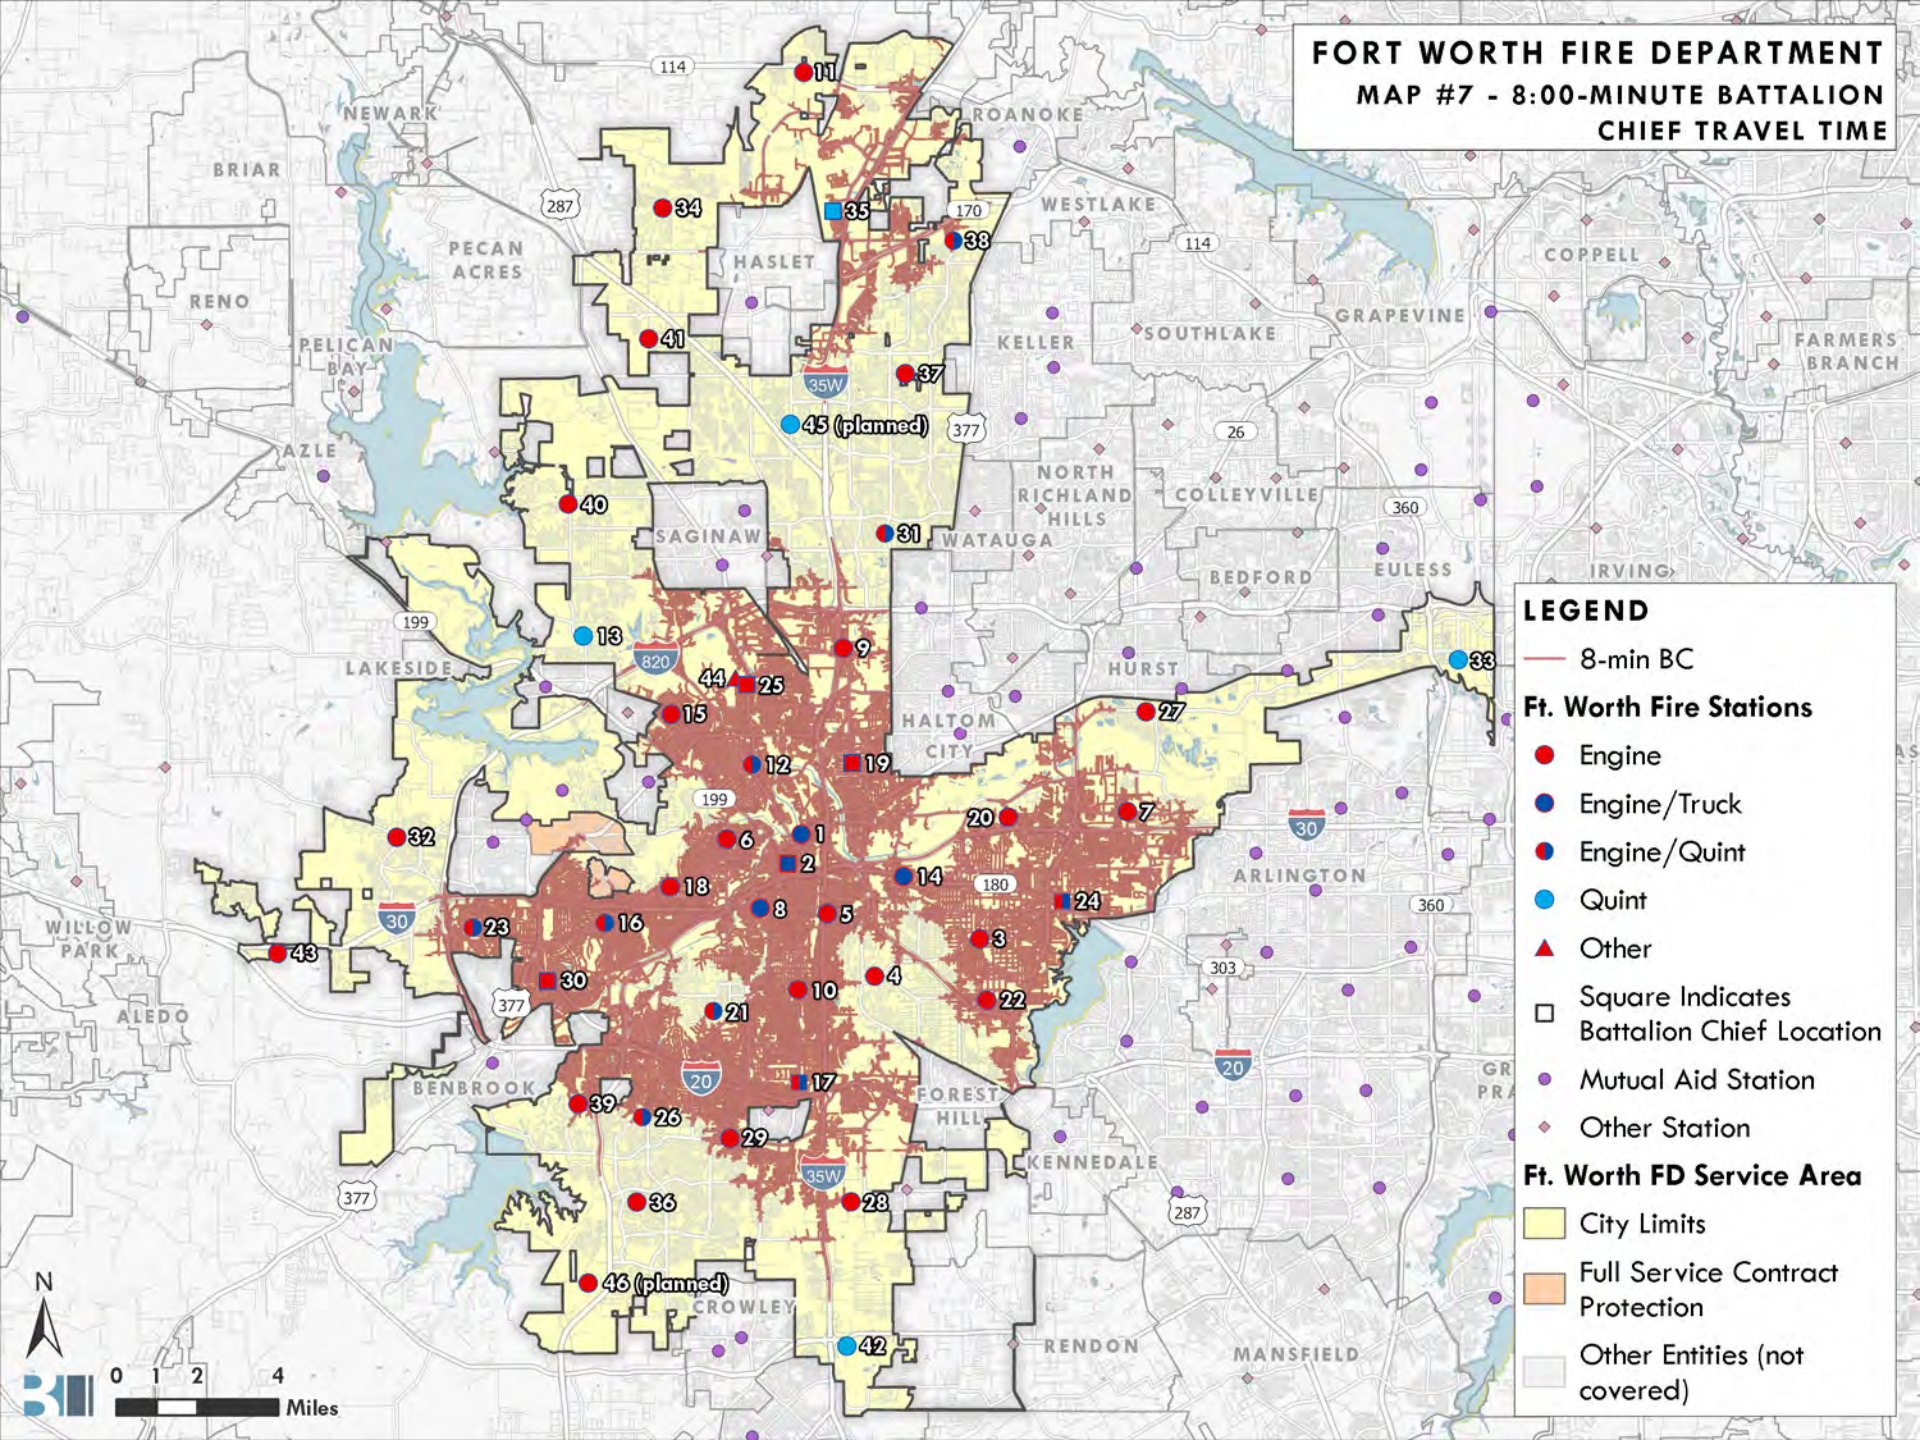

FORT WORTH FIRE DEPARTMENT MAP #6A - 8:00-MINUTE TRUCK AND QUINT TRAVEL TIME

LEGEND

- 8-min Truck/Quint
- Ft. Worth Fire Stations**
- Engine
- Engine/Truck
- Engine/Quint
- Quint
- ▲ Other
- Square Indicates Battalion Chief Location
- Mutual Aid Station
- ◆ Other Station
- Ft. Worth FD Service Area**
- City Limits
- Full Service Contract Protection
- Other Entities (not covered)

**FORT WORTH FIRE DEPARTMENT
MAP #6B - 8:00-MINUTE TRUCK AND
QUINT TRAVEL TIME WITH PLANNED
STATIONS**

LEGEND

- 8-min Truck/Quint
- Ft. Worth Fire Stations**
- Engine
- Engine/Truck
- Engine/Quint
- Quint
- ▲ Other
- Square Indicates Battalion Chief Location
- Mutual Aid Station
- ◆ Other Station
- Ft. Worth FD Service Area**
- City Limits
- Full Service Contract Protection
- Other Entities (not covered)

**FORT WORTH FIRE DEPARTMENT
MAP #7 - 8:00-MINUTE BATTALION
CHIEF TRAVEL TIME**

LEGEND

- 8-min BC
- Ft. Worth Fire Stations**
- Engine
- Engine/Truck
- Engine/Quint
- Quint
- ▲ Other
- Square Indicates Battalion Chief Location
- Mutual Aid Station
- ◆ Other Station
- Ft. Worth FD Service Area**
- City Limits
- Full Service Contract Protection
- Other Entities (not covered)