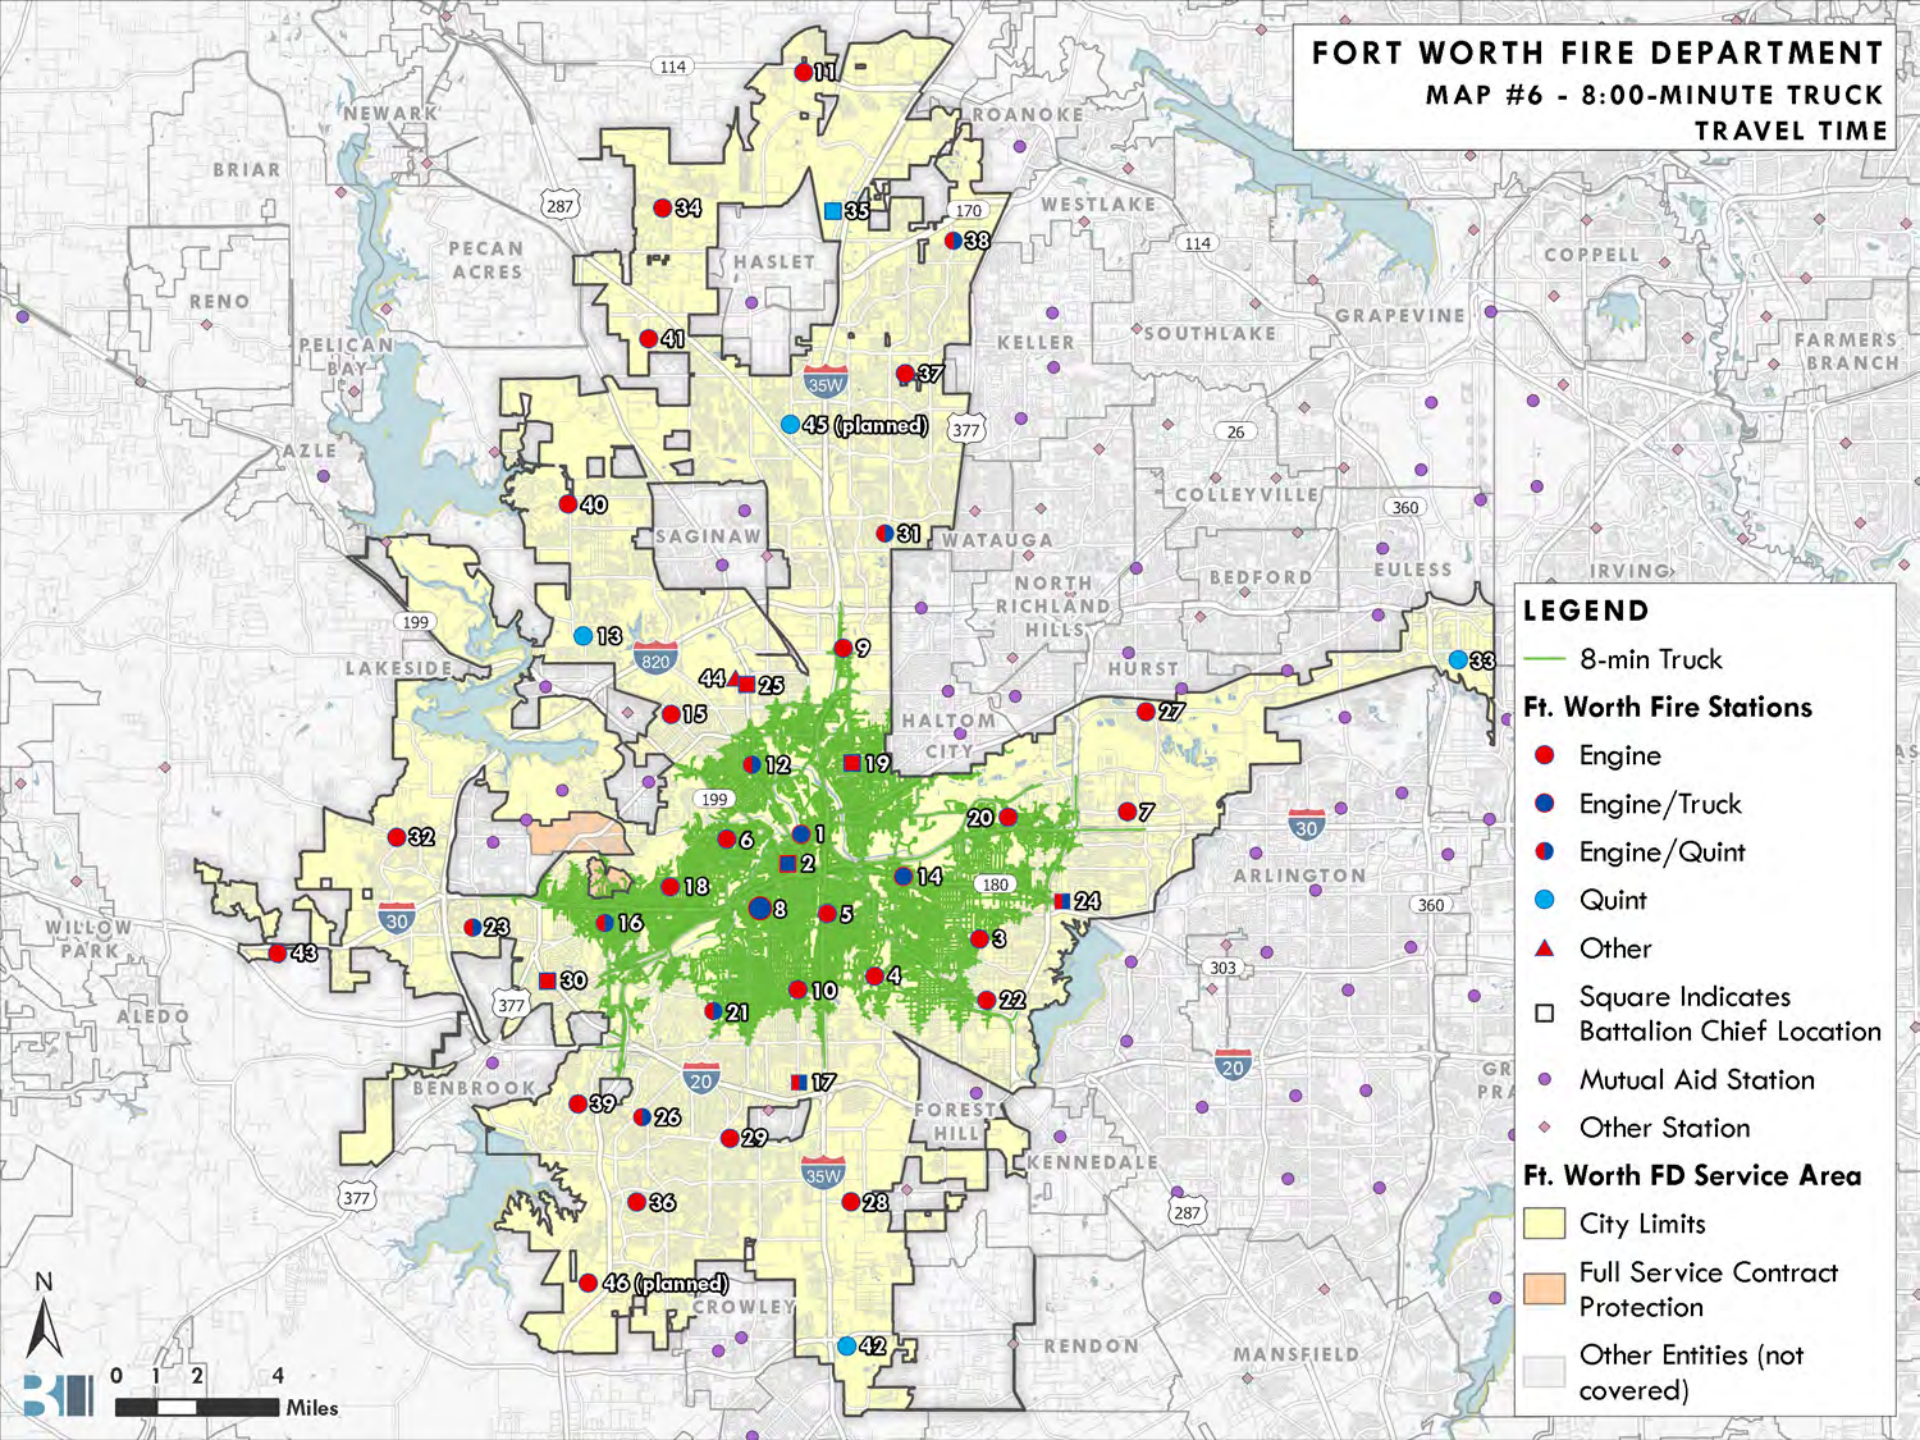

**FORT WORTH FIRE DEPARTMENT
MAP #5A - 8:00-MINUTE ERF TRAVEL
TIME (3 ENGINES, 1 TRUCK/QUINT, 1
BC)**

LEGEND

- 8-min ERF (3,1,1)
- Ft. Worth Fire Stations**
 - Engine
 - Engine/Truck
 - Engine/Quint
 - Quint
 - Other
- Square Indicates Battalion Chief Location
- Mutual Aid Station
- Other Station
- Ft. Worth FD Service Area**
 - City Limits
 - Full Service Contract Protection
 - Other Entities (not covered)

**FORT WORTH FIRE DEPARTMENT
MAP #5B - 8:00-MINUTE ERF TRAVEL
TIME SUBSET - 4 ENGINE COVERAGE**

LEGEND

- 8-min, 4-Engines
- Ft. Worth Fire Stations**
- Engine
- Engine/Truck
- Engine/Quint
- Quint
- ▲ Other
- Square Indicates Battalion Chief Location
- Mutual Aid Station
- ◆ Other Station
- Ft. Worth FD Service Area**
- City Limits
- Full Service Contract Protection
- Other Entities (not covered)

**FORT WORTH FIRE DEPARTMENT
MAP #6 - 8:00-MINUTE TRUCK
TRAVEL TIME**

LEGEND

- 8-min Truck
- Ft. Worth Fire Stations**
 - Engine
 - Engine/Truck
 - Engine/Quint
 - Quint
 - Other
- Square Indicates Battalion Chief Location
- Mutual Aid Station
- Other Station
- Ft. Worth FD Service Area**
 - City Limits
 - Full Service Contract Protection
 - Other Entities (not covered)