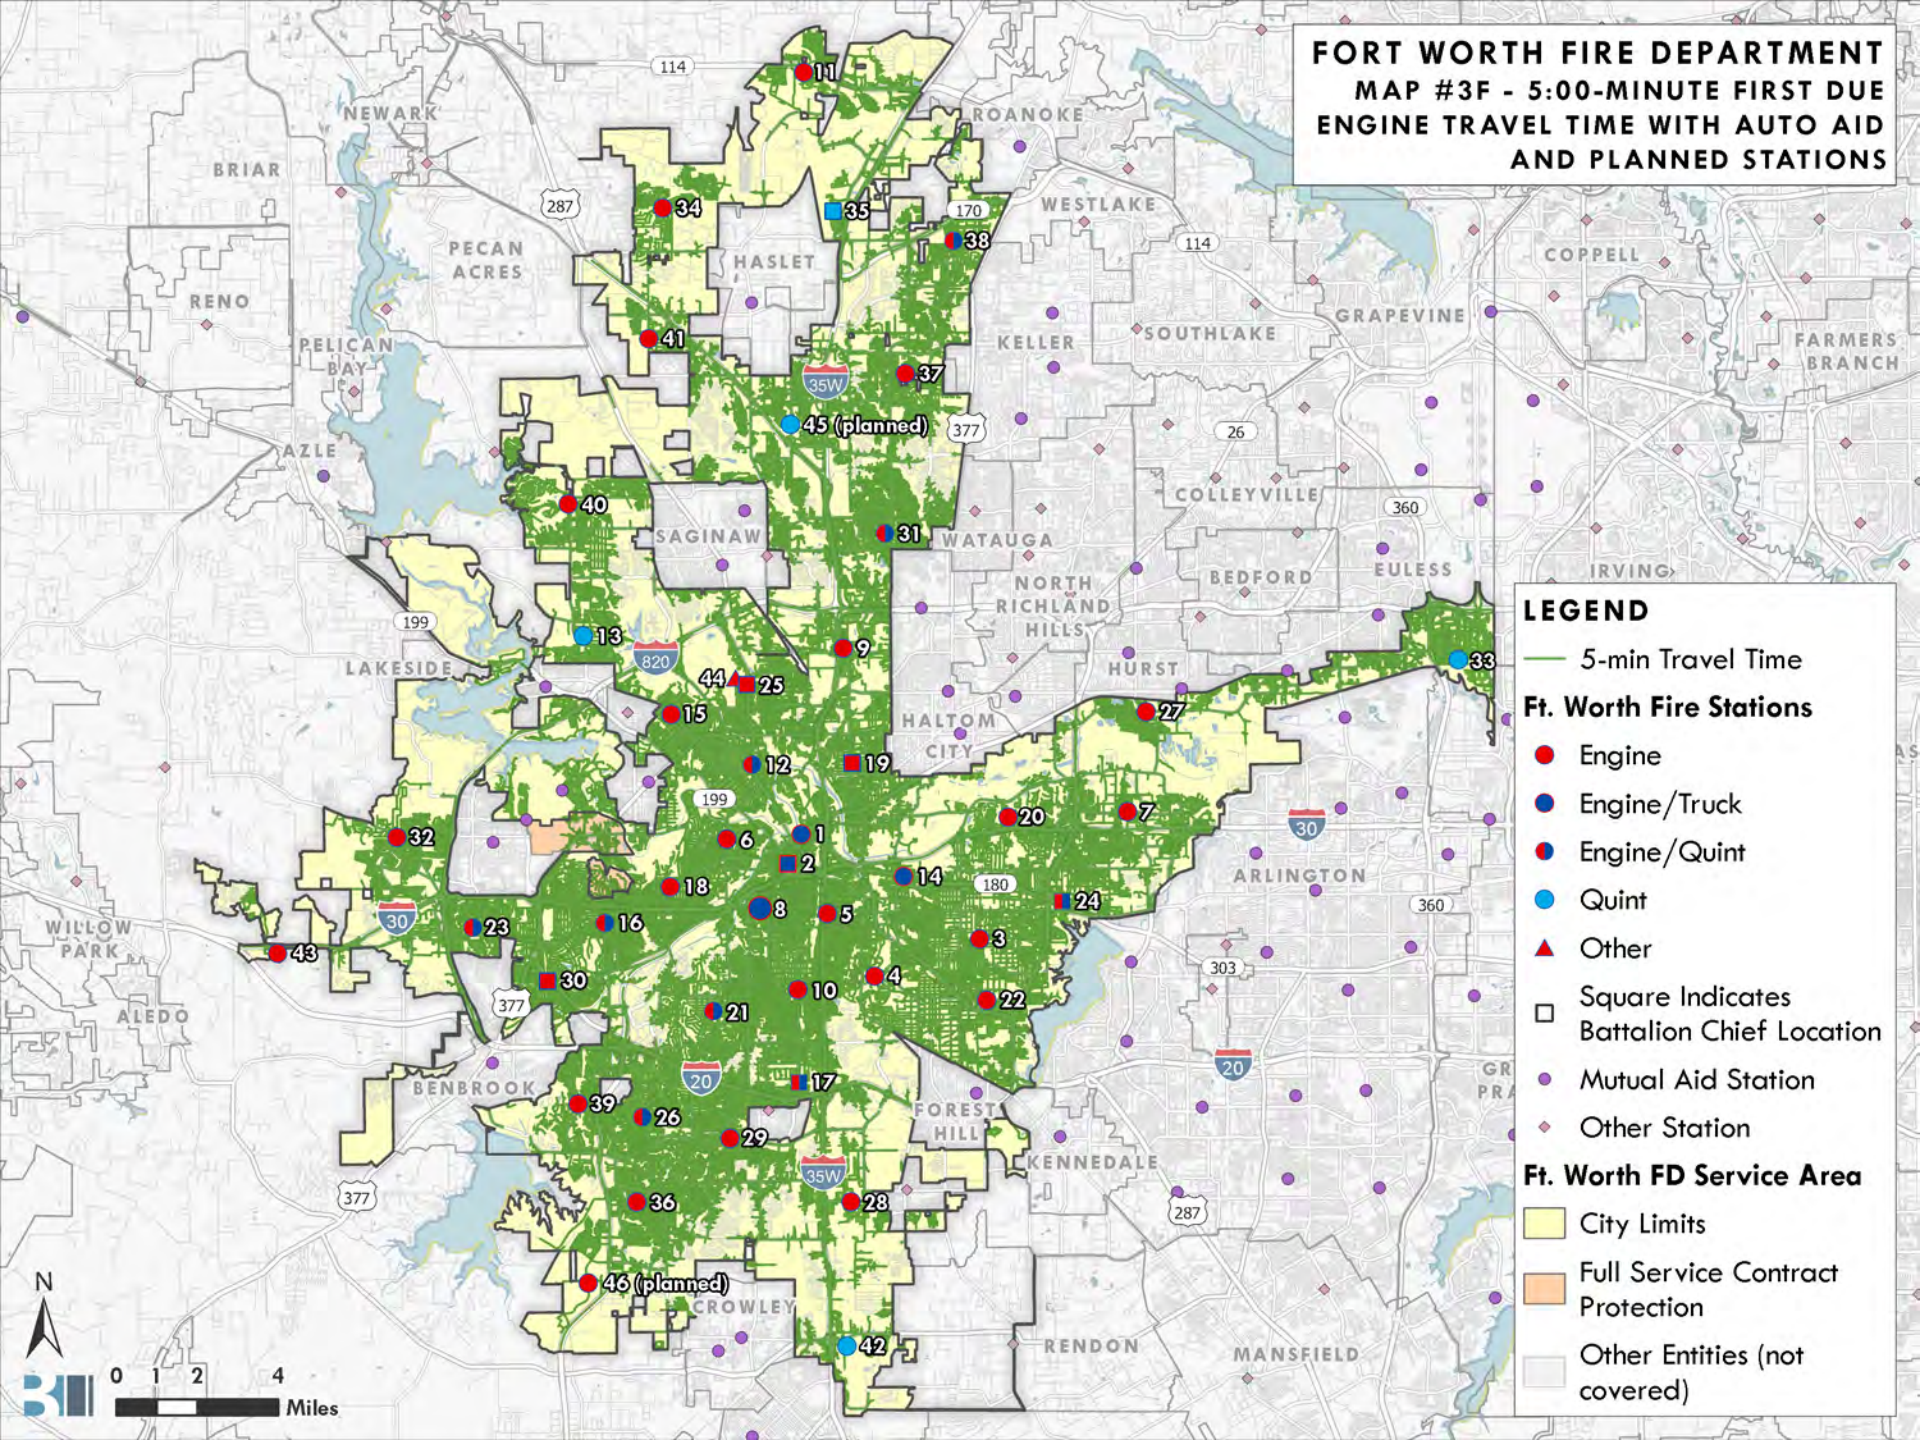

**FORT WORTH FIRE DEPARTMENT
MAP #3F - 5:00-MINUTE FIRST DUE
ENGINE TRAVEL TIME WITH AUTO AID
AND PLANNED STATIONS**

LEGEND

- 5-min Travel Time
- **Ft. Worth Fire Stations**
- Engine
- Engine/Truck
- Engine/Quint
- Quint
- ▲ Other
- Square Indicates Battalion Chief Location
- Mutual Aid Station
- Other Station
- **Ft. Worth FD Service Area**
- City Limits
- Full Service Contract Protection
- Other Entities (not covered)