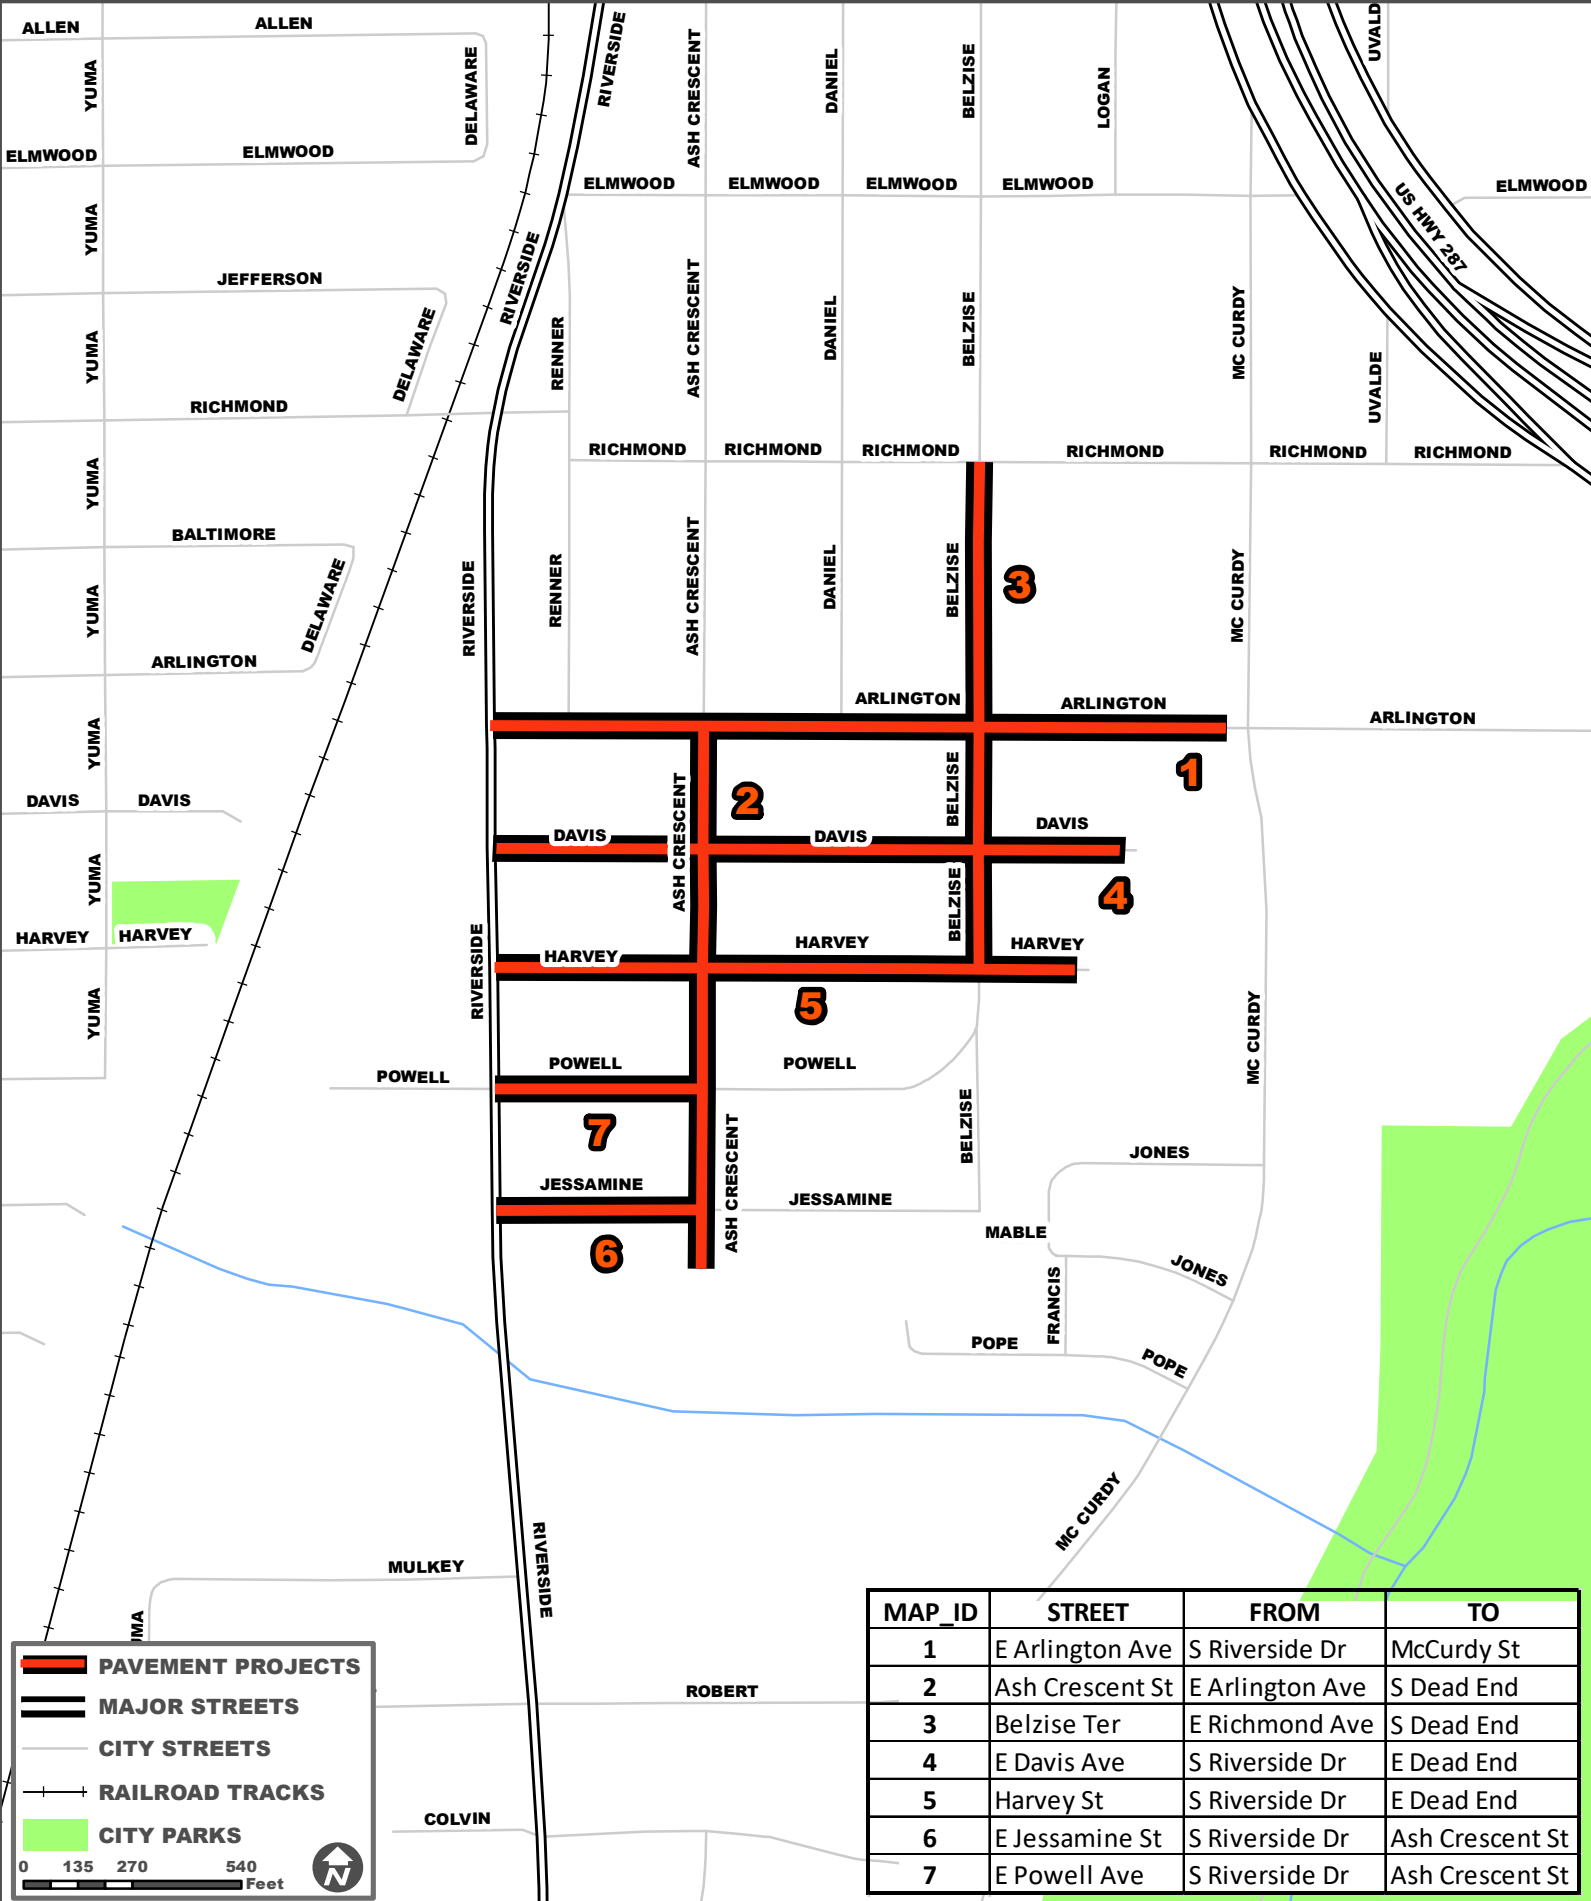

# MAYOR & COUNCIL COMMUNICATION MAP

## 2022 BOND NEIGHBORHOOD STREETS

### CPN102980 - YEAR 1 CONTRACT 6

MAP_ID	STREET	FROM	TO
1	E Arlington Ave	S Riverside Dr	McCurdy St
2	Ash Crescent St	E Arlington Ave	S Dead End
3	Belzise Ter	E Richmond Ave	S Dead End
4	E Davis Ave	S Riverside Dr	E Dead End
5	Harvey St	S Riverside Dr	E Dead End
6	E Jessamine St	S Riverside Dr	Ash Crescent St
7	E Powell Ave	S Riverside Dr	Ash Crescent St