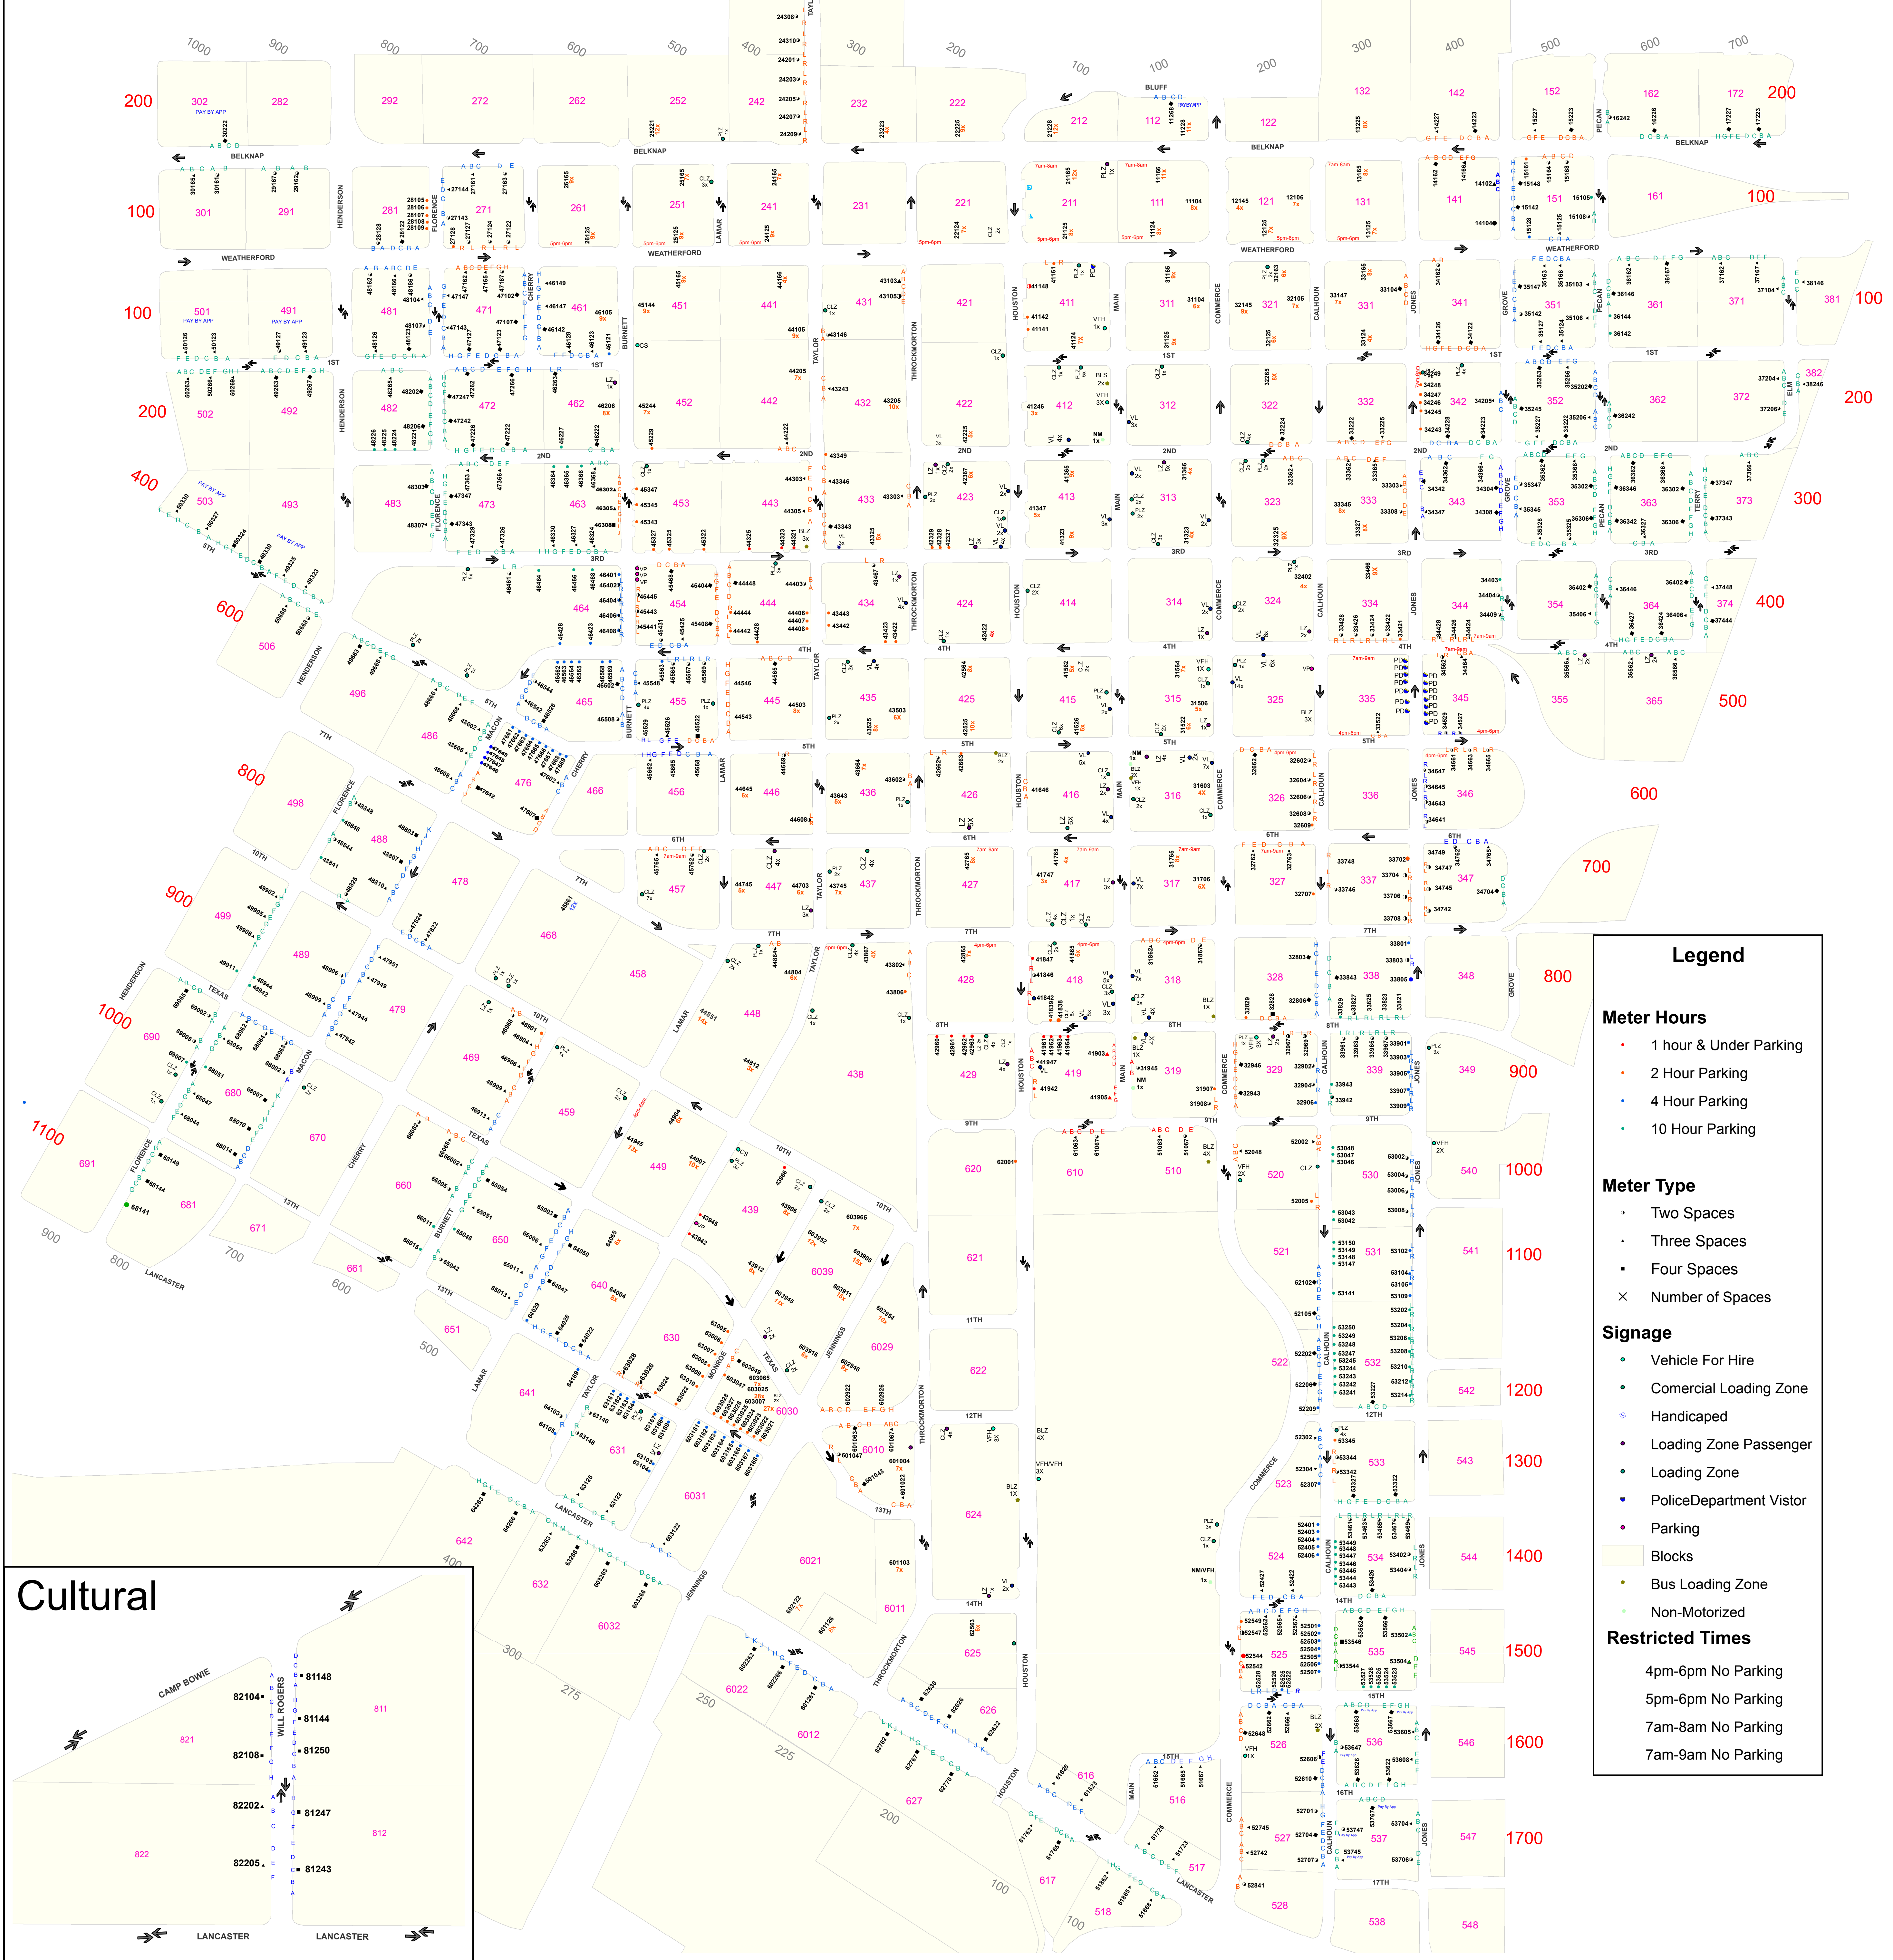

City of Fort Worth Meter Map

01/13/2021

Downtown (CBD), Medical, TCU

Monday-Friday 8am-6pm

One-Hour Meters (1 Hour Limit)

\$1.50 per hour

Two-Hour Meters (2 Hour Limit)

\$1.50 per hour

Four-Hour Meters (4 Hour Limit)

\$0.75 per hour

10-Hour Meters (10 Hour Limit)

\$0.50 per hour

West 7th (3 Hour Limit)
Seven days a week except holidays
(First 2 Hours Free, Once Per Day,
Only Between 10AM-5PM)
3 Dollars Per Hour
10pm-10am FREE

Cultural District (Will Rogers) (4 Hour Limit)
Seven Days A Week except holidays
6am-10pm Four-Hour Meters \$0.75 per hour

Legend

Meter Hours

- 1 hour & Under Parking
- 2 Hour Parking
- 4 Hour Parking
- 10 Hour Parking

Restricted Times

- 4pm-6pm No Parking
- 5pm-6pm No Parking
- 7am-8am No Parking
- 7am-9am No Parking