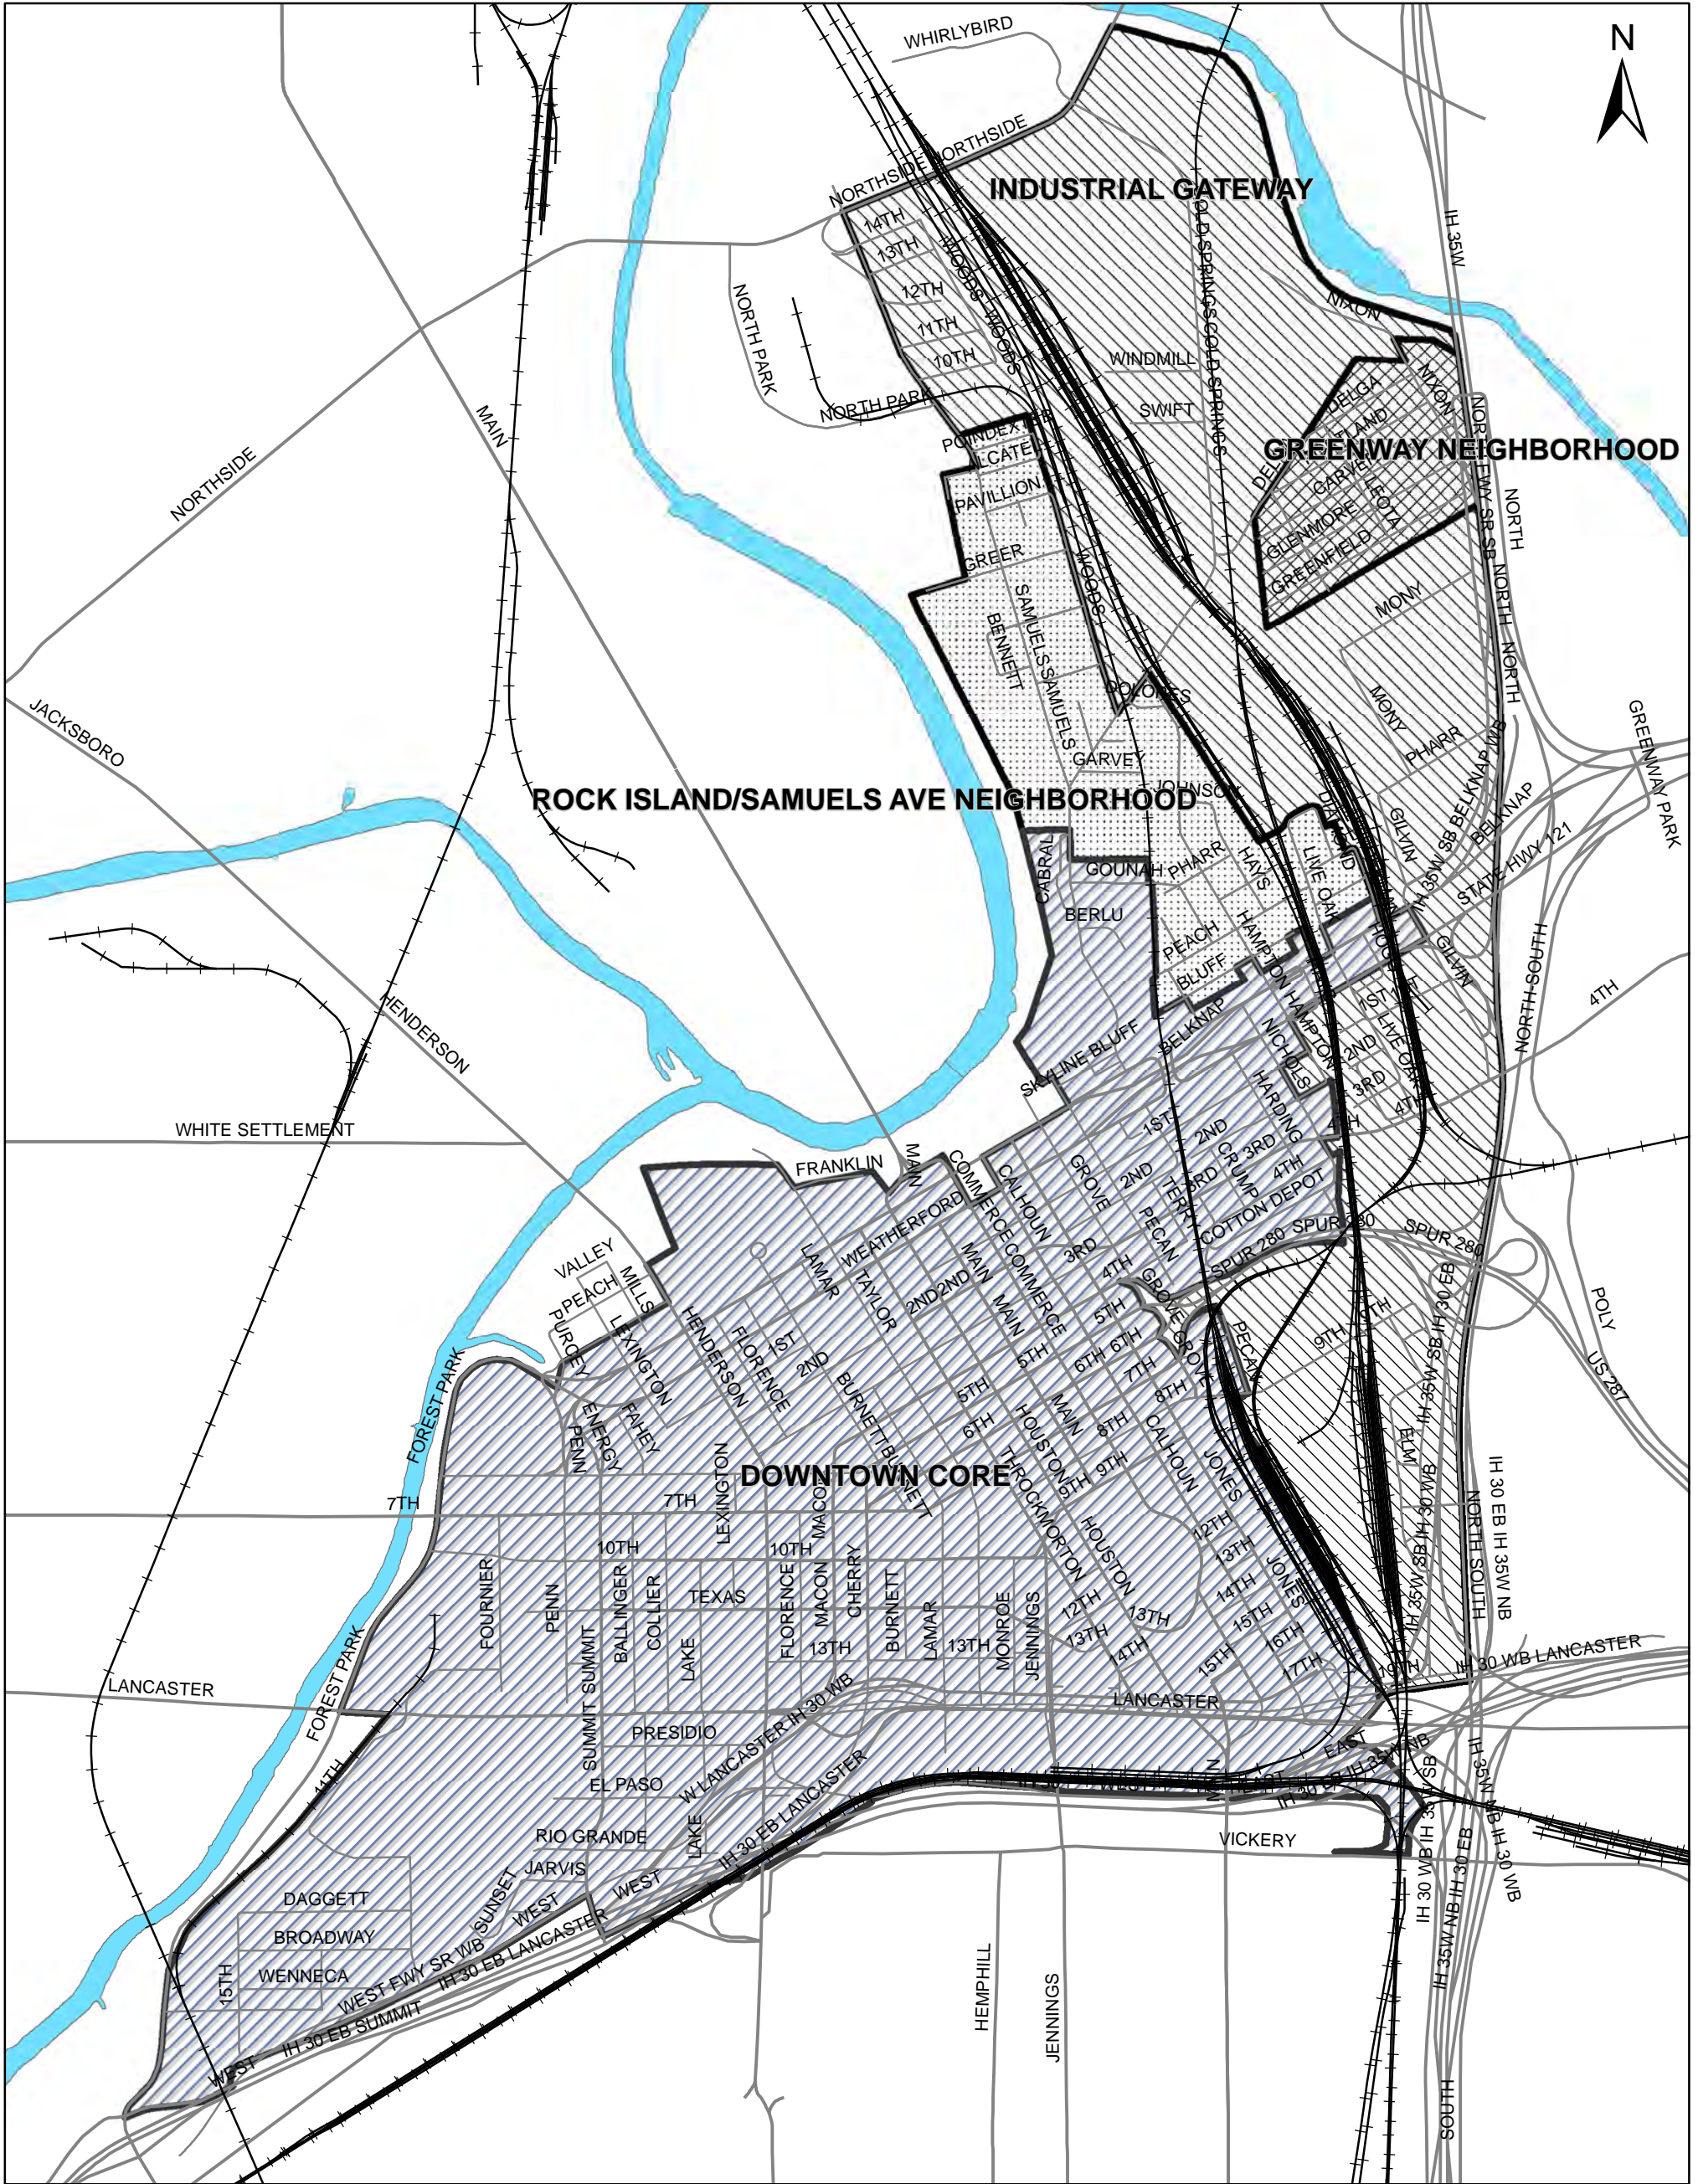

Downtown Urban Design District - Character Zones

Character Zones	
	DOWNTOWN CORE
	GREENWAY NEIGHBORHOOD
	ROCK ISLAND/SAMUELS AVE NEIGHBORHOOD
	INDUSTRIAL GATEWAY

COPYRIGHT 2016 CITY OF FORT WORTH
 UNAUTHORIZED REPRODUCTION IS A VIOLATION OF APPLICABLE LAWS.
 THIS DATA IS TO BE USED FOR A GRAPHICAL REPRESENTATION ONLY.
 THE ACCURACY IS NOT TO BE TAKEN / USED AS DATA PRODUCED FOR
 ENGINEERING PURPOSES OR BY A REGISTERED PROFESSIONAL LAND SURVEYOR.
 THE CITY OF FORT WORTH ASSUMES NO RESPONSIBILITY FOR THE ACCURACY OF SAID DATA.
 Planning and Development Department - EMA - 10/12/2016