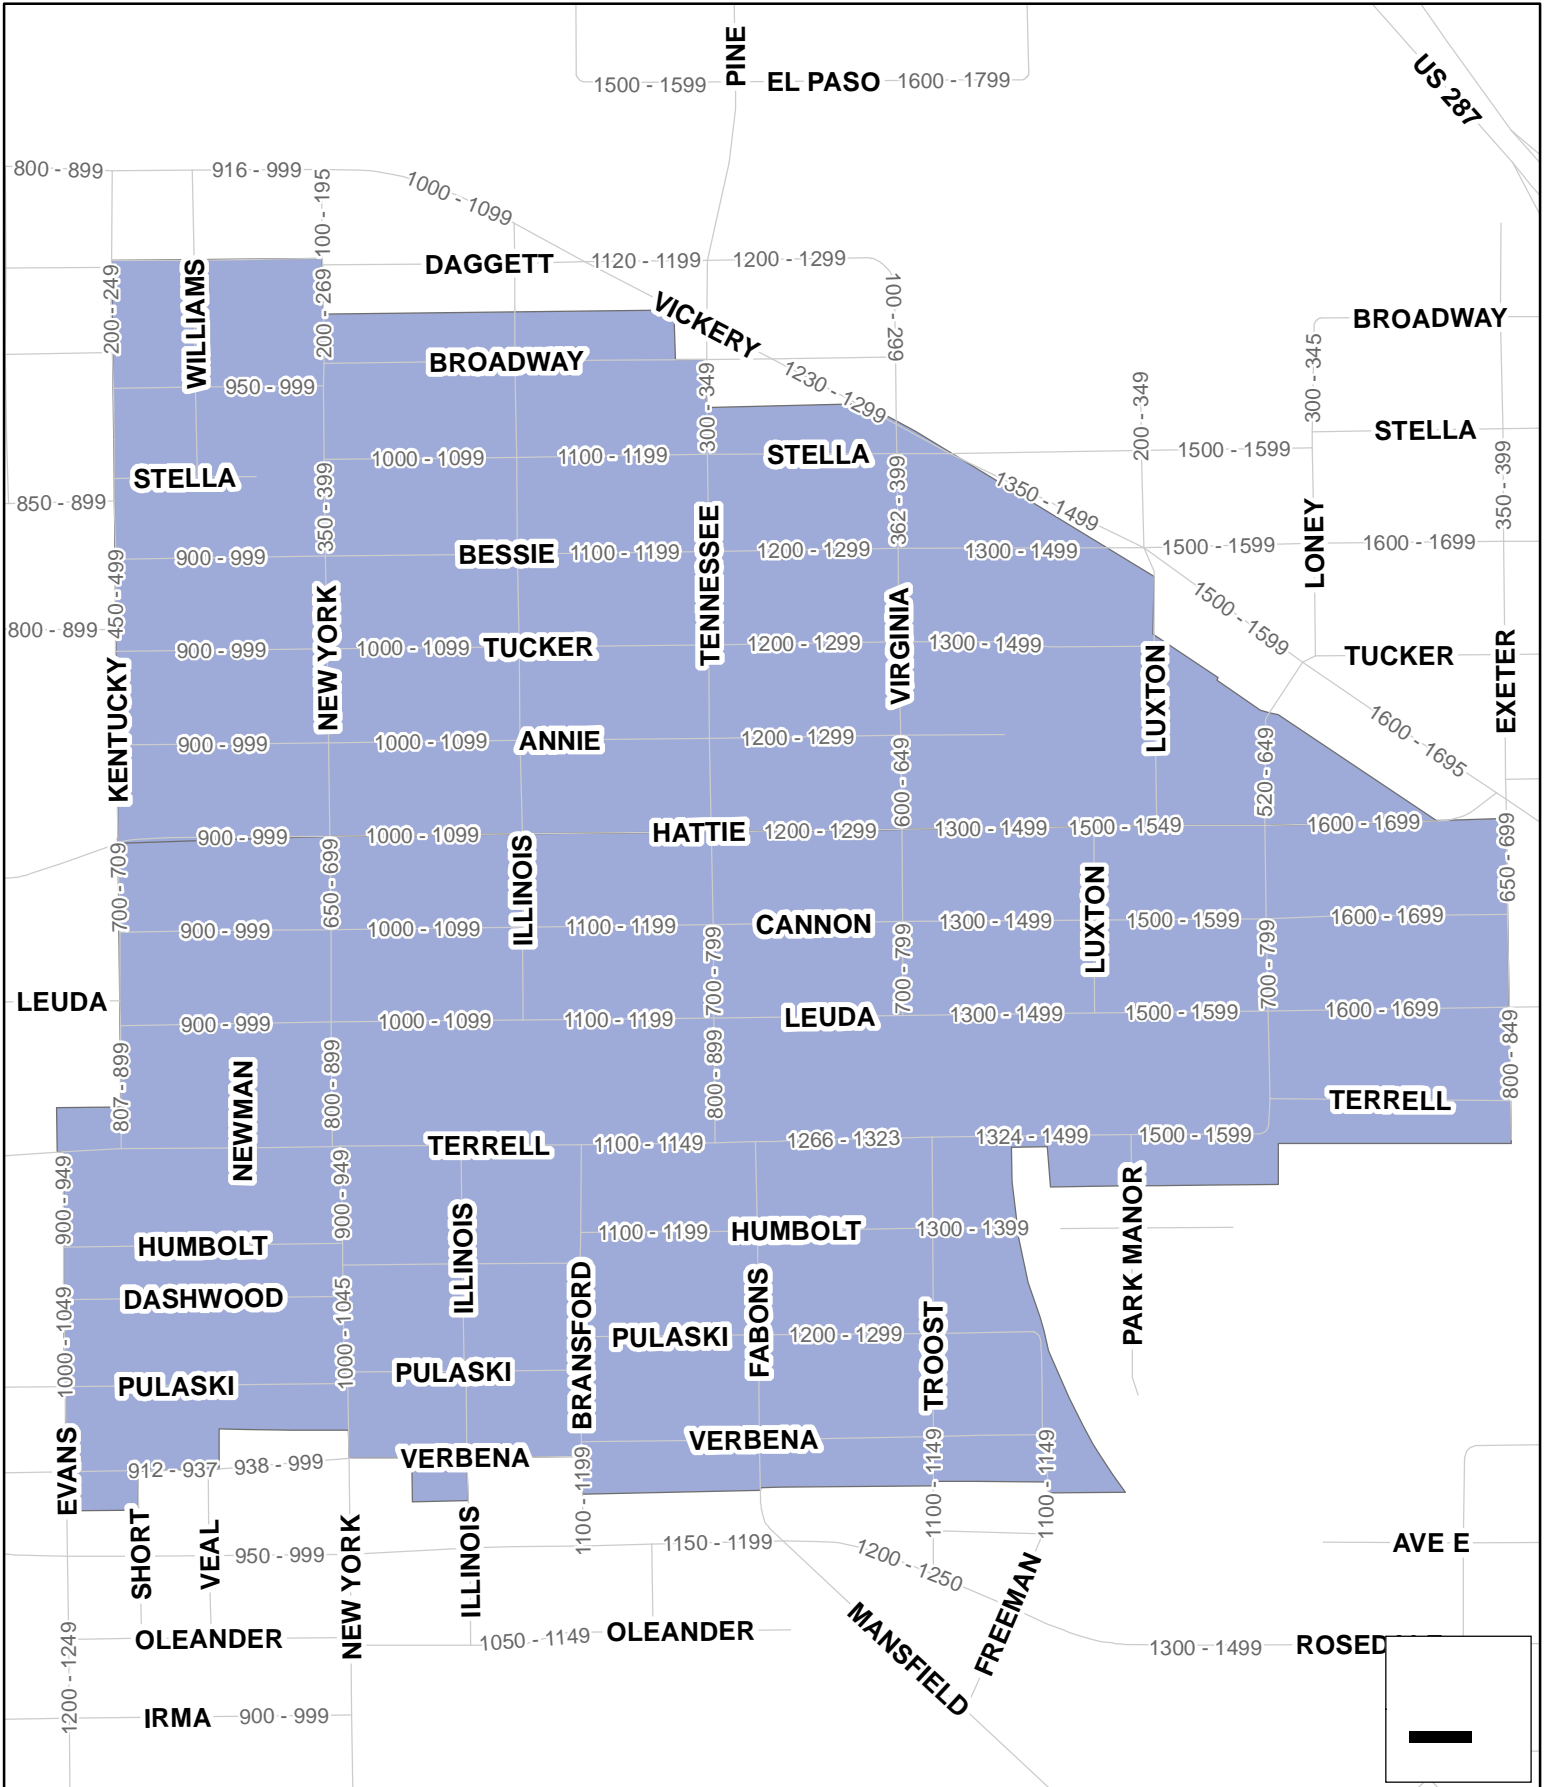

Terrell Heights Local Historic District

Terrell Heights

COPYRIGHT 2007 CITY OF FORT WORTH
UNAUTHORIZED REPRODUCTION IS A VIOLATION OF APPLICABLE LAWS.

THIS DATA IS TO BE USED FOR A GRAPHICAL REPRESENTATION ONLY. THE ACCURACY IS NOT TO BE TAKEN / USED AS DATA PRODUCED FOR ENGINEERING PURPOSES OR BY A REGISTERED PROFESSIONAL LAND SURVEYOR. THE CITY OF FORT WORTH ASSUMES NO RESPONSIBILITY FOR THE ACCURACY OF SAID DATA.