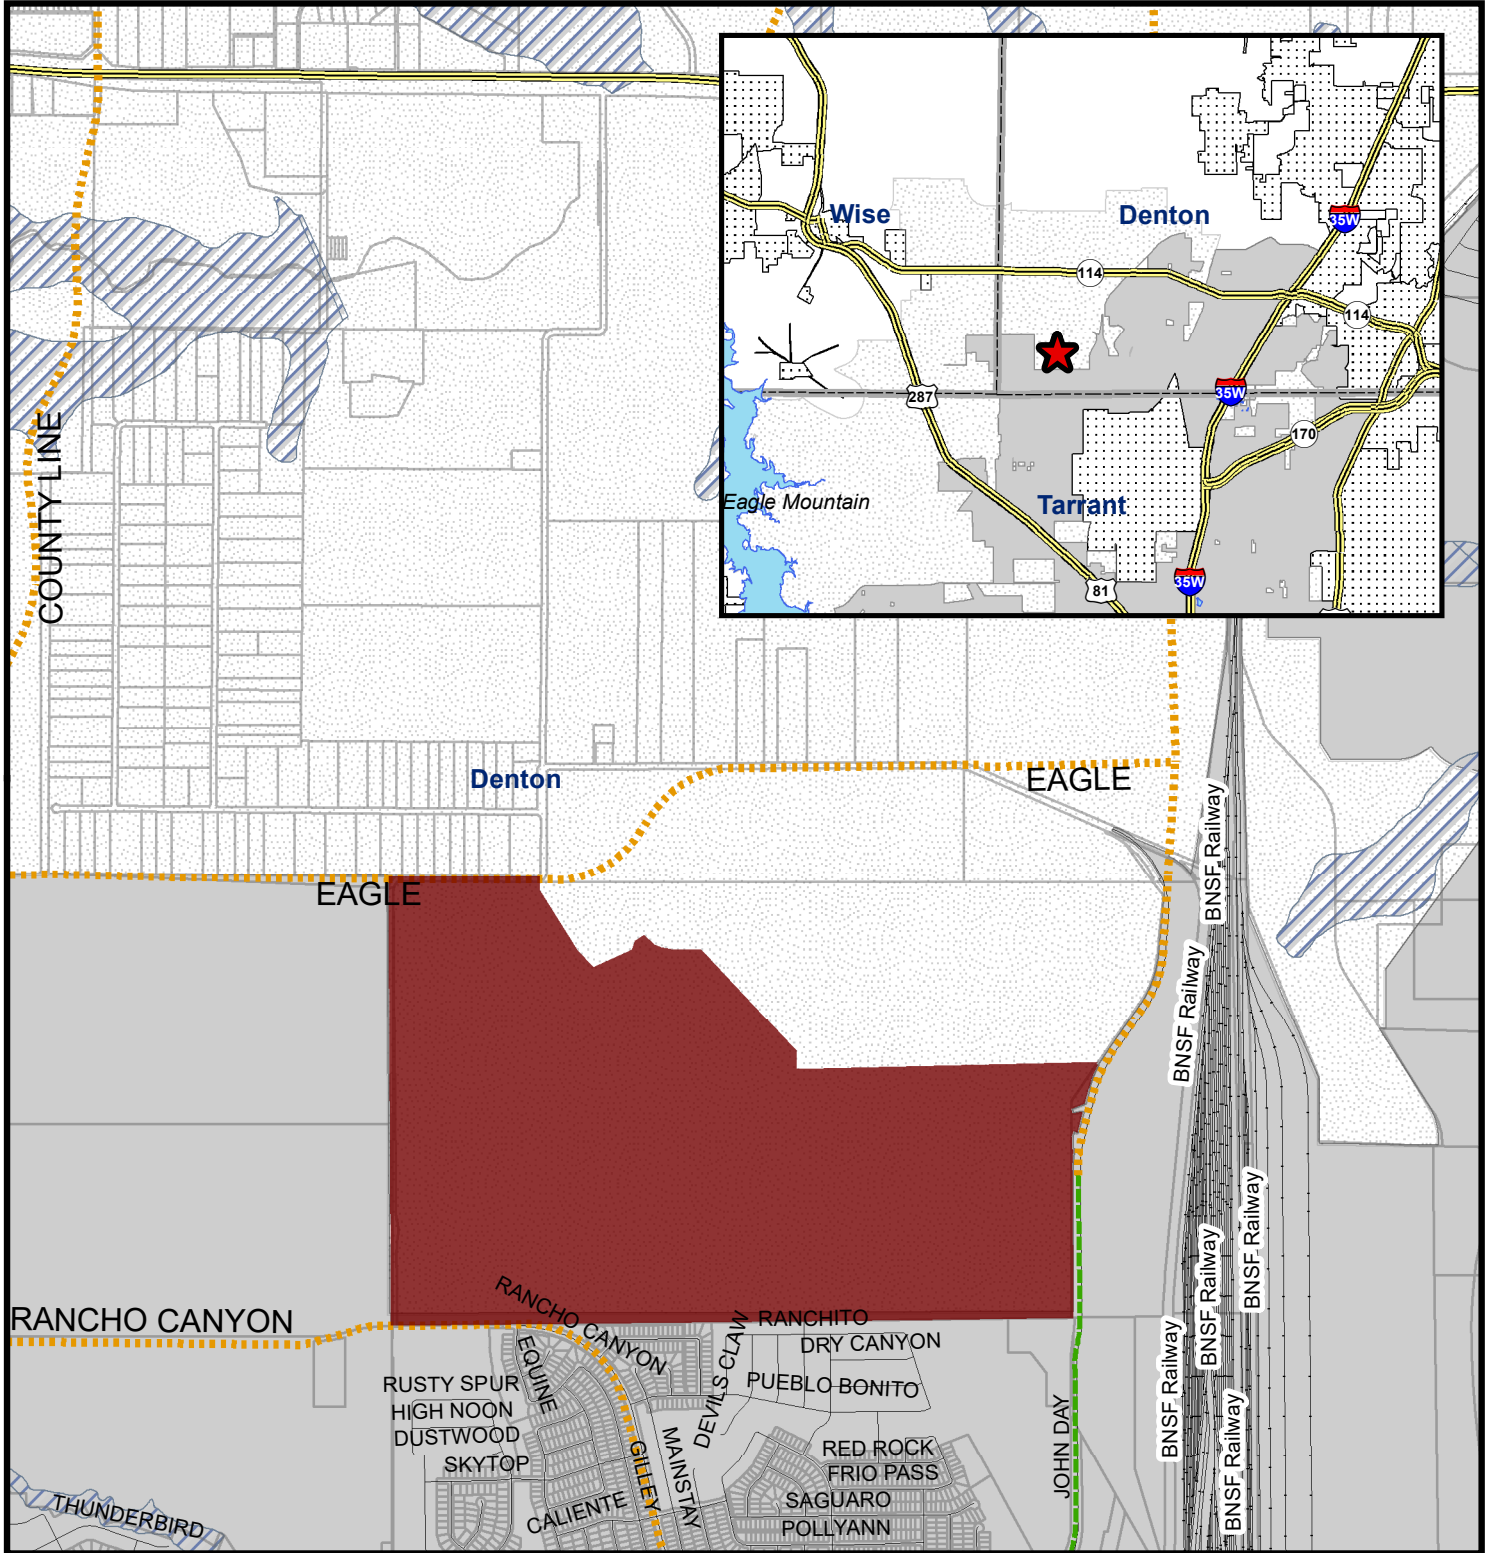

Terra Vella - GRBK

Approximately 573.897 Acres Adjacent to Council District 10

- Master Thoroughfare Plan**
- Commercial Connector
 - - - Neighborhood Connector
- Fort Worth**
- Full Purpose
 - Limited Purpose
 - Extraterritorial Jurisdiction
 - Subject Area
- Adjacent Cities**
-

Planning & Development Department
07/24/2023

COPYRIGHT 2023 CITY OF FORT WORTH. UNAUTHORIZED REPRODUCTION IS A VIOLATION OF APPLICABLE LAWS. THIS DATA IS TO BE USED FOR A GRAPHICAL REPRESENTATION ONLY. THE ACCURACY IS NOT TO BE TAKEN / USED AS DATA PRODUCED FOR ENGINEERING PURPOSES OR BY A REGISTERED PROFESSIONAL LAND SURVEYOR. THE CITY OF FORT WORTH ASSUMES NO RESPONSIBILITY FOR THE ACCURACY OF SAID DATA.