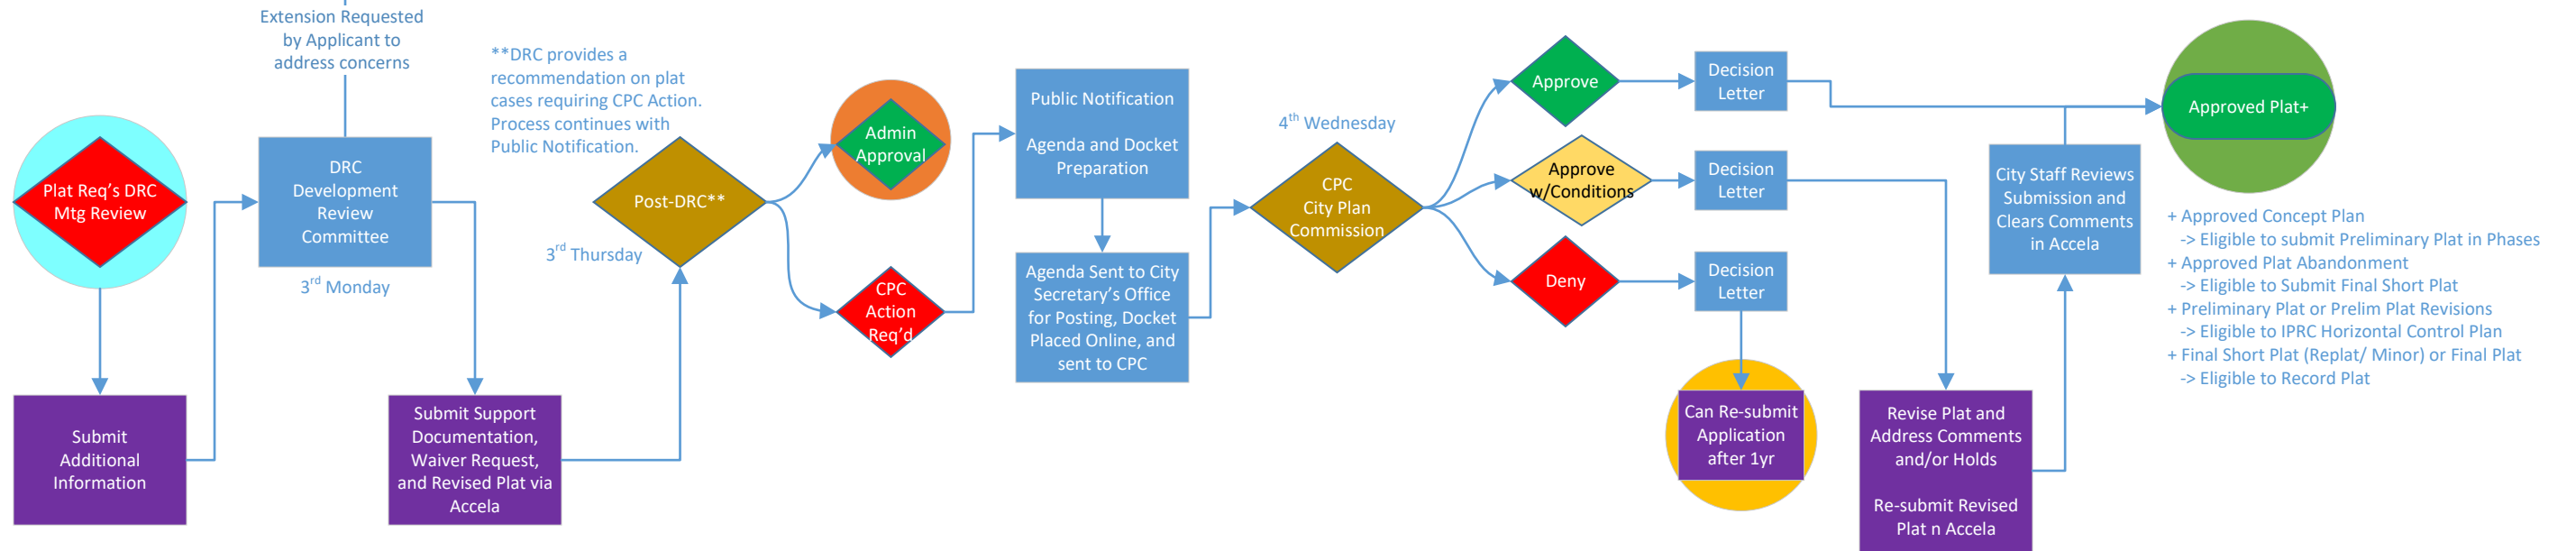

Platting

Typical Platting Processes – July 2022

Process Start

City Plan Commission (CPC) Approval

Administrative Approval

Final and Final Short Plat Recordation

***Process continues at Plat Recordation at the County Real Property Records