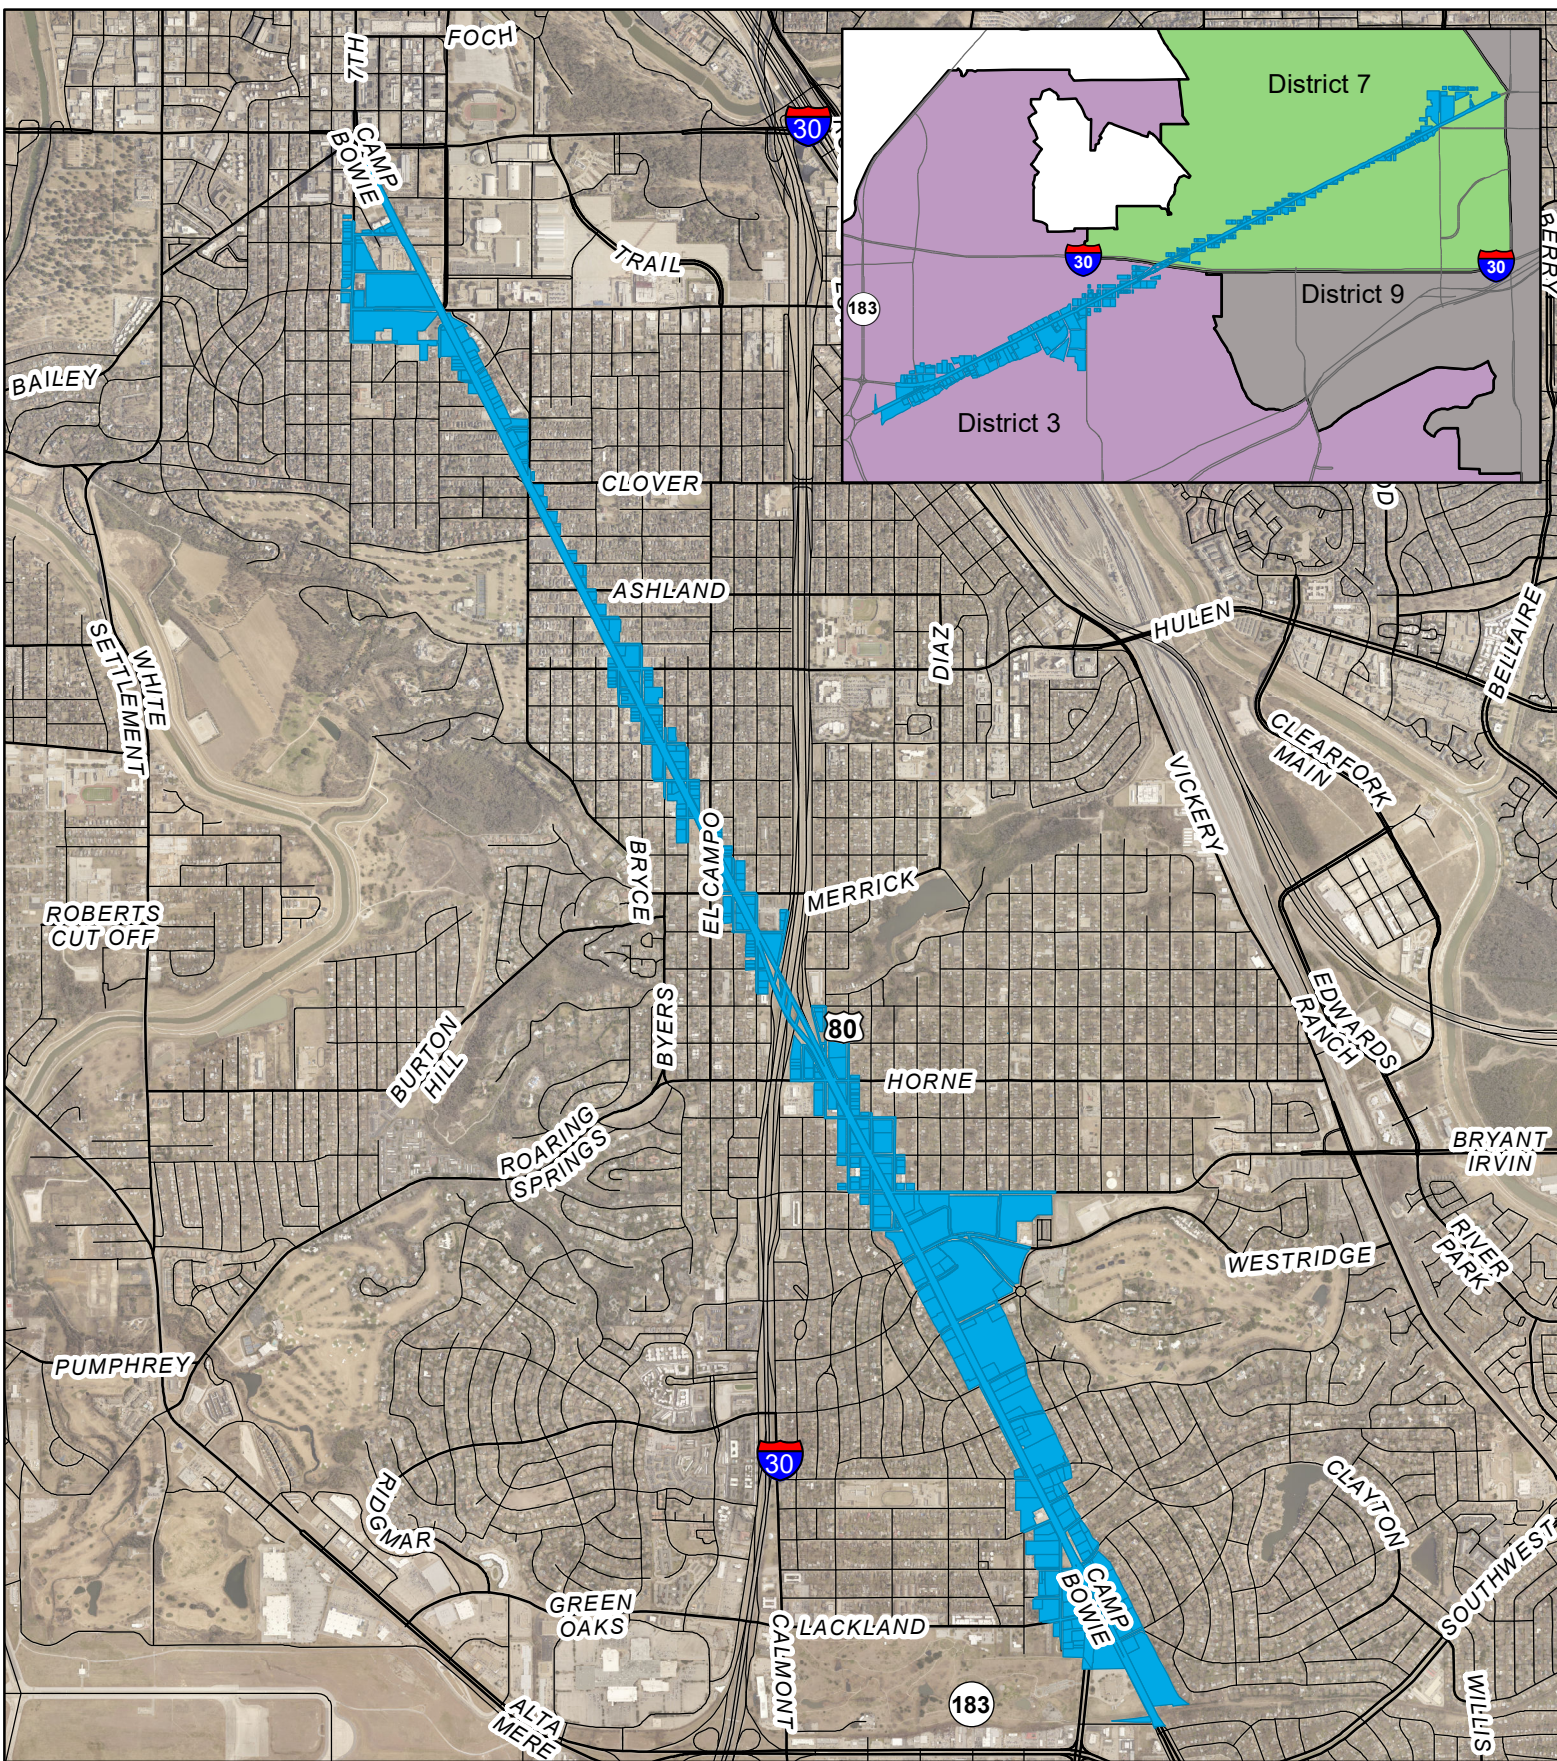

Historic Camp Bowie Public Improvement District

PID 19-Historic Camp Bowie
Prepared on: August 13th, 2018

©Copyright 2017 City of Fort Worth. Unauthorized reproduction is a violation of applicable laws. This product is for informational purposes and may not have been prepared for or be suitable for legal, engineering, or surveying purposes. It does not represent an on-the-ground survey and represents only the approximate relative location of property boundaries. The City of Fort Worth assumes no responsibility for the accuracy of said data.