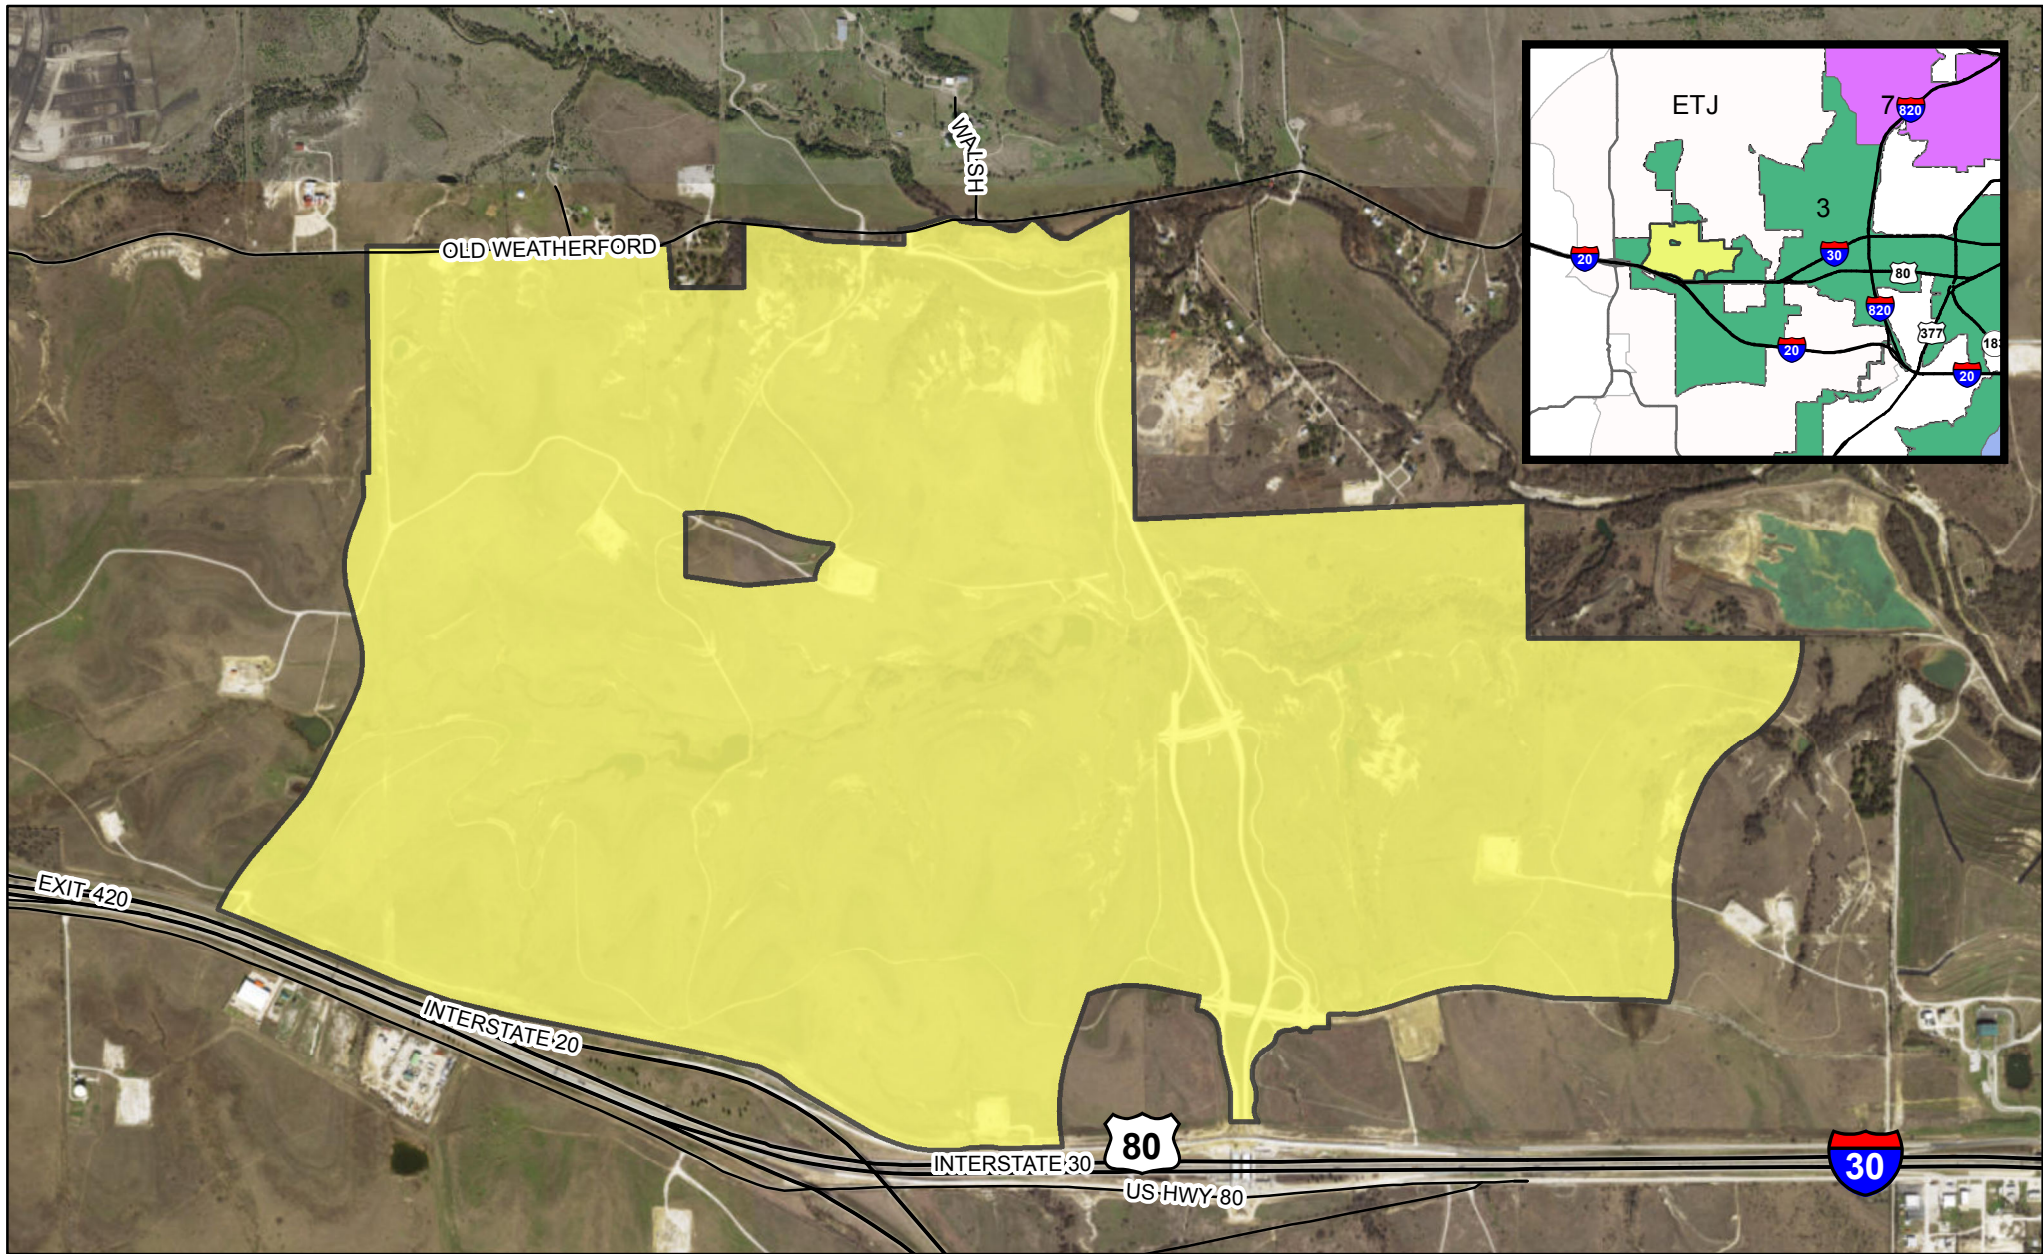

Walsh Ranch Quail Valley Public Improvement District

— Streets — Freeways Walsh Ranch Quil Valley PID

Prepared on September 9th, 2016

©Copyright 2016 City of Fort Worth. Unauthorized reproduction is a violation of applicable laws. This product is for informational purposes and may not have been prepared for or be suitable for legal, engineering, or surveying purposes. It does not represent an on-the-ground survey and represents only the approximate relative location of property boundaries. The City of Fort Worth assumes no responsibility for the accuracy of said data.