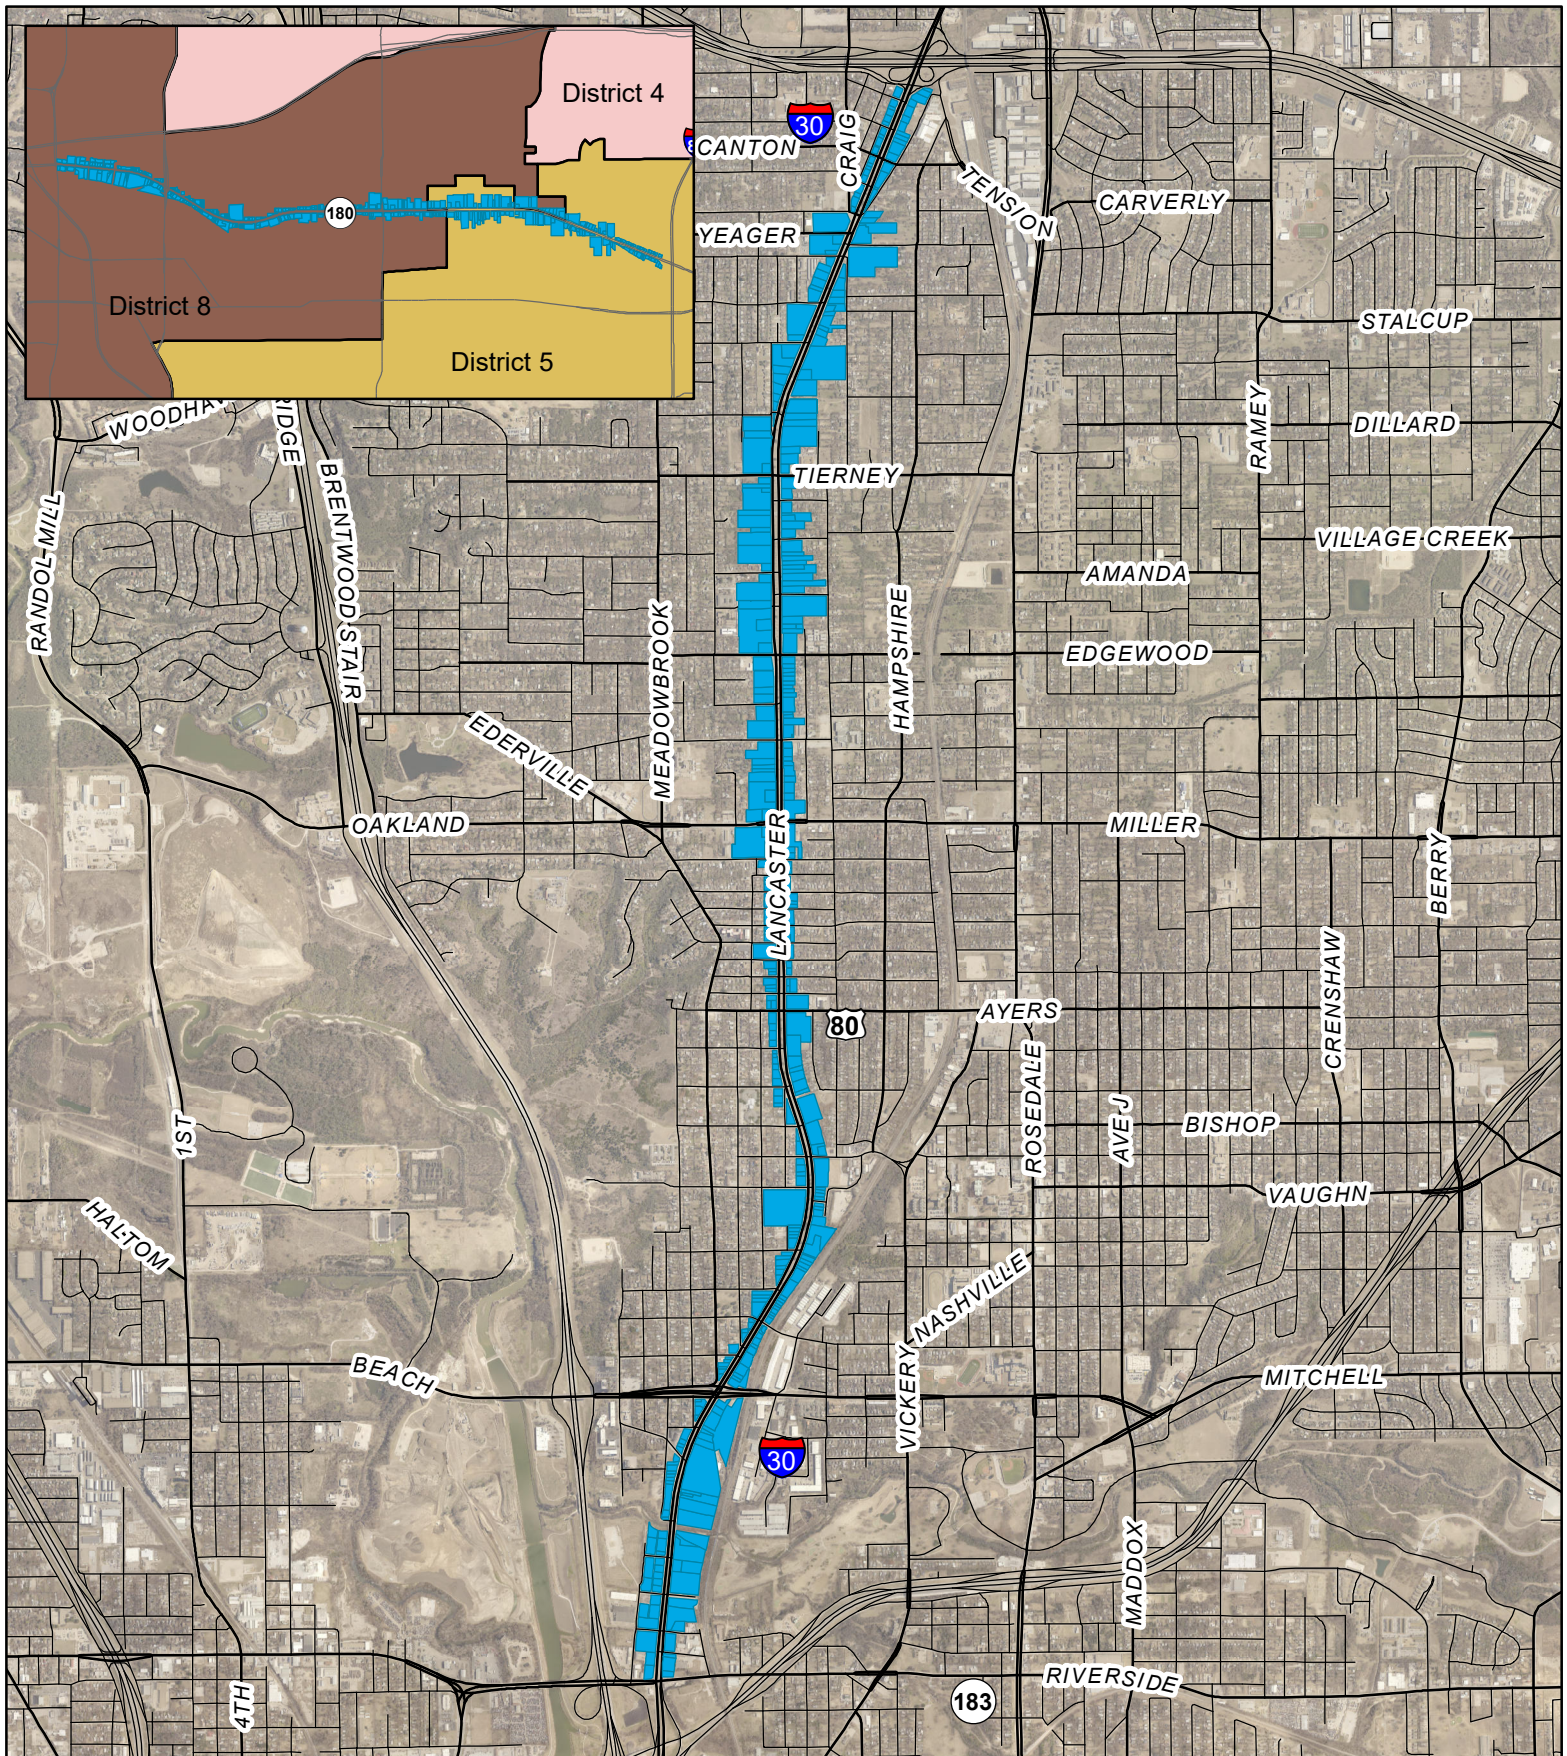

# East Lancaster Public Improvement District

**East Lancaster PID Parcels**

Prepared on: February 19, 2019
 z

©Copyright 2019 City of Fort Worth. Unauthorized reproduction is a violation of applicable laws. This product is for informational purposes and may not have been prepared for or be suitable for legal, engineering, or surveying purposes. It does not represent an on-the-ground survey and represents only the approximate relative location of property boundaries. The City of Fort Worth assumes no responsibility for the accuracy of said data.