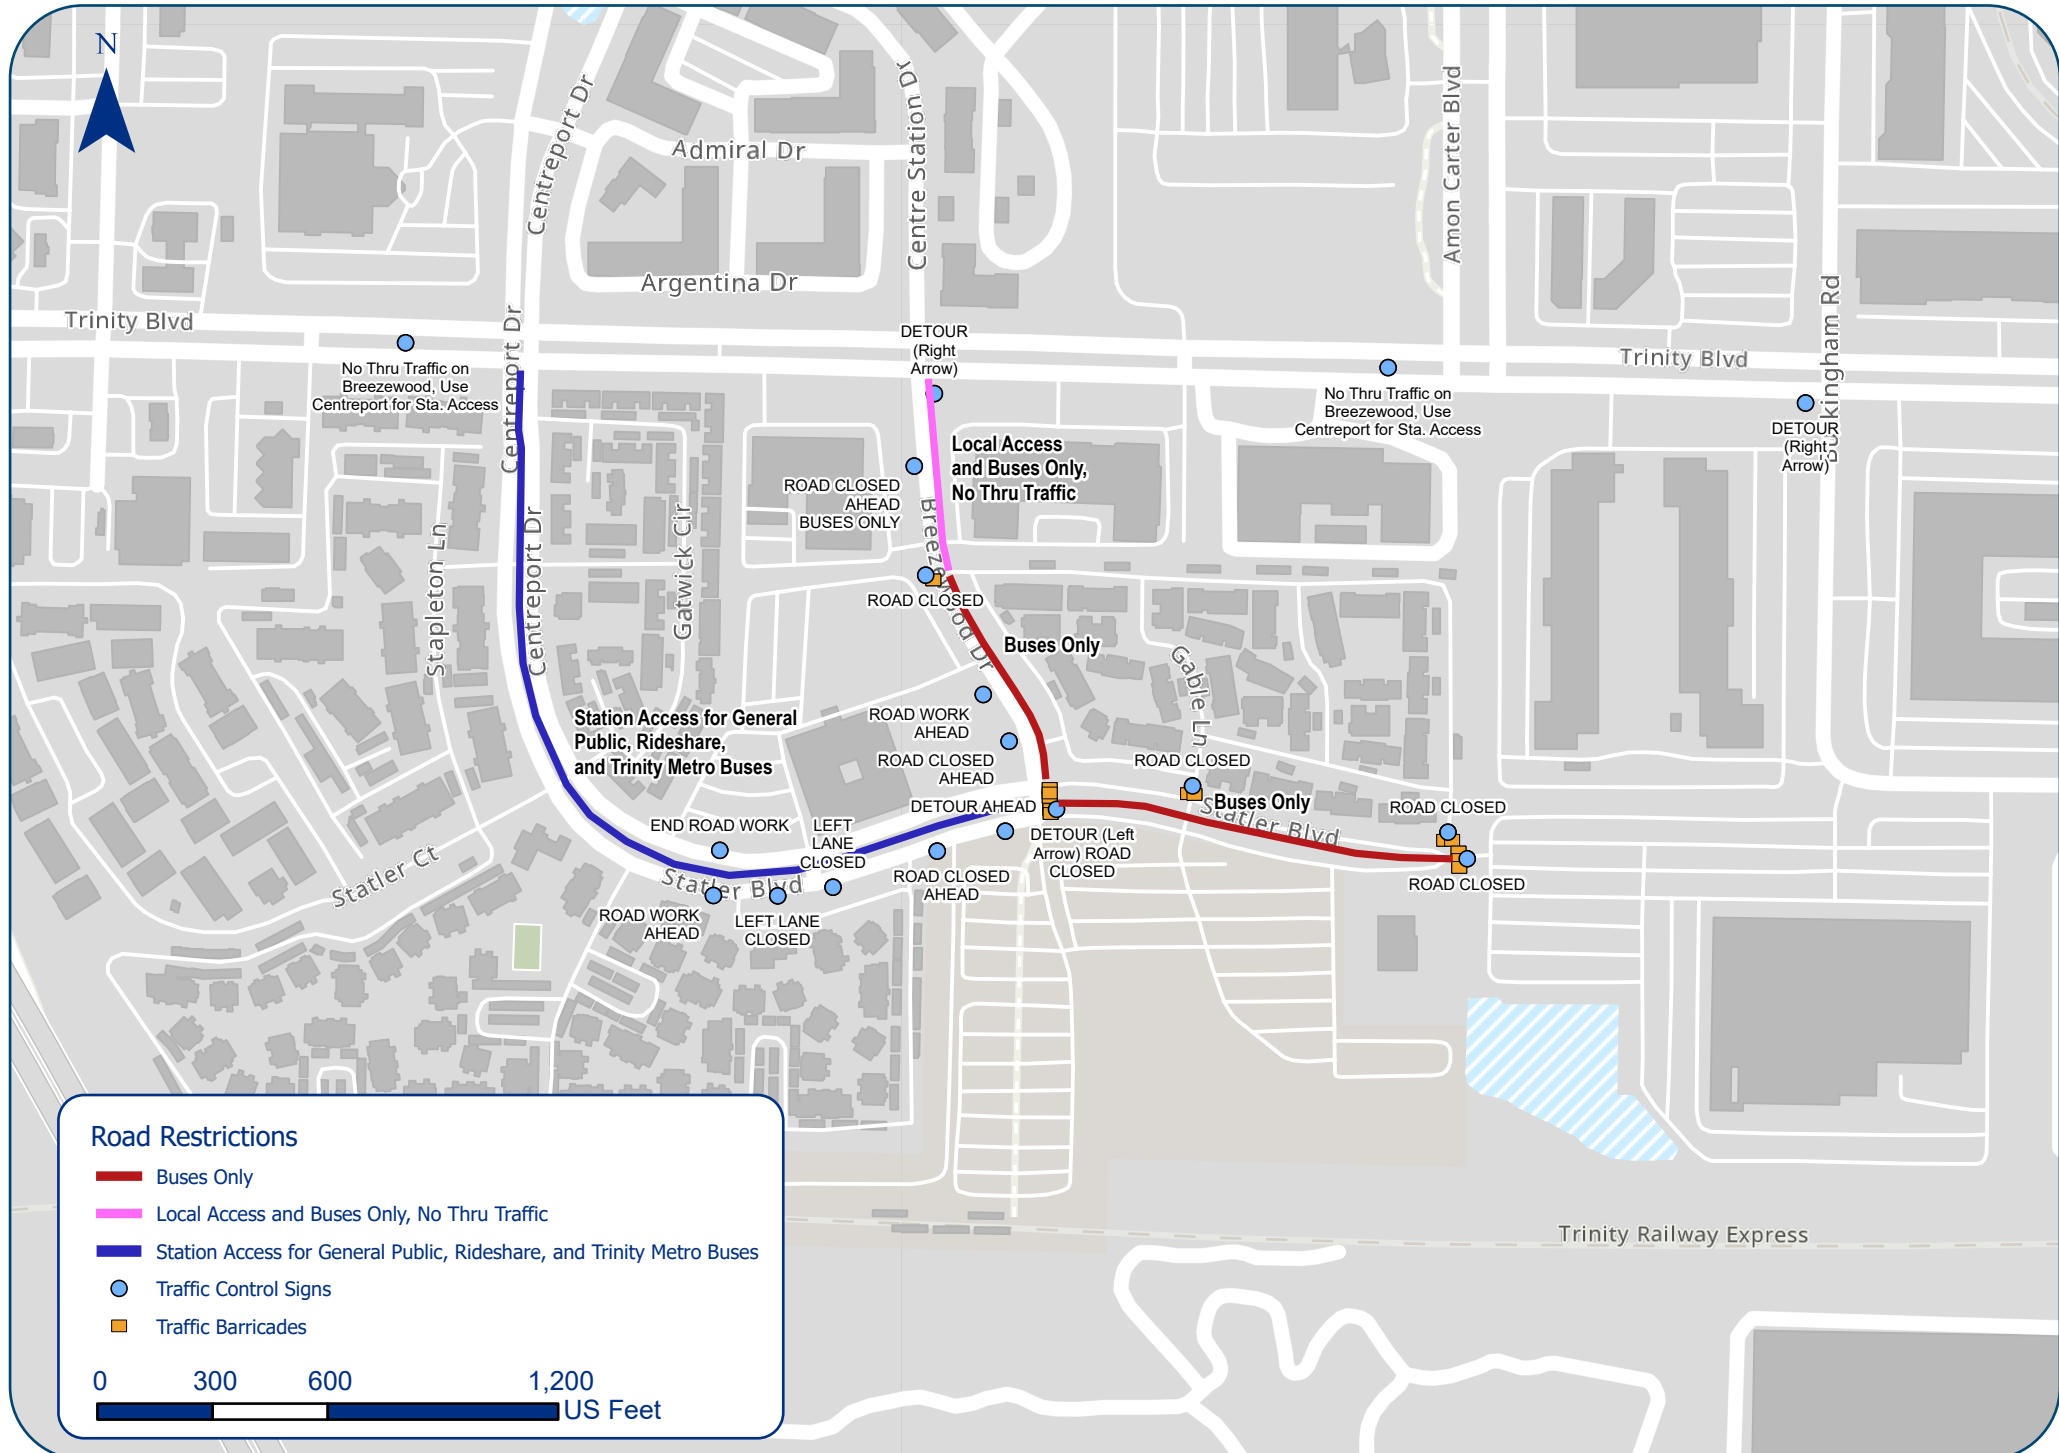

City of Fort Worth - Centreport Traffic Control

Road Restrictions

- Buses Only
- Local Access and Buses Only, No Thru Traffic
- Station Access for General Public, Rideshare, and Trinity Metro Buses
- Traffic Control Signs
- Traffic Barricades