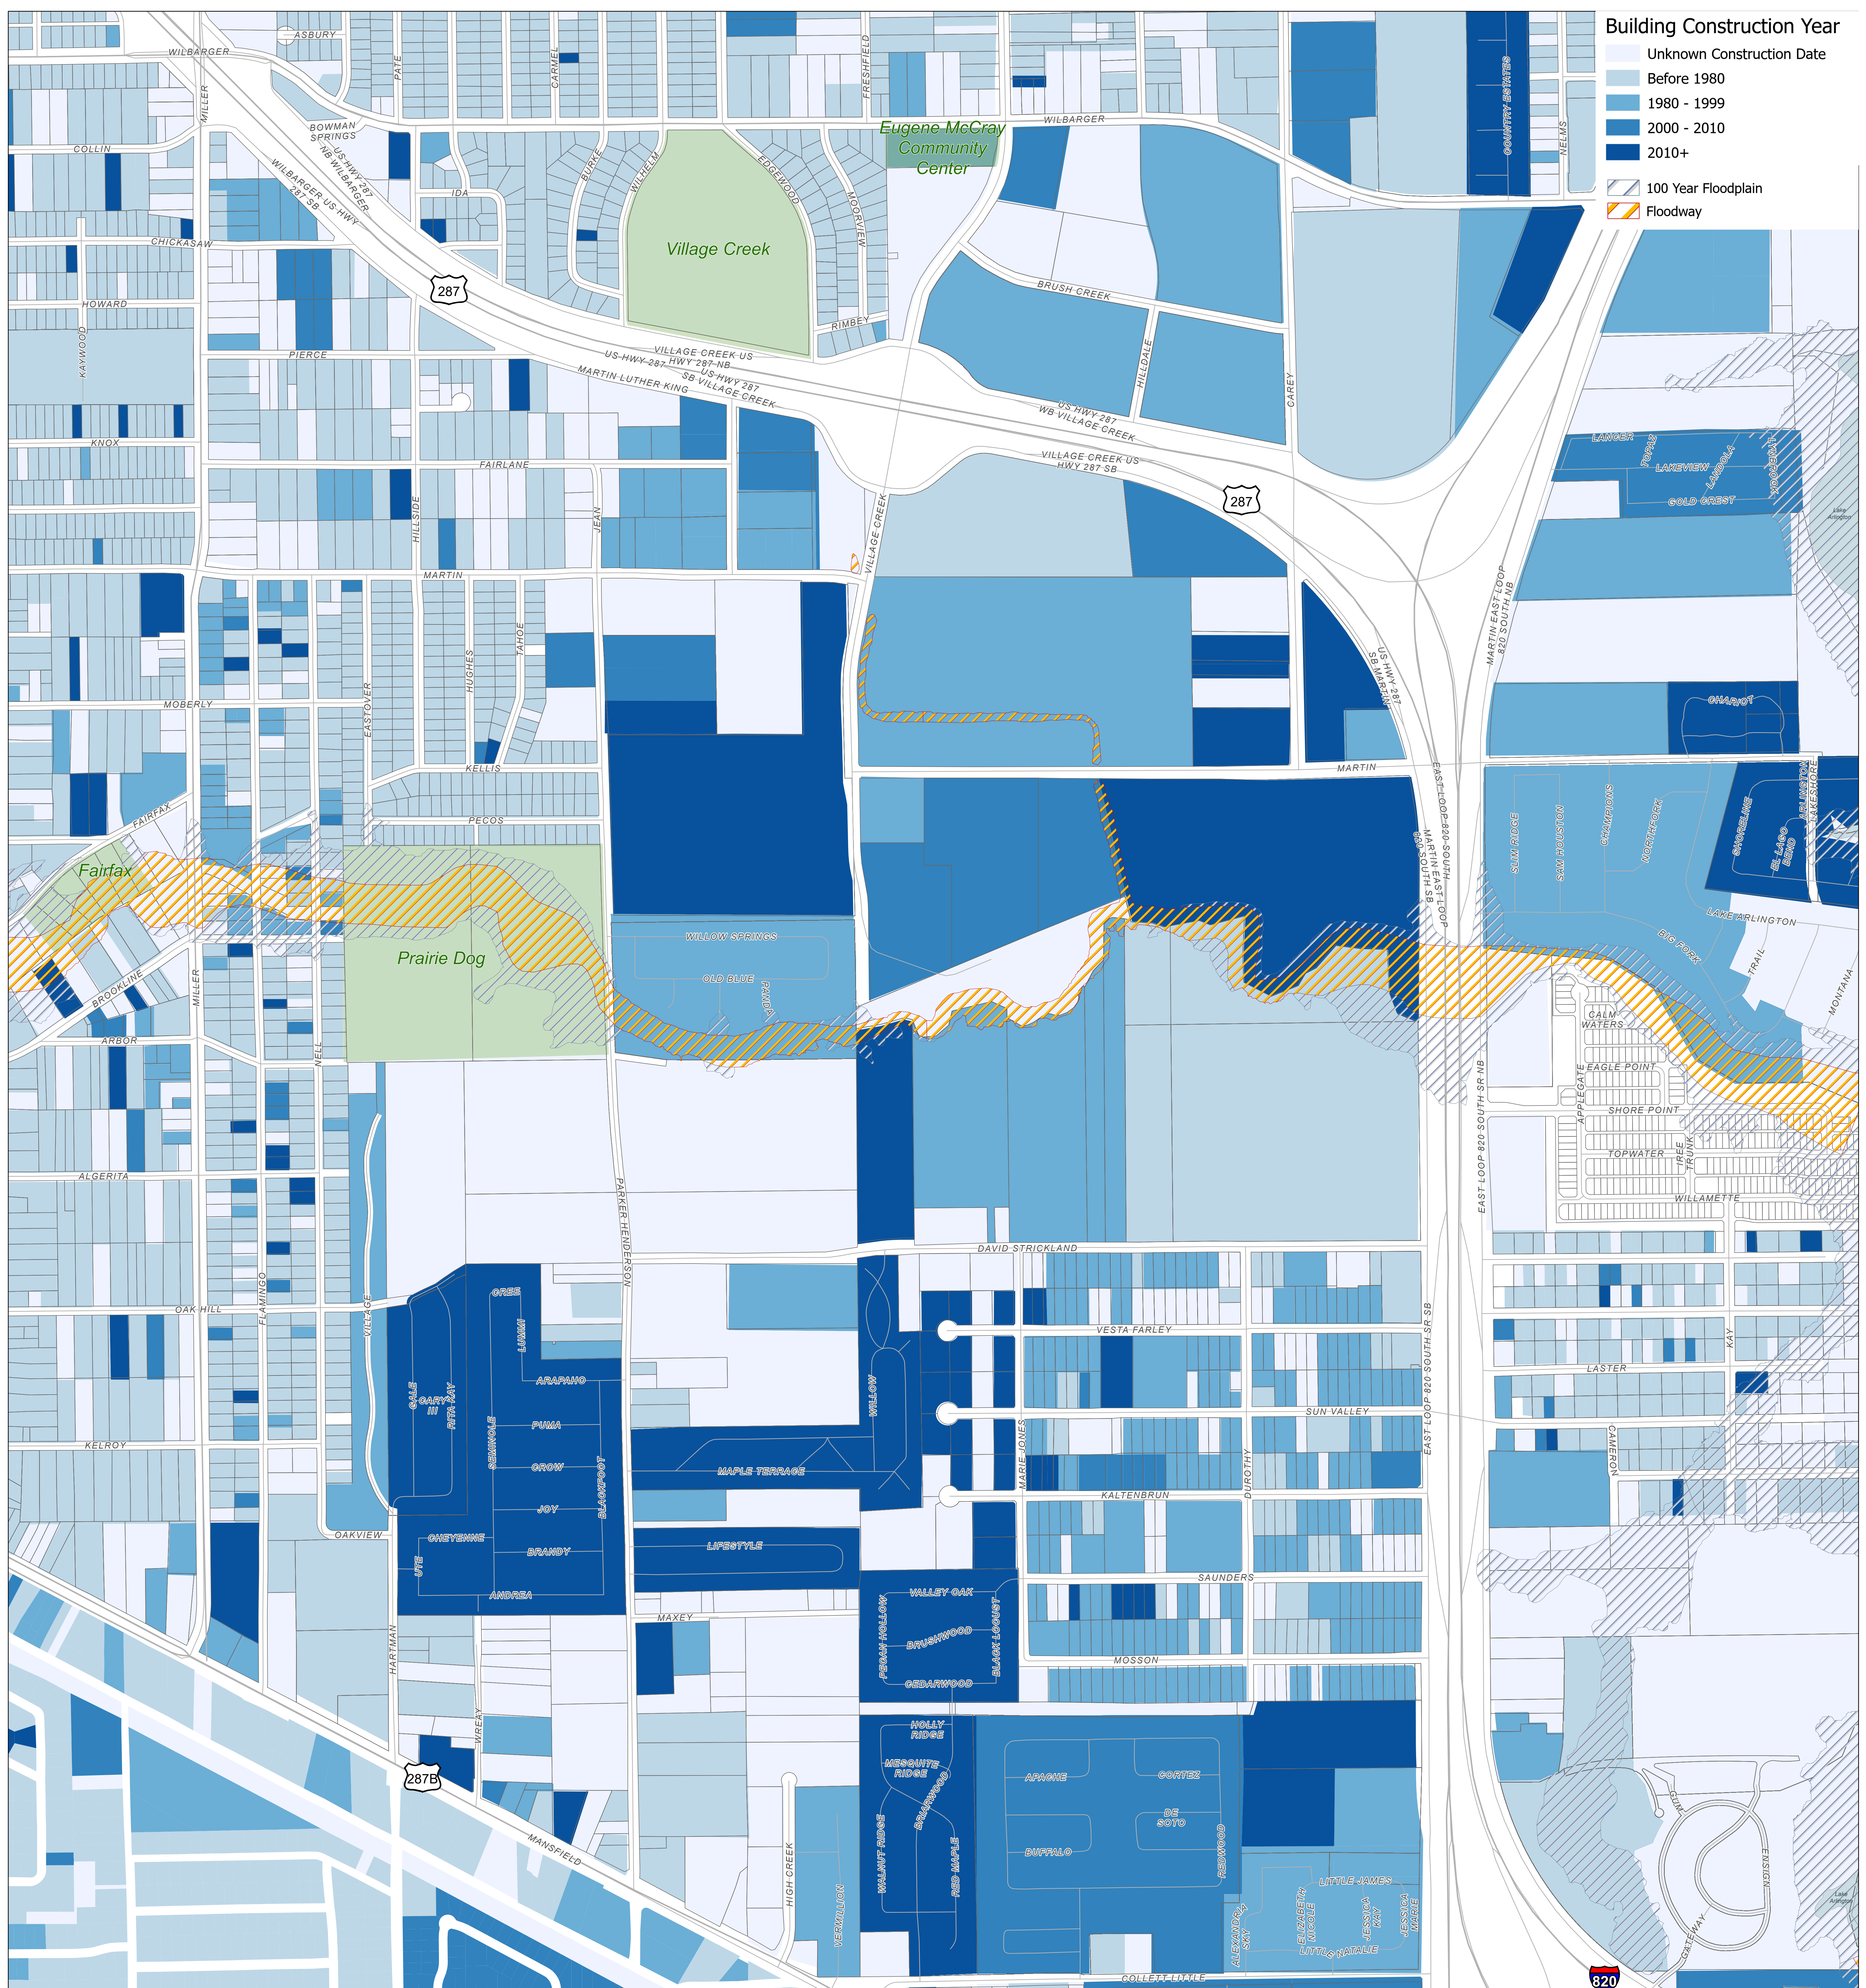

Building Construction Year

- Unknown Construction Date
- Before 1980
- 1980 - 1999
- 2000 - 2010
- 2010+
- 100 Year Floodplain
- Floodway

Echo Heights - Building Construction Year