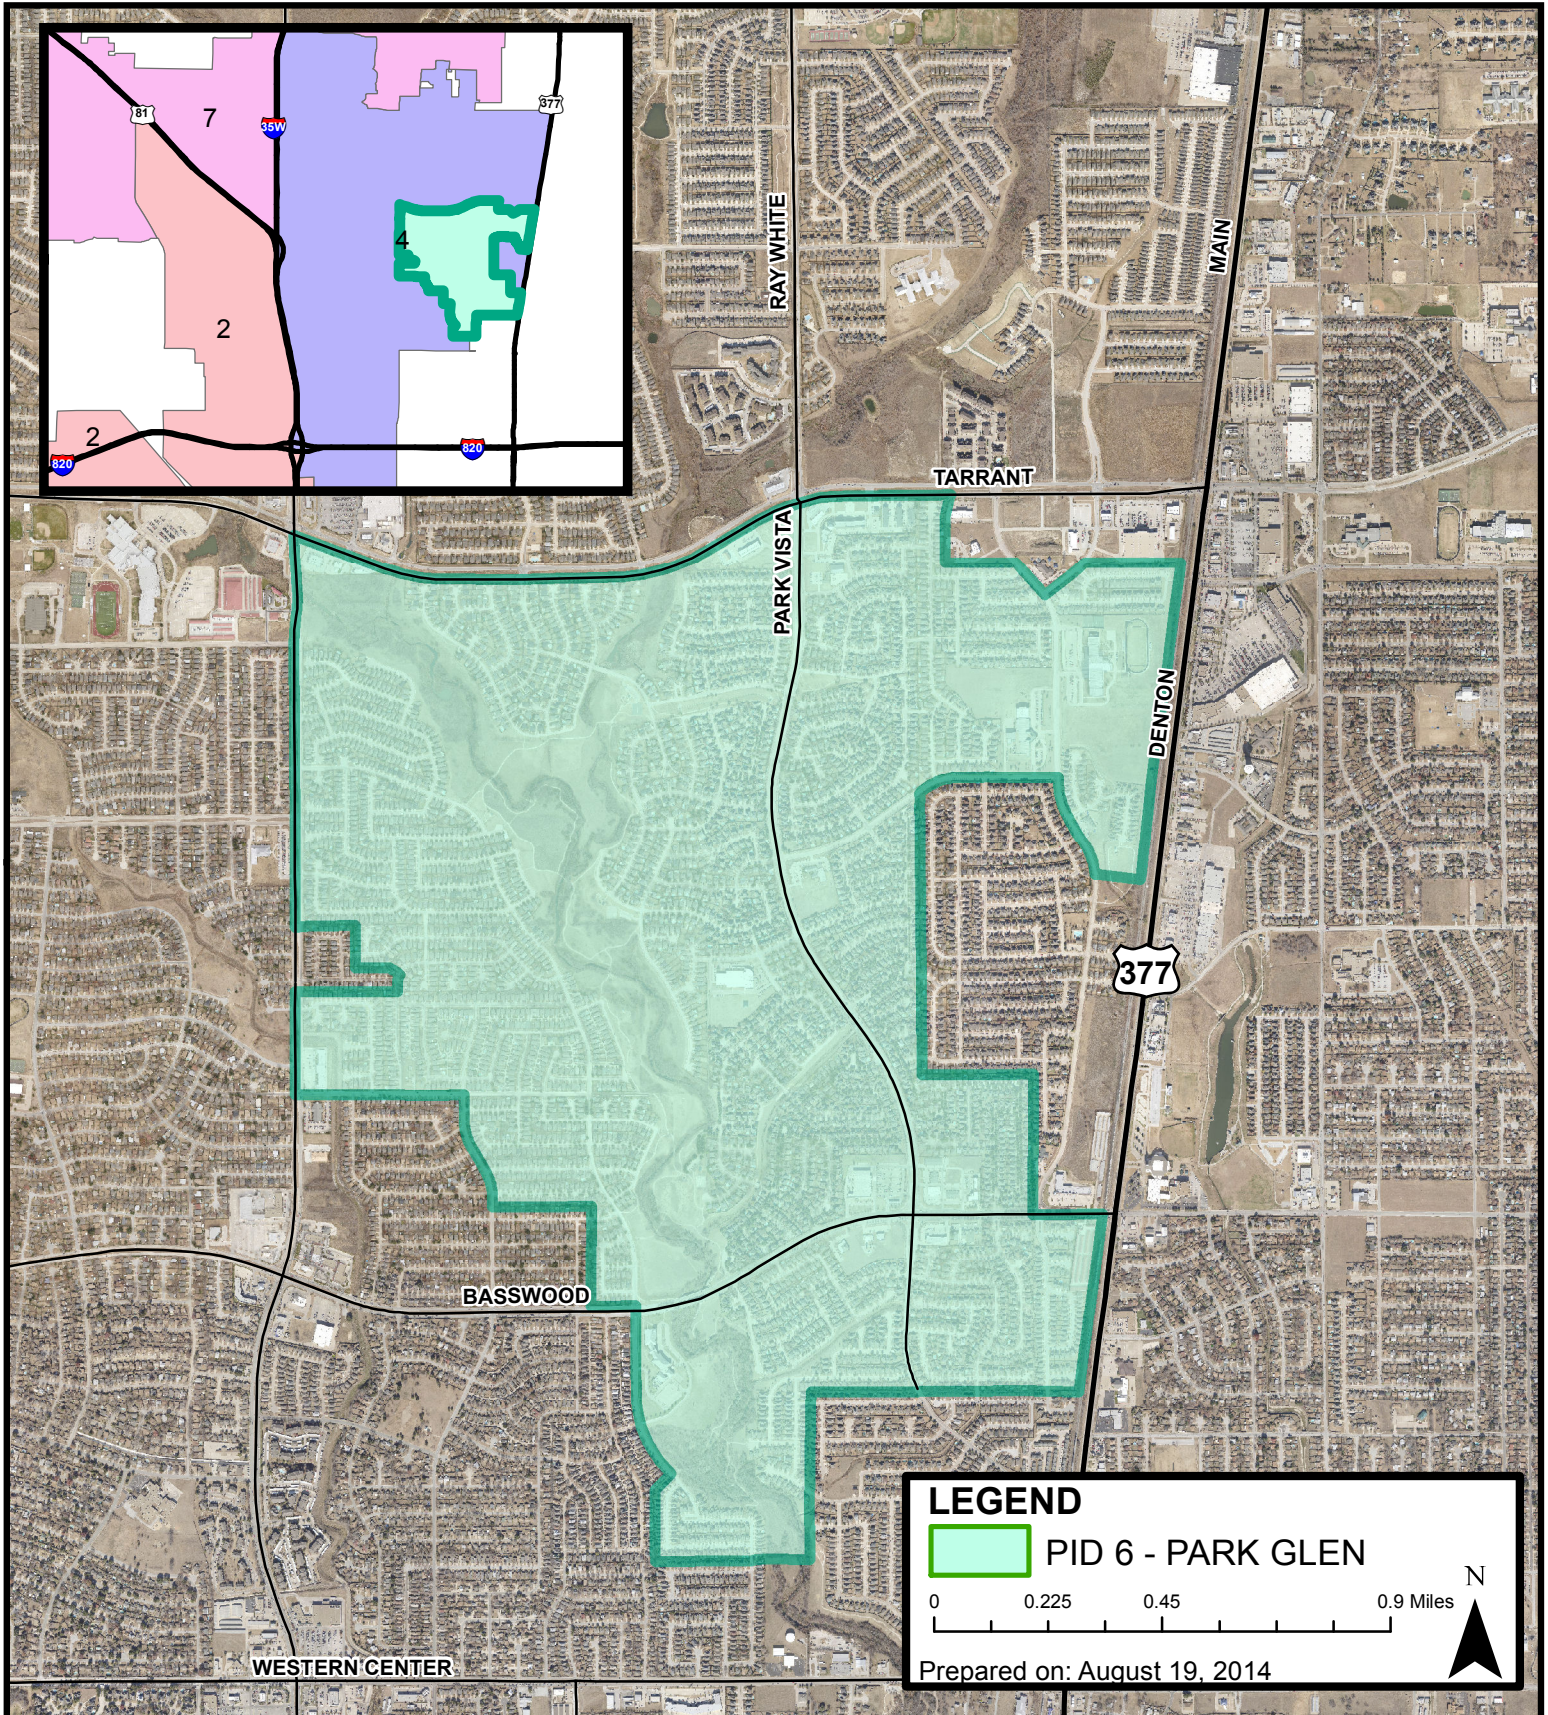

# Park Glen Public Improvement District

COPYRIGHT 2014 CITY OF FORT WORTH. UNAUTHORIZED REPRODUCTION IS A VIOLATION OF APPLICABLE LAWS. THIS PRODUCT IS FOR INFORMATIONAL PURPOSES AND MAY NOT HAVE BEEN PREPARED FOR OR BE SUITABLE FOR LEGAL, ENGINEERING, OR SURVEYING PURPOSES. IT DOES NOT REPRESENT AN ON-THE-GROUND SURVEY AND PRESENTS ONLY THE APPROXIMATE RELATIVE LOCATION OF PROPERTY BOUNDARIES. THE CITY OF FORT WORTH ASSUMES NO RESPONSIBILITY FOR THE ACCURACY OF SAID DATA.