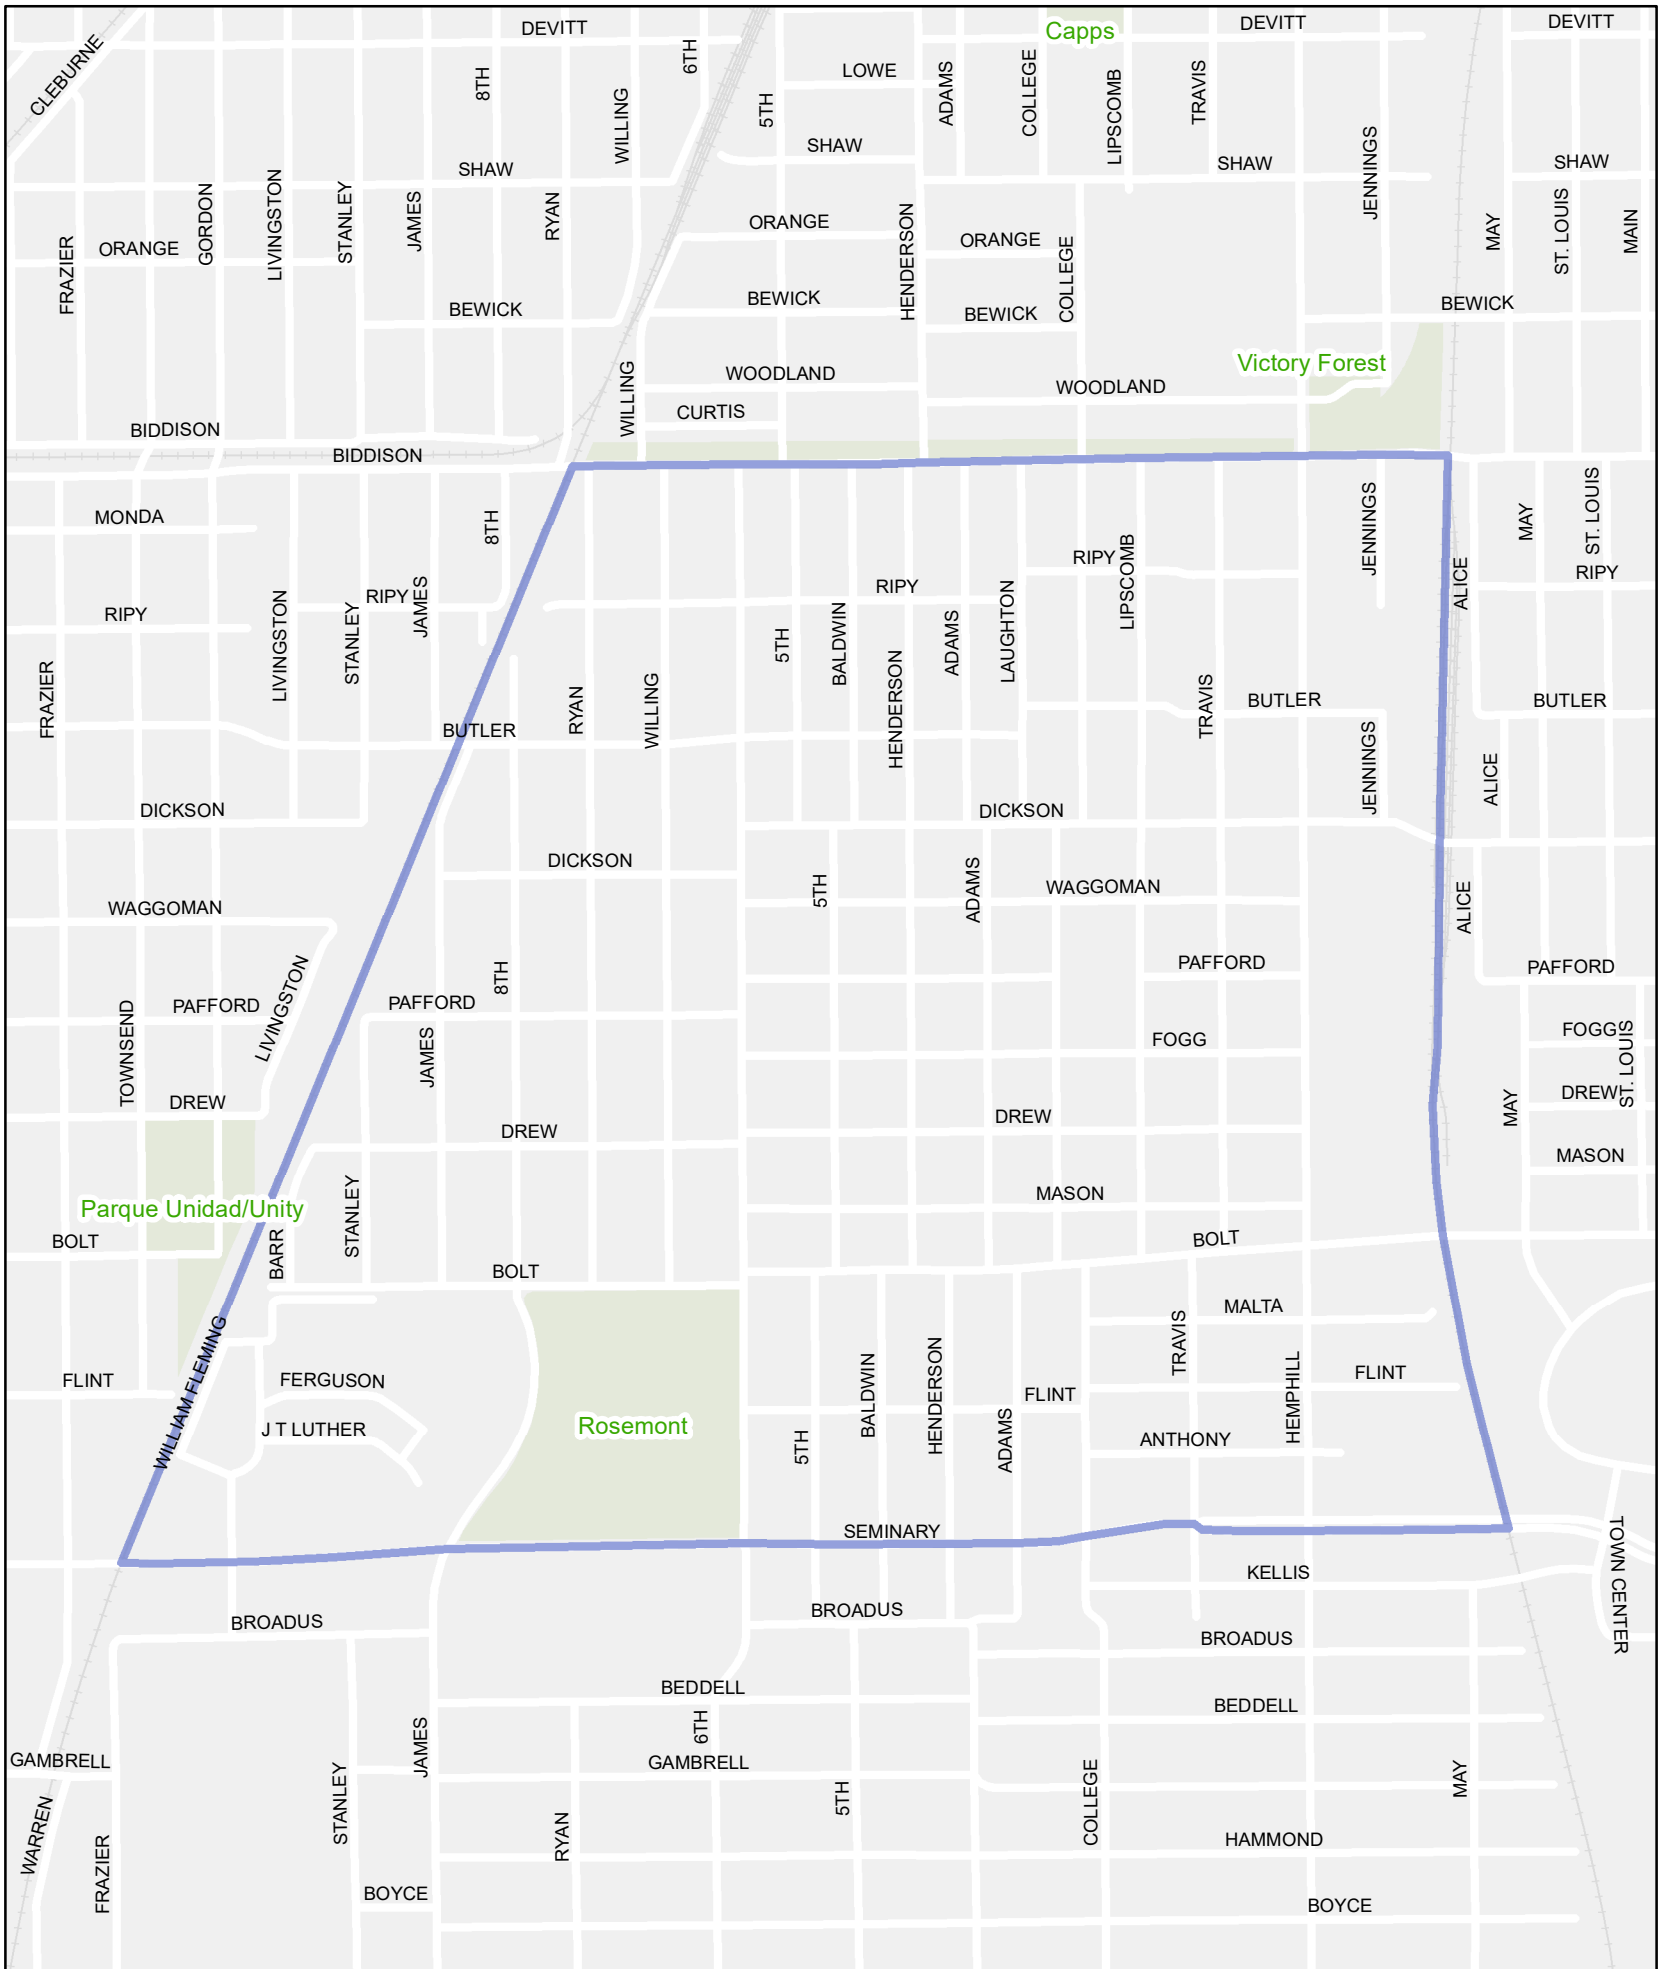

Rosemont Area

- Rosemont Target Area
- District 9