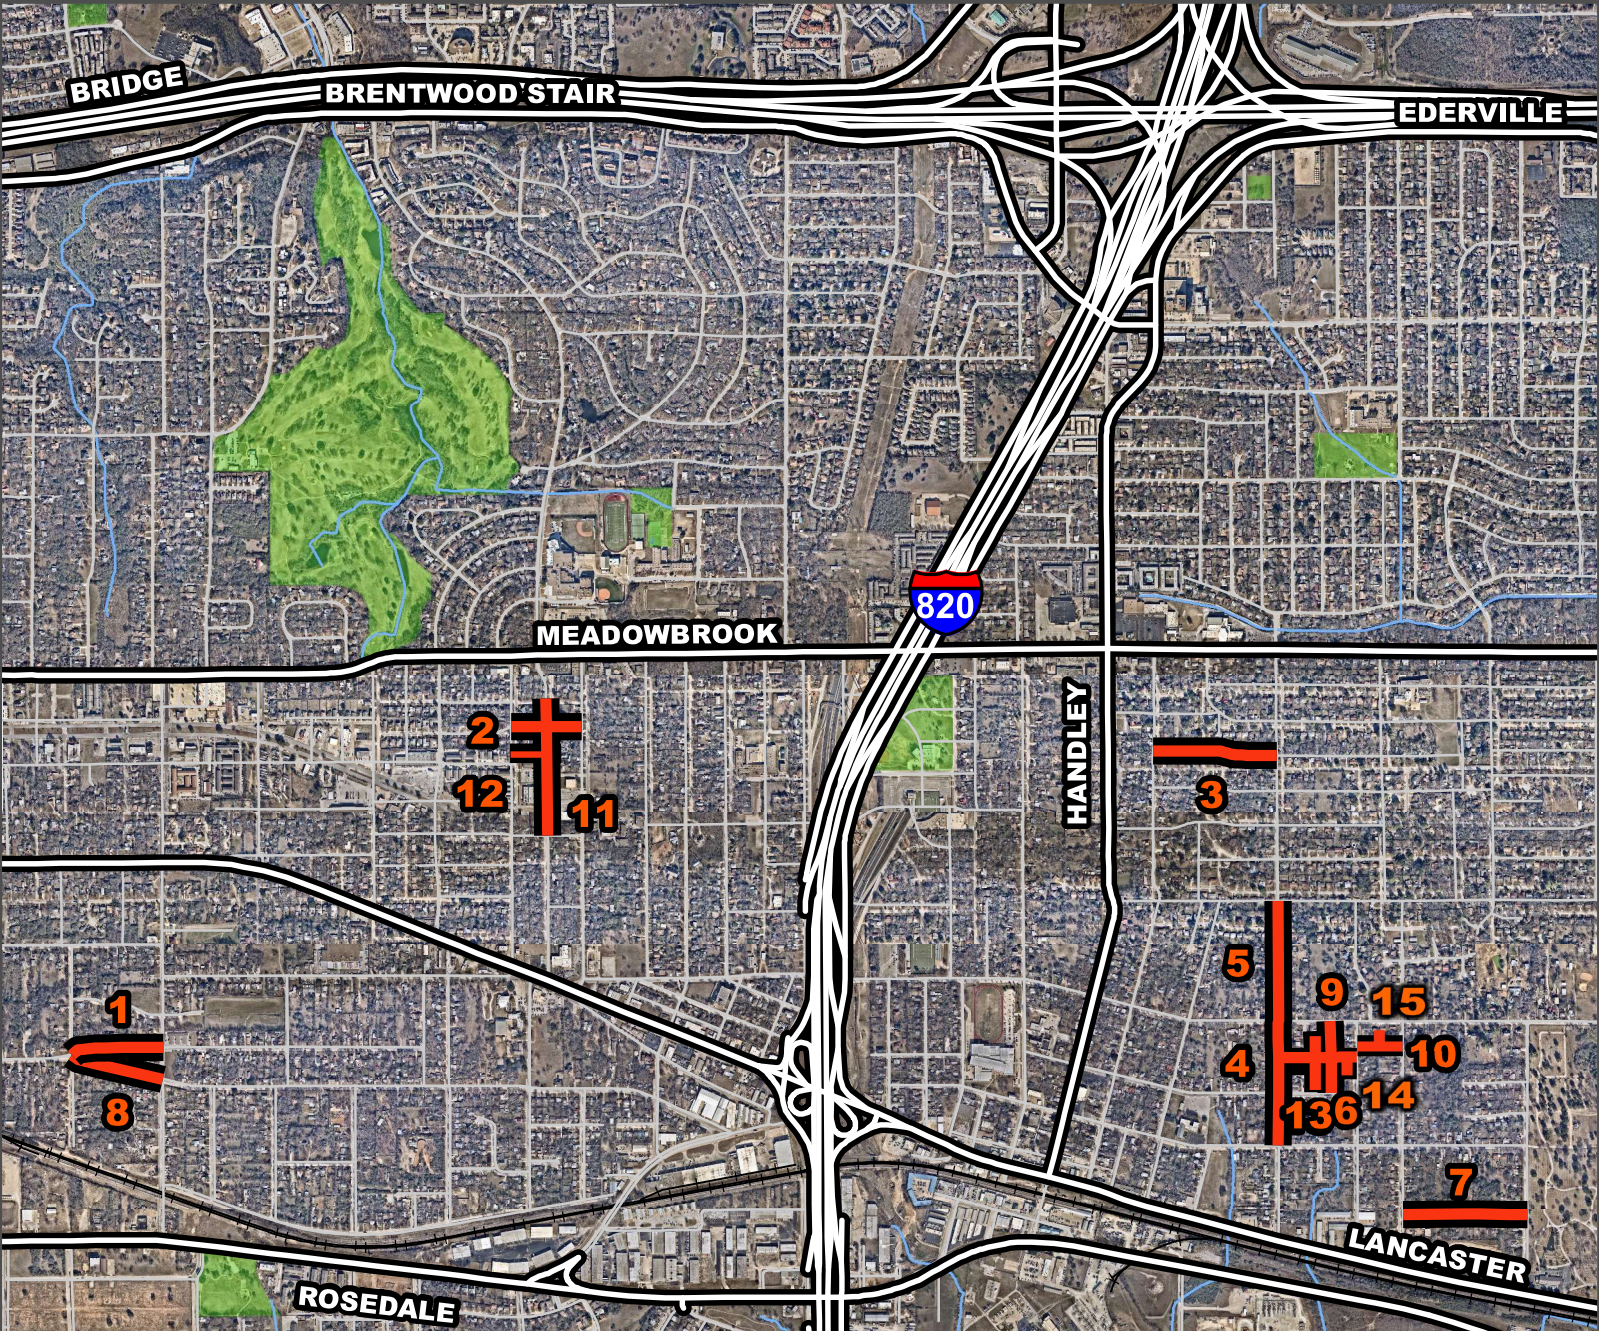

MAYORAL & COUNCIL COMMUNICATION MAP

2022 BOND NEIGHBORHOOD STREETS

CPN104311 - YEAR 3 CONTRACT 13

MAP ID	STREET	FROM	TO	Source
1	N Hampshire Boulevard	House Street	Tierney Road	Bond
2	Hightower Street	Weiler Boulevard	Stark Street	Bond
3	Hightower Street	Halbert Street	Milam Street	Bond
4	Kipling Street	Milam Street	Major Street	Bond
5	Milam Street	Beaty Street	Church Street	Bond
6	Proctor Street	Kipling Street	Routt Street	Bond
7	Ruth Street	Mims Street	Rosehill Drive	Bond
8	S Hampshire Boulevard	House Street	Tierney Road	Water
9	Proctor Street	Kipling Street	Craig Street	Water
10	Kipling Street	Major Street	Mims Street	Water
11	Yeager Street	Greenlee Street	300 ft north of Hightower Street	Water
12	Easement between Hightower and Greenlee Street	Weiler Boulevard	Yeager Street	Water
13	Easement between Louis Street and Proctor Street	Craig Street	Routt Street	Water
14	Easement between Proctor and Major	Kipling Street	Routt Street	Water
15	Easement between Major Street and Mims Street	Craig Street	Kipling Street	Water

PAVEMENT PROJECTS

MAJOR STREETS

CITY STREETS

RAILROAD TRACKS

CITY PARKS

0 0.1 0.2 0.4 Miles