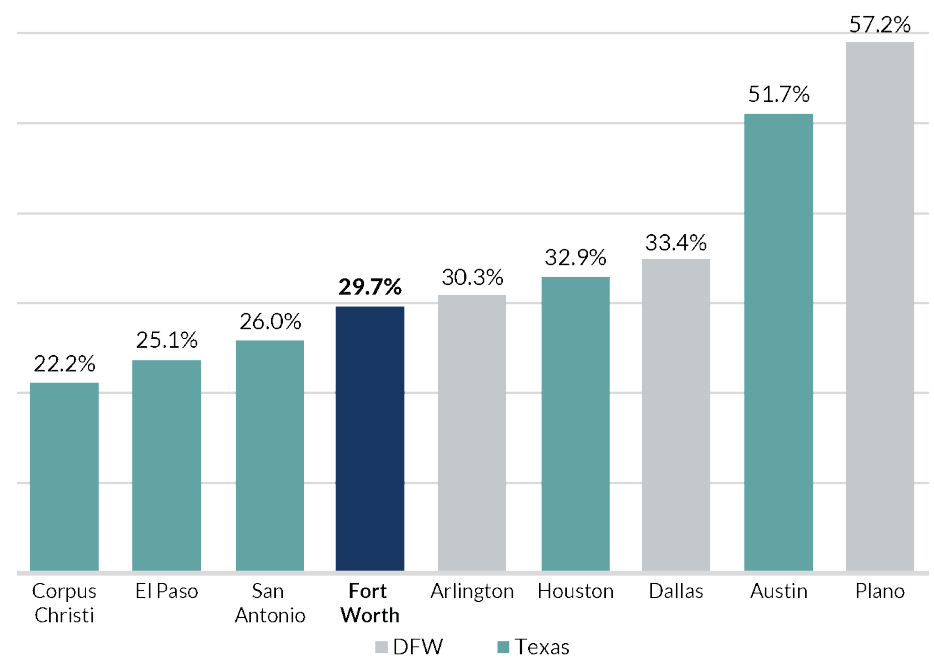

BACHELORS DEGREE OR HIGHER

Source: U.S. Census Bureau, American Community Survey, 2019 1-Year Estimates.