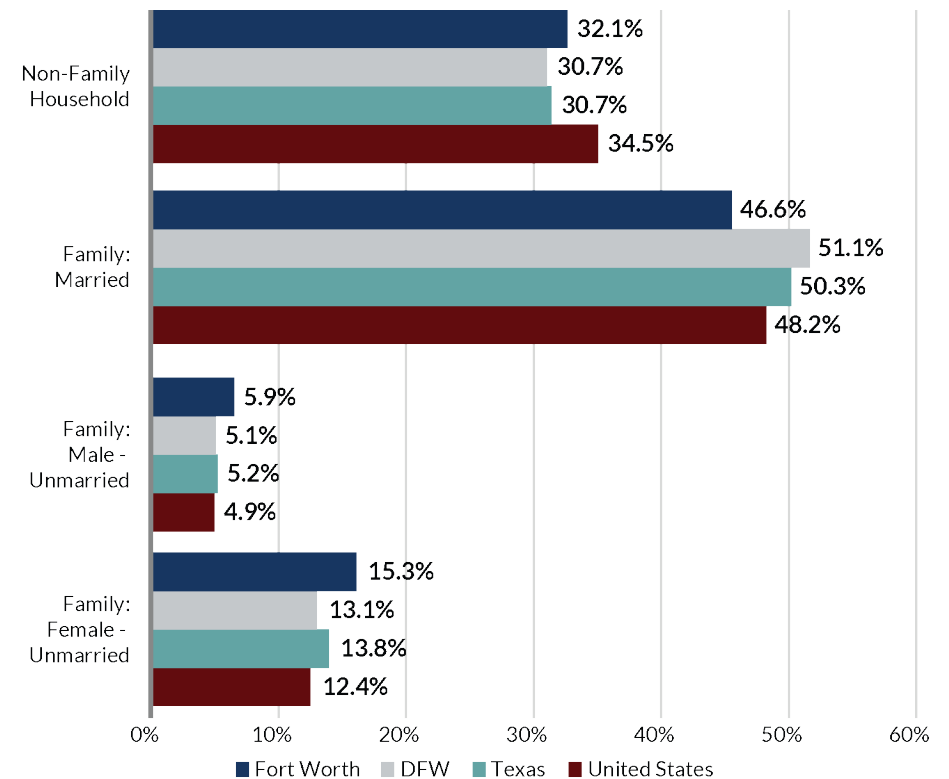

HOUSEHOLD STATUS COMPARISON

Source: U.S. Census Bureau, American Community Survey, 2019 1-Year Estimates.