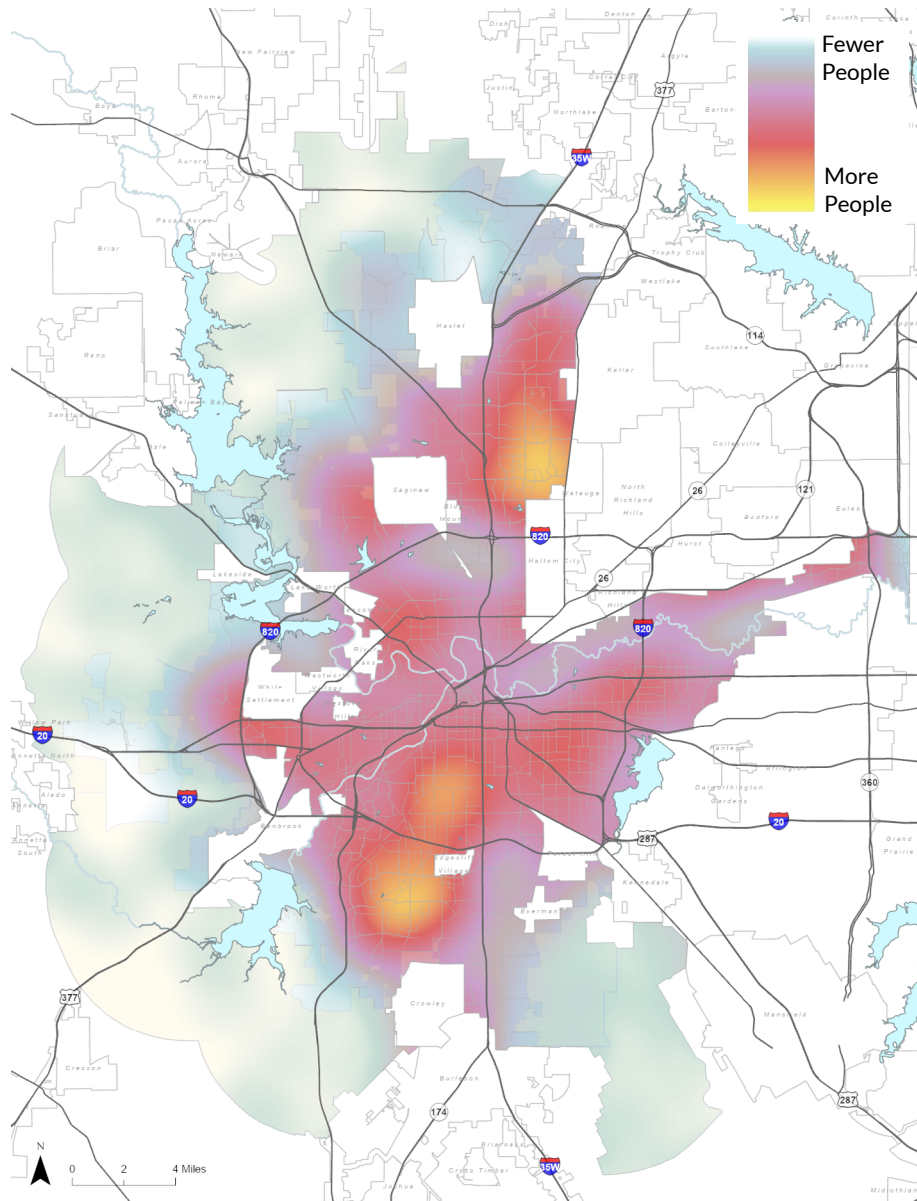

2,560

Population Density per Square Mile

IS FORT WORTH THE 12TH OR 13TH LARGEST CITY?

The 2020 Census identified Fort Worth as the 13th largest city in America based on total population. However, the U.S. Census Bureau's 2021 annual population estimates found that Fort Worth had passed Jacksonville, FL to become the 12th largest city. Between each decennial Census count, the U.S. Census Bureau prepares annual estimates of total population and population characteristics through its American Community Survey. Fort Worth reports these annual population estimates in its Comprehensive Plan to ensure that City decisions are based on the latest population data.

29.7%

Bachelor's Degree or Higher

32.6

Median Age

Source: U.S. Census Bureau, 2020 Census; City of Fort Worth, Development Services - Annexation Division, and Planning & Data Analytics, 2022.

Source: U.S. Census Bureau, 2019 American Community Survey 1-Year Estimates.

## EXISTING POPULATION, 2020

Source: U.S. Census Bureau, 2020 Census.