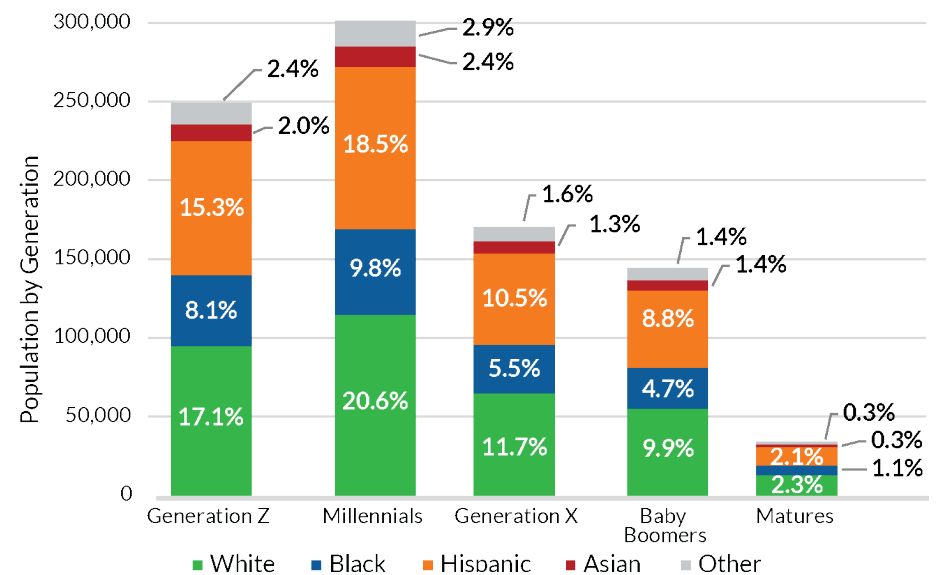

RACE BY GENERATION, TOTAL CITY POPULATION, 2019

Source: U.S. Census Bureau, American Community Survey, 2019 1-Year Estimates.