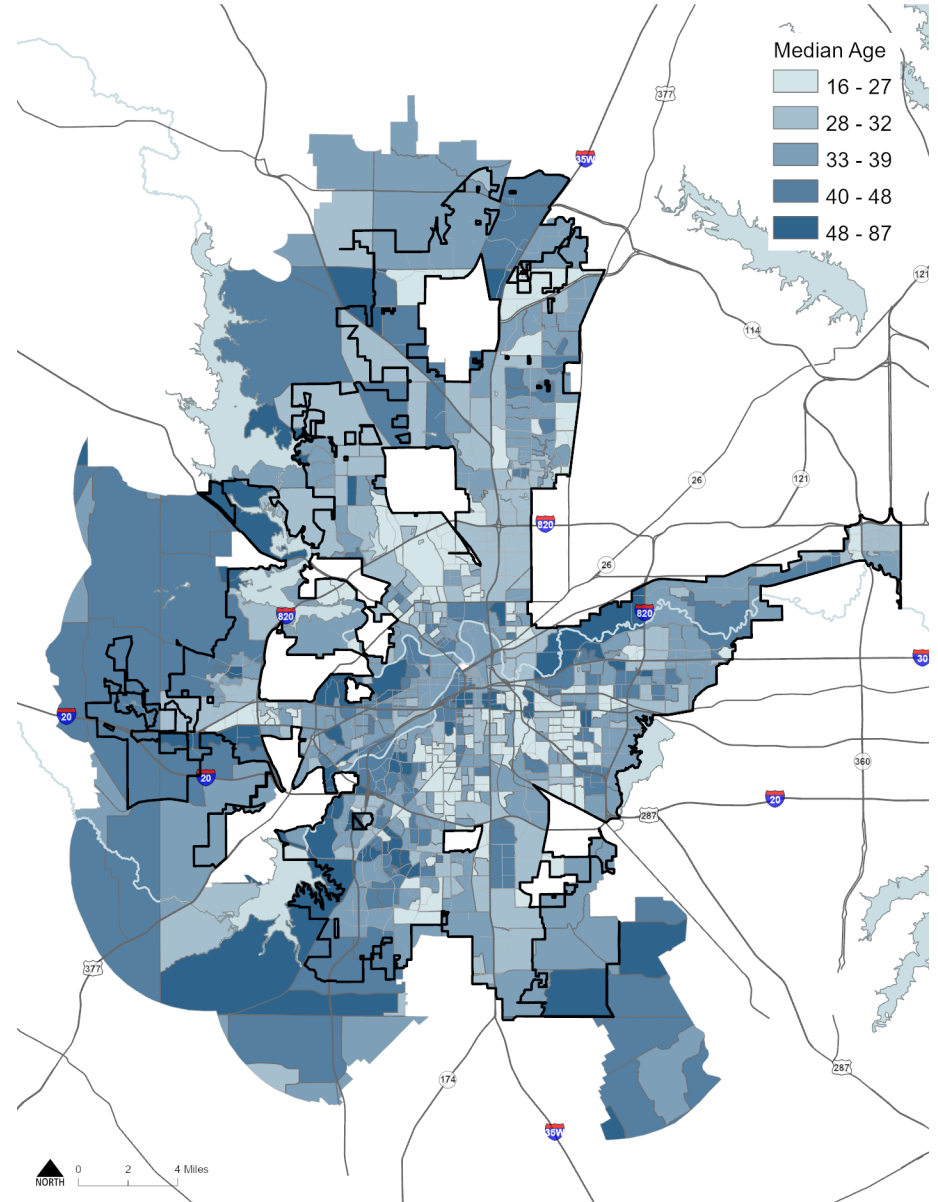

MEDIAN AGE

Source: U.S. Census Bureau, American Community Survey, 2015-2019 5-Year Estimates.