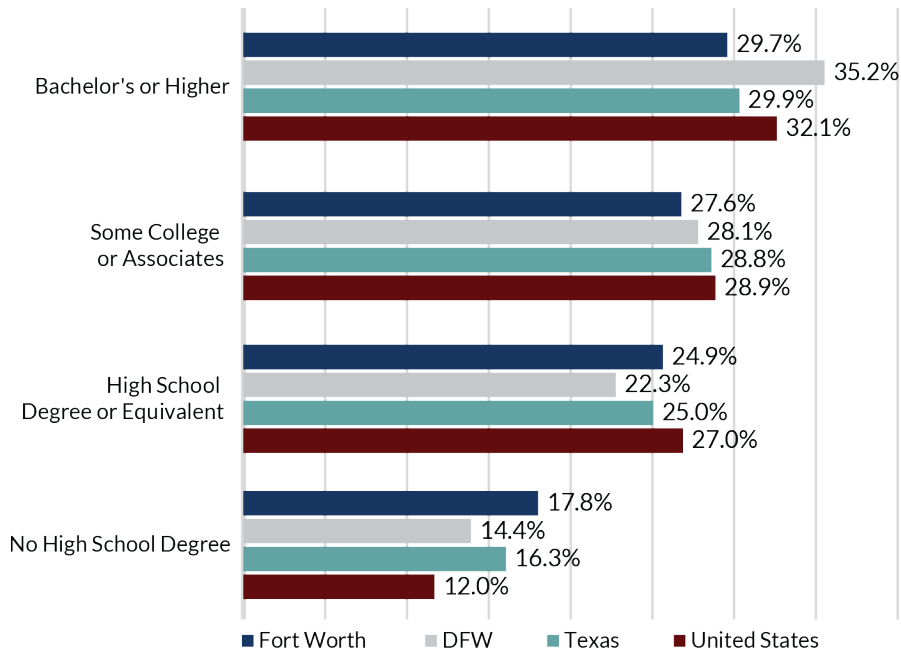

EDUCATIONAL ATTAINMENT COMPARISON

Source: U.S. Census Bureau, American Community Survey, 2019 1-Year Estimates.