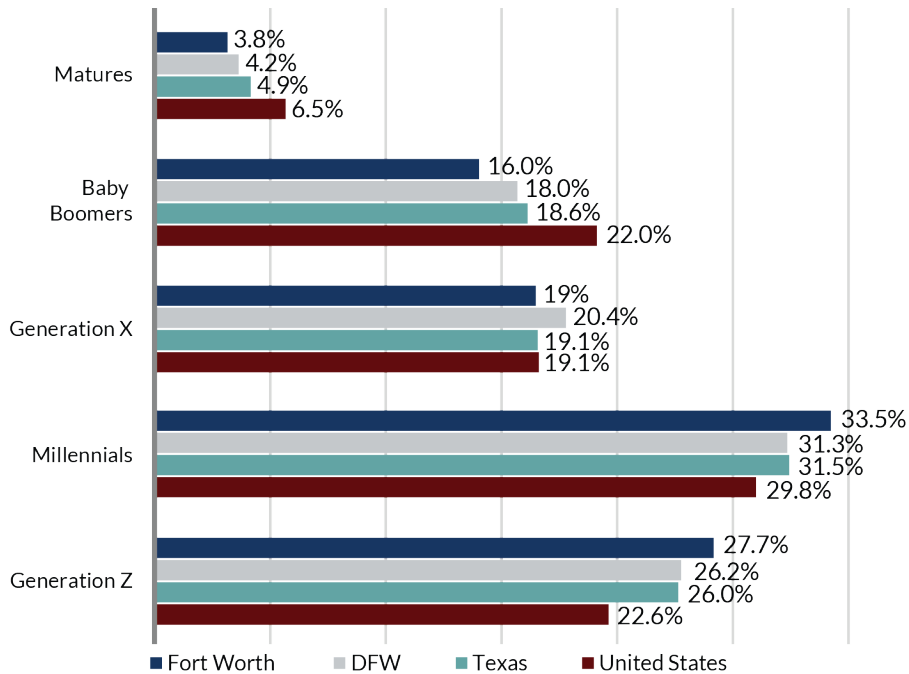

## RACE DISTRIBUTION

Source: U.S. Census Bureau, 2020 Census.

While Fort Worth's total population grows, there will also be changes in the composition of the population. Collectively, minorities have become the majority. The percentage of the population over the age of 65 will continue increasing through 2040. Changes in age composition will result in a need for different types of housing and services.

## RACE BY GENERATION, TOTAL CITY POPULATION, 2019

Source: U.S. Census Bureau, American Community Survey, 2019 1-Year Estimates.

## MEDIAN AGE COMPARISON

<b>FORT WORTH</b>	<b>32.6</b>
DALLAS/FORT WORTH MSA (DFW)	34.8
TEXAS	34.6
<b>USA</b>	<b>38.1</b>

Source: U.S. Census Bureau, American Community Survey, 2019 1-Year Estimates.

## GENERATION COMPARISON

The aging baby boom generation (those born between 1946 and 1964) is expected to increase demands on social services. However, Fort Worth is a relatively young city compared to the U.S. and Texas.