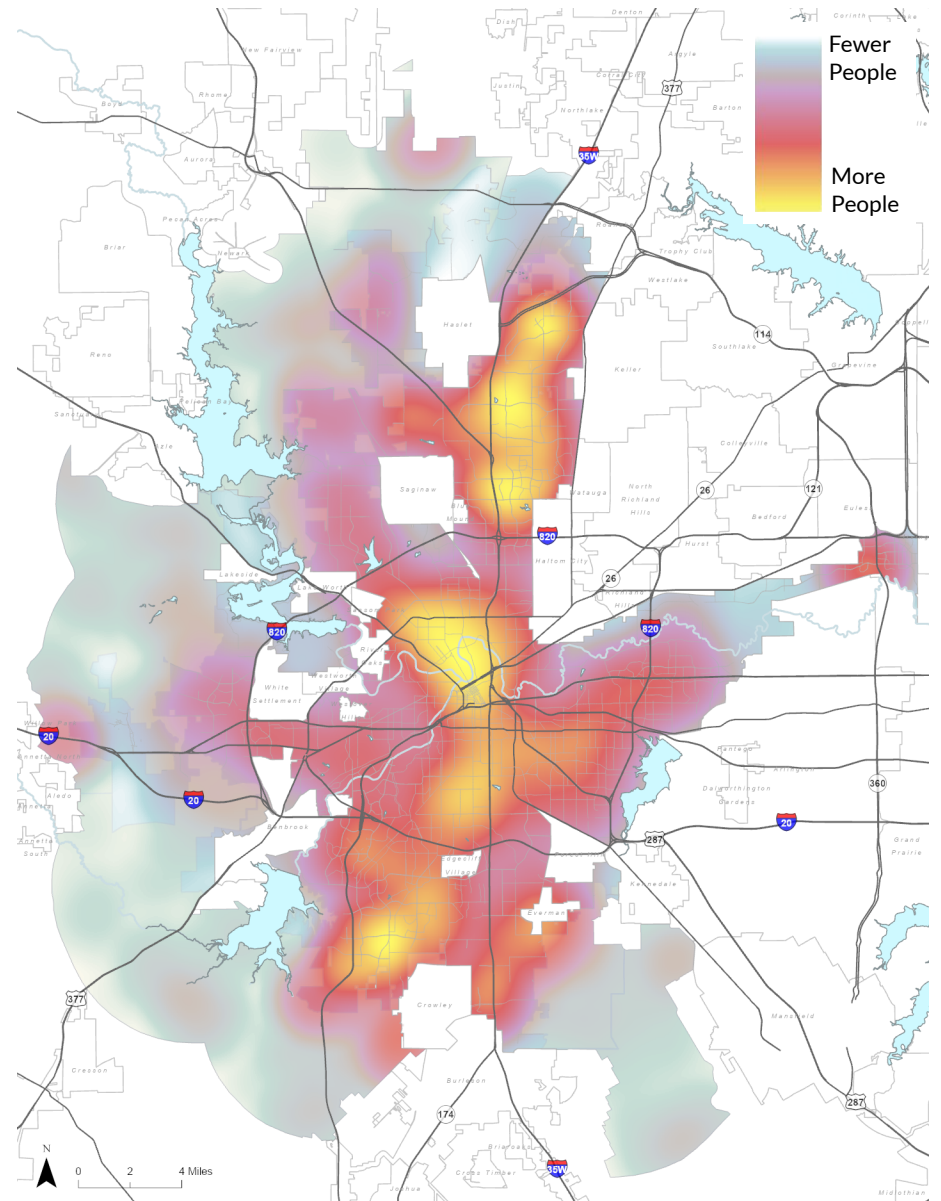

PROJECTED POPULATION, 2045

Source: North Central Texas Council of Government Demographic Forecast, 2017.