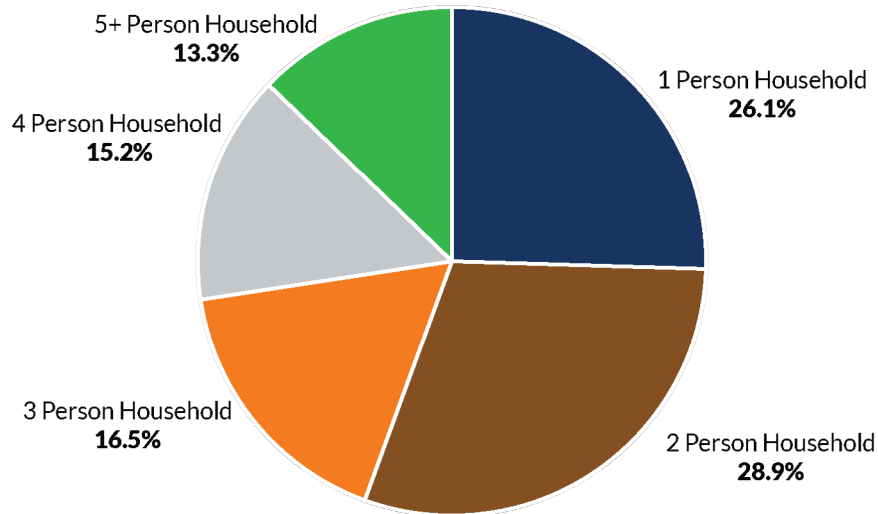

FORT WORTH HOUSEHOLD SIZE

Source: U.S. Census Bureau, American Community Survey, 2015-2019 5-Year Estimates.