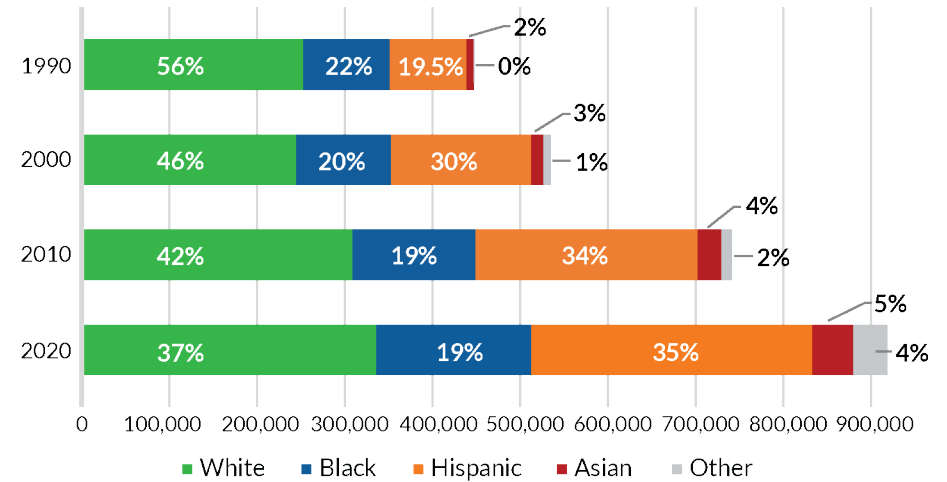

RACE & ETHNICITY

Source: U.S. Census Bureau, 2020 Census.