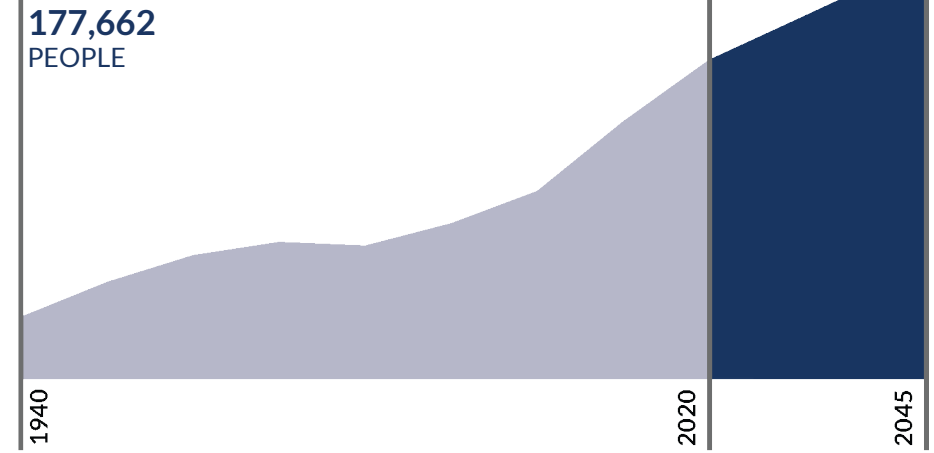

# POPULATION TRENDS

According to U.S. Census Bureau estimates, Fort Worth's population is 918,915. The City of Fort Worth has added more than 177,700 persons between the 2010 Census base estimate and 2020, equating to 24% growth since 2010.

The City of Fort Worth is ranked 13th in the nation. At the current rate of population growth, Fort Worth projects to be home to approximately 1,000,000 people by 2028.

CURRENT POPULATION, 2020

Source: U.S. Census Bureau, 2020 Census.

FORT WORTH POPULATION, 1940 – 2045

Fort Worth has a larger population than Columbus, Indianapolis, Charlotte, San Francisco, Seattle, Denver, Washington D.C., and Nashville.

Fort Worth is projected to grow by over 287,000 people in the next 25 years.