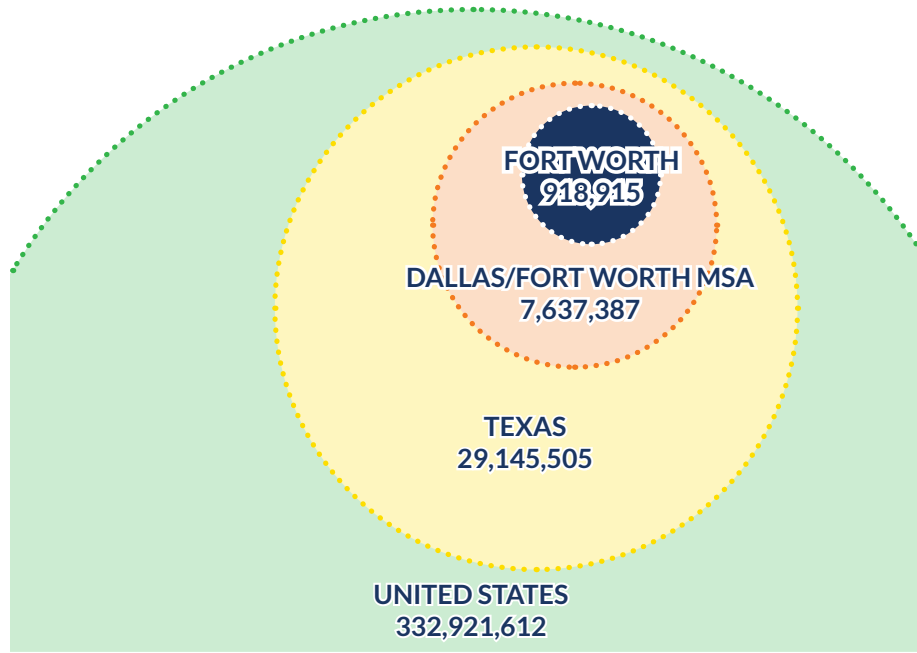

# POPULATION TRENDS

According to U.S. Census Bureau estimates, Fort Worth's population is 918,915. The City of Fort Worth has added more than 177,700 persons between the 2010 Census base estimate and 2020, equating to 24% growth since 2010.

The City of Fort Worth is ranked 13th in the nation. At the current rate of population growth, Fort Worth projects to be home to approximately 1,000,000 people by 2028.

CURRENT POPULATION, 2020

Source: U.S. Census Bureau, 2020 Census.

FORT WORTH POPULATION, 1940 – 2045

Fort Worth has a larger population than Columbus, Indianapolis, Charlotte, San Francisco, Seattle, Denver, Washington D.C., and Nashville.

Fort Worth is projected to grow by over 287,000 people in the next 25 years.